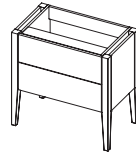

FREE STANDING UNITS

Tall Boy

CODE	H	W	D
RTU41L	1880	415	400
RTU41R	1880	415	400

Barton

FREE STANDING WASHSTANDS TO SUIT WORKTOP WITH SIT-ON BASIN(S)

Two door unit

<u>CODE</u>	<u>H</u>	<u>W</u>	<u>D</u>
WS55DO	750	556	450
WS76DO	750	760	450
WS115DO	750	1156	450