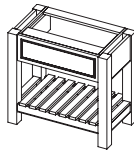

Two drawer unit

<u>CODE</u>	<u>H</u>	<u>W</u>	<u>D</u>
WS55D2	750	556	450
WS76D2	750	760	450
WS115D2	750	1156	450

Langton

FREE STANDING WASHSTANDS

Fixed front panel unit (no drawer)

CODE	H	W	D
BWS60	750	600	450
BWS80	750	800	450
BWS120	750	1200	450