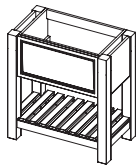

One drawer unit

CODE	H	W	D
WS60	750	600	450
WS80	750	800	450
WS120	750	1200	450

Two drawer unit

CODE	H	W	D
WS146	750	1460	450

FREE STANDING WASHSTANDS TO SUIT WORKTOP WITH INTEGRAL BASIN(S)

One drawer unit