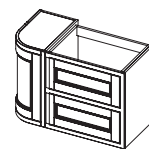

WALL HUNG CURVED WASHSTANDS

Two door curved unit

CODE	H	W	D
MCVU68	649	640	520

Three door curved unit

CODE	H	W	D
MLCVU101	649	980	520

One door / two drawer curved unit

CODE	H	W	D
MLCVU101D	649	980	520

Three door curved unit