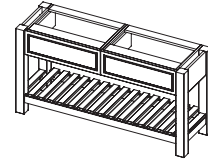

Two drawer unit

CODE	H	W	D
WS146	750	1460	450