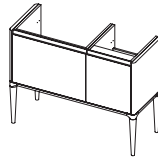

Door and drawer unit

CODE	H	W	D
LRWS110L	750	1100	450
RWS110L	850	1100	450