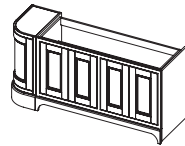

FIVE DOOR CURVED UNIT

CODE	H	W	D
LCVU170	805	1705	520