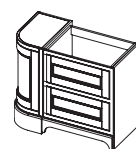

One door /two door curved unit

CODE	H	W	D
LCVU101D	805	1015	520