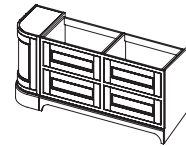

One door / four door curved unit

CODE	H	W	D
LCVU170D	805	1705	520