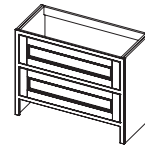

Two drawer unit

CODE	H	W	D
MVUD10	649	1000	450
MVU10D/52	649	1000	450