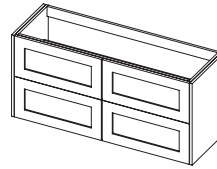

Four drawer unit

CODE	H	W	D
MVU135D	630	1350	450
MVU135D/52	630	1350	520