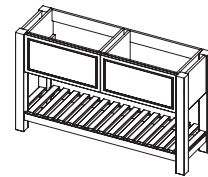

Two drawer unit

CODE	H	W	D
TWS146	870	1460	450