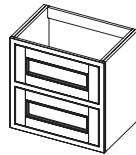

Two drawer unit

CODE	H	W	D
MVU66D	649	660	450
MVU66D/52	649	660	520