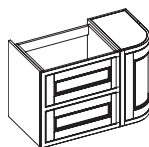

One door / two drawer curved unit

CODE	H	W	D
MRCVU101D	649	980	520