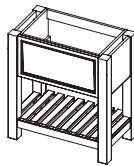

Two door unit

CODE	H	W	D
TDOWS80	870	800	450
TDOWS120	870	1200	450