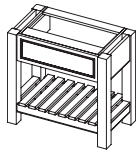

Langton

FREE STANDING WASHSTANDS

Fixed front panel unit (no drawer)

CODE	H	W	D
BWS60	750	600	450
BWS80	750	800	450
BWS120	750	1200	450