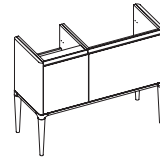

Door and drawer unit

CODE	H	W	D
LRWS110R	750	1100	450
RWS110R	850	1100	450