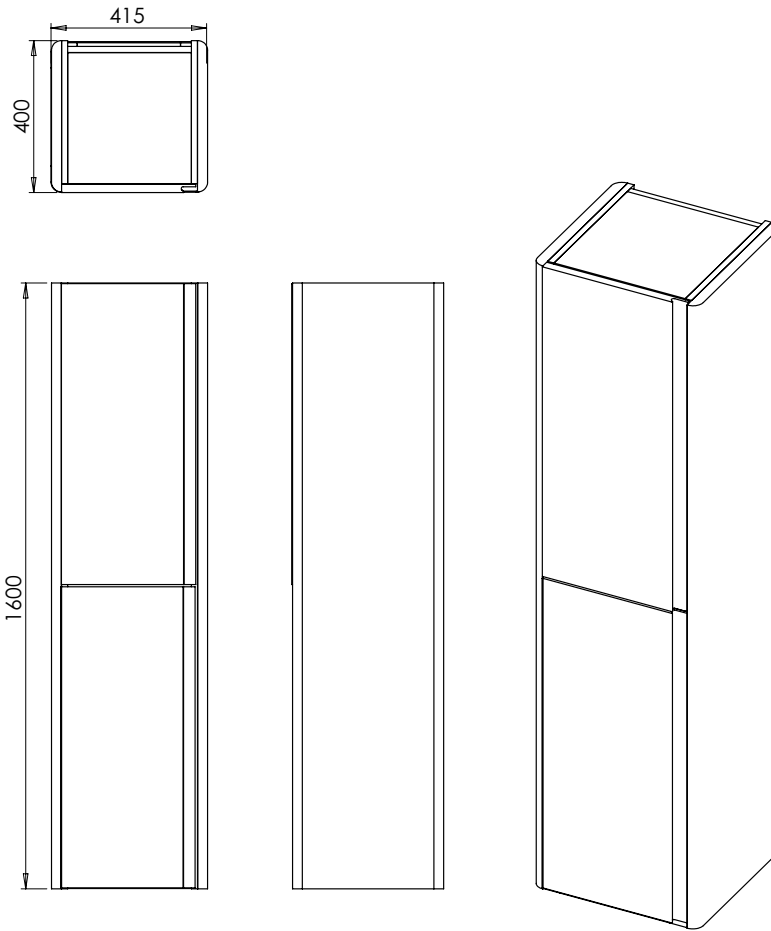

# Alnwick (633) / Alnwick Fluted (634)

All dimensions are in millimetres

**DESCRIPTION**

Washstand drawer, door and drawer unit, Modular (MRWS175)  
Legrabox drawers

**DATE**

April 2026

**RANGE**

All dimensions are in millimetres

**DESCRIPTION**

Washstand drawer unit, 280mm legs (LRWS70)  
Legrabox drawer

**DATE**

April 2026

**RANGE**

**Alnwick (633) / Alnwick Fluted (634)**

All dimensions are in millimetres