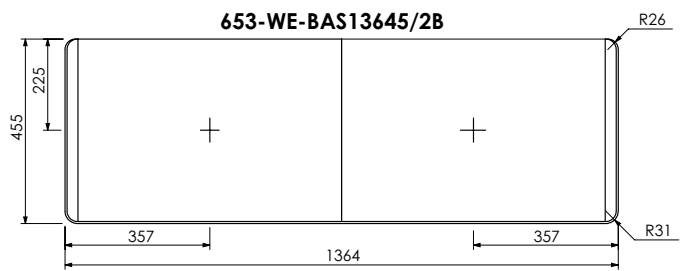

**DESCRIPTION**

Washstand door and drawer unit, 280mm legs (LRWS110L)  
Legrabox drawer

**DATE**

April 2026

**RANGE**

# Alnwick (633) / Alnwick Fluted (634)

All dimensions are in millimetres

**DESCRIPTION**

Washstand door and drawer unit, 280mm legs (LRWS110R)  
Legrabox drawer

**DATE**

April 2026

**RANGE**

**Alwick (633) / Alwick Fluted (634)**

All dimensions are in millimetres

**DESCRIPTION**

Washstand 2 drawer unit, 280mm legs (LRWS135)  
Legrabox drawers

**DATE**

April 2026

**RANGE**

# Alnwick (633) / Alnwick Fluted (634)

All dimensions are in millimetres

**DESCRIPTION**

Washstand 2 door and drawer unit, 280mm legs (LRWS150)  
Legrabox drawer

**DATE**

April 2026

**RANGE**