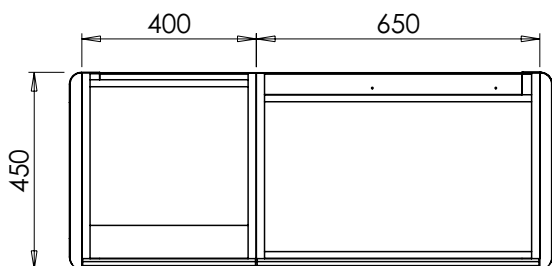

All dimensions are in millimetres

**DESCRIPTION**

Washstand drawer unit, 280mm legs (LRWS70)  
Legrabox drawer

**DATE**

April 2026

**RANGE**

**Alnwick (633) / Alnwick Fluted (634)**

All dimensions are in millimetres

**DESCRIPTION**

Washstand door and drawer unit, 280mm legs (LRWS110L)  
Legrabox drawer

**DATE**

April 2026

**RANGE**

# Alnwick (633) / Alnwick Fluted (634)

All dimensions are in millimetres

**DESCRIPTION**

Washstand door and drawer unit, 280mm legs (LRWS110R)  
Legrabox drawer

**DATE**

April 2026

**RANGE**

**Alwick (633) / Alwick Fluted (634)**