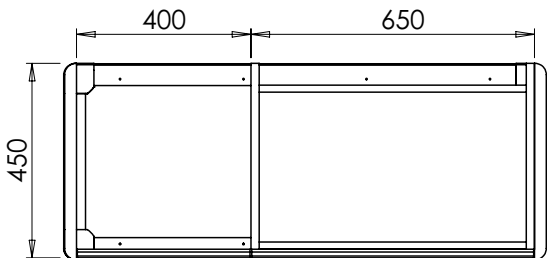

Washstand door and drawer unit, Modular (MRWS110L)  
Legrabox drawer

**DATE**

April 2026

**RANGE**

**Alnwick (633) / Alnwick Fluted (634)**

All dimensions are in millimetres

**DESCRIPTION**

Washstand door and drawer unit, Modular (MRWS110R)  
Legrabox drawer