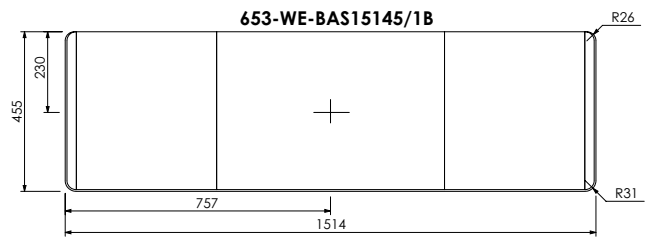

**DESCRIPTION**

Washstand door and drawer unit, 360mm legs (RWS110L)  
Legrabox drawer

**DATE**

April 2026

**RANGE**

# Alnwick (633) / Alnwick Fluted (634)

All dimensions are in millimetres

**DESCRIPTION**

Washstand door and drawer unit, 360mm legs (RWS110R)  
Legrabox drawer

**DATE**

April 2026

**RANGE**

**Alwick (633) / Alwick Fluted (634)**

All dimensions are in millimetres

**DESCRIPTION**

Washstand 2 drawer unit, 360mm legs (RWS135)  
Legrabox drawers

**DATE**

April 2026

**RANGE**

**Alwick (633) / Alwick Fluted (634)**

All dimensions are in millimetres