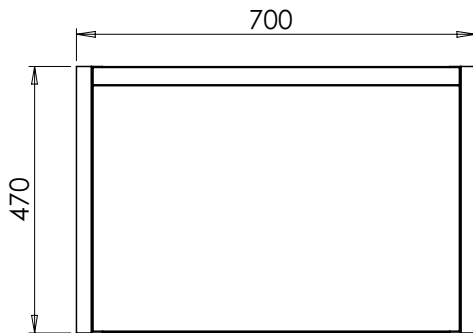

BURBIDGE & SON

EST. 1867

**BATHROOM FURNITURE  
MAKERS™**

**ALNWICK SPECIFICATION GUIDE**

**RANGE**

**Alnwick (633) / Alnwick Fluted (634)**

All dimensions are in millimetres

**DESCRIPTION**