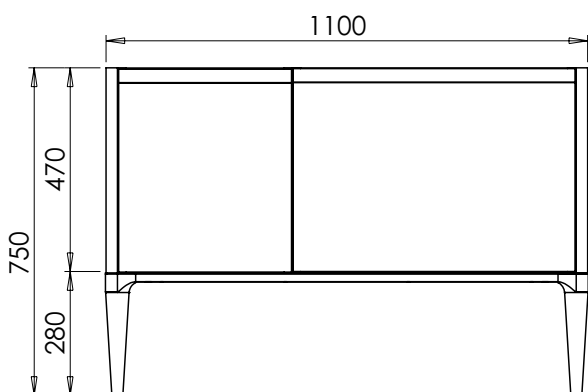

All dimensions are in millimetres

**DESCRIPTION**

Washstand drawer unit, 280mm legs (LRWS70)  
Legrabox drawer

**DATE**

April 2026

**RANGE**

**Alnwick (633) / Alnwick Fluted (634)**

All dimensions are in millimetres

**DESCRIPTION**

Washstand door and drawer unit, 280mm legs (LRWS110L)  
Legrabox drawer

**DATE**

April 2026

**RANGE**

# Alnwick (633) / Alnwick Fluted (634)

All dimensions are in millimetres

**DESCRIPTION**

Washstand door and drawer unit, 280mm legs (LRWS110R)  
Legrabox drawer

**DATE**

April 2026

**RANGE**

**Alwick (633) / Alwick Fluted (634)**