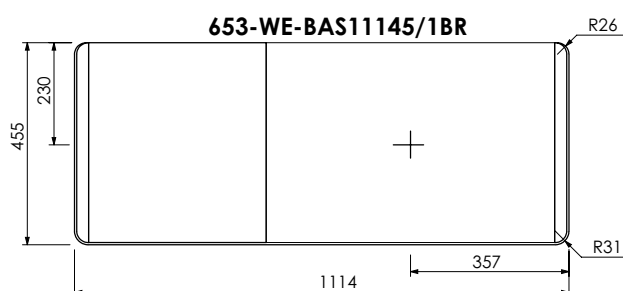

All dimensions are in millimetres

**DESCRIPTION**

Washstand drawer unit, 280mm legs (LRWS70)  
Legrabox drawer

**DATE**

April 2026

**RANGE**

**Alnwick (633) / Alnwick Fluted (634)**

All dimensions are in millimetres

**DESCRIPTION**

Washstand door and drawer unit, 280mm legs (LRWS110L)  
Legrabox drawer

**DATE**

April 2026

**RANGE**

# Alnwick (633) / Alnwick Fluted (634)

All dimensions are in millimetres

**DESCRIPTION**

Washstand door and drawer unit, 280mm legs (LRWS110R)  
Legrabox drawer

**DATE**

April 2026

**RANGE**

**Alwick (633) / Alwick Fluted (634)**