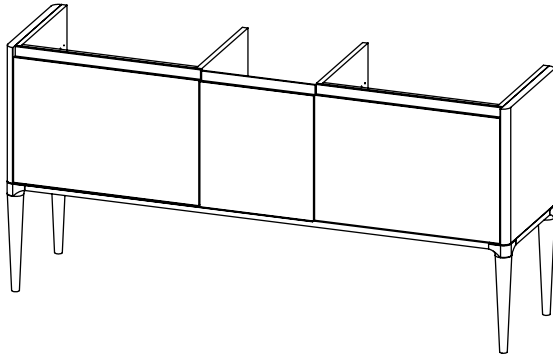

RANGE

Alnwick (633) / Alnwick Fluted (634)

All dimensions are in millimetres

DESCRIPTION

Washstand drawer, door and drawer unit, 360mm legs (RWS175)
Legrabox drawers

DATE

April 2026