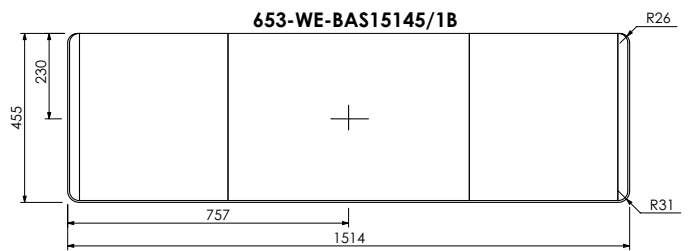

# Alnwick (633) / Alnwick Fluted (634)

All dimensions are in millimetres

**DESCRIPTION**

Washstand 2 drawer unit, Modular (MRWS135)  
Legrabox drawers

**DATE**

April 2026

**RANGE**