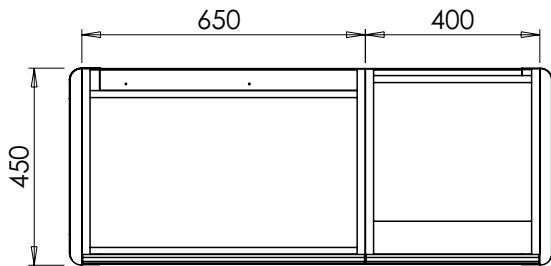

# Alnwick (633) / Alnwick Fluted (634)

All dimensions are in millimetres

**DESCRIPTION**

Tall boy unit, Modular (MRTU41L - left hand / MRTU41R - right hand)

**DATE**

April 2026

**RANGE**

**Alnwick (633) / Alnwick Fluted (634)**

All dimensions are in millimetres

**DESCRIPTION**

Washstand drawer unit, 280mm legs (LRWS70)  
Legrabox drawer

**DATE**

April 2026

**RANGE**

**Alnwick (633) / Alnwick Fluted (634)**

All dimensions are in millimetres