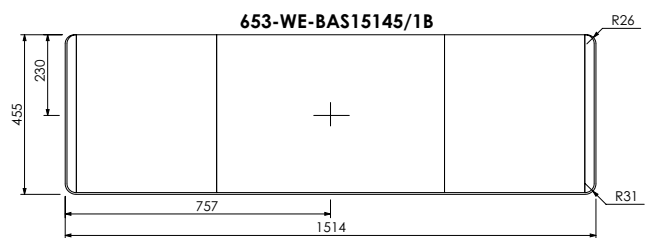

# Alnwick (633) / Alnwick Fluted (634)

All dimensions are in millimetres

**DESCRIPTION**

Washstand door and drawer unit, 280mm legs (LRWS110R)  
Legrabox drawer

**DATE**

April 2026

**RANGE**

**Alwick (633) / Alwick Fluted (634)**

All dimensions are in millimetres

**DESCRIPTION**

Washstand 2 drawer unit, 280mm legs (LRWS135)  
Legrabox drawers

**DATE**

April 2026

**RANGE**