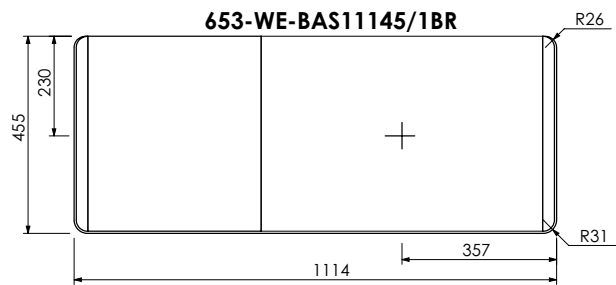

Washstand drawer unit, Modular (MRWS70)  
Legrabox drawer

**DATE**

April 2026

653-WE-BAS11145/1BL

**RANGE**

**Alnwick (633) / Alnwick Fluted (634)**

All dimensions are in millimetres

**DESCRIPTION**

Washstand door and drawer unit, Modular (MRWS110L)  
Legrabox drawer

**DATE**

April 2026

**RANGE**

**Alnwick (633) / Alnwick Fluted (634)**

All dimensions are in millimetres

**DESCRIPTION**

Washstand door and drawer unit, Modular (MRWS110R)  
Legrabox drawer