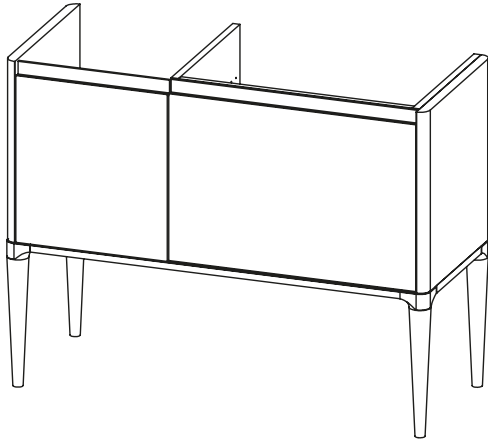

RANGE

Alnwick (633) / Alnwick Fluted (634)

All dimensions are in millimetres

DESCRIPTION

Washstand door and drawer unit, 360mm legs (RWS110R)
Legrabox drawer

DATE

April 2026