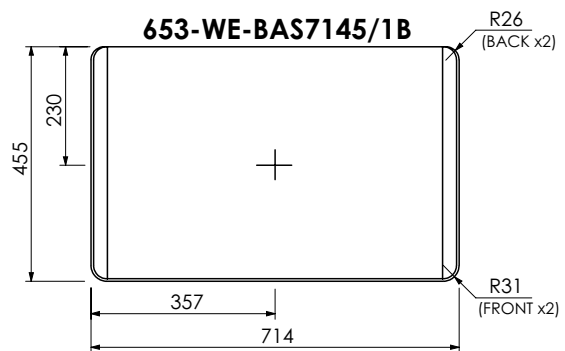

# Alnwick (633) / Alnwick Fluted (634)

All dimensions are in millimetres

**DESCRIPTION**

Washstand 2 door and drawer unit, 280mm legs (LRWS150)  
Legrabox drawer

**DATE**

April 2026

**RANGE**

# Alnwick (633) / Alnwick Fluted (634)

All dimensions are in millimetres

**DESCRIPTION**

Washstand drawer, door and drawer unit, 280mm legs (LRWS175)  
Legrabox drawers

**DATE**

April 2026

**RANGE**

**Alnwick (633) / Alnwick Fluted (634)**

All dimensions are in millimetres

**DESCRIPTION**

Washstand drawer unit, 360mm legs (RWS70)  
Legrabox drawer

**DATE**

April 2026

**RANGE**

**Alnwick (633) / Alnwick Fluted (634)**

All dimensions are in millimetres