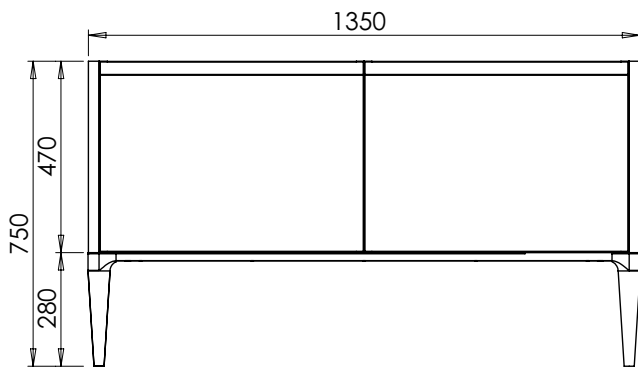

**DESCRIPTION**

Washstand door and drawer unit, 280mm legs (LRWS110L)  
Legrabox drawer

**DATE**

April 2026

**RANGE**

# Alnwick (633) / Alnwick Fluted (634)

All dimensions are in millimetres

**DESCRIPTION**

Washstand door and drawer unit, 280mm legs (LRWS110R)  
Legrabox drawer

**DATE**

April 2026

**RANGE**

**Alwick (633) / Alwick Fluted (634)**

All dimensions are in millimetres

**DESCRIPTION**

Washstand 2 drawer unit, 280mm legs (LRWS135)  
Legrabox drawers

**DATE**

April 2026

**RANGE**

# Alnwick (633) / Alnwick Fluted (634)

All dimensions are in millimetres

**DESCRIPTION**

Washstand 2 door and drawer unit, 280mm legs (LRWS150)  
Legrabox drawer

**DATE**

April 2026

**RANGE**