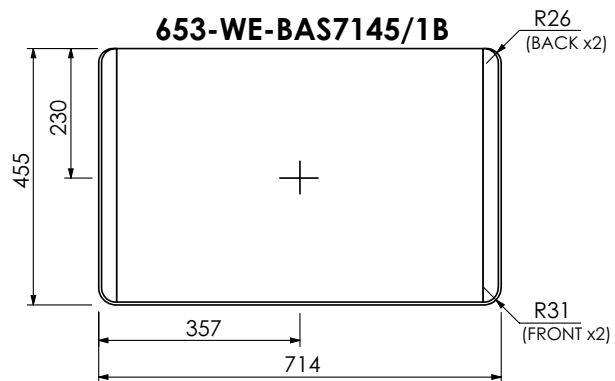

BURBIDGE & SON

EST. 1867

**BATHROOM FURNITURE  
MAKERS™**

**ALNWICK SPECIFICATION GUIDE**

**RANGE**

**Alnwick (633) / Alnwick Fluted (634)**

All dimensions are in millimetres

**DESCRIPTION**

Washstand drawer unit, Modular (MRWS70)  
Legrabox drawer

**DATE**

April 2026

653-WE-BAS11145/1BL

**RANGE**

**Alnwick (633) / Alnwick Fluted (634)**

All dimensions are in millimetres

**DESCRIPTION**

Washstand door and drawer unit, Modular (MRWS110L)  
Legrabox drawer

**DATE**

April 2026

**RANGE**

**Alnwick (633) / Alnwick Fluted (634)**

All dimensions are in millimetres

**DESCRIPTION**

Washstand door and drawer unit, Modular (MRWS110R)  
Legrabox drawer