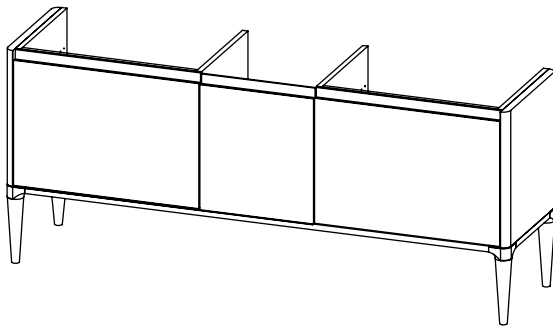

# Alnwick (633) / Alnwick Fluted (634)

All dimensions are in millimetres

**DESCRIPTION**

Washstand 2 door and drawer unit, 280mm legs (LRWS150)  
Legrabox drawer

**DATE**

April 2026

**RANGE**

# Alnwick (633) / Alnwick Fluted (634)

All dimensions are in millimetres

**DESCRIPTION**

Washstand drawer, door and drawer unit, 280mm legs (LRWS175)  
Legrabox drawers

**DATE**

April 2026

**RANGE**

**Alnwick (633) / Alnwick Fluted (634)**