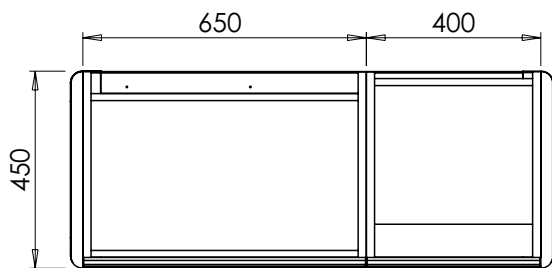

# Alnwick (633) / Alnwick Fluted (634)

All dimensions are in millimetres

**DESCRIPTION**

Washstand 2 door and drawer unit, 280mm legs (LRWS150)  
Legrabox drawer

**DATE**

April 2026

**RANGE**

# Alnwick (633) / Alnwick Fluted (634)

All dimensions are in millimetres

**DESCRIPTION**

Washstand drawer, door and drawer unit, 280mm legs (LRWS175)  
Legrabox drawers

**DATE**

April 2026

**RANGE**

**Alnwick (633) / Alnwick Fluted (634)**

All dimensions are in millimetres

**DESCRIPTION**

Washstand drawer unit, 360mm legs (RWS70)  
Legrabox drawer

**DATE**

April 2026

**RANGE**

**Alnwick (633) / Alnwick Fluted (634)**

All dimensions are in millimetres