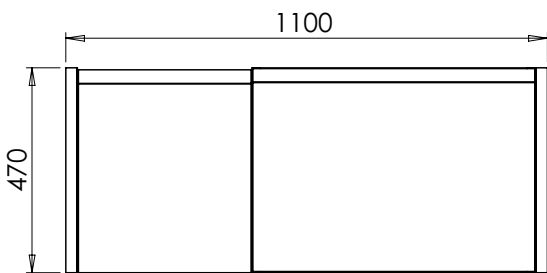

Washstand door and drawer unit, Modular (MRWS110L)  
Legrabox drawer

**DATE**

April 2026

**RANGE**

**Alnwick (633) / Alnwick Fluted (634)**

All dimensions are in millimetres

**DESCRIPTION**

Washstand door and drawer unit, Modular (MRWS110R)  
Legrabox drawer