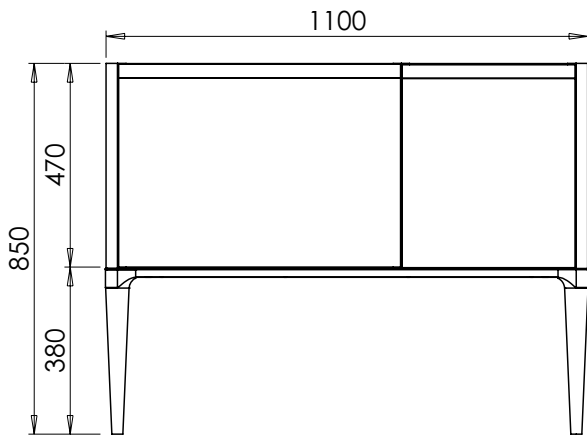

# Alnwick (633) / Alnwick Fluted (634)

All dimensions are in millimetres

**DESCRIPTION**

Washstand 2 door and drawer unit, 280mm legs (LRWS150)  
Legrabox drawer

**DATE**

April 2026

**RANGE**

# Alnwick (633) / Alnwick Fluted (634)

All dimensions are in millimetres

**DESCRIPTION**

Washstand drawer, door and drawer unit, 280mm legs (LRWS175)  
Legrabox drawers

**DATE**

April 2026

**RANGE**

**Alnwick (633) / Alnwick Fluted (634)**

All dimensions are in millimetres

**DESCRIPTION**

Washstand drawer unit, 360mm legs (RWS70)  
Legrabox drawer

**DATE**

April 2026

**RANGE**

**Alnwick (633) / Alnwick Fluted (634)**

All dimensions are in millimetres