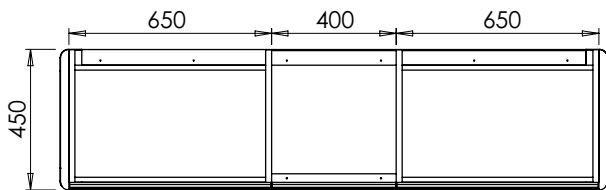

All dimensions are in millimetres

**DESCRIPTION**

Washstand 2 drawer unit, 280mm legs (LRWS135)  
Legrabox drawers

**DATE**

April 2026

**RANGE**

# Alnwick (633) / Alnwick Fluted (634)

All dimensions are in millimetres

**DESCRIPTION**

Washstand 2 door and drawer unit, 280mm legs (LRWS150)  
Legrabox drawer

**DATE**

April 2026

**RANGE**

# Alnwick (633) / Alnwick Fluted (634)

All dimensions are in millimetres

**DESCRIPTION**

Washstand drawer, door and drawer unit, 280mm legs (LRWS175)  
Legrabox drawers

**DATE**

April 2026

**RANGE**

**Alnwick (633) / Alnwick Fluted (634)**