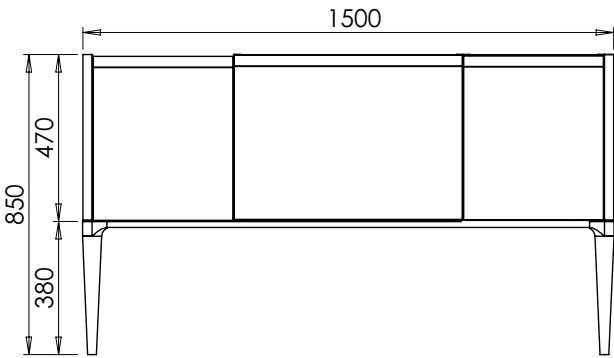

All dimensions are in millimetres

**DESCRIPTION**

Washstand drawer unit, 360mm legs (RWS70)  
Legrabox drawer

**DATE**

April 2026

**RANGE**

**Alnwick (633) / Alnwick Fluted (634)**

All dimensions are in millimetres

**DESCRIPTION**

Washstand door and drawer unit, 360mm legs (RWS110L)  
Legrabox drawer

**DATE**

April 2026

**RANGE**

# Alnwick (633) / Alnwick Fluted (634)

All dimensions are in millimetres

**DESCRIPTION**

Washstand door and drawer unit, 360mm legs (RWS110R)  
Legrabox drawer

**DATE**

April 2026

**RANGE**

**Alwick (633) / Alwick Fluted (634)**

All dimensions are in millimetres

**DESCRIPTION**

Washstand 2 drawer unit, 360mm legs (RWS135)  
Legrabox drawers

**DATE**

April 2026

**RANGE**

**Alwick (633) / Alwick Fluted (634)**

All dimensions are in millimetres