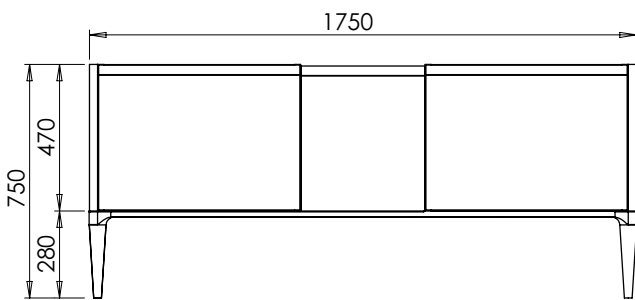

All dimensions are in millimetres

**DESCRIPTION**

Washstand 2 drawer unit, 280mm legs (LRWS135)  
Legrabox drawers

**DATE**

April 2026

**RANGE**

# Alnwick (633) / Alnwick Fluted (634)

All dimensions are in millimetres

**DESCRIPTION**

Washstand 2 door and drawer unit, 280mm legs (LRWS150)  
Legrabox drawer

**DATE**

April 2026

**RANGE**

# Alnwick (633) / Alnwick Fluted (634)

All dimensions are in millimetres

**DESCRIPTION**

Washstand drawer, door and drawer unit, 280mm legs (LRWS175)  
Legrabox drawers

**DATE**

April 2026

**RANGE**

**Alnwick (633) / Alnwick Fluted (634)**

All dimensions are in millimetres

**DESCRIPTION**

Washstand drawer unit, 360mm legs (RWS70)  
Legrabox drawer

**DATE**

April 2026

**RANGE**

**Alnwick (633) / Alnwick Fluted (634)**

All dimensions are in millimetres