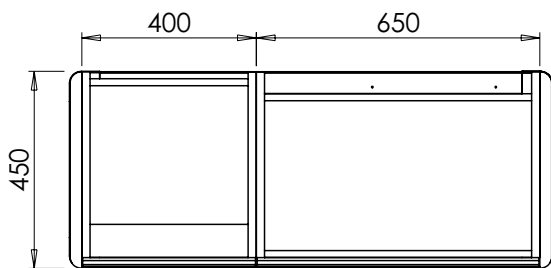

# Alnwick (633) / Alnwick Fluted (634)

All dimensions are in millimetres

**DESCRIPTION**

Washstand drawer, door and drawer unit, 280mm legs (LRWS175)  
Legrabox drawers

**DATE**

April 2026

**RANGE**

**Alnwick (633) / Alnwick Fluted (634)**

All dimensions are in millimetres

**DESCRIPTION**

Washstand drawer unit, 360mm legs (RWS70)  
Legrabox drawer

**DATE**

April 2026

**RANGE**

**Alnwick (633) / Alnwick Fluted (634)**

All dimensions are in millimetres

**DESCRIPTION**

Washstand door and drawer unit, 360mm legs (RWS110L)  
Legrabox drawer

**DATE**

April 2026

**RANGE**

# Alnwick (633) / Alnwick Fluted (634)

All dimensions are in millimetres

**DESCRIPTION**

Washstand door and drawer unit, 360mm legs (RWS110R)  
Legrabox drawer

**DATE**

April 2026

**RANGE**

**Alwick (633) / Alwick Fluted (634)**