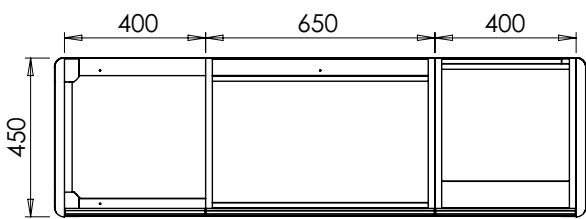

# Alnwick (633) / Alnwick Fluted (634)

All dimensions are in millimetres

**DESCRIPTION**

Washstand door and drawer unit, 360mm legs (RWS110R)  
Legrabox drawer

**DATE**

April 2026

**RANGE**

**Alwick (633) / Alwick Fluted (634)**

All dimensions are in millimetres

**DESCRIPTION**

Washstand 2 drawer unit, 360mm legs (RWS135)  
Legrabox drawers

**DATE**

April 2026

**RANGE**

**Alwick (633) / Alwick Fluted (634)**

All dimensions are in millimetres