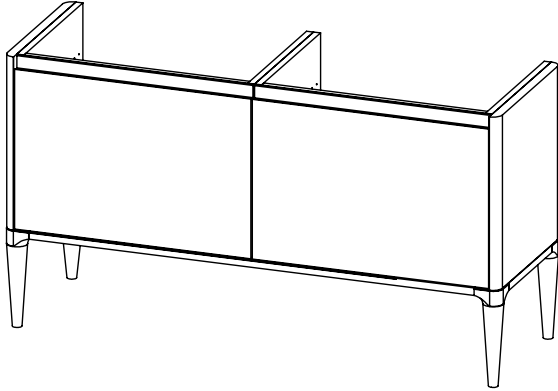

# Alnwick (633) / Alnwick Fluted (634)

All dimensions are in millimetres

**DESCRIPTION**

Washstand door and drawer unit, 280mm legs (LRWS110R)  
Legrabox drawer

**DATE**

April 2026

**RANGE**

**Alwick (633) / Alwick Fluted (634)**

All dimensions are in millimetres

**DESCRIPTION**

Washstand 2 drawer unit, 280mm legs (LRWS135)  
Legrabox drawers

**DATE**

April 2026

**RANGE**