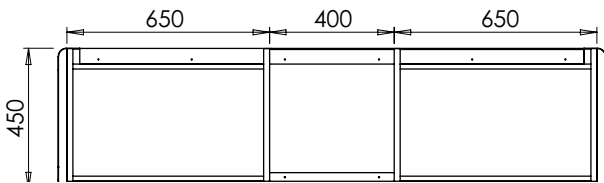

RANGE

Alnwick (633) / Alnwick Fluted (634)

All dimensions are in millimetres

DESCRIPTION

Washstand drawer, door and drawer unit, 360mm legs (RWS175)
Legrabox drawers

DATE

April 2026