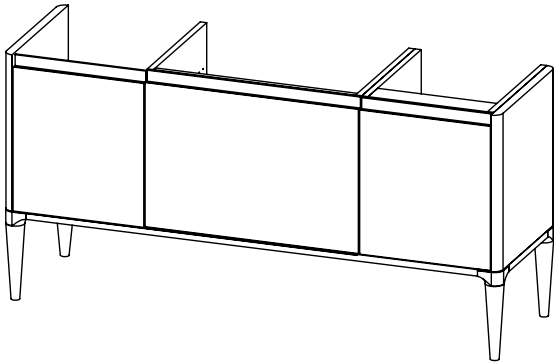

# Alnwick (633) / Alnwick Fluted (634)

All dimensions are in millimetres

**DESCRIPTION**

Washstand door and drawer unit, 280mm legs (LRWS110R)  
Legrabox drawer

**DATE**

April 2026

**RANGE**

**Alwick (633) / Alwick Fluted (634)**

All dimensions are in millimetres

**DESCRIPTION**

Washstand 2 drawer unit, 280mm legs (LRWS135)  
Legrabox drawers

**DATE**

April 2026

**RANGE**