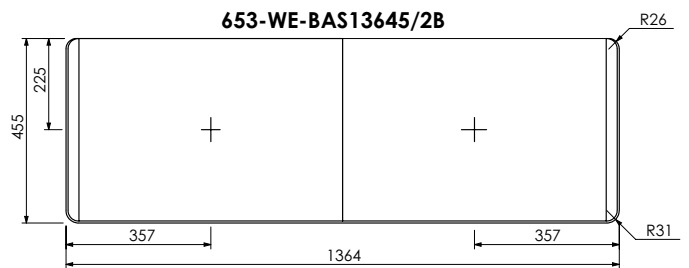

All dimensions are in millimetres

**DESCRIPTION**

Washstand drawer unit, 360mm legs (RWS70)  
Legrabox drawer

**DATE**

April 2026

**RANGE**

**Alnwick (633) / Alnwick Fluted (634)**

All dimensions are in millimetres

**DESCRIPTION**

Washstand door and drawer unit, 360mm legs (RWS110L)  
Legrabox drawer

**DATE**

April 2026

**RANGE**

# Alnwick (633) / Alnwick Fluted (634)

All dimensions are in millimetres

**DESCRIPTION**

Washstand door and drawer unit, 360mm legs (RWS110R)  
Legrabox drawer

**DATE**

April 2026

**RANGE**

**Alwick (633) / Alwick Fluted (634)**

All dimensions are in millimetres

**DESCRIPTION**

Washstand 2 drawer unit, 360mm legs (RWS135)  
Legrabox drawers

**DATE**

April 2026

**RANGE**

**Alwick (633) / Alwick Fluted (634)**

All dimensions are in millimetres