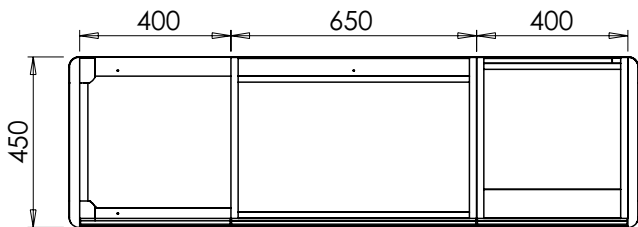

# Alnwick (633) / Alnwick Fluted (634)

All dimensions are in millimetres

**DESCRIPTION**

Washstand 2 drawer unit, Modular (MRWS135)  
Legrabox drawers

**DATE**

April 2026

**RANGE**