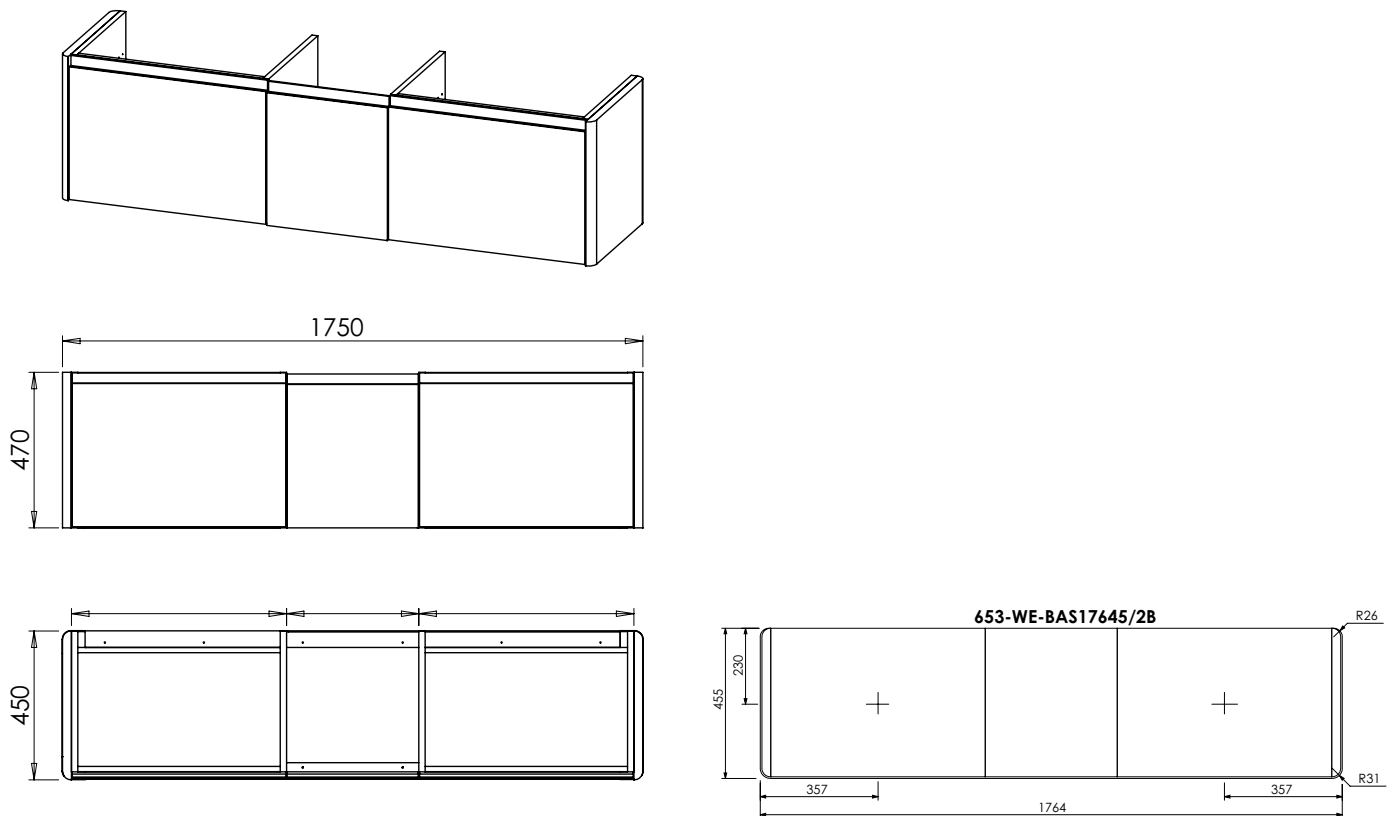

# Alnwick (633) / Alnwick Fluted (634)

All dimensions are in millimetres

**DESCRIPTION**

Washstand 2 door and drawer unit, Modular (MRWS150)  
Legrabox drawer

**DATE**

April 2026

**RANGE**

# Alnwick (633) / Alnwick Fluted (634)

All dimensions are in millimetres

**DESCRIPTION**

Washstand drawer, door and drawer unit, Modular (MRWS175)  
Legrabox drawers

**DATE**

April 2026

**RANGE**

All dimensions are in millimetres

**DESCRIPTION**

Washstand drawer unit, 280mm legs (LRWS70)  
Legrabox drawer

**DATE**

April 2026

**RANGE**

**Alnwick (633) / Alnwick Fluted (634)**

All dimensions are in millimetres