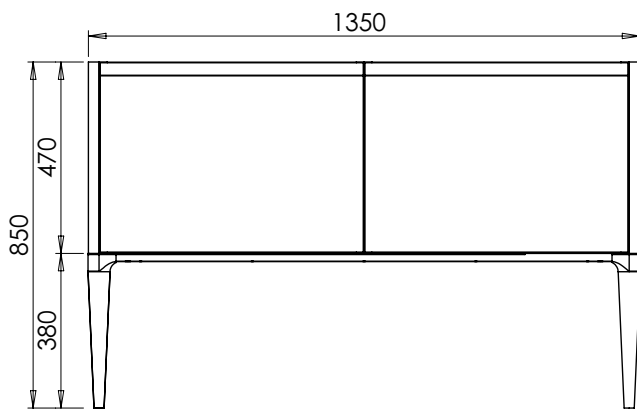

All dimensions are in millimetres

**DESCRIPTION**

Washstand drawer unit, 360mm legs (RWS70)  
Legrabox drawer

**DATE**

April 2026

**RANGE**

**Alnwick (633) / Alnwick Fluted (634)**

All dimensions are in millimetres

**DESCRIPTION**

Washstand door and drawer unit, 360mm legs (RWS110L)  
Legrabox drawer

**DATE**

April 2026

**RANGE**

# Alnwick (633) / Alnwick Fluted (634)

All dimensions are in millimetres

**DESCRIPTION**

Washstand door and drawer unit, 360mm legs (RWS110R)  
Legrabox drawer

**DATE**

April 2026

**RANGE**

**Alwick (633) / Alwick Fluted (634)**

All dimensions are in millimetres

**DESCRIPTION**

Washstand 2 drawer unit, 360mm legs (RWS135)  
Legrabox drawers

**DATE**

April 2026

**RANGE**

**Alwick (633) / Alwick Fluted (634)**

All dimensions are in millimetres