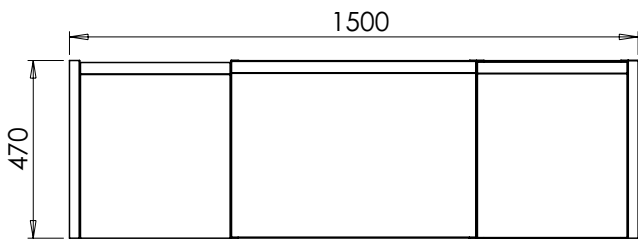

# Alnwick (633) / Alnwick Fluted (634)

All dimensions are in millimetres

**DESCRIPTION**

Washstand 2 drawer unit, Modular (MRWS135)  
Legrabox drawers

**DATE**

April 2026

**RANGE**