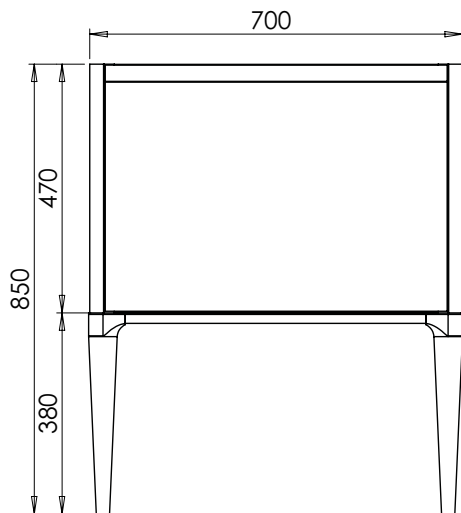

# Alnwick (633) / Alnwick Fluted (634)

All dimensions are in millimetres

**DESCRIPTION**

Washstand 2 door and drawer unit, 280mm legs (LRWS150)  
Legrabox drawer

**DATE**

April 2026

**RANGE**

# Alnwick (633) / Alnwick Fluted (634)

All dimensions are in millimetres

**DESCRIPTION**

Washstand drawer, door and drawer unit, 280mm legs (LRWS175)  
Legrabox drawers

**DATE**

April 2026

**RANGE**

**Alnwick (633) / Alnwick Fluted (634)**

All dimensions are in millimetres

**DESCRIPTION**

Washstand drawer unit, 360mm legs (RWS70)  
Legrabox drawer

**DATE**

April 2026

**RANGE**

**Alnwick (633) / Alnwick Fluted (634)**

All dimensions are in millimetres

# Alnwick (633) / Alnwick Fluted (634)

All dimensions are in millimetres

**DESCRIPTION**

Washstand door and drawer unit, 360mm legs (RWS110R)  
Legrabox drawer

**DATE**

April 2026

**RANGE**

**Alwick (633) / Alwick Fluted (634)**