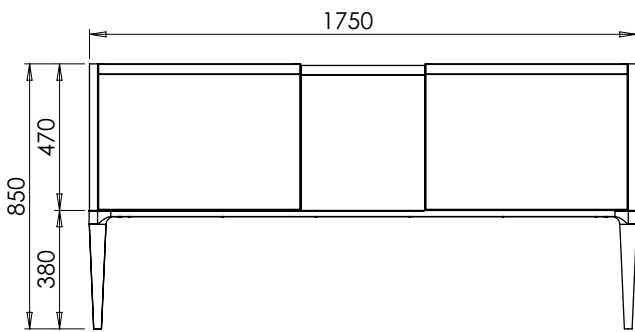

# Alnwick (633) / Alnwick Fluted (634)

All dimensions are in millimetres

**DESCRIPTION**

Washstand door and drawer unit, 360mm legs (RWS110R)  
Legrabox drawer

**DATE**

April 2026

**RANGE**

**Alwick (633) / Alwick Fluted (634)**

All dimensions are in millimetres

**DESCRIPTION**

Washstand 2 drawer unit, 360mm legs (RWS135)  
Legrabox drawers

**DATE**

April 2026

**RANGE**

**Alwick (633) / Alwick Fluted (634)**

All dimensions are in millimetres

**DESCRIPTION**

Washstand 2 door and drawer unit, 360mm legs (RWS150)  
Legrabox drawer

**DATE**

April 2026

**RANGE**

# Alnwick (633) / Alnwick Fluted (634)

All dimensions are in millimetres

**DESCRIPTION**

Washstand drawer, door and drawer unit, 360mm legs (RWS175)  
Legrabox drawers

**DATE**

April 2026

**RANGE**

**Alnwick (633) / Alnwick Fluted (634)**