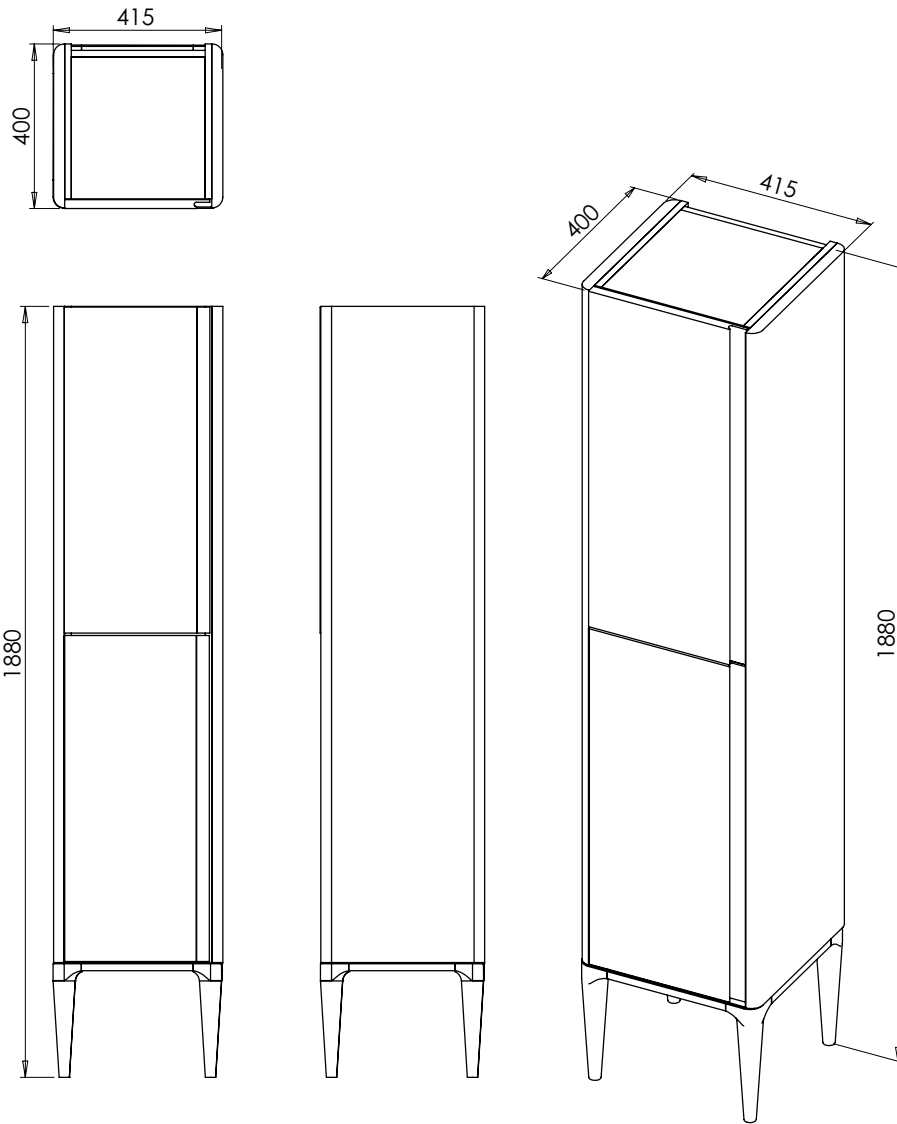

# Alnwick (633) / Alnwick Fluted (634)

All dimensions are in millimetres

**DESCRIPTION**

Washstand door and drawer unit, 360mm legs (RWS110R)  
Legrabox drawer

**DATE**

April 2026

**RANGE**

**Alwick (633) / Alwick Fluted (634)**

All dimensions are in millimetres

**DESCRIPTION**

Washstand 2 drawer unit, 360mm legs (RWS135)  
Legrabox drawers

**DATE**

April 2026

**RANGE**

**Alwick (633) / Alwick Fluted (634)**

All dimensions are in millimetres

**DESCRIPTION**

Washstand 2 door and drawer unit, 360mm legs (RWS150)  
Legrabox drawer

**DATE**

April 2026

**RANGE**

# Alnwick (633) / Alnwick Fluted (634)

All dimensions are in millimetres

**DESCRIPTION**

Washstand drawer, door and drawer unit, 360mm legs (RWS175)  
Legrabox drawers

**DATE**

April 2026

**RANGE**

**Alnwick (633) / Alnwick Fluted (634)**