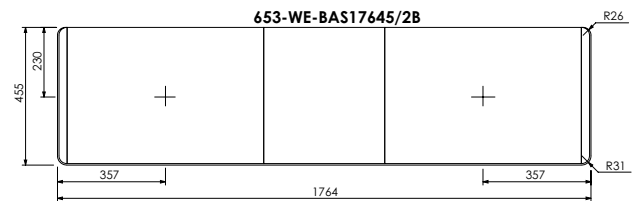

# Alnwick (633) / Alnwick Fluted (634)

All dimensions are in millimetres

**DESCRIPTION**

Washstand door and drawer unit, 360mm legs (RWS110R)  
Legrabox drawer

**DATE**

April 2026

**RANGE**

**Alwick (633) / Alwick Fluted (634)**

All dimensions are in millimetres

**DESCRIPTION**

Washstand 2 drawer unit, 360mm legs (RWS135)  
Legrabox drawers

**DATE**

April 2026

**RANGE**

**Alwick (633) / Alwick Fluted (634)**

All dimensions are in millimetres

**DESCRIPTION**

Washstand 2 door and drawer unit, 360mm legs (RWS150)  
Legrabox drawer

**DATE**

April 2026

**RANGE**

# Alnwick (633) / Alnwick Fluted (634)

All dimensions are in millimetres

**DESCRIPTION**

Washstand drawer, door and drawer unit, 360mm legs (RWS175)  
Legrabox drawers

**DATE**

April 2026

**RANGE**

**Alnwick (633) / Alnwick Fluted (634)**