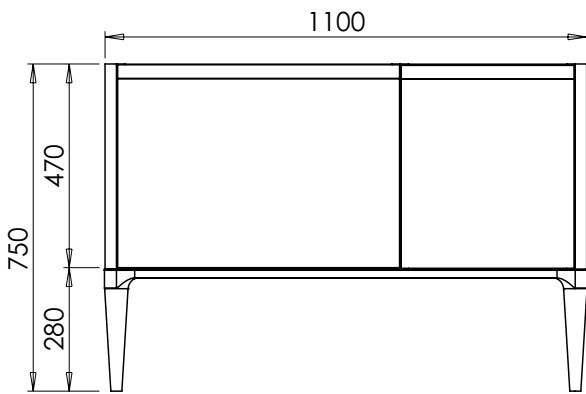

# Alnwick (633) / Alnwick Fluted (634)

All dimensions are in millimetres

**DESCRIPTION**

Tall boy unit, Modular (MRTU41L - left hand / MRTU41R - right hand)

**DATE**

April 2026

**RANGE**

**Alnwick (633) / Alnwick Fluted (634)**

All dimensions are in millimetres

**DESCRIPTION**

Washstand drawer unit, 280mm legs (LRWS70)  
Legrabox drawer

**DATE**

April 2026

**RANGE**

**Alnwick (633) / Alnwick Fluted (634)**

All dimensions are in millimetres