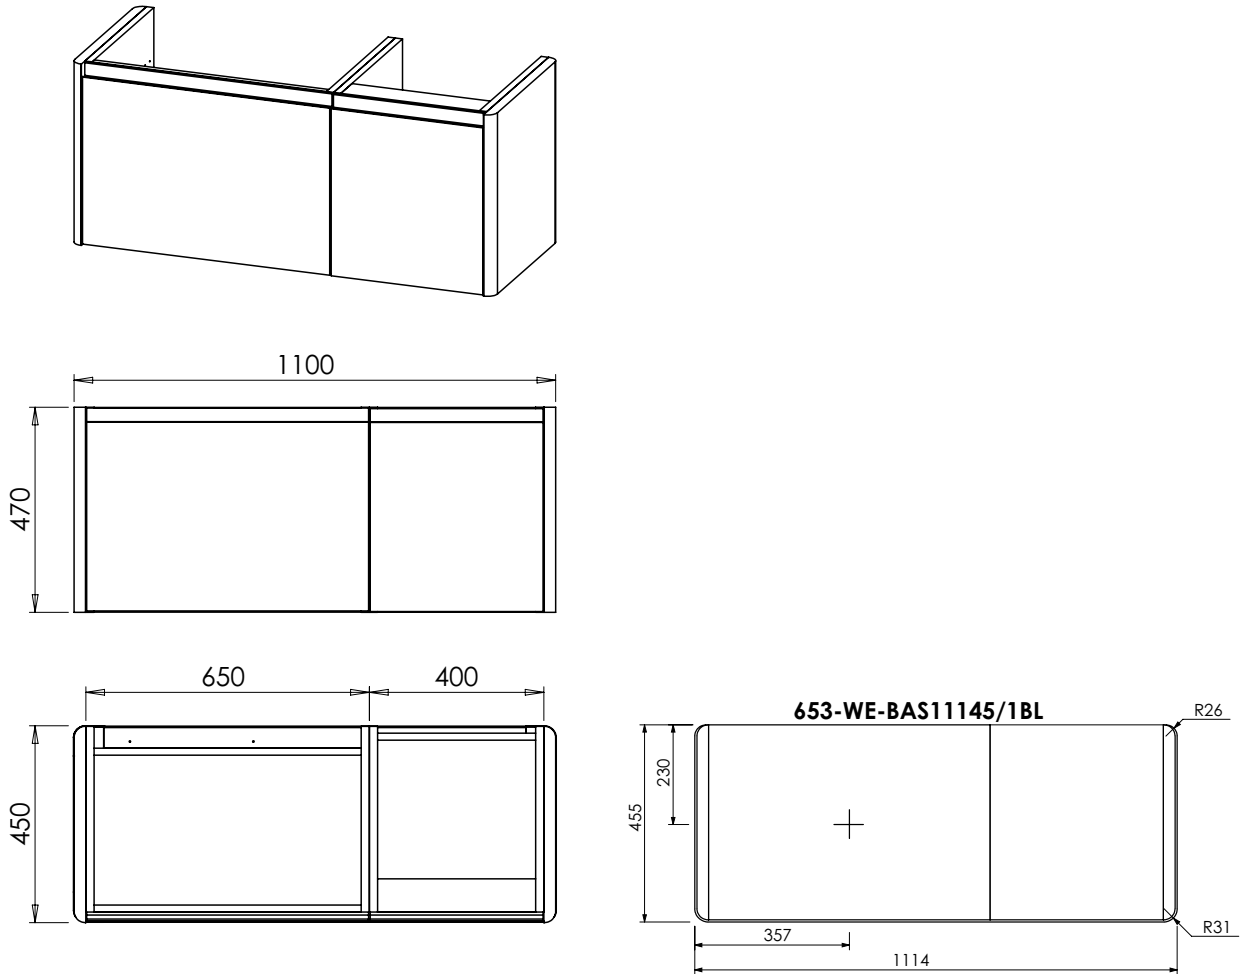

653-WE-BAS11145/1BL

RANGE

Alnwick (633) / Alnwick Fluted (634)

All dimensions are in millimetres

DESCRIPTION

Washstand door and drawer unit, Modular (MRWS110L)
Legrabox drawer

DATE

April 2026