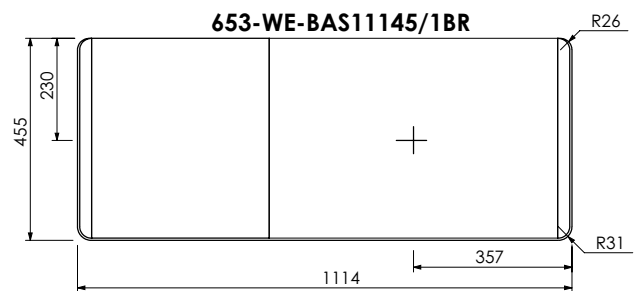

# Alnwick (633) / Alnwick Fluted (634)

All dimensions are in millimetres

**DESCRIPTION**

Washstand drawer, door and drawer unit, 280mm legs (LRWS175)  
Legrabox drawers

**DATE**

April 2026

**RANGE**

**Alnwick (633) / Alnwick Fluted (634)**

All dimensions are in millimetres

**DESCRIPTION**

Washstand drawer unit, 360mm legs (RWS70)  
Legrabox drawer

**DATE**

April 2026

**RANGE**

**Alnwick (633) / Alnwick Fluted (634)**

All dimensions are in millimetres

**DESCRIPTION**

Washstand door and drawer unit, 360mm legs (RWS110L)  
Legrabox drawer

**DATE**

April 2026

**RANGE**

# Alnwick (633) / Alnwick Fluted (634)

All dimensions are in millimetres

**DESCRIPTION**

Washstand door and drawer unit, 360mm legs (RWS110R)  
Legrabox drawer

**DATE**

April 2026

**RANGE**

**Alwick (633) / Alwick Fluted (634)**