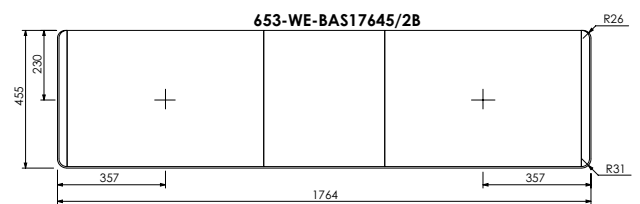

All dimensions are in millimetres

**DESCRIPTION**

Washstand 2 drawer unit, 280mm legs (LRWS135)  
Legrabox drawers

**DATE**

April 2026

**RANGE**

# Alnwick (633) / Alnwick Fluted (634)

All dimensions are in millimetres

**DESCRIPTION**

Washstand 2 door and drawer unit, 280mm legs (LRWS150)  
Legrabox drawer

**DATE**

April 2026

**RANGE**

# Alnwick (633) / Alnwick Fluted (634)

All dimensions are in millimetres

**DESCRIPTION**

Washstand drawer, door and drawer unit, 280mm legs (LRWS175)  
Legrabox drawers

**DATE**

April 2026

**RANGE**

**Alnwick (633) / Alnwick Fluted (634)**

All dimensions are in millimetres

**DESCRIPTION**

Washstand drawer unit, 360mm legs (RWS70)  
Legrabox drawer

**DATE**

April 2026

**RANGE**

**Alnwick (633) / Alnwick Fluted (634)**

All dimensions are in millimetres