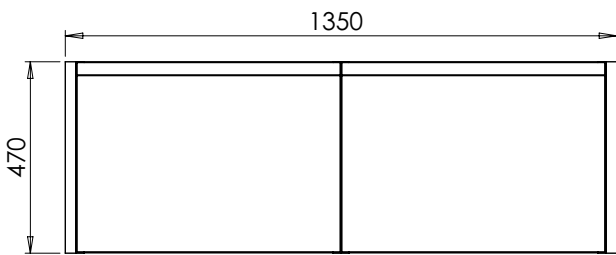

RANGE

Alnwick (633) / Alnwick Fluted (634)

All dimensions are in millimetres

DESCRIPTION

Washstand 2 drawer unit, Modular (MRWS135)
Legrabox drawers

DATE

April 2026