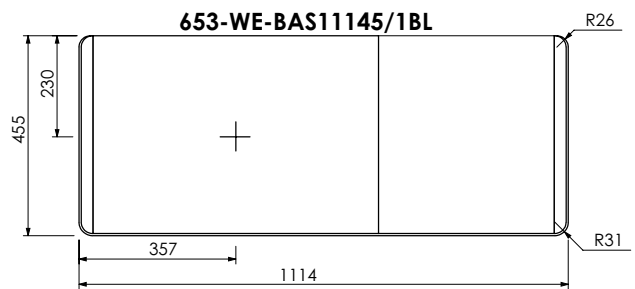

# Alnwick (633) / Alnwick Fluted (634)

All dimensions are in millimetres

**DESCRIPTION**

Washstand 2 door and drawer unit, 280mm legs (LRWS150)  
Legrabox drawer

**DATE**

April 2026

**RANGE**

# Alnwick (633) / Alnwick Fluted (634)

All dimensions are in millimetres

**DESCRIPTION**

Washstand drawer, door and drawer unit, 280mm legs (LRWS175)  
Legrabox drawers

**DATE**

April 2026

**RANGE**

**Alnwick (633) / Alnwick Fluted (634)**

All dimensions are in millimetres

**DESCRIPTION**

Washstand drawer unit, 360mm legs (RWS70)  
Legrabox drawer

**DATE**

April 2026

**RANGE**

**Alnwick (633) / Alnwick Fluted (634)**

All dimensions are in millimetres