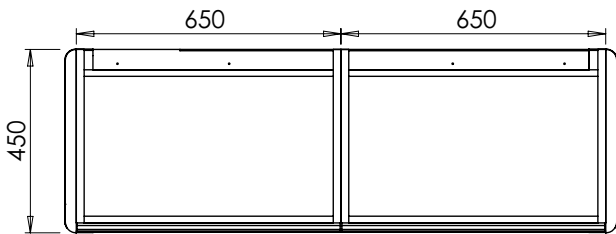

RANGE

Alnwick (633) / Alnwick Fluted (634)

All dimensions are in millimetres

DESCRIPTION

Washstand 2 drawer unit, Modular (MRWS135)
Legrabox drawers

DATE

April 2026