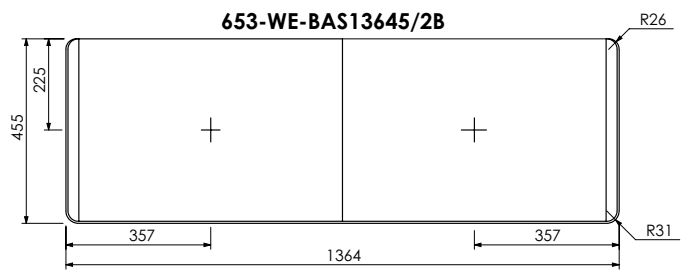

RANGE

Alnwick (633) / Alnwick Fluted (634)

All dimensions are in millimetres

DESCRIPTION

Washstand 2 drawer unit, Modular (MRWS135)
Legrabox drawers

DATE

April 2026