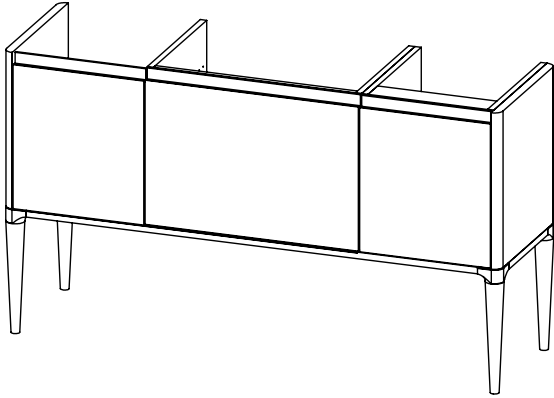

RANGE

Alwick (633) / Alwick Fluted (634)

All dimensions are in millimetres

DESCRIPTION

Washstand 2 door and drawer unit, 360mm legs (RWS150)
Legrabox drawer

DATE

April 2026