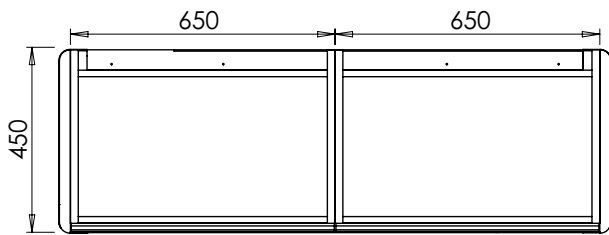

# Alnwick (633) / Alnwick Fluted (634)

All dimensions are in millimetres

**DESCRIPTION**

Washstand door and drawer unit, 280mm legs (LRWS110R)  
Legrabox drawer

**DATE**

April 2026

**RANGE**

**Alwick (633) / Alwick Fluted (634)**

All dimensions are in millimetres

**DESCRIPTION**

Washstand 2 drawer unit, 280mm legs (LRWS135)  
Legrabox drawers

**DATE**

April 2026

**RANGE**