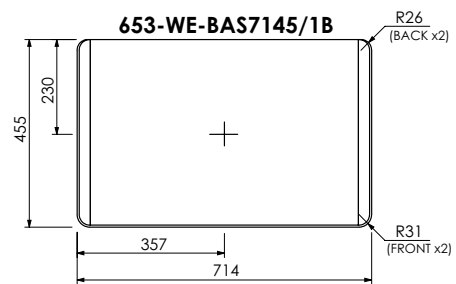

# Alnwick (633) / Alnwick Fluted (634)

All dimensions are in millimetres

**DESCRIPTION**

Tall boy unit, Modular (MRTU41L - left hand / MRTU41R - right hand)

**DATE**

April 2026

**RANGE**

**Alnwick (633) / Alnwick Fluted (634)**

All dimensions are in millimetres

**DESCRIPTION**

Washstand drawer unit, 280mm legs (LRWS70)  
Legrabox drawer

**DATE**

April 2026

**RANGE**

**Alnwick (633) / Alnwick Fluted (634)**

All dimensions are in millimetres

**DESCRIPTION**

Washstand door and drawer unit, 280mm legs (LRWS110L)  
Legrabox drawer

**DATE**

April 2026

**RANGE**