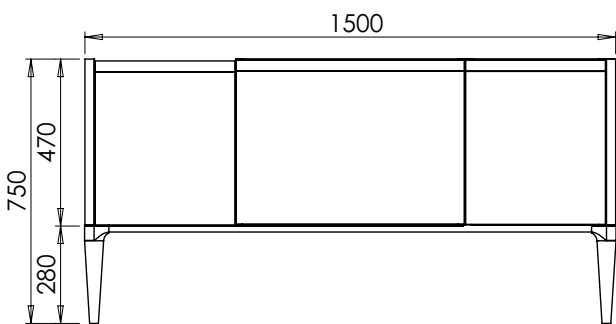

**DESCRIPTION**

Washstand door and drawer unit, 280mm legs (LRWS110L)  
Legrabox drawer

**DATE**

April 2026

**RANGE**

# Alnwick (633) / Alnwick Fluted (634)

All dimensions are in millimetres

**DESCRIPTION**

Washstand door and drawer unit, 280mm legs (LRWS110R)  
Legrabox drawer

**DATE**

April 2026

**RANGE**

**Alwick (633) / Alwick Fluted (634)**

All dimensions are in millimetres

**DESCRIPTION**

Washstand 2 drawer unit, 280mm legs (LRWS135)  
Legrabox drawers

**DATE**

April 2026

**RANGE**

# Alnwick (633) / Alnwick Fluted (634)

All dimensions are in millimetres

**DESCRIPTION**

Washstand 2 door and drawer unit, 280mm legs (LRWS150)  
Legrabox drawer

**DATE**

April 2026

**RANGE**