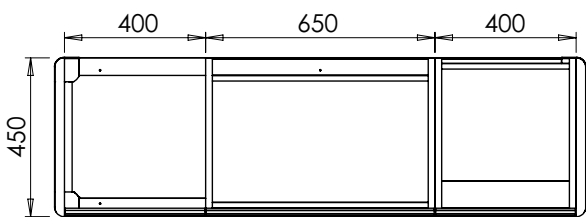

# Alnwick (633) / Alnwick Fluted (634)

All dimensions are in millimetres

**DESCRIPTION**

Washstand door and drawer unit, 280mm legs (LRWS110R)  
Legrabox drawer

**DATE**

April 2026

**RANGE**

**Alwick (633) / Alwick Fluted (634)**

All dimensions are in millimetres

**DESCRIPTION**

Washstand 2 drawer unit, 280mm legs (LRWS135)  
Legrabox drawers

**DATE**

April 2026

**RANGE**