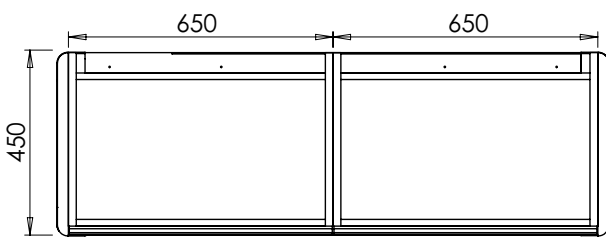

# Alnwick (633) / Alnwick Fluted (634)

All dimensions are in millimetres

**DESCRIPTION**

Washstand door and drawer unit, 360mm legs (RWS110R)  
Legrabox drawer

**DATE**

April 2026

**RANGE**

**Alwick (633) / Alwick Fluted (634)**

All dimensions are in millimetres

**DESCRIPTION**

Washstand 2 drawer unit, 360mm legs (RWS135)  
Legrabox drawers

**DATE**

April 2026

**RANGE**

**Alwick (633) / Alwick Fluted (634)**

All dimensions are in millimetres