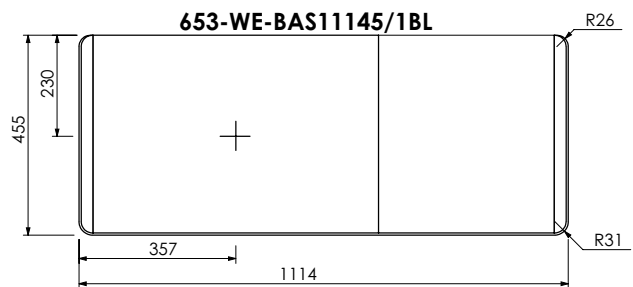

# Alnwick (633) / Alnwick Fluted (634)

All dimensions are in millimetres

**DESCRIPTION**

Tall boy unit, Modular (MRTU41L - left hand / MRTU41R - right hand)

**DATE**

April 2026

**RANGE**

**Alnwick (633) / Alnwick Fluted (634)**

All dimensions are in millimetres

**DESCRIPTION**

Washstand drawer unit, 280mm legs (LRWS70)  
Legrabox drawer

**DATE**

April 2026

**RANGE**

**Alnwick (633) / Alnwick Fluted (634)**

All dimensions are in millimetres

**DESCRIPTION**

Washstand door and drawer unit, 280mm legs (LRWS110L)  
Legrabox drawer

**DATE**

April 2026

**RANGE**

# Alnwick (633) / Alnwick Fluted (634)

All dimensions are in millimetres

**DESCRIPTION**

Washstand door and drawer unit, 280mm legs (LRWS110R)  
Legrabox drawer

**DATE**

April 2026

**RANGE**

**Alwick (633) / Alwick Fluted (634)**