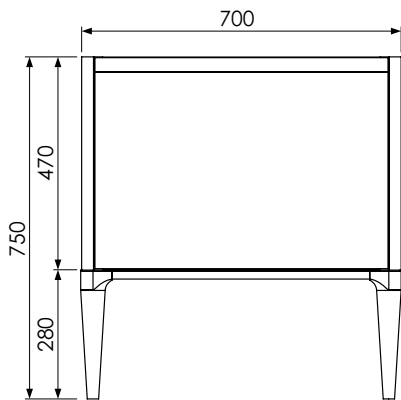

# Alnwick (633) / Alnwick Fluted (634)

All dimensions are in millimetres

**DESCRIPTION**

Tall boy unit, Modular (MRTU41L - left hand / MRTU41R - right hand)

**DATE**

April 2026

**RANGE**

**Alnwick (633) / Alnwick Fluted (634)**

All dimensions are in millimetres

**DESCRIPTION**

Washstand drawer unit, 280mm legs (LRWS70)  
Legrabox drawer

**DATE**

April 2026

**RANGE**

**Alnwick (633) / Alnwick Fluted (634)**

All dimensions are in millimetres

# Alnwick (633) / Alnwick Fluted (634)

All dimensions are in millimetres

**DESCRIPTION**

Washstand door and drawer unit, 280mm legs (LRWS110R)  
Legrabox drawer

**DATE**

April 2026

**RANGE**

**Alwick (633) / Alwick Fluted (634)**