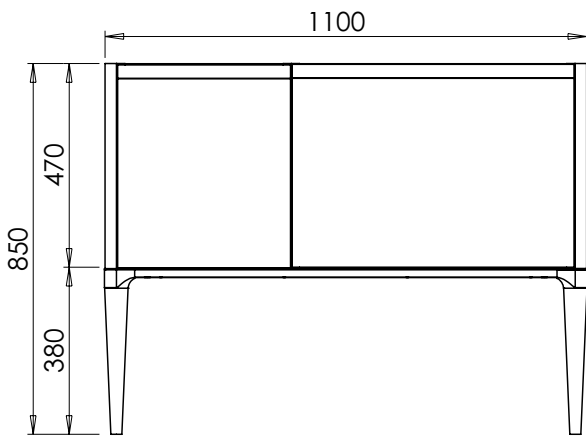

RANGE

Alnwick (633) / Alnwick Fluted (634)

All dimensions are in millimetres

DESCRIPTION

Washstand door and drawer unit, 360mm legs (RWS110R)
Legrabox drawer

DATE

April 2026