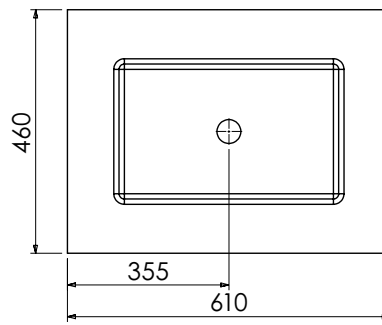

Worktop for use with sit on basin  
650-XX-WT6146/25  
610 x 460 x 25mm

**RANGE**

# Langton (630)

All dimensions are in millimetres

**DESCRIPTION**

Washstand (no drawer), 218mm fixed front panel (BWS60)

**DATE**

April 2026

Cut-out required  
when using BAS6146/1B

Mineral cast worktop with single basin  
600-WG-BAS6146/1B  
610 x 460 x 120mm

# Langton (630)

All dimensions are in millimetres

**DESCRIPTION**

Washstand drawer unit, 218mm drawer height (WS60)

**DATE**

April 2026

Cut-out required  
when using BAS8146/1B

Mineral cast worktop with single basin  
600-WG-BAS8146/1B  
810 x 460 x 120mm