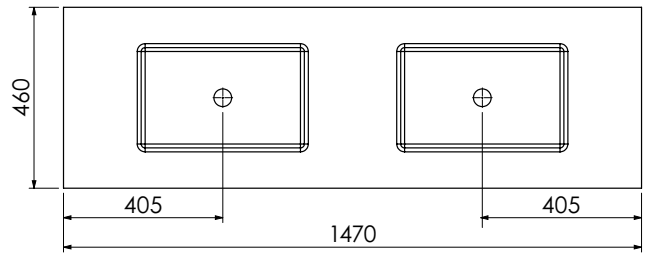

# Langton (630)

All dimensions are in millimetres

**DESCRIPTION**

Washstand drawer unit, 218mm drawer height (WS120)

**DATE**

April 2026

Cut-out required  
when using BAS14746/1B2

Mineral cast worktop with double basins  
600-WG-BAS14746/1B2  
1470 x 460 x 120mm

Worktop for use with sit on basin  
650-XX-WT14746/25  
1470 x 460 x 100mm

**RANGE**

# Langton (630)

All dimensions are in millimetres

**DESCRIPTION**

Washstand drawer unit, 218mm drawer height (WS146)

**DATE**

April 2026

Worktop with integral basin  
650-XX-WT8146/25B  
810 x 460 x 25

**RANGE**