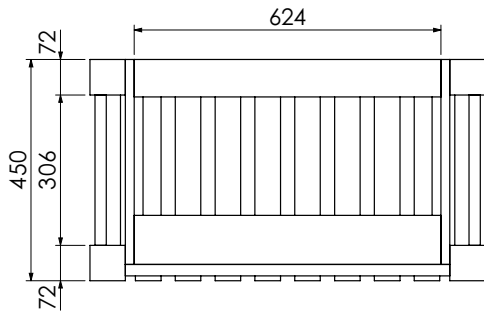

# Langton (630)

All dimensions are in millimetres

**DESCRIPTION**

Washstand drawer unit, 218mm drawer height (WS146)

**DATE**

April 2026

Worktop with integral basin  
650-XX-WT8146/25B  
810 x 460 x 25

**RANGE**

# Langton (630)

All dimensions are in millimetres

**DESCRIPTION**

Tall washstand drawer unit, 340mm drawer height (TWS80)

**DATE**

April 2026

Worktop with integral basin  
650-XX-WT8146/25B  
810 x 460 x 25

# Langton (630)

All dimensions are in millimetres

**DESCRIPTION**

Tall washstand door unit, 340mm door height (TWDOS80)

**DATE**

April 2026

Worktop with integral basin  
650-XX-WT12146/25B  
1210 x 460 x 25