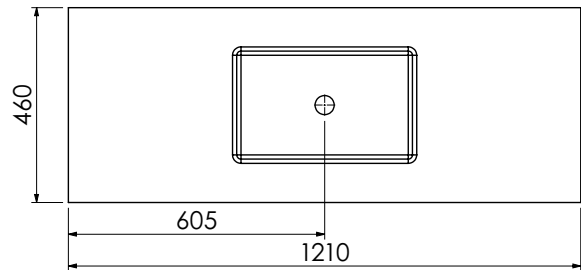

# Langton (630)

All dimensions are in millimetres

**DESCRIPTION**

Washstand drawer unit, 218mm drawer height (WS80)

**DATE**

April 2026

Cut-out required  
when using BAS12146/1B

Mineral cast worktop with single basin  
600-WG-BAS12146/1B  
1210 x 460 x 120mm

# Langton (630)

All dimensions are in millimetres

**DESCRIPTION**

Washstand (no drawer), 218mm fixed front panel (BWS120)

**DATE**

April 2026

Cut-out required  
when using BAS12146/1B

Mineral cast worktop with single basin  
600-WG-BAS12146/1B  
1210 x 460 x 120mm

Worktop for use with sit on basin  
650-XX-WT12146/25  
1210 x 460 x 25mm

**RANGE**

# Langton (630)

All dimensions are in millimetres

**DESCRIPTION**

Washstand drawer unit, 218mm drawer height (WS120)

**DATE**

April 2026

Cut-out required  
when using BAS14746/1B2

Mineral cast worktop with double basins  
600-WG-BAS14746/1B2  
1470 x 460 x 120mm