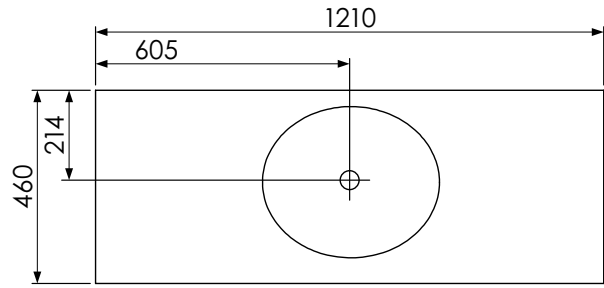

**RANGE**

# Langton (630)

All dimensions are in millimetres

**DESCRIPTION**

Tall washstand drawer unit, 340mm drawer height (TWS120)

**DATE**

April 2026

Worktop with integral basin  
650-XX-WT12146/25B  
1210 x 460 x 25