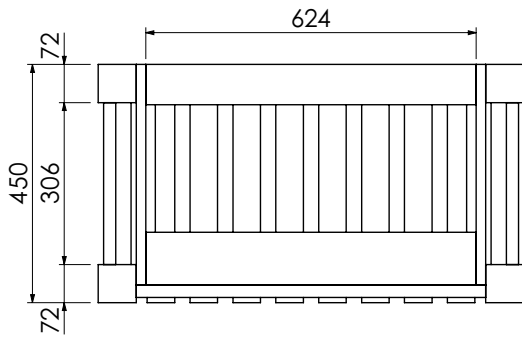

# Langton (630)

All dimensions are in millimetres

**DESCRIPTION**

Washstand drawer unit, 218mm drawer height (WS60)

**DATE**

April 2026

Cut-out required  
when using BAS8146/1B

Mineral cast worktop with single basin  
600-WG-BAS8146/1B  
810 x 460 x 120mm

# Langton (630)

All dimensions are in millimetres

**DESCRIPTION**

Washstand (no drawer), 218mm fixed front panel (BWS80)

**DATE**

April 2026

Cut-out required when using BAS8146/1B

Mineral cast worktop with single basin  
600-WG-BAS8146/1B  
810 x 460 x 120mm

Worktop for use with sit on basin  
650-XX-WT8146/25  
810 x 460 x 25mm

**RANGE**

# Langton (630)

All dimensions are in millimetres

**DESCRIPTION**

Washstand drawer unit, 218mm drawer height (WS80)

**DATE**

April 2026

Cut-out required  
when using BAS12146/1B

Mineral cast worktop with single basin  
600-WG-BAS12146/1B  
1210 x 460 x 120mm