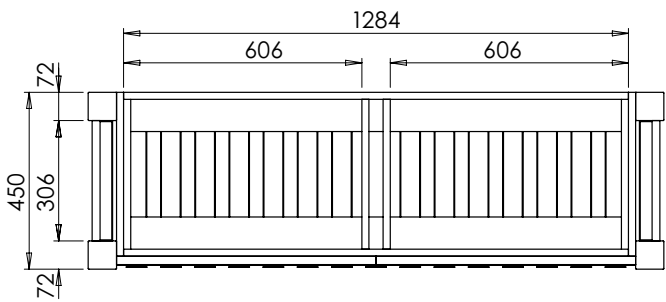

# Langton (630)

All dimensions are in millimetres

**DESCRIPTION**

Tall washstand door unit, 340mm door height (TWDOS120)

**DATE**

April 2026

Worktop with integral basins  
650-XX-WT15146/25B  
1510 x 460 x 25