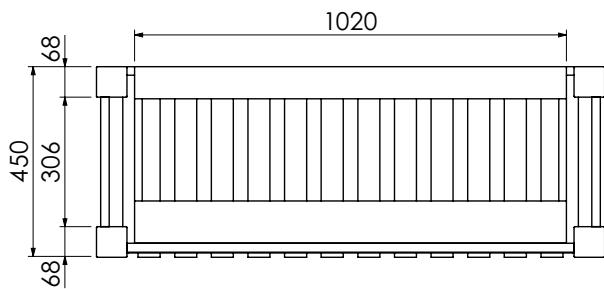

# Langton (630)

All dimensions are in millimetres

**DESCRIPTION**

Washstand drawer unit, 218mm drawer height (WS80)

**DATE**

April 2026

Cut-out required  
when using BAS12146/1B

Mineral cast worktop with single basin  
600-WG-BAS12146/1B  
1210 x 460 x 120mm

Worktop for use with sit on basin  
650-XX-WT12146/25  
1210 x 460 x 25mm

**RANGE**