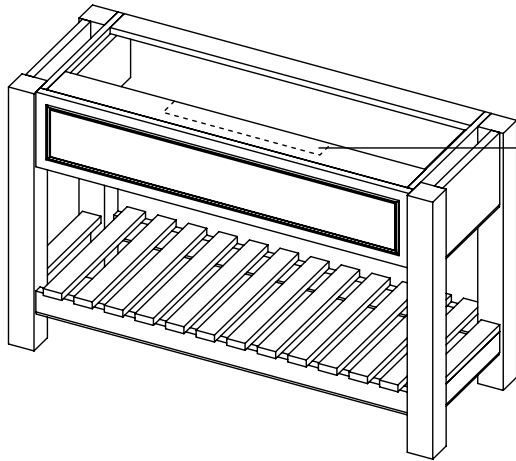

Worktop for use with sit on basin  
650-XX-WT8146/25  
810 x 460 x 25mm

**RANGE**

# Langton (630)

All dimensions are in millimetres

**DESCRIPTION**

Washstand drawer unit, 218mm drawer height (WS80)

**DATE**

April 2026

Cut-out required  
when using BAS12146/1B

Mineral cast worktop with single basin  
600-WG-BAS12146/1B  
1210 x 460 x 120mm

Worktop for use with sit on basin  
650-XX-WT12146/25  
1210 x 460 x 25mm

**RANGE**