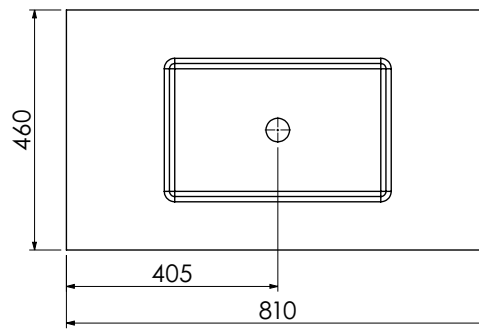

# Langton (630)

All dimensions are in millimetres

**DESCRIPTION**

Washstand (no drawer), 218mm fixed front panel (BWS60)

**DATE**

April 2026

Cut-out required  
when using BAS6146/1B

Mineral cast worktop with single basin  
600-WG-BAS6146/1B  
610 x 460 x 120mm

Worktop for use with sit on basin  
650-XX-WT6146/25  
610 x 460 x 25mm

**RANGE**

# Langton (630)

All dimensions are in millimetres

**DESCRIPTION**

Washstand drawer unit, 218mm drawer height (WS60)

**DATE**

April 2026

Cut-out required  
when using BAS8146/1B

Mineral cast worktop with single basin  
600-WG-BAS8146/1B  
810 x 460 x 120mm

Worktop for use with sit on basin  
650-XX-WT8146/25  
810 x 460 x 25mm

**RANGE**