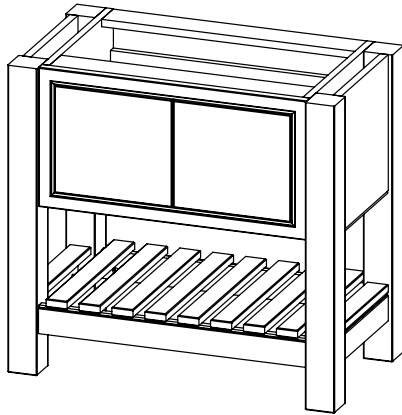

# Langton (630)

All dimensions are in millimetres

**DESCRIPTION**

Tall washstand drawer unit, 340mm drawer height (TWS80)

**DATE**

April 2026

Worktop with integral basin  
650-XX-WT8146/25B  
810 x 460 x 25

**RANGE**