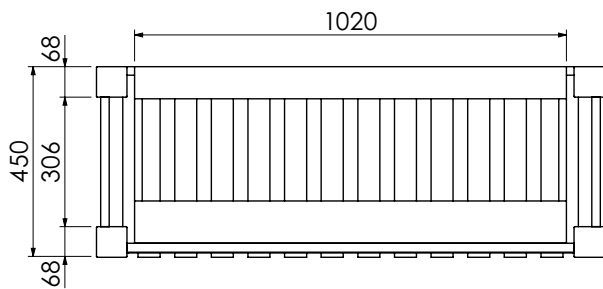

# Langton (630)

All dimensions are in millimetres

**DESCRIPTION**

Washstand (no drawer), 218mm fixed front panel (BWS120)

**DATE**

April 2026

Cut-out required  
when using BAS12146/1B

Mineral cast worktop with single basin  
600-WG-BAS12146/1B  
1210 x 460 x 120mm

Worktop for use with sit on basin  
650-XX-WT12146/25  
1210 x 460 x 25mm

**RANGE**

# Langton (630)

All dimensions are in millimetres

**DESCRIPTION**

Washstand drawer unit, 218mm drawer height (WS120)

**DATE**

April 2026

Cut-out required  
when using BAS14746/1B2

Mineral cast worktop with double basins  
600-WG-BAS14746/1B2  
1470 x 460 x 120mm