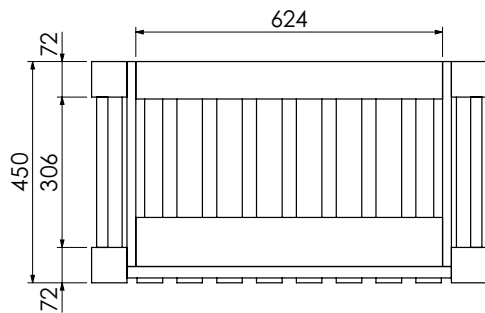

# Langton (630)

All dimensions are in millimetres

**DESCRIPTION**

Washstand drawer unit, 218mm drawer height (WS146)

**DATE**

April 2026

Worktop with integral basin  
650-XX-WT8146/25B  
810 x 460 x 25

**RANGE**

# Langton (630)

All dimensions are in millimetres

**DESCRIPTION**

Tall washstand drawer unit, 340mm drawer height (TWS80)

**DATE**

April 2026

Worktop with integral basin  
650-XX-WT8146/25B  
810 x 460 x 25