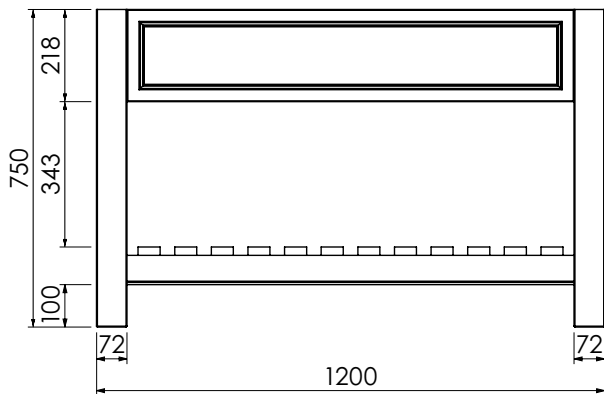

# Langton (630)

All dimensions are in millimetres

**DESCRIPTION**

Washstand drawer unit, 218mm drawer height (WS80)

**DATE**

April 2026

Cut-out required  
when using BAS12146/1B

Mineral cast worktop with single basin  
600-WG-BAS12146/1B  
1210 x 460 x 120mm

Worktop for use with sit on basin  
650-XX-WT12146/25  
1210 x 460 x 25mm

**RANGE**