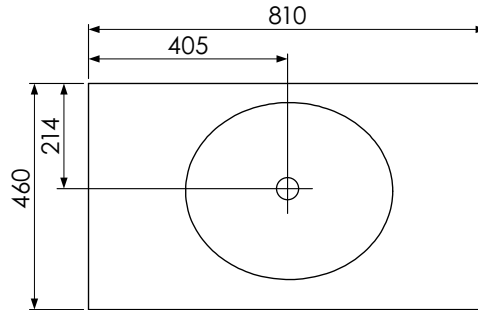

# Langton (630)

All dimensions are in millimetres

**DESCRIPTION**

Washstand drawer unit, 218mm drawer height (WS146)

**DATE**

April 2026

Worktop with integral basin  
650-XX-WT8146/25B  
810 x 460 x 25

**RANGE**

# Langton (630)

All dimensions are in millimetres

**DESCRIPTION**

Tall washstand drawer unit, 340mm drawer height (TWS80)

**DATE**

April 2026

Worktop with integral basin  
650-XX-WT8146/25B  
810 x 460 x 25

# Langton (630)

All dimensions are in millimetres

**DESCRIPTION**

Tall washstand door unit, 340mm door height (TWDOS80)

**DATE**

April 2026

Worktop with integral basin  
650-XX-WT12146/25B  
1210 x 460 x 25