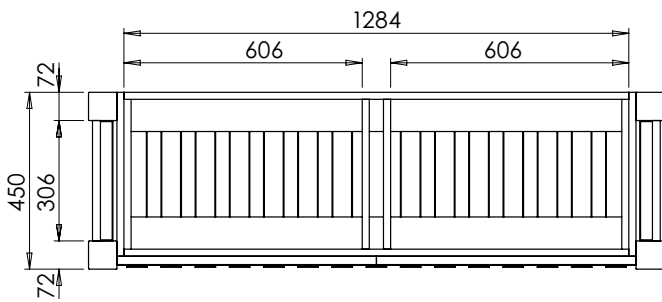

# Langton (630)

All dimensions are in millimetres

**DESCRIPTION**

Washstand drawer unit, 218mm drawer height (WS120)

**DATE**

April 2026

Cut-out required  
when using BAS14746/1B2

Mineral cast worktop with double basins  
600-WG-BAS14746/1B2  
1470 x 460 x 120mm

Worktop for use with sit on basin  
650-XX-WT14746/25  
1470 x 460 x 100mm

**RANGE**

# Langton (630)

All dimensions are in millimetres

**DESCRIPTION**

Washstand drawer unit, 218mm drawer height (WS146)

**DATE**

April 2026

Worktop with integral basin  
650-XX-WT8146/25B  
810 x 460 x 25

**RANGE**