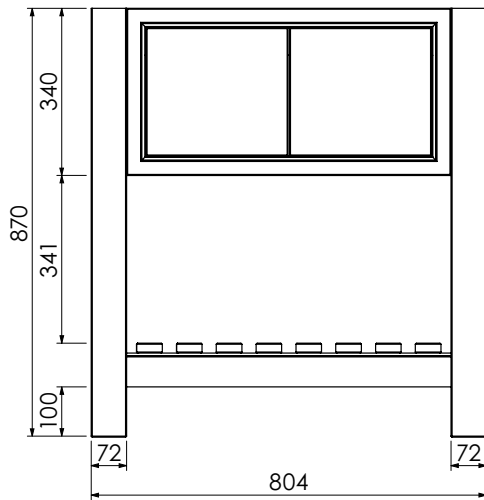

# Langton (630)

All dimensions are in millimetres

**DESCRIPTION**

Washstand drawer unit, 218mm drawer height (WS146)

**DATE**

April 2026

Worktop with integral basin  
650-XX-WT8146/25B  
810 x 460 x 25

**RANGE**

# Langton (630)

All dimensions are in millimetres

**DESCRIPTION**

Tall washstand drawer unit, 340mm drawer height (TWS80)

**DATE**

April 2026

Worktop with integral basin  
650-XX-WT8146/25B  
810 x 460 x 25

# Langton (630)

All dimensions are in millimetres

**DESCRIPTION**

Tall washstand door unit, 340mm door height (TWDOS80)

**DATE**

April 2026

Worktop with integral basin  
650-XX-WT12146/25B  
1210 x 460 x 25

# Langton (630)

All dimensions are in millimetres

**DESCRIPTION**

Tall washstand drawer unit, 340mm drawer height (TWS120)

**DATE**

April 2026

Worktop with integral basin  
650-XX-WT12146/25B  
1210 x 460 x 25