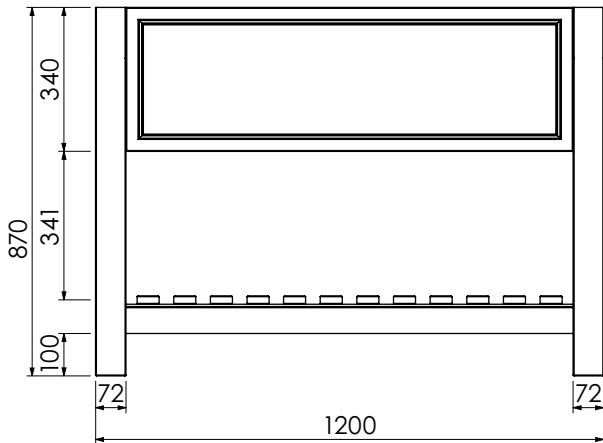

# Langton (630)

All dimensions are in millimetres

**DESCRIPTION**

Tall washstand door unit, 340mm door height (TWDOS80)

**DATE**

April 2026

Worktop with integral basin  
650-XX-WT12146/25B  
1210 x 460 x 25