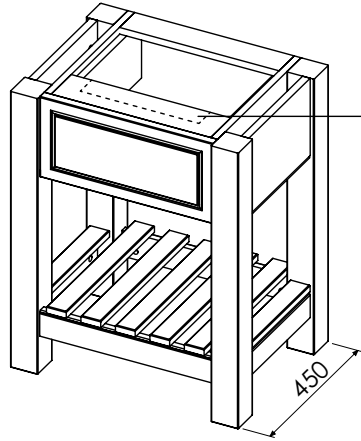

BURBIDGE & SON

EST. 1867

**BATHROOM FURNITURE  
MAKERS™**

**LANGTON SPECIFICATION GUIDE**

Cut-out required  
when using BAS6146/1B

Mineral cast worktop with single basin  
600-WG-BAS6146/1B  
610 x 460 x 120mm

Worktop for use with sit on basin  
650-XX-WT6146/25  
610 x 460 x 25mm

**RANGE**