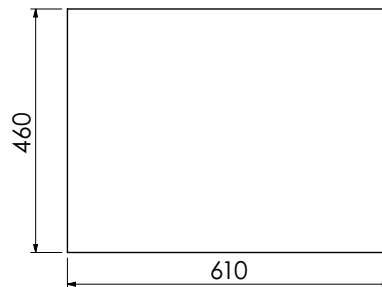

BURBIDGE & SON

EST. 1867

**BATHROOM FURNITURE  
MAKERS™**

**LANGTON SPECIFICATION GUIDE**

Cut-out required  
when using BAS6146/1B

Mineral cast worktop with single basin  
600-WG-BAS6146/1B  
610 x 460 x 120mm

Worktop for use with sit on basin  
650-XX-WT6146/25  
610 x 460 x 25mm

**RANGE**