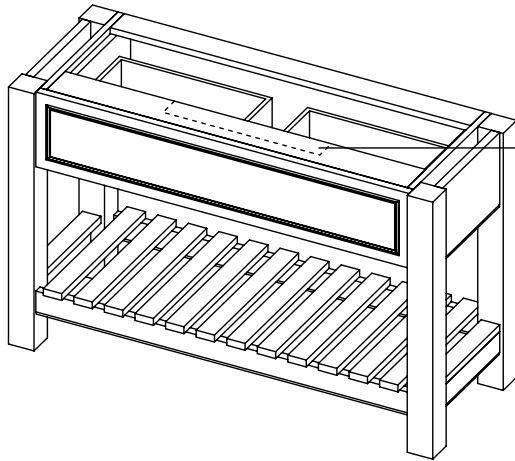

# Langton (630)

All dimensions are in millimetres

**DESCRIPTION**

Washstand (no drawer), 218mm fixed front panel (BWS120)

**DATE**

April 2026

Cut-out required  
when using BAS12146/1B

Mineral cast worktop with single basin  
600-WG-BAS12146/1B  
1210 x 460 x 120mm

Worktop for use with sit on basin  
650-XX-WT12146/25  
1210 x 460 x 25mm

**RANGE**