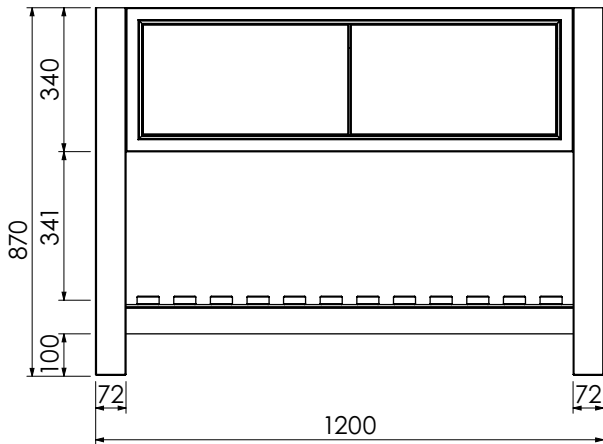

# Langton (630)

All dimensions are in millimetres

**DESCRIPTION**

Tall washstand door unit, 340mm door height (TWDOS80)

**DATE**

April 2026

Worktop with integral basin  
650-XX-WT12146/25B  
1210 x 460 x 25

# Langton (630)

All dimensions are in millimetres

**DESCRIPTION**

Tall washstand drawer unit, 340mm drawer height (TWS120)

**DATE**

April 2026

Worktop with integral basin  
650-XX-WT12146/25B  
1210 x 460 x 25

# Langton (630)

All dimensions are in millimetres

**DESCRIPTION**

Tall washstand door unit, 340mm door height (TWDOS120)

**DATE**

April 2026

Worktop with integral basins  
650-XX-WT15146/25B  
1510 x 460 x 25