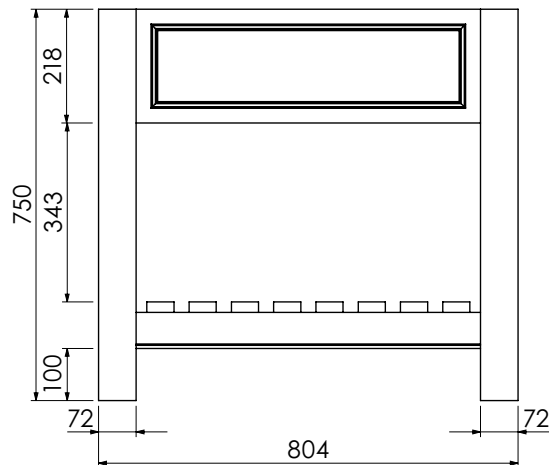

Worktop for use with sit on basin  
650-XX-WT6146/25  
610 x 460 x 25mm

**RANGE**

# Langton (630)

All dimensions are in millimetres

**DESCRIPTION**

Washstand drawer unit, 218mm drawer height (WS60)

**DATE**

April 2026

Cut-out required  
when using BAS8146/1B

Mineral cast worktop with single basin  
600-WG-BAS8146/1B  
810 x 460 x 120mm

Worktop for use with sit on basin  
650-XX-WT8146/25  
810 x 460 x 25mm

**RANGE**

# Langton (630)

All dimensions are in millimetres

**DESCRIPTION**

Washstand (no drawer), 218mm fixed front panel (BWS80)

**DATE**

April 2026

Cut-out required when using BAS8146/1B

Mineral cast worktop with single basin  
600-WG-BAS8146/1B  
810 x 460 x 120mm