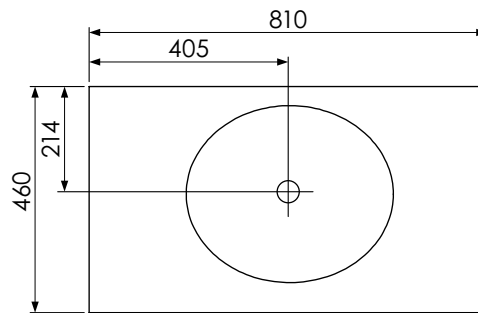

Worktop for use with sit on basin  
650-XX-WT14746/25  
1470 x 460 x 100mm

**RANGE**

# Langton (630)

All dimensions are in millimetres

**DESCRIPTION**

Washstand drawer unit, 218mm drawer height (WS146)

**DATE**

April 2026

Worktop with integral basin  
650-XX-WT8146/25B  
810 x 460 x 25

**RANGE**

# Langton (630)

All dimensions are in millimetres

**DESCRIPTION**

Tall washstand drawer unit, 340mm drawer height (TWS80)

**DATE**

April 2026

Worktop with integral basin  
650-XX-WT8146/25B  
810 x 460 x 25