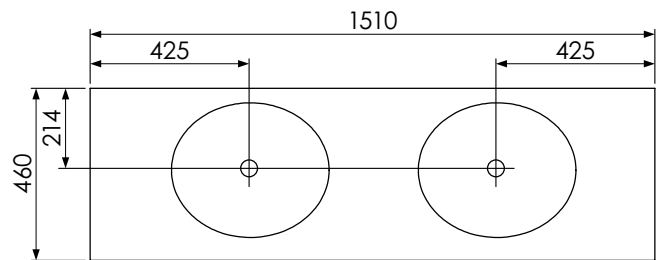

**RANGE**

# Langton (630)

All dimensions are in millimetres

**DESCRIPTION**

Tall washstand door unit, 340mm door height (TWDOS120)

**DATE**

April 2026

Worktop with integral basins  
650-XX-WT15146/25B  
1510 x 460 x 25