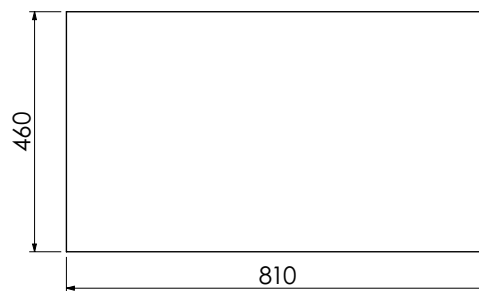

Worktop for use with sit on basin
650-XX-WT8146/25
810 x 460 x 25mm