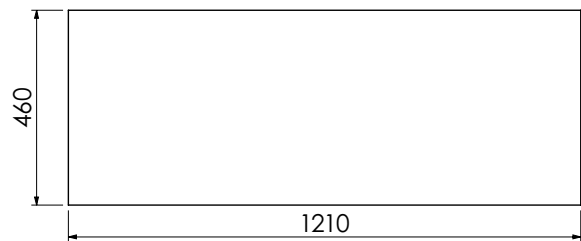

Worktop for use with sit on basin
650-XX-WT12146/25
1210 x 460 x 25mm