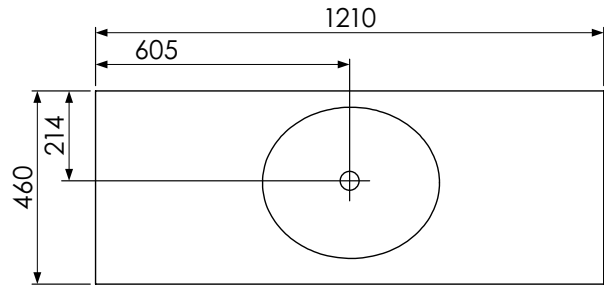

# Langton (630)

All dimensions are in millimetres

**DESCRIPTION**

Tall washstand door unit, 340mm door height (TWDOS80)

**DATE**

April 2026

Worktop with integral basin  
650-XX-WT12146/25B  
1210 x 460 x 25