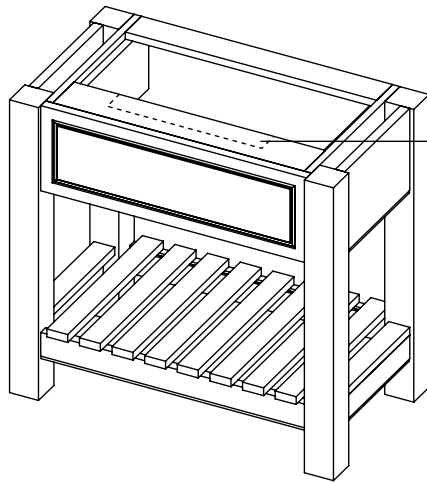

# Langton (630)

All dimensions are in millimetres

**DESCRIPTION**

Washstand drawer unit, 218mm drawer height (WS60)

**DATE**

April 2026

Cut-out required  
when using BAS8146/1B

Mineral cast worktop with single basin  
600-WG-BAS8146/1B  
810 x 460 x 120mm

Worktop for use with sit on basin  
650-XX-WT8146/25  
810 x 460 x 25mm

**RANGE**