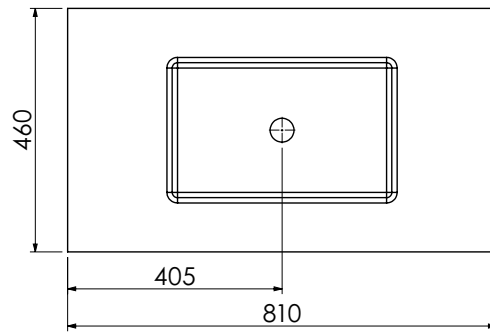

# Langton (630)

All dimensions are in millimetres

**DESCRIPTION**

Washstand drawer unit, 218mm drawer height (WS60)

**DATE**

April 2026

Cut-out required  
when using BAS8146/1B

Mineral cast worktop with single basin  
600-WG-BAS8146/1B  
810 x 460 x 120mm

# Langton (630)

All dimensions are in millimetres

**DESCRIPTION**

Washstand (no drawer), 218mm fixed front panel (BWS80)

**DATE**

April 2026

Cut-out required when using BAS8146/1B

Mineral cast worktop with single basin  
600-WG-BAS8146/1B  
810 x 460 x 120mm

Worktop for use with sit on basin  
650-XX-WT8146/25  
810 x 460 x 25mm

**RANGE**

# Langton (630)

All dimensions are in millimetres

**DESCRIPTION**

Washstand drawer unit, 218mm drawer height (WS80)

**DATE**

April 2026

Cut-out required  
when using BAS12146/1B

Mineral cast worktop with single basin  
600-WG-BAS12146/1B  
1210 x 460 x 120mm