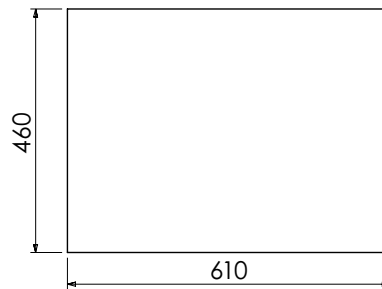

Worktop for use with sit on basin  
650-XX-WT6146/25  
610 x 460 x 25mm

**RANGE**

# Langton (630)

All dimensions are in millimetres

**DESCRIPTION**

Washstand (no drawer), 218mm fixed front panel (BWS60)

**DATE**

April 2026

Cut-out required  
when using BAS6146/1B

Mineral cast worktop with single basin  
600-WG-BAS6146/1B  
610 x 460 x 120mm