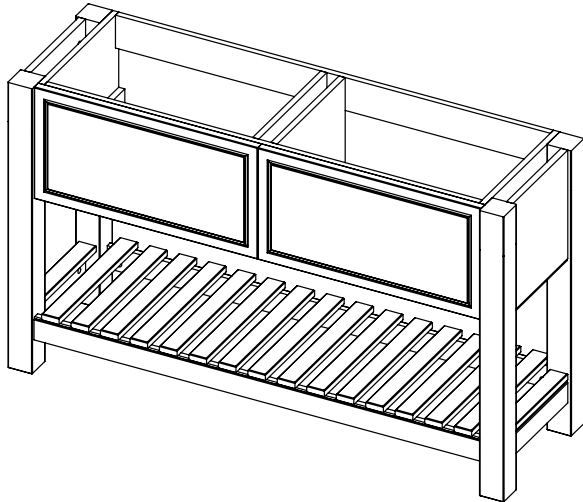

# Langton (630)

All dimensions are in millimetres

**DESCRIPTION**

Tall washstand door unit, 340mm door height (TWDOS120)

**DATE**

April 2026

Worktop with integral basins  
650-XX-WT15146/25B  
1510 x 460 x 25

**RANGE**