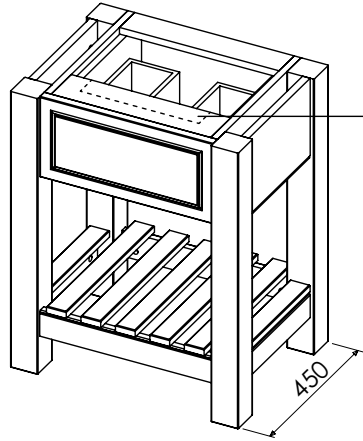

Worktop for use with sit on basin  
650-XX-WT6146/25  
610 x 460 x 25mm

**RANGE**

# Langton (630)

All dimensions are in millimetres

**DESCRIPTION**

Washstand (no drawer), 218mm fixed front panel (BWS60)

**DATE**

April 2026

Cut-out required  
when using BAS6146/1B

Mineral cast worktop with single basin  
600-WG-BAS6146/1B  
610 x 460 x 120mm

# Langton (630)

All dimensions are in millimetres

**DESCRIPTION**

Washstand drawer unit, 218mm drawer height (WS60)

**DATE**

April 2026

Cut-out required  
when using BAS8146/1B

Mineral cast worktop with single basin  
600-WG-BAS8146/1B  
810 x 460 x 120mm