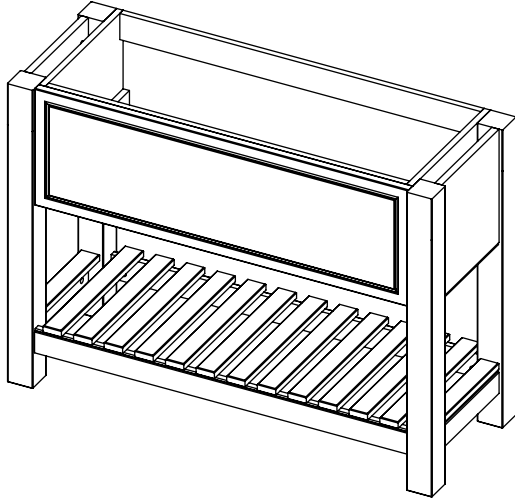

# Langton (630)

All dimensions are in millimetres

**DESCRIPTION**

Tall washstand door unit, 340mm door height (TWDOS80)

**DATE**

April 2026

Worktop with integral basin  
650-XX-WT12146/25B  
1210 x 460 x 25

**RANGE**