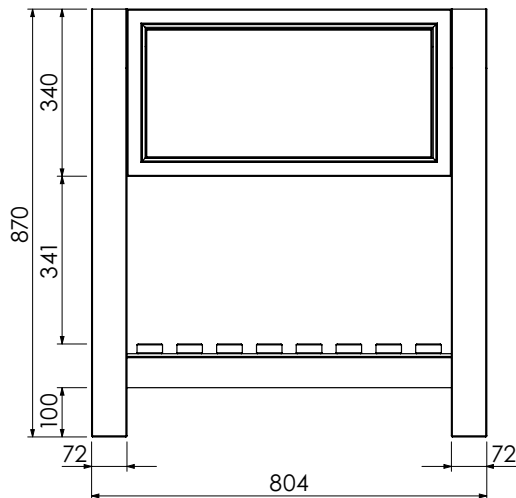

Worktop for use with sit on basin  
650-XX-WT14746/25  
1470 x 460 x 100mm

**RANGE**

# Langton (630)

All dimensions are in millimetres

**DESCRIPTION**

Washstand drawer unit, 218mm drawer height (WS146)

**DATE**

April 2026

Worktop with integral basin  
650-XX-WT8146/25B  
810 x 460 x 25

**RANGE**

# Langton (630)

All dimensions are in millimetres

**DESCRIPTION**

Tall washstand drawer unit, 340mm drawer height (TWS80)

**DATE**

April 2026

Worktop with integral basin  
650-XX-WT8146/25B  
810 x 460 x 25

# Langton (630)

All dimensions are in millimetres

**DESCRIPTION**

Tall washstand door unit, 340mm door height (TWDOS80)

**DATE**

April 2026

Worktop with integral basin  
650-XX-WT12146/25B  
1210 x 460 x 25