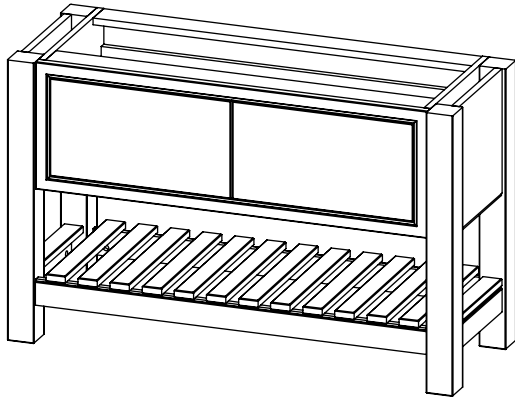

# Langton (630)

All dimensions are in millimetres

**DESCRIPTION**

Tall washstand drawer unit, 340mm drawer height (TWS120)

**DATE**

April 2026

Worktop with integral basin  
650-XX-WT12146/25B  
1210 x 460 x 25

**RANGE**