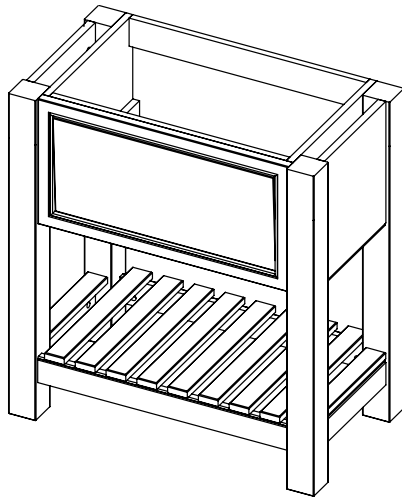

# Langton (630)

All dimensions are in millimetres

**DESCRIPTION**

Washstand drawer unit, 218mm drawer height (WS146)

**DATE**

April 2026

Worktop with integral basin  
650-XX-WT8146/25B  
810 x 460 x 25

**RANGE**

# Langton (630)

All dimensions are in millimetres

**DESCRIPTION**

Tall washstand drawer unit, 340mm drawer height (TWS80)

**DATE**

April 2026

Worktop with integral basin  
650-XX-WT8146/25B  
810 x 460 x 25