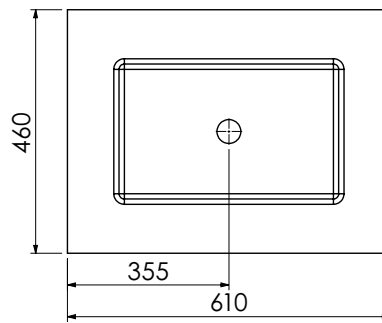

BURBIDGE & SON

EST. 1867

**BATHROOM FURNITURE  
MAKERS™**

**LANGTON SPECIFICATION GUIDE**

Cut-out required  
when using BAS6146/1B

Mineral cast worktop with single basin  
600-WG-BAS6146/1B  
610 x 460 x 120mm

Worktop for use with sit on basin  
650-XX-WT6146/25  
610 x 460 x 25mm

**RANGE**

# Langton (630)

All dimensions are in millimetres

**DESCRIPTION**

Washstand (no drawer), 218mm fixed front panel (BWS60)

**DATE**

April 2026

Cut-out required  
when using BAS6146/1B

Mineral cast worktop with single basin  
600-WG-BAS6146/1B  
610 x 460 x 120mm

# Langton (630)

All dimensions are in millimetres

**DESCRIPTION**

Washstand drawer unit, 218mm drawer height (WS60)

**DATE**

April 2026

Cut-out required  
when using BAS8146/1B

Mineral cast worktop with single basin  
600-WG-BAS8146/1B  
810 x 460 x 120mm