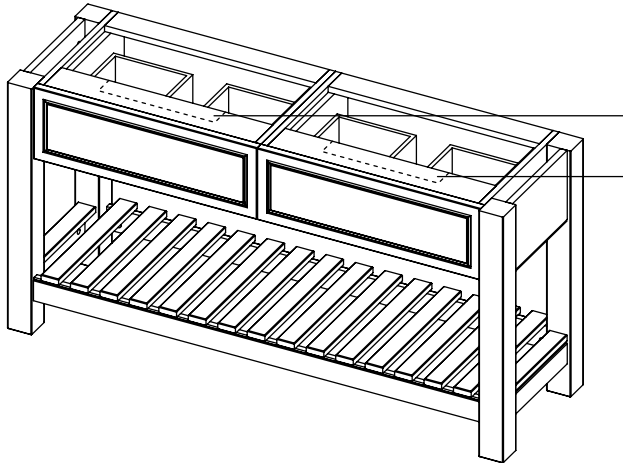

# Langton (630)

All dimensions are in millimetres

**DESCRIPTION**

Washstand drawer unit, 218mm drawer height (WS120)

**DATE**

April 2026

Cut-out required  
when using BAS14746/1B2

Mineral cast worktop with double basins  
600-WG-BAS14746/1B2  
1470 x 460 x 120mm

Worktop for use with sit on basin  
650-XX-WT14746/25  
1470 x 460 x 100mm

**RANGE**