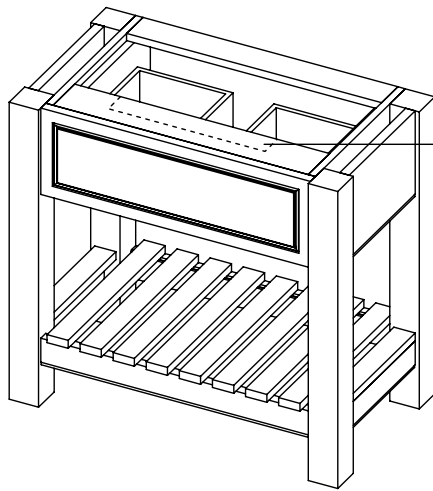

Worktop for use with sit on basin  
650-XX-WT8146/25  
810 x 460 x 25mm

**RANGE**

# Langton (630)

All dimensions are in millimetres

**DESCRIPTION**

Washstand (no drawer), 218mm fixed front panel (BWS80)

**DATE**

April 2026

Cut-out required when using BAS8146/1B

Mineral cast worktop with single basin  
600-WG-BAS8146/1B  
810 x 460 x 120mm