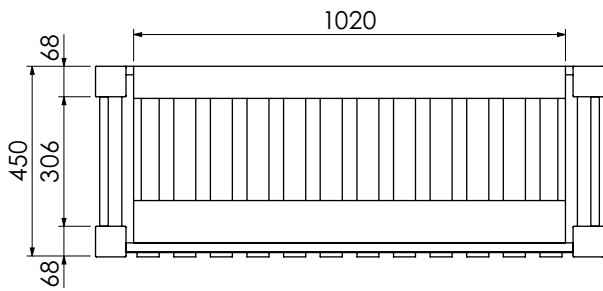

# Langton (630)

All dimensions are in millimetres

**DESCRIPTION**

Tall washstand drawer unit, 340mm drawer height (TWS120)

**DATE**

April 2026

Worktop with integral basin  
650-XX-WT12146/25B  
1210 x 460 x 25