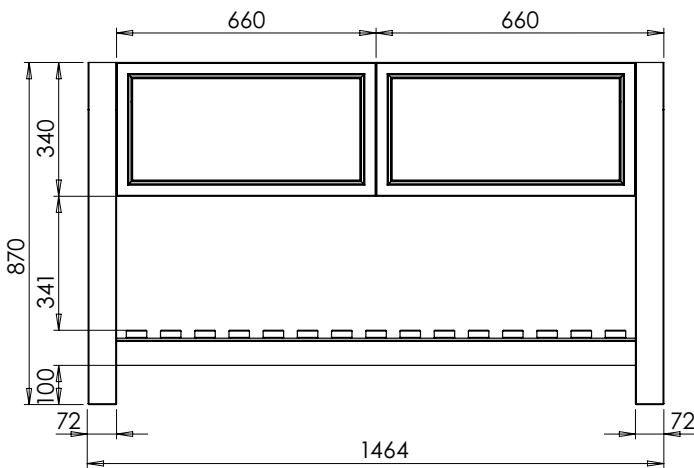

# Langton (630)

All dimensions are in millimetres

**DESCRIPTION**

Tall washstand door unit, 340mm door height (TWDOS80)

**DATE**

April 2026

Worktop with integral basin  
650-XX-WT12146/25B  
1210 x 460 x 25

# Langton (630)

All dimensions are in millimetres

**DESCRIPTION**

Tall washstand drawer unit, 340mm drawer height (TWS120)

**DATE**

April 2026

Worktop with integral basin  
650-XX-WT12146/25B  
1210 x 460 x 25

# Langton (630)

All dimensions are in millimetres

**DESCRIPTION**

Tall washstand door unit, 340mm door height (TWDOS120)

**DATE**

April 2026

Worktop with integral basins  
650-XX-WT15146/25B  
1510 x 460 x 25

# Langton (630)

All dimensions are in millimetres

**DESCRIPTION**

Tall washstand drawer unit, 340mm drawer height (TWS146)

**DATE**

April 2026

**E:** [sales@burbidgebathroommakers.co.uk](mailto:sales@burbidgebathroommakers.co.uk)  
**T:** 024 7667 1600  
**W:** [burbidgebathroommakers.co.uk](http://burbidgebathroommakers.co.uk)