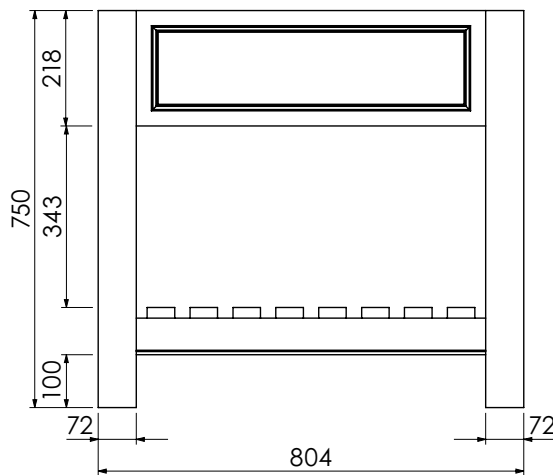

# Langton (630)

All dimensions are in millimetres

**DESCRIPTION**

Washstand drawer unit, 218mm drawer height (WS60)

**DATE**

April 2026

Cut-out required  
when using BAS8146/1B

Mineral cast worktop with single basin  
600-WG-BAS8146/1B  
810 x 460 x 120mm

# Langton (630)

All dimensions are in millimetres

**DESCRIPTION**

Washstand (no drawer), 218mm fixed front panel (BWS80)

**DATE**

April 2026

Cut-out required when using BAS8146/1B

Mineral cast worktop with single basin  
600-WG-BAS8146/1B  
810 x 460 x 120mm

Worktop for use with sit on basin  
650-XX-WT8146/25  
810 x 460 x 25mm

**RANGE**

# Langton (630)

All dimensions are in millimetres

**DESCRIPTION**

Washstand drawer unit, 218mm drawer height (WS80)

**DATE**

April 2026

Cut-out required  
when using BAS12146/1B

Mineral cast worktop with single basin  
600-WG-BAS12146/1B  
1210 x 460 x 120mm