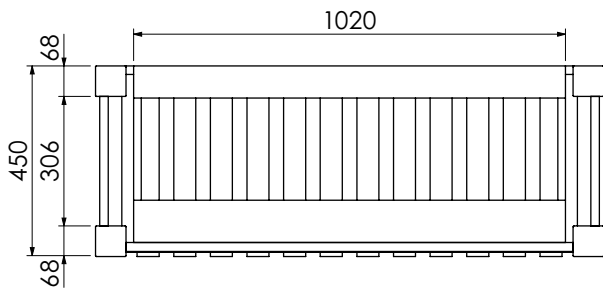

# Langton (630)

All dimensions are in millimetres

**DESCRIPTION**

Tall washstand door unit, 340mm door height (TWDOS80)

**DATE**

April 2026

Worktop with integral basin  
650-XX-WT12146/25B  
1210 x 460 x 25