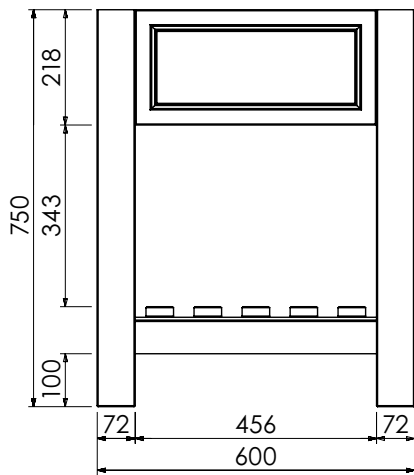

Worktop for use with sit on basin  
650-XX-WT6146/25  
610 x 460 x 25mm

**RANGE**

# Langton (630)

All dimensions are in millimetres

**DESCRIPTION**

Washstand (no drawer), 218mm fixed front panel (BWS60)

**DATE**

April 2026

Cut-out required  
when using BAS6146/1B

Mineral cast worktop with single basin  
600-WG-BAS6146/1B  
610 x 460 x 120mm

# Langton (630)

All dimensions are in millimetres

**DESCRIPTION**

Washstand drawer unit, 218mm drawer height (WS60)

**DATE**

April 2026

Cut-out required  
when using BAS8146/1B

Mineral cast worktop with single basin  
600-WG-BAS8146/1B  
810 x 460 x 120mm