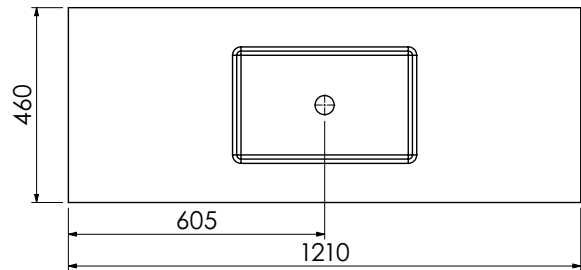

Worktop for use with sit on basin  
650-XX-WT8146/25  
810 x 460 x 25mm

**RANGE**

# Langton (630)

All dimensions are in millimetres

**DESCRIPTION**

Washstand drawer unit, 218mm drawer height (WS80)

**DATE**

April 2026

Cut-out required  
when using BAS12146/1B

Mineral cast worktop with single basin  
600-WG-BAS12146/1B  
1210 x 460 x 120mm

Worktop for use with sit on basin  
650-XX-WT12146/25  
1210 x 460 x 25mm

**RANGE**