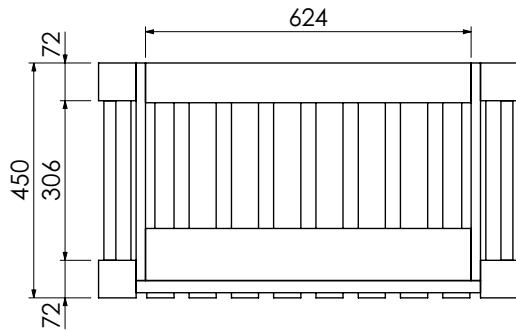

Worktop for use with sit on basin  
650-XX-WT6146/25  
610 x 460 x 25mm

**RANGE**

# Langton (630)

All dimensions are in millimetres

**DESCRIPTION**

Washstand drawer unit, 218mm drawer height (WS60)

**DATE**

April 2026

Cut-out required  
when using BAS8146/1B

Mineral cast worktop with single basin  
600-WG-BAS8146/1B  
810 x 460 x 120mm

Worktop for use with sit on basin  
650-XX-WT8146/25  
810 x 460 x 25mm

**RANGE**

# Langton (630)

All dimensions are in millimetres

**DESCRIPTION**

Washstand (no drawer), 218mm fixed front panel (BWS80)

**DATE**

April 2026

Cut-out required when using BAS8146/1B

Mineral cast worktop with single basin  
600-WG-BAS8146/1B  
810 x 460 x 120mm