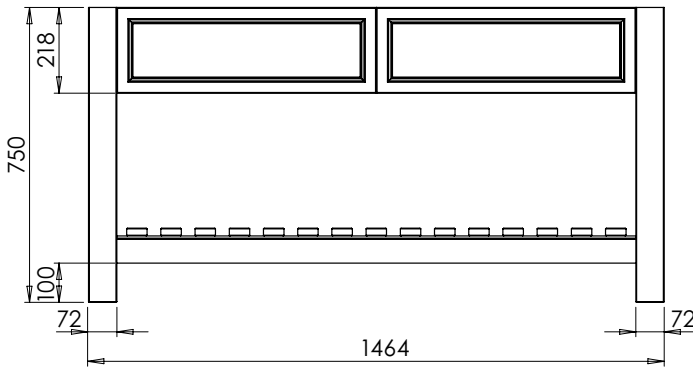

# Langton (630)

All dimensions are in millimetres

**DESCRIPTION**

Washstand drawer unit, 218mm drawer height (WS120)

**DATE**

April 2026

Cut-out required  
when using BAS14746/1B2

Mineral cast worktop with double basins  
600-WG-BAS14746/1B2  
1470 x 460 x 120mm

Worktop for use with sit on basin  
650-XX-WT14746/25  
1470 x 460 x 100mm

**RANGE**

# Langton (630)

All dimensions are in millimetres

**DESCRIPTION**

Washstand drawer unit, 218mm drawer height (WS146)

**DATE**

April 2026

Worktop with integral basin  
650-XX-WT8146/25B  
810 x 460 x 25

**RANGE**