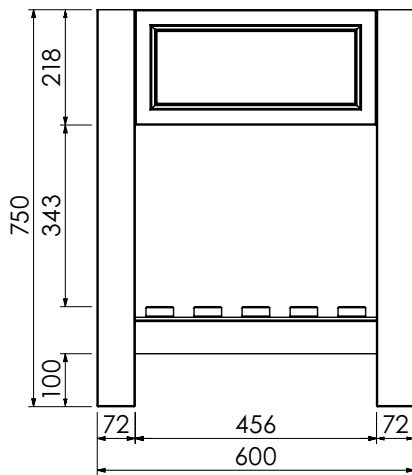

BURBIDGE & SON

EST. 1867

**BATHROOM FURNITURE  
MAKERS™**

**LANGTON SPECIFICATION GUIDE**

Cut-out required  
when using BAS6146/1B

Mineral cast worktop with single basin  
600-WG-BAS6146/1B  
610 x 460 x 120mm

Worktop for use with sit on basin  
650-XX-WT6146/25  
610 x 460 x 25mm

**RANGE**

# Langton (630)

All dimensions are in millimetres

**DESCRIPTION**

Washstand (no drawer), 218mm fixed front panel (BWS60)

**DATE**

April 2026

Cut-out required  
when using BAS6146/1B

Mineral cast worktop with single basin  
600-WG-BAS6146/1B  
610 x 460 x 120mm

# Langton (630)

All dimensions are in millimetres

**DESCRIPTION**

Washstand drawer unit, 218mm drawer height (WS60)

**DATE**

April 2026

Cut-out required  
when using BAS8146/1B

Mineral cast worktop with single basin  
600-WG-BAS8146/1B  
810 x 460 x 120mm