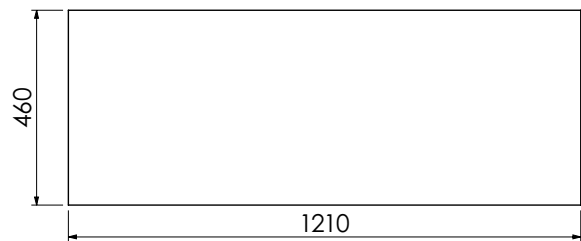

Worktop for use with sit on basin
650-XX-WT12146/25
1210 x 460 x 25mm