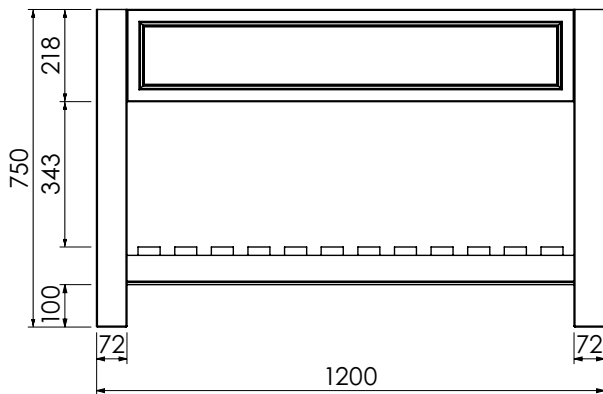

# Langton (630)

All dimensions are in millimetres

**DESCRIPTION**

Washstand (no drawer), 218mm fixed front panel (BWS120)

**DATE**

April 2026

Cut-out required  
when using BAS12146/1B

Mineral cast worktop with single basin  
600-WG-BAS12146/1B  
1210 x 460 x 120mm