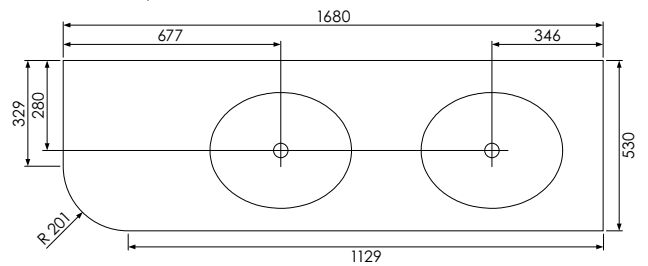

# Tetbury Curved (620)

All dimensions are in millimetres

**DESCRIPTION**

2 door / 2 drawer curved unit (CVU168D)

**DATE**

April 2026

Worktop with single integral basin  
650-XX-WT16853/25CL

**RANGE**

# Tetbury Curved (620)

All dimensions are in millimetres

**DESCRIPTION**

5 door curved unit, left hand (LCVU170)

**DATE**

April 2026

Worktop with single integral basin  
650-XX-WT16853/25CR

**RANGE**

# Tetbury Curved (620)

All dimensions are in millimetres

**DESCRIPTION**

5 door curved unit, right hand (RCVU170)

**DATE**

April 2026

Worktop with single integral basin  
650-XX-WT16853/25CL

**RANGE**