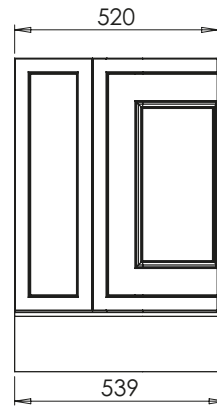

# Tetbury Curved (620)

All dimensions are in millimetres

**DESCRIPTION**

4 door curved unit, left hand (LCVU134)

**DATE**

April 2026

Worktop with single integral basin  
650-XX-WT13353/25CR

**RANGE**

# Tetbury Curved (620)

All dimensions are in millimetres

**DESCRIPTION**

4 door curved unit, right hand (RCVU134)

**DATE**

April 2026

Worktop with single integral basin  
650-XX-WT13353/25CL

**RANGE**

# Tetbury Curved (620)

All dimensions are in millimetres

**DESCRIPTION**

1 door / 2 drawer curved unit, left hand (LCVU134D)

**DATE**

April 2026

Worktop with single integral basin  
650-XX-WT13353/25CR

**RANGE**

# Tetbury Curved (620)

All dimensions are in millimetres

**DESCRIPTION**

1 door / 2 drawer curved unit, right hand (RCVU134D)

**DATE**

April 2026

Worktop with single integral basin  
650-XX-WT16653/25BCE

Worktop with single integral basin  
650-XX-WT16653/25B2C