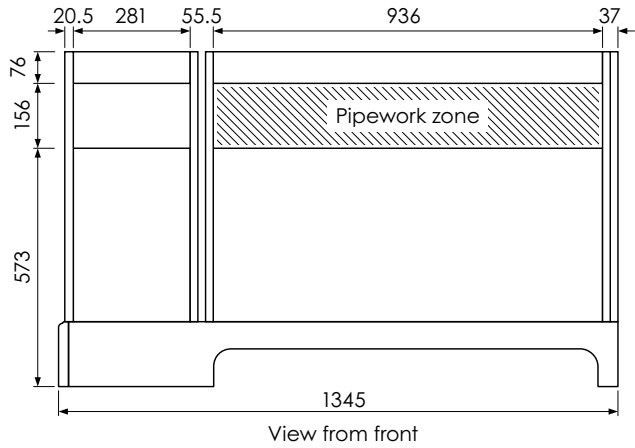

# Tetbury Curved (620)

All dimensions are in millimetres

**DESCRIPTION**

4 door curved unit, right hand (RCVU134)

**DATE**

April 2026

Worktop with single integral basin  
650-XX-WT13353/25CL

**RANGE**