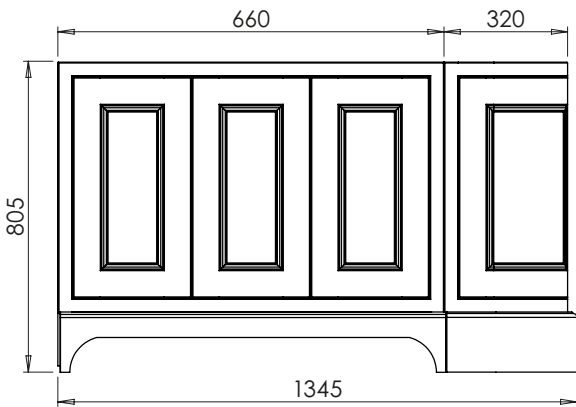

# Tetbury Curved (620)

All dimensions are in millimetres

**DESCRIPTION**

4 door curved unit, left hand (LCVU134)

**DATE**

April 2026

Worktop with single integral basin  
650-XX-WT13353/25CR

**RANGE**