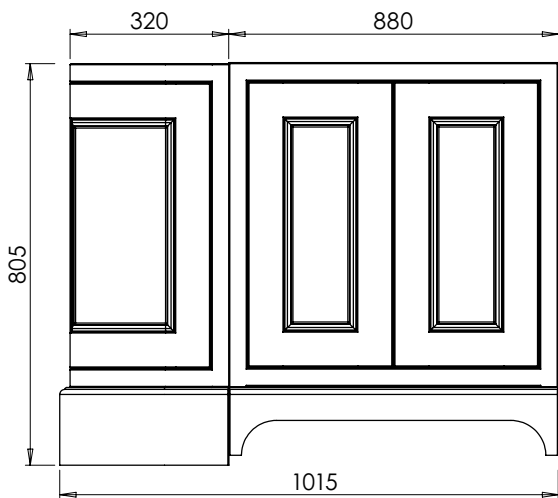

# Tetbury Curved (620)

All dimensions are in millimetres

**DESCRIPTION**

2 door curved unit (CVU68)

**DATE**

April 2026

Worktop with single integral basin  
650-XX-WT9953/25CL

**RANGE**

**Tetbury Curved (620)**

All dimensions are in millimetres

**DESCRIPTION**

3 door curved unit, left hand (LCVU101)

**DATE**

April 2026

Worktop with single integral basin  
650-XX-WT9953/25CR

**RANGE**