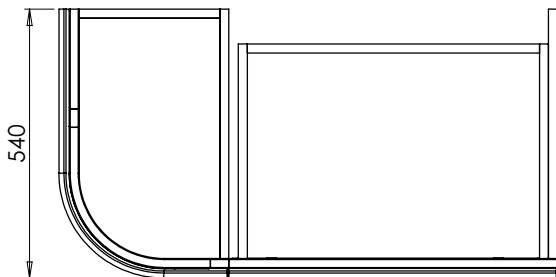

# Tetbury Curved (620)

All dimensions are in millimetres

**DESCRIPTION**

3 door curved unit, right hand (RCVU101)

**DATE**

April 2026

Worktop with single integral basin  
650-XX-WT9953/25CL

**RANGE**

# Tetbury Curved (620)

All dimensions are in millimetres

**DESCRIPTION**

1 door / 2 drawer curved unit, left hand (LCVU101D)

**DATE**

April 2026

View from front

Worktop with single integral basin  
650-XX-WT9953/25CR