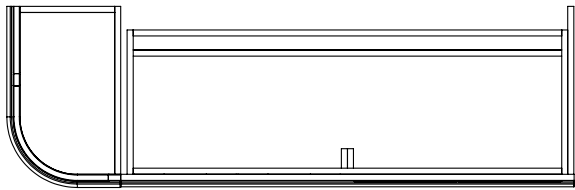

# Tetbury Curved (620)

All dimensions are in millimetres

**DESCRIPTION**

2 door / 2 drawer curved unit (CVU168D)

**DATE**

April 2026

Worktop with single integral basin  
650-XX-WT16853/25CL

**RANGE**