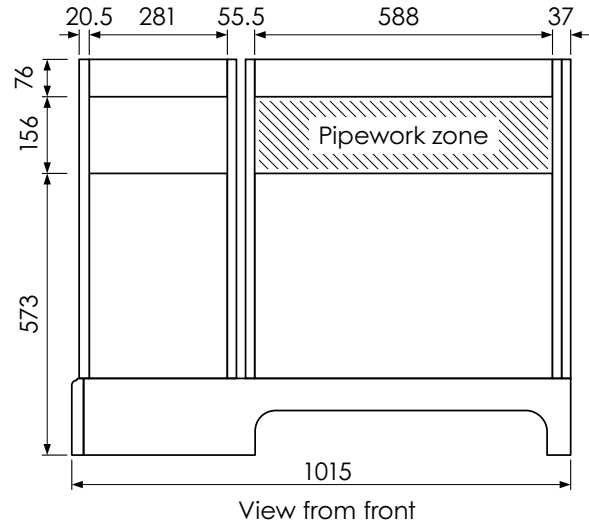

**Tetbury Curved (620)**

All dimensions are in millimetres

**DESCRIPTION**

3 door curved unit, left hand (LCVU101)

**DATE**

April 2026

Worktop with single integral basin  
650-XX-WT9953/25CR

**RANGE**

# Tetbury Curved (620)

All dimensions are in millimetres

**DESCRIPTION**

3 door curved unit, right hand (RCVU101)

**DATE**

April 2026

Worktop with single integral basin  
650-XX-WT9953/25CL

**RANGE**

# Tetbury Curved (620)

All dimensions are in millimetres

**DESCRIPTION**

1 door / 2 drawer curved unit, left hand (LCVU101D)

**DATE**

April 2026

View from front

Worktop with single integral basin  
650-XX-WT9953/25CR