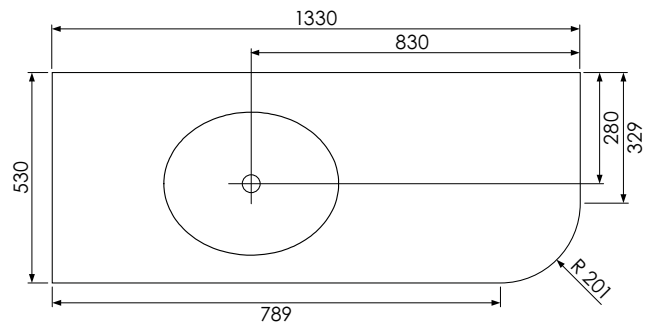

# Tetbury Curved (620)

All dimensions are in millimetres

**DESCRIPTION**

4 door curved unit, right hand (RCVU134)

**DATE**

April 2026

Worktop with single integral basin  
650-XX-WT13353/25CL

**RANGE**

# Tetbury Curved (620)

All dimensions are in millimetres

**DESCRIPTION**

1 door / 2 drawer curved unit, left hand (LCVU134D)

**DATE**

April 2026

Worktop with single integral basin  
650-XX-WT13353/25CR

**RANGE**

# Tetbury Curved (620)

All dimensions are in millimetres

**DESCRIPTION**

1 door / 2 drawer curved unit, right hand (RCVU134D)

**DATE**

April 2026

Worktop with single integral basin  
650-XX-WT16653/25BCE

Worktop with single integral basin  
650-XX-WT16653/25B2C