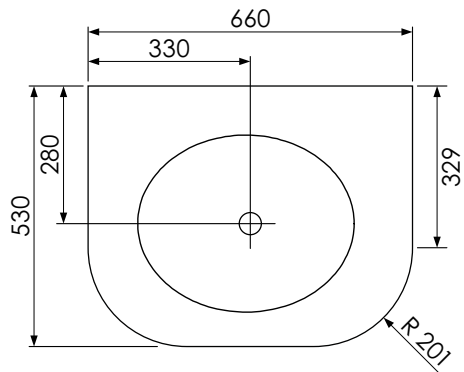

Worktop with single integral basin
650-XX-WT6653/25CE