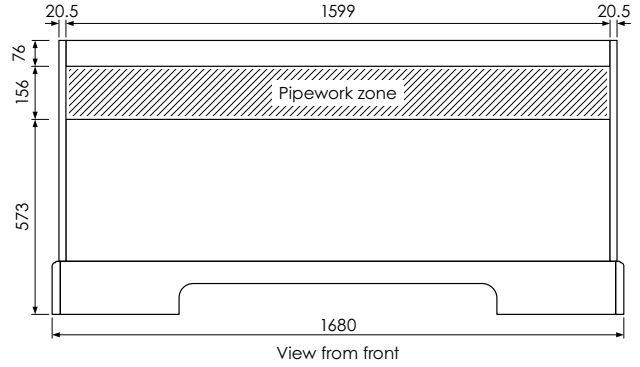

# Tetbury Curved (620)

All dimensions are in millimetres

**DESCRIPTION**

1 door / 2 drawer curved unit, right hand (RCVU134D)

**DATE**

April 2026

Worktop with single integral basin  
650-XX-WT16653/25BCE

Worktop with single integral basin  
650-XX-WT16653/25B2C