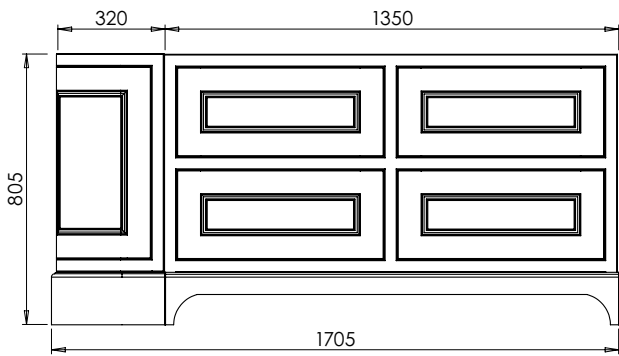

# Tetbury Curved (620)

All dimensions are in millimetres

**DESCRIPTION**

5 door curved unit, right hand (RCVU170)

**DATE**

April 2026

Worktop with single integral basin  
650-XX-WT16853/25CL

**RANGE**

# Tetbury Curved (620)

All dimensions are in millimetres

**DESCRIPTION**

1 door / 4 drawer curved unit, left hand (LCVU170D)

**DATE**

April 2026

Worktop with single integral basin  
650-XX-WT16853/25CR

**RANGE**