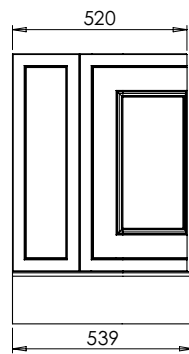

**RANGE**

**Tetbury Curved (620)**

All dimensions are in millimetres

**DESCRIPTION**

5 door curved unit (CVU168)

**DATE**

April 2026

Worktop with single integral basin  
650-XX-WT16653/25BCE

# Tetbury Curved (620)

All dimensions are in millimetres

**DESCRIPTION**

2 door / 2 drawer curved unit (CVU168D)

**DATE**

April 2026

Worktop with single integral basin  
650-XX-WT16853/25CL

**RANGE**

# Tetbury Curved (620)

All dimensions are in millimetres

**DESCRIPTION**

5 door curved unit, left hand (LCVU170)

**DATE**

April 2026

Worktop with single integral basin  
650-XX-WT16853/25CR

**RANGE**

# Tetbury Curved (620)

All dimensions are in millimetres

**DESCRIPTION**

5 door curved unit, right hand (RCVU170)

**DATE**

April 2026

Worktop with single integral basin  
650-XX-WT16853/25CL

**RANGE**