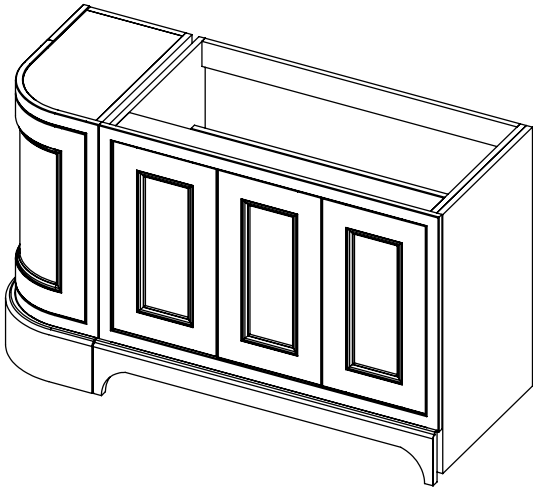

# Tetbury Curved (620)

All dimensions are in millimetres

**DESCRIPTION**

2 door / 2 drawer curved unit (CVU134D)

**DATE**

April 2026

Worktop with single integral basin  
650-XX-WT13353/25CL

**RANGE**