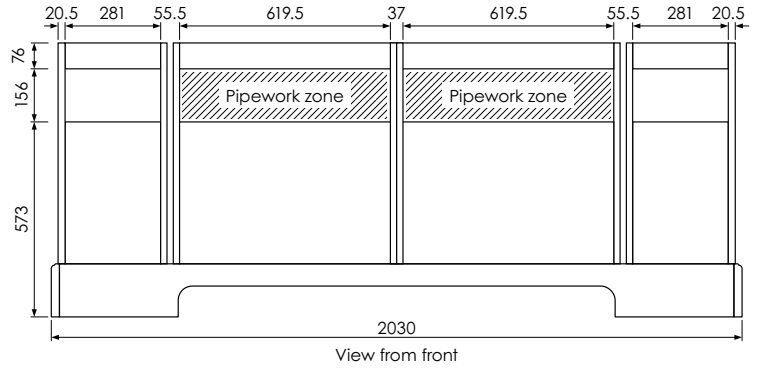

# Tetbury Curved (620)

All dimensions are in millimetres

**DESCRIPTION**

6 door curved unit (CVU203)

**DATE**

April 2026

Worktop with single integral basin  
650-XX-WT20153/25BCE

**RANGE**