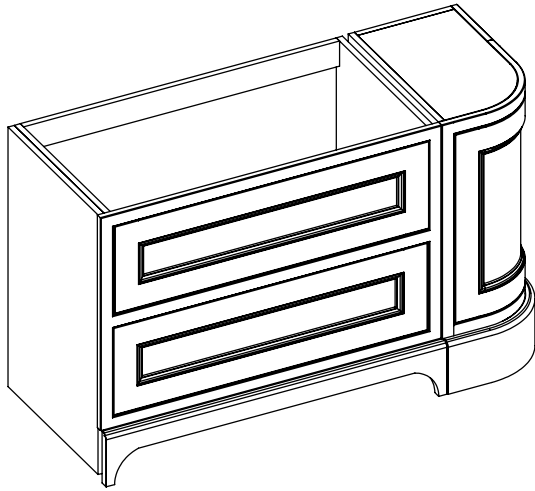

# Tetbury Curved (620)

All dimensions are in millimetres

**DESCRIPTION**

1 door / 2 drawer curved unit, left hand (LCVU134D)

**DATE**

April 2026

Worktop with single integral basin  
650-XX-WT13353/25CR

**RANGE**