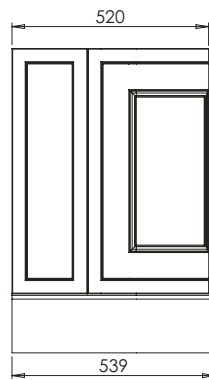

# Tetbury Curved (620)

All dimensions are in millimetres

**DESCRIPTION**

2 door / 2 drawer curved unit (CVU102D)

**DATE**

April 2026

View from front

Worktop with single integral basin  
650-XX-WT13253/25BCE

# Tetbury Curved (620)

All dimensions are in millimetres

**DESCRIPTION**

4 door curved unit (CVU134)

**DATE**

April 2026

View from front

Worktop with single integral basin  
650-XX-WT13253/25BCE