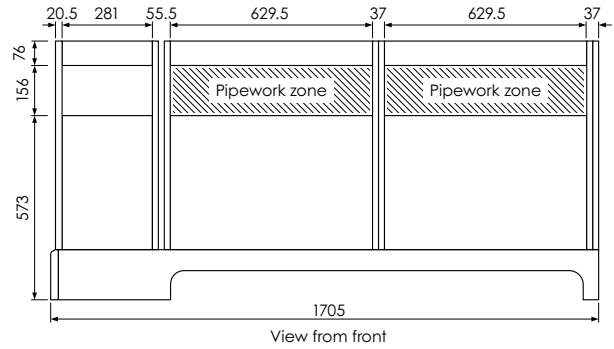

# Tetbury Curved (620)

All dimensions are in millimetres

**DESCRIPTION**

5 door curved unit, right hand (RCVU170)

**DATE**

April 2026

Worktop with single integral basin  
650-XX-WT16853/25CL

**RANGE**