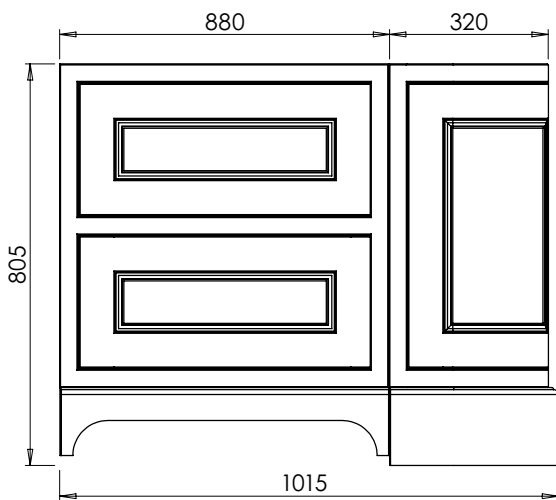

# Tetbury Curved (620)

All dimensions are in millimetres

**DESCRIPTION**

1 door / 2 drawer curved unit, left hand (LCVU101D)

**DATE**

April 2026

View from front

Worktop with single integral basin  
650-XX-WT9953/25CR