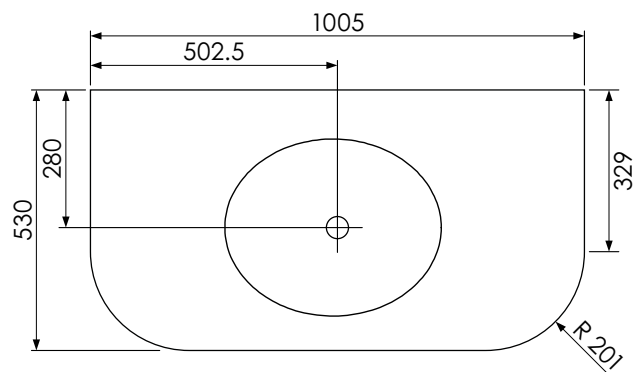

# Tetbury Curved (620)

All dimensions are in millimetres

**DESCRIPTION**

3 door curved unit (CVU102)

**DATE**

April 2026

Worktop with single integral basin  
650-XX-WT6653/25CE

**RANGE**

# Tetbury Curved (620)

All dimensions are in millimetres

**DESCRIPTION**

2 door / 2 drawer curved unit (CVU102D)

**DATE**

April 2026

View from front

Worktop with single integral basin  
650-XX-WT13253/25BCE