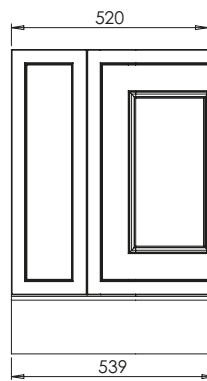

# Tetbury Curved (620)

All dimensions are in millimetres

**DESCRIPTION**

4 door curved unit (CVU134)

**DATE**

April 2026

View from front

Worktop with single integral basin  
650-XX-WT13253/25BCE