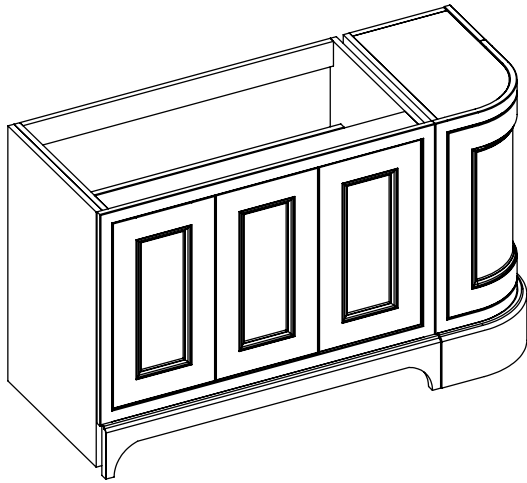

# Tetbury Curved (620)

All dimensions are in millimetres

**DESCRIPTION**

4 door curved unit, left hand (LCVU134)

**DATE**

April 2026

Worktop with single integral basin  
650-XX-WT13353/25CR

**RANGE**