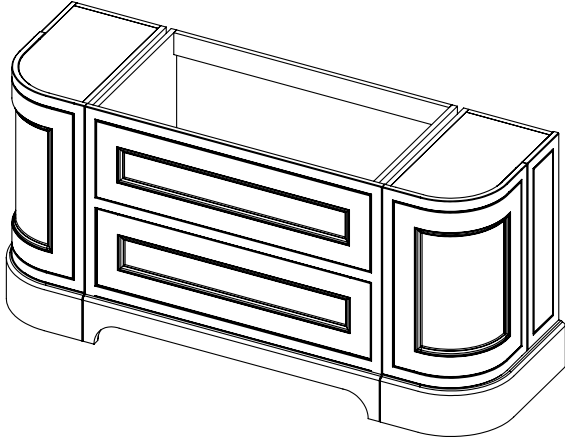

**RANGE**

**Tetbury Curved (620)**

All dimensions are in millimetres

**DESCRIPTION**

5 door curved unit (CVU168)

**DATE**

April 2026

Worktop with single integral basin  
650-XX-WT16653/25BCE