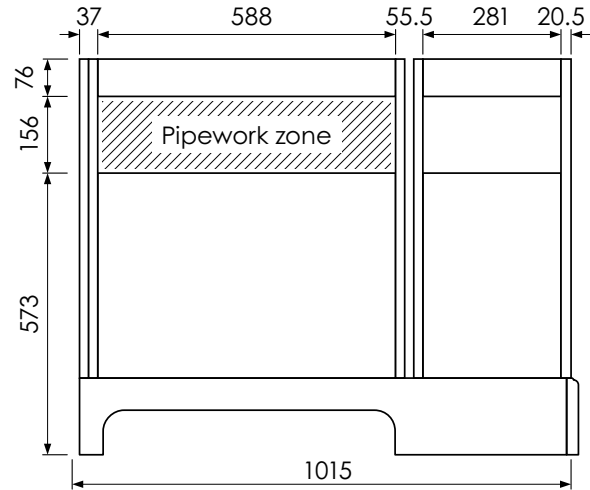

# Tetbury Curved (620)

All dimensions are in millimetres

**DESCRIPTION**

1 door / 2 drawer curved unit, left hand (LCVU101D)

**DATE**

April 2026

View from front

Worktop with single integral basin  
650-XX-WT9953/25CR