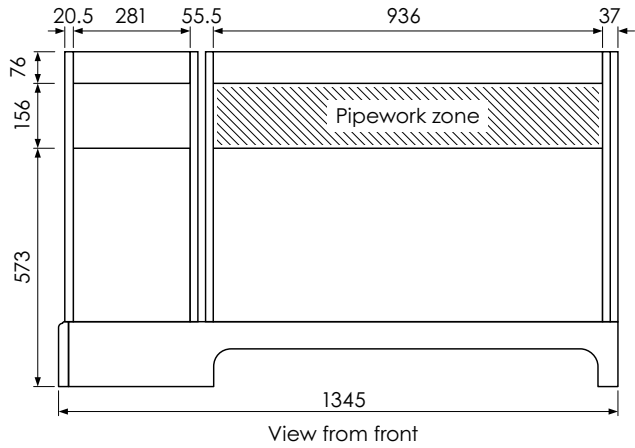

# Tetbury Curved (620)

All dimensions are in millimetres

**DESCRIPTION**

2 door / 2 drawer curved unit (CVU134D)

**DATE**

April 2026

Worktop with single integral basin  
650-XX-WT13353/25CL

**RANGE**