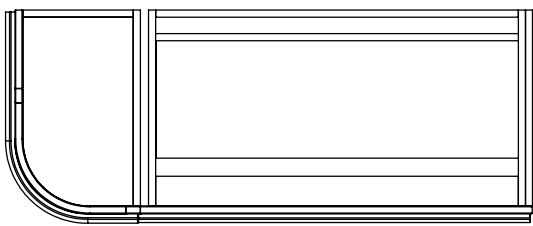

# Tetbury Curved (620)

All dimensions are in millimetres

**DESCRIPTION**

2 door / 2 drawer curved unit (CVU134D)

**DATE**

April 2026

Worktop with single integral basin  
650-XX-WT13353/25CL

**RANGE**