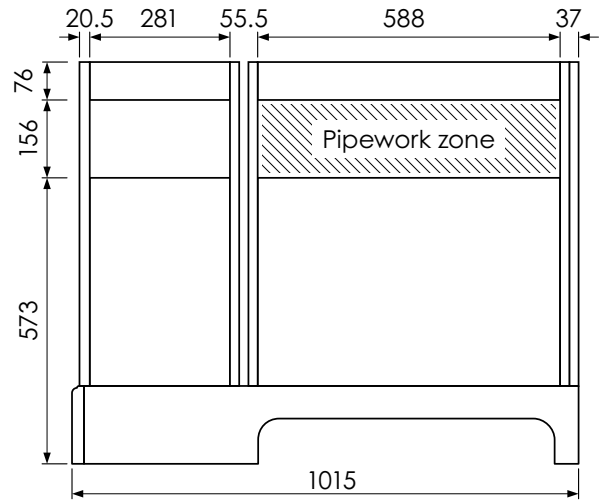

# Tetbury Curved (620)

All dimensions are in millimetres

**DESCRIPTION**

2 door curved unit (CVU68)

**DATE**

April 2026

Worktop with single integral basin  
650-XX-WT9953/25CL

**RANGE**

**Tetbury Curved (620)**

All dimensions are in millimetres

**DESCRIPTION**

3 door curved unit, left hand (LCVU101)

**DATE**

April 2026

Worktop with single integral basin  
650-XX-WT9953/25CR

**RANGE**