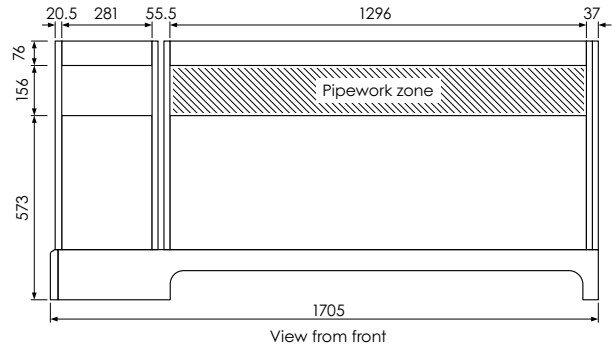

# Tetbury Curved (620)

All dimensions are in millimetres

**DESCRIPTION**

2 door / 2 drawer curved unit (CVU168D)

**DATE**

April 2026

Worktop with single integral basin  
650-XX-WT16853/25CL

**RANGE**

# Tetbury Curved (620)

All dimensions are in millimetres

**DESCRIPTION**

5 door curved unit, left hand (LCVU170)

**DATE**

April 2026

Worktop with single integral basin  
650-XX-WT16853/25CR

**RANGE**