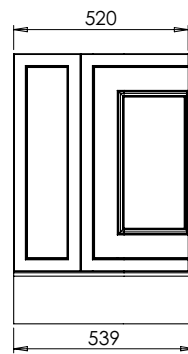

# Tetbury Curved (620)

All dimensions are in millimetres

**DESCRIPTION**

2 door / 2 drawer curved unit (CVU168D)

**DATE**

April 2026

Worktop with single integral basin  
650-XX-WT16853/25CL

**RANGE**

# Tetbury Curved (620)

All dimensions are in millimetres

**DESCRIPTION**

5 door curved unit, left hand (LCVU170)

**DATE**

April 2026

Worktop with single integral basin  
650-XX-WT16853/25CR

**RANGE**

# Tetbury Curved (620)

All dimensions are in millimetres

**DESCRIPTION**

5 door curved unit, right hand (RCVU170)

**DATE**

April 2026

Worktop with single integral basin  
650-XX-WT16853/25CL

**RANGE**