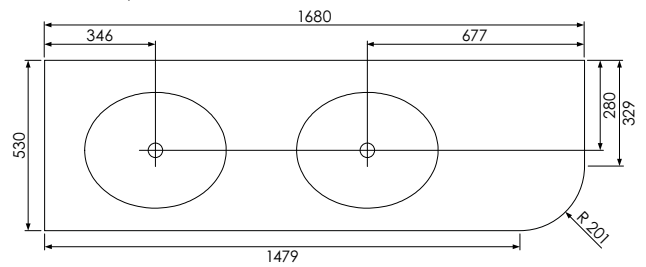

# Tetbury Curved (620)

All dimensions are in millimetres

**DESCRIPTION**

5 door curved unit, right hand (RCVU170)

**DATE**

April 2026

Worktop with single integral basin  
650-XX-WT16853/25CL

**RANGE**

# Tetbury Curved (620)

All dimensions are in millimetres

**DESCRIPTION**

1 door / 4 drawer curved unit, left hand (LCVU170D)

**DATE**

April 2026

Worktop with single integral basin  
650-XX-WT16853/25CR

**RANGE**

# Tetbury Curved (620)

All dimensions are in millimetres

**DESCRIPTION**

1 door / 4 drawer curved unit, right hand (RCVU170D)

**DATE**

April 2026

Worktop with single integral basin  
650-XX-WT20153/25BCCE

**RANGE**