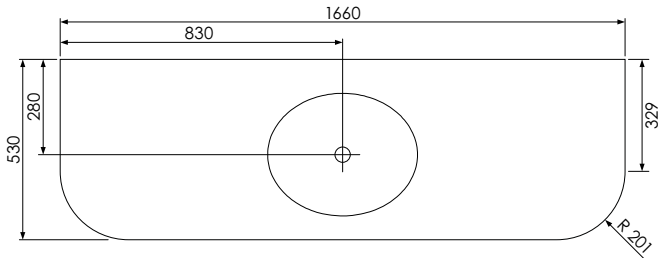

**RANGE**

**Tetbury Curved (620)**

All dimensions are in millimetres

**DESCRIPTION**

5 door curved unit (CVU168)

**DATE**

April 2026

Worktop with single integral basin  
650-XX-WT16653/25BCE

**RANGE**