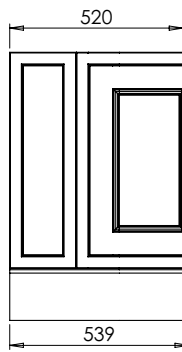

# Tetbury Curved (620)

All dimensions are in millimetres

**DESCRIPTION**

4 door curved unit, right hand (RCVU134)

**DATE**

April 2026

Worktop with single integral basin  
650-XX-WT13353/25CL

**RANGE**

# Tetbury Curved (620)

All dimensions are in millimetres

**DESCRIPTION**

1 door / 2 drawer curved unit, left hand (LCVU134D)

**DATE**

April 2026

Worktop with single integral basin  
650-XX-WT13353/25CR

**RANGE**

# Tetbury Curved (620)

All dimensions are in millimetres

**DESCRIPTION**

1 door / 2 drawer curved unit, right hand (RCVU134D)

**DATE**

April 2026

Worktop with single integral basin  
650-XX-WT16653/25BCE

Worktop with single integral basin  
650-XX-WT16653/25B2C

**RANGE**

**Tetbury Curved (620)**

All dimensions are in millimetres

**DESCRIPTION**

5 door curved unit (CVU168)

**DATE**

April 2026

Worktop with single integral basin  
650-XX-WT16653/25BCE