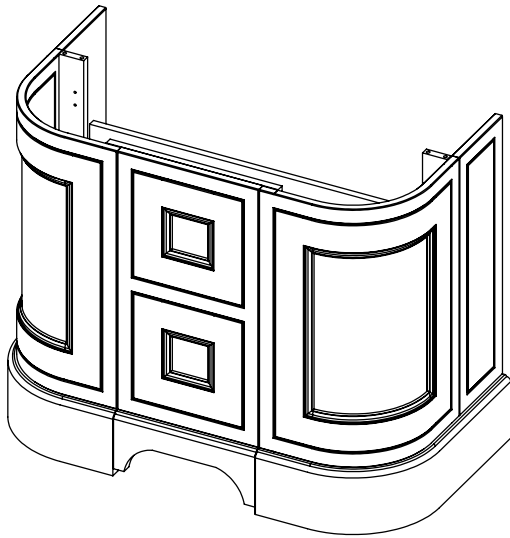

# Tetbury Curved (620)

All dimensions are in millimetres

**DESCRIPTION**

3 door curved unit (CVU102)

**DATE**

April 2026

Worktop with single integral basin  
650-XX-WT6653/25CE

**RANGE**