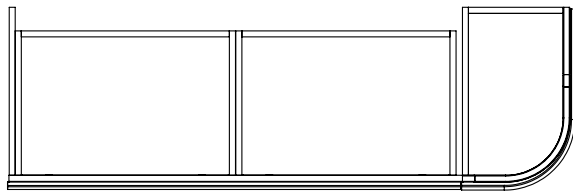

# Tetbury Curved (620)

All dimensions are in millimetres

**DESCRIPTION**

1 door / 4 drawer curved unit, left hand (LCVU170D)

**DATE**

April 2026

Worktop with single integral basin  
650-XX-WT16853/25CR

**RANGE**