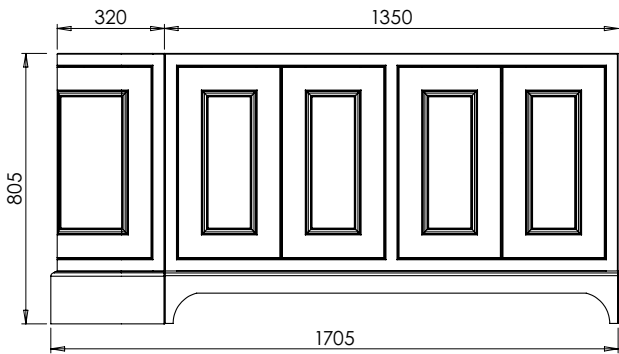

# Tetbury Curved (620)

All dimensions are in millimetres

**DESCRIPTION**

2 door / 2 drawer curved unit (CVU168D)

**DATE**

April 2026

Worktop with single integral basin  
650-XX-WT16853/25CL

**RANGE**