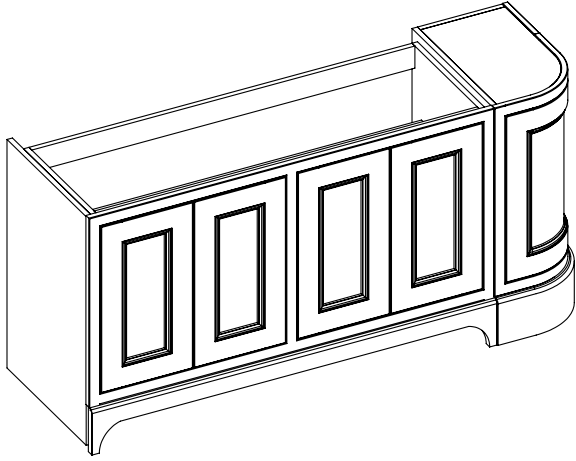

# Tetbury Curved (620)

All dimensions are in millimetres

**DESCRIPTION**

5 door curved unit, left hand (LCVU170)

**DATE**

April 2026

Worktop with single integral basin  
650-XX-WT16853/25CR

**RANGE**