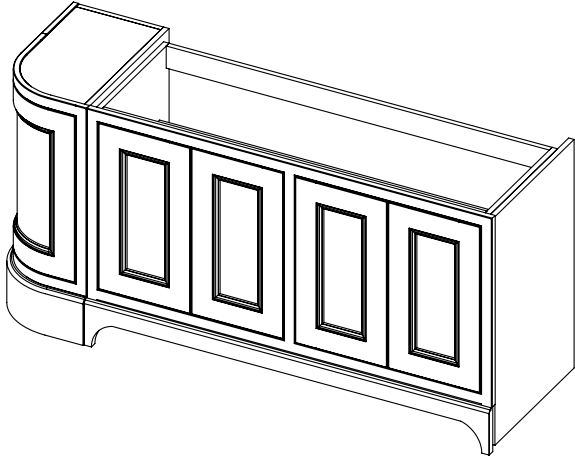

# Tetbury Curved (620)

All dimensions are in millimetres

**DESCRIPTION**

2 door / 2 drawer curved unit (CVU168D)

**DATE**

April 2026

Worktop with single integral basin  
650-XX-WT16853/25CL

**RANGE**