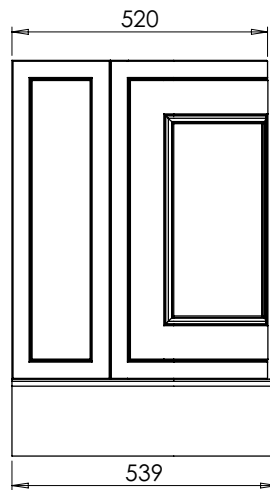

# Tetbury Curved (620)

All dimensions are in millimetres

**DESCRIPTION**

1 door / 2 drawer curved unit, right hand (RCVU101D)

**DATE**

April 2026

View from front

Worktop with single integral basin  
650-XX-WT6653/25CE