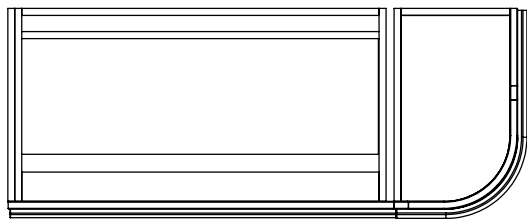

# Tetbury Curved (620)

All dimensions are in millimetres

**DESCRIPTION**

4 door curved unit, left hand (LCVU134)

**DATE**

April 2026

Worktop with single integral basin  
650-XX-WT13353/25CR

**RANGE**