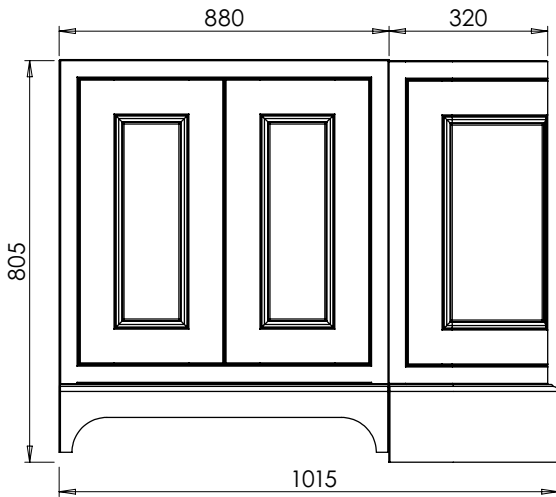

**Tetbury Curved (620)**

All dimensions are in millimetres

**DESCRIPTION**

3 door curved unit, left hand (LCVU101)

**DATE**

April 2026

Worktop with single integral basin  
650-XX-WT9953/25CR

**RANGE**