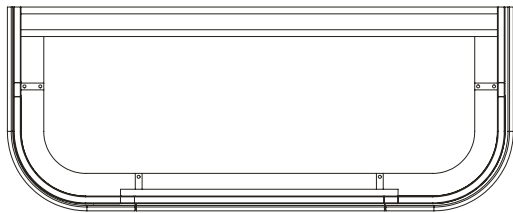

# Tetbury Curved (620)

All dimensions are in millimetres

**DESCRIPTION**

2 door / 2 drawer curved unit (CVU102D)

**DATE**

April 2026

View from front

Worktop with single integral basin  
650-XX-WT13253/25BCE