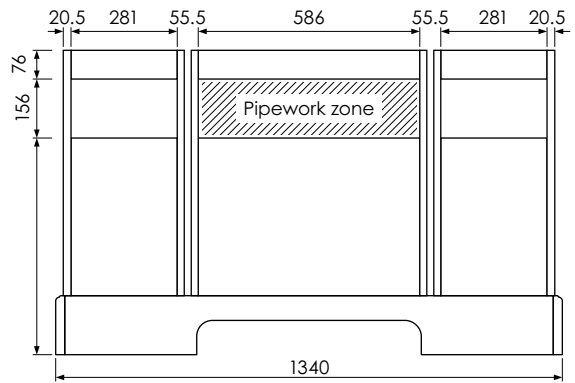

# Tetbury Curved (620)

All dimensions are in millimetres

**DESCRIPTION**

4 door curved unit (CVU134)

**DATE**

April 2026

View from front

Worktop with single integral basin  
650-XX-WT13253/25BCE