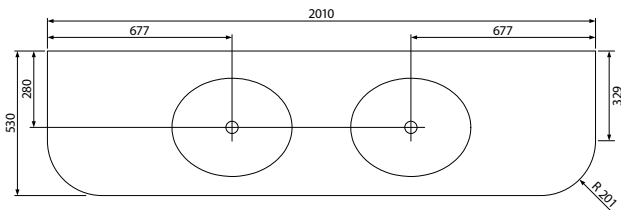

# Tetbury Curved (620)

All dimensions are in millimetres

**DESCRIPTION**

1 door / 4 drawer curved unit, left hand (LCVU170D)

**DATE**

April 2026

Worktop with single integral basin  
650-XX-WT16853/25CR

**RANGE**

# Tetbury Curved (620)

All dimensions are in millimetres

**DESCRIPTION**

1 door / 4 drawer curved unit, right hand (RCVU170D)

**DATE**

April 2026

Worktop with single integral basin  
650-XX-WT20153/25BCCE

**RANGE**

# Tetbury Curved (620)

All dimensions are in millimetres

**DESCRIPTION**

6 door curved unit (CVU203)

**DATE**

April 2026

Worktop with single integral basin  
650-XX-WT20153/25BCE

**RANGE**