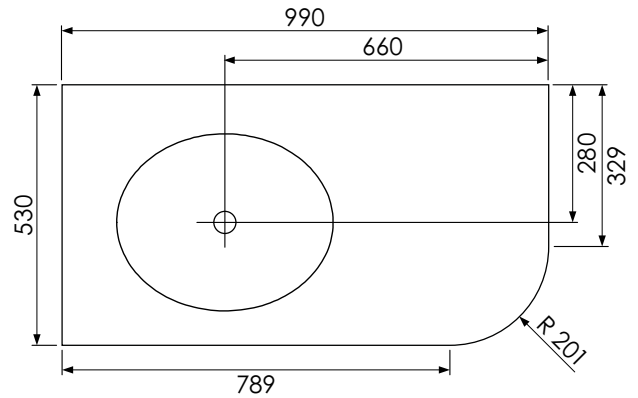

# Tetbury Curved (620)

All dimensions are in millimetres

**DESCRIPTION**

2 door curved unit (CVU68)

**DATE**

April 2026

Worktop with single integral basin  
650-XX-WT9953/25CL

**RANGE**

**Tetbury Curved (620)**

All dimensions are in millimetres

**DESCRIPTION**

3 door curved unit, left hand (LCVU101)

**DATE**

April 2026

Worktop with single integral basin  
650-XX-WT9953/25CR

**RANGE**

# Tetbury Curved (620)

All dimensions are in millimetres

**DESCRIPTION**

3 door curved unit, right hand (RCVU101)

**DATE**

April 2026

Worktop with single integral basin  
650-XX-WT9953/25CL

**RANGE**

# Tetbury Curved (620)

All dimensions are in millimetres

**DESCRIPTION**

1 door / 2 drawer curved unit, left hand (LCVU101D)

**DATE**

April 2026

View from front

Worktop with single integral basin  
650-XX-WT9953/25CR