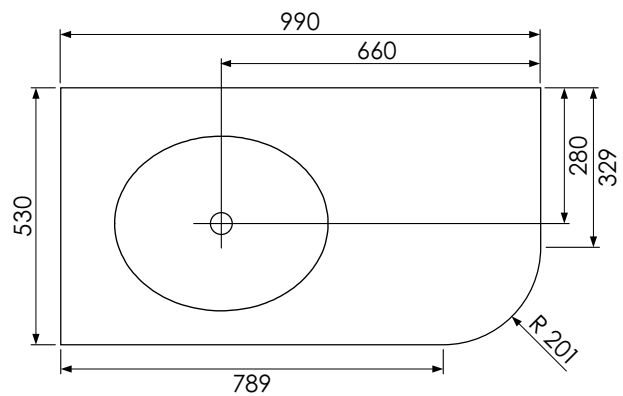

# Tetbury Curved (620)

All dimensions are in millimetres

**DESCRIPTION**

3 door curved unit, right hand (RCVU101)

**DATE**

April 2026

Worktop with single integral basin  
650-XX-WT9953/25CL

**RANGE**

# Tetbury Curved (620)

All dimensions are in millimetres

**DESCRIPTION**

1 door / 2 drawer curved unit, left hand (LCVU101D)

**DATE**

April 2026

View from front

Worktop with single integral basin  
650-XX-WT9953/25CR

**RANGE**