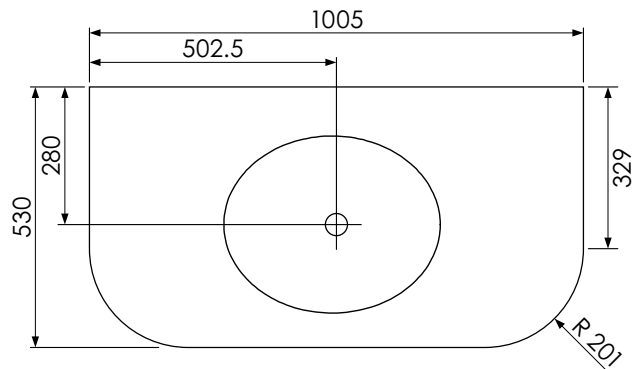

# Tetbury Curved (620)

All dimensions are in millimetres

**DESCRIPTION**

1 door / 2 drawer curved unit, right hand (RCVU101D)

**DATE**

April 2026

View from front

Worktop with single integral basin  
650-XX-WT6653/25CE