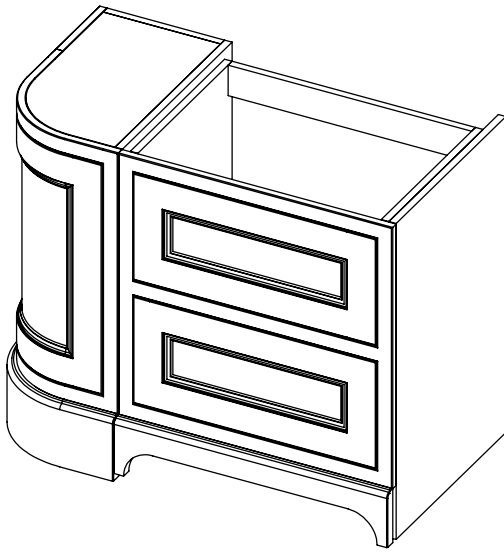

# Tetbury Curved (620)

All dimensions are in millimetres

**DESCRIPTION**

3 door curved unit, right hand (RCVU101)

**DATE**

April 2026

Worktop with single integral basin  
650-XX-WT9953/25CL

**RANGE**

# Tetbury Curved (620)

All dimensions are in millimetres

**DESCRIPTION**

1 door / 2 drawer curved unit, left hand (LCVU101D)

**DATE**

April 2026

View from front

Worktop with single integral basin  
650-XX-WT9953/25CR