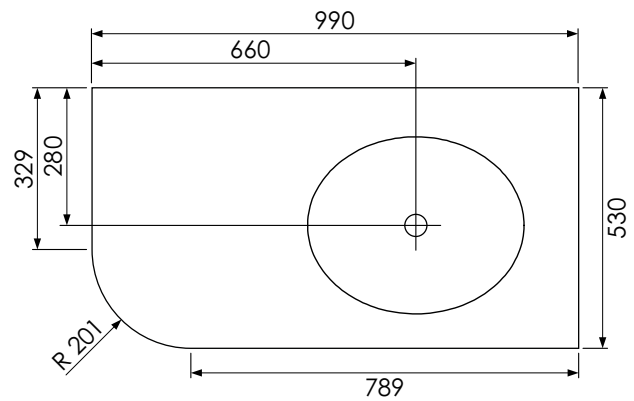

**Tetbury Curved (620)**

All dimensions are in millimetres

**DESCRIPTION**

3 door curved unit, left hand (LCVU101)

**DATE**

April 2026

Worktop with single integral basin  
650-XX-WT9953/25CR

**RANGE**

# Tetbury Curved (620)

All dimensions are in millimetres

**DESCRIPTION**

3 door curved unit, right hand (RCVU101)

**DATE**

April 2026

Worktop with single integral basin  
650-XX-WT9953/25CL

**RANGE**

# Tetbury Curved (620)

All dimensions are in millimetres

**DESCRIPTION**

1 door / 2 drawer curved unit, left hand (LCVU101D)

**DATE**

April 2026

View from front

Worktop with single integral basin  
650-XX-WT9953/25CR