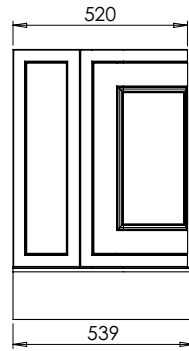

# Tetbury Curved (620)

All dimensions are in millimetres

**DESCRIPTION**

5 door curved unit, left hand (LCVU170)

**DATE**

April 2026

Worktop with single integral basin  
650-XX-WT16853/25CR

**RANGE**

# Tetbury Curved (620)

All dimensions are in millimetres

**DESCRIPTION**

5 door curved unit, right hand (RCVU170)

**DATE**

April 2026

Worktop with single integral basin  
650-XX-WT16853/25CL

**RANGE**

# Tetbury Curved (620)

All dimensions are in millimetres

**DESCRIPTION**

1 door / 4 drawer curved unit, left hand (LCVU170D)

**DATE**

April 2026

Worktop with single integral basin  
650-XX-WT16853/25CR

**RANGE**