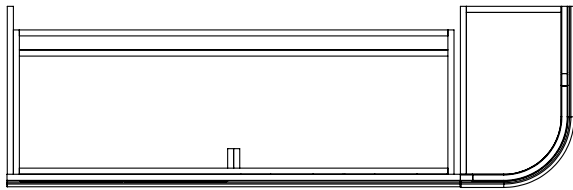

# Tetbury Curved (620)

All dimensions are in millimetres

**DESCRIPTION**

5 door curved unit, left hand (LCVU170)

**DATE**

April 2026

Worktop with single integral basin  
650-XX-WT16853/25CR

**RANGE**