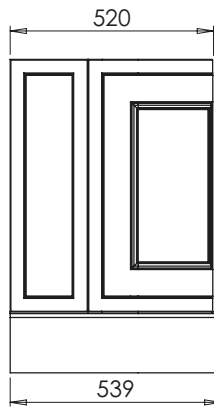

# Tetbury Curved (620)

All dimensions are in millimetres

**DESCRIPTION**

4 door curved unit, left hand (LCVU134)

**DATE**

April 2026

Worktop with single integral basin  
650-XX-WT13353/25CR

**RANGE**

# Tetbury Curved (620)

All dimensions are in millimetres

**DESCRIPTION**

4 door curved unit, right hand (RCVU134)

**DATE**

April 2026

Worktop with single integral basin  
650-XX-WT13353/25CL

**RANGE**

# Tetbury Curved (620)

All dimensions are in millimetres

**DESCRIPTION**

1 door / 2 drawer curved unit, left hand (LCVU134D)

**DATE**

April 2026

Worktop with single integral basin  
650-XX-WT13353/25CR

**RANGE**