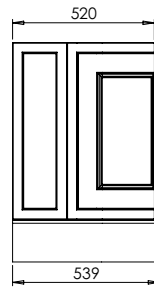

# Tetbury Curved (620)

All dimensions are in millimetres

**DESCRIPTION**

1 door / 4 drawer curved unit, right hand (RCVU170D)

**DATE**

April 2026

Worktop with single integral basin  
650-XX-WT20153/25BCCE

**RANGE**

# Tetbury Curved (620)

All dimensions are in millimetres

**DESCRIPTION**

6 door curved unit (CVU203)

**DATE**

April 2026

Worktop with single integral basin  
650-XX-WT20153/25BCE

**RANGE**

# Tetbury Curved (620)

All dimensions are in millimetres

**DESCRIPTION**

2 door / 4 drawer curved unit (CVU203D)

**DATE**

April 2026

**E:** [sales@burbidgebathroommakers.co.uk](mailto:sales@burbidgebathroommakers.co.uk)  
**T:** 024 7667 1600  
**W:** [burbidgebathroommakers.co.uk](http://burbidgebathroommakers.co.uk)