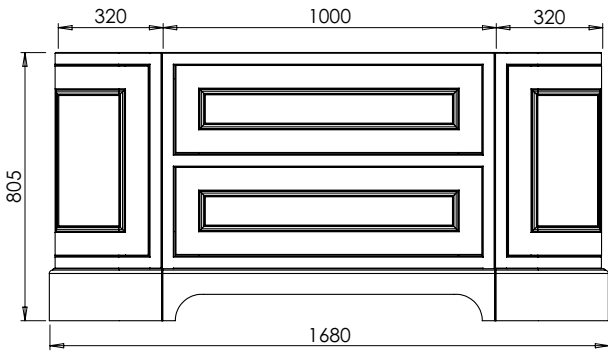

**RANGE**

**Tetbury Curved (620)**

All dimensions are in millimetres

**DESCRIPTION**

5 door curved unit (CVU168)

**DATE**

April 2026

Worktop with single integral basin  
650-XX-WT16653/25BCE