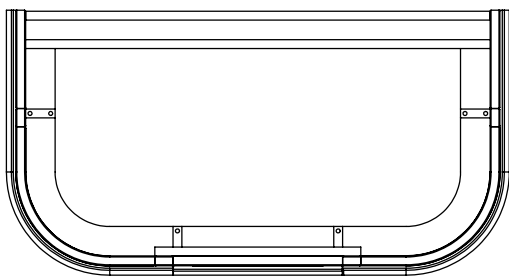

# Tetbury Curved (620)

All dimensions are in millimetres

**DESCRIPTION**

1 door / 2 drawer curved unit, right hand (RCVU101D)

**DATE**

April 2026

View from front

Worktop with single integral basin  
650-XX-WT6653/25CE