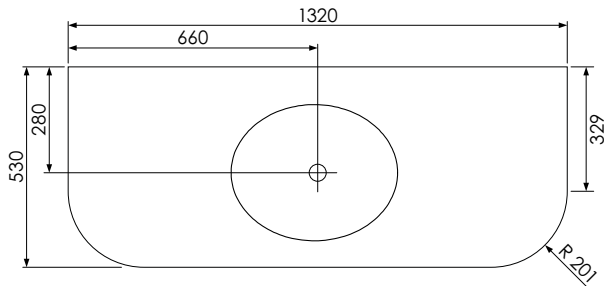

# Tetbury Curved (620)

All dimensions are in millimetres

**DESCRIPTION**

4 door curved unit (CVU134)

**DATE**

April 2026

View from front

Worktop with single integral basin  
650-XX-WT13253/25BCE