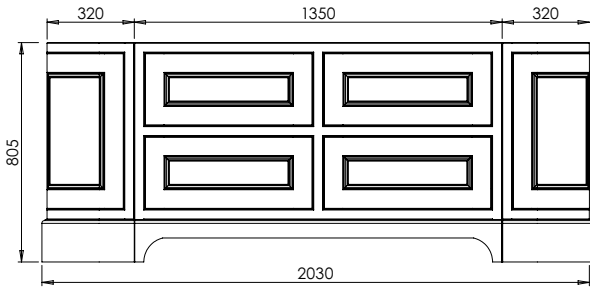

# Tetbury Curved (620)

All dimensions are in millimetres

**DESCRIPTION**

6 door curved unit (CVU203)

**DATE**

April 2026

Worktop with single integral basin  
650-XX-WT20153/25BCE

**RANGE**