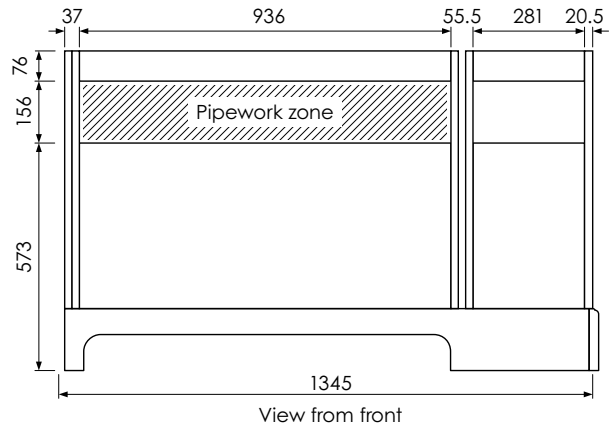

# Tetbury Curved (620)

All dimensions are in millimetres

**DESCRIPTION**

1 door / 2 drawer curved unit, left hand (LCVU134D)

**DATE**

April 2026

Worktop with single integral basin  
650-XX-WT13353/25CR

**RANGE**