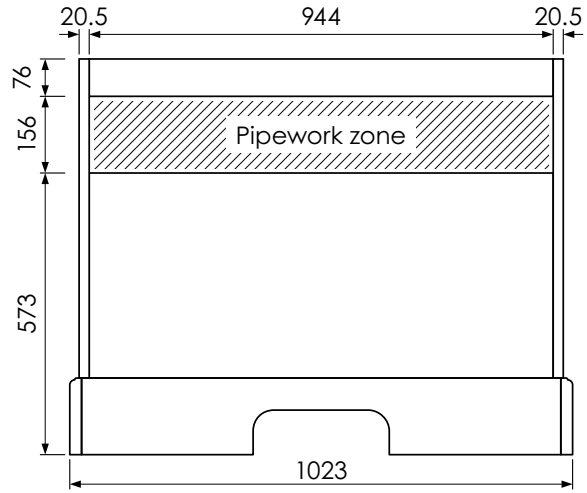

# Tetbury Curved (620)

All dimensions are in millimetres

**DESCRIPTION**

1 door / 2 drawer curved unit, right hand (RCVU101D)

**DATE**

April 2026

View from front

Worktop with single integral basin  
650-XX-WT6653/25CE