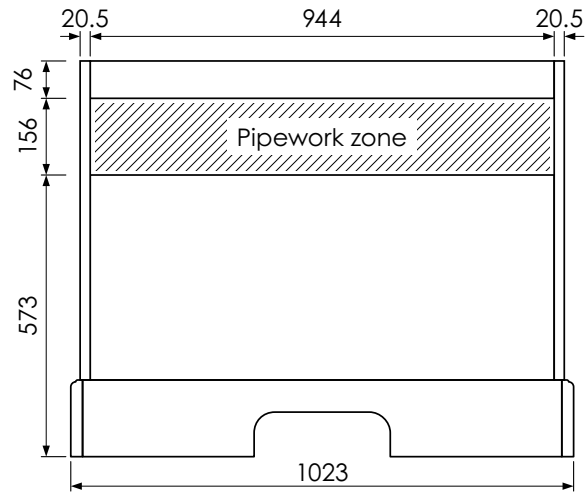

# Tetbury Curved (620)

All dimensions are in millimetres

**DESCRIPTION**

3 door curved unit (CVU102)

**DATE**

April 2026

Worktop with single integral basin  
650-XX-WT6653/25CE

**RANGE**