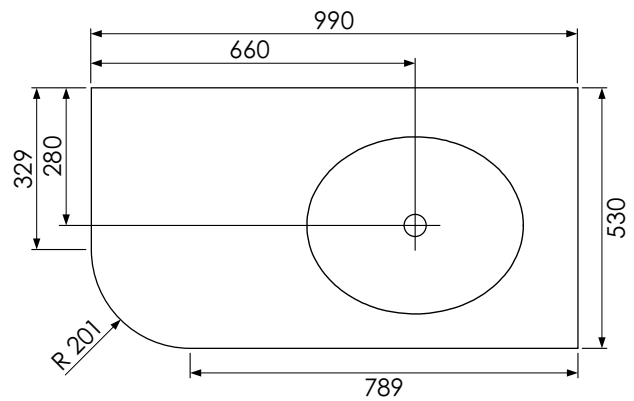

# Tetbury Curved (620)

All dimensions are in millimetres

**DESCRIPTION**

2 door curved unit (CVU68)

**DATE**

April 2026

Worktop with single integral basin  
650-XX-WT9953/25CL

**RANGE**

**Tetbury Curved (620)**

All dimensions are in millimetres

**DESCRIPTION**

3 door curved unit, left hand (LCVU101)

**DATE**

April 2026

Worktop with single integral basin  
650-XX-WT9953/25CR

**RANGE**

# Tetbury Curved (620)

All dimensions are in millimetres

**DESCRIPTION**

3 door curved unit, right hand (RCVU101)

**DATE**

April 2026

Worktop with single integral basin  
650-XX-WT9953/25CL

**RANGE**