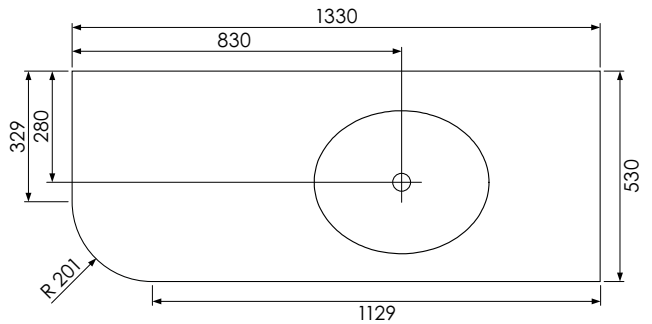

# Tetbury Curved (620)

All dimensions are in millimetres

**DESCRIPTION**

4 door curved unit, right hand (RCVU134)

**DATE**

April 2026

Worktop with single integral basin  
650-XX-WT13353/25CL

**RANGE**

# Tetbury Curved (620)

All dimensions are in millimetres

**DESCRIPTION**

1 door / 2 drawer curved unit, left hand (LCVU134D)

**DATE**

April 2026

Worktop with single integral basin  
650-XX-WT13353/25CR

**RANGE**