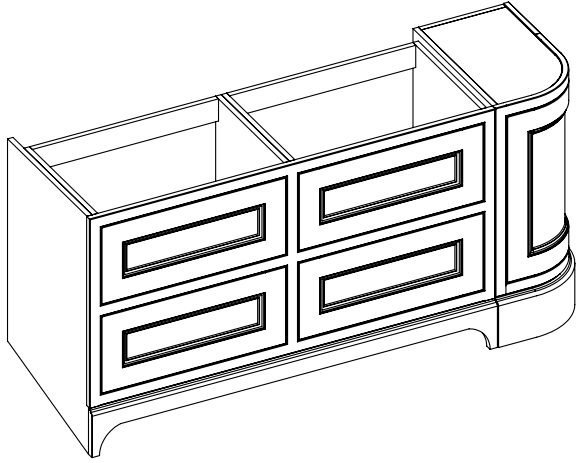

# Tetbury Curved (620)

All dimensions are in millimetres

**DESCRIPTION**

1 door / 4 drawer curved unit, left hand (LCVU170D)

**DATE**

April 2026

Worktop with single integral basin  
650-XX-WT16853/25CR

**RANGE**