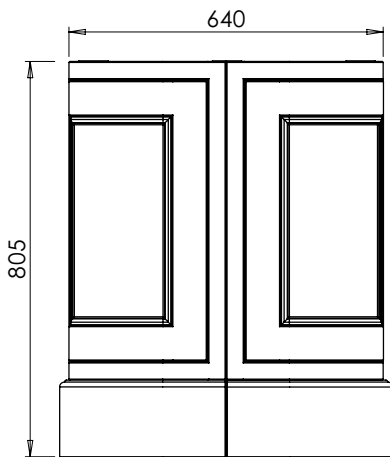

View from front

Worktop with single integral basin
650-XX-WT6653/25CE

RANGE

Tetbury Curved (620)

All dimensions are in millimetres

DESCRIPTION

2 door curved unit (CVU68)

DATE

April 2026