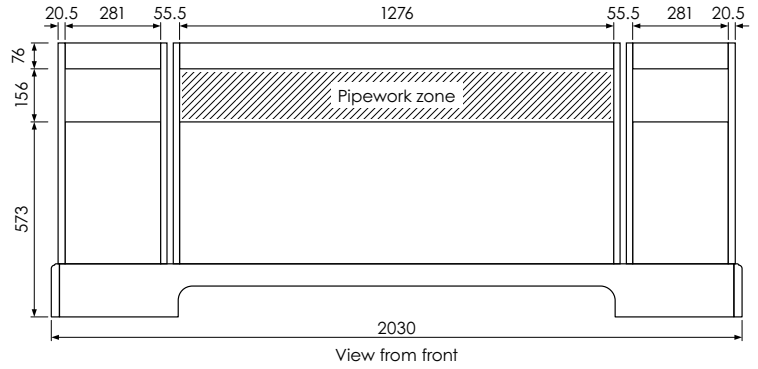

# Tetbury Curved (620)

All dimensions are in millimetres

**DESCRIPTION**

1 door / 4 drawer curved unit, right hand (RCVU170D)

**DATE**

April 2026

Worktop with single integral basin  
650-XX-WT20153/25BCCE

**RANGE**

# Tetbury Curved (620)

All dimensions are in millimetres

**DESCRIPTION**

6 door curved unit (CVU203)

**DATE**

April 2026

Worktop with single integral basin  
650-XX-WT20153/25BCE

**RANGE**