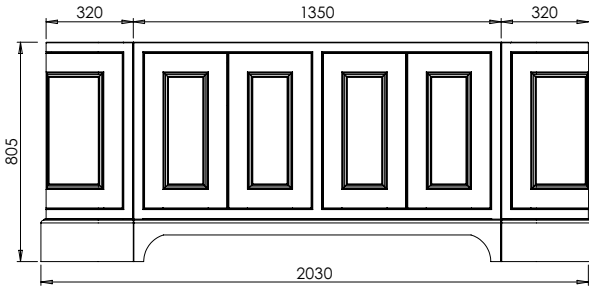

# Tetbury Curved (620)

All dimensions are in millimetres

**DESCRIPTION**

1 door / 4 drawer curved unit, right hand (RCVU170D)

**DATE**

April 2026

Worktop with single integral basin  
650-XX-WT20153/25BCCE

**RANGE**

# Tetbury Curved (620)

All dimensions are in millimetres

**DESCRIPTION**

6 door curved unit (CVU203)

**DATE**

April 2026

Worktop with single integral basin  
650-XX-WT20153/25BCE

**RANGE**