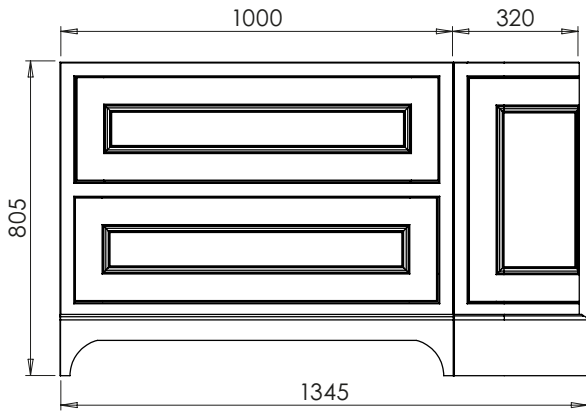

# Tetbury Curved (620)

All dimensions are in millimetres

**DESCRIPTION**

1 door / 2 drawer curved unit, left hand (LCVU134D)

**DATE**

April 2026

Worktop with single integral basin  
650-XX-WT13353/25CR

**RANGE**