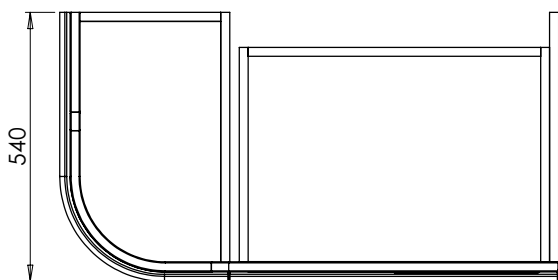

# Tetbury Curved (620)

All dimensions are in millimetres

**DESCRIPTION**

2 door curved unit (CVU68)

**DATE**

April 2026

Worktop with single integral basin  
650-XX-WT9953/25CL

**RANGE**

**Tetbury Curved (620)**

All dimensions are in millimetres

**DESCRIPTION**

3 door curved unit, left hand (LCVU101)

**DATE**

April 2026

Worktop with single integral basin  
650-XX-WT9953/25CR

**RANGE**