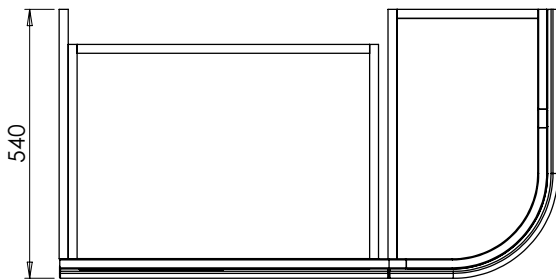

**Tetbury Curved (620)**

All dimensions are in millimetres

**DESCRIPTION**

3 door curved unit, left hand (LCVU101)

**DATE**

April 2026

Worktop with single integral basin  
650-XX-WT9953/25CR

**RANGE**

# Tetbury Curved (620)

All dimensions are in millimetres

**DESCRIPTION**

3 door curved unit, right hand (RCVU101)

**DATE**

April 2026

Worktop with single integral basin  
650-XX-WT9953/25CL

**RANGE**