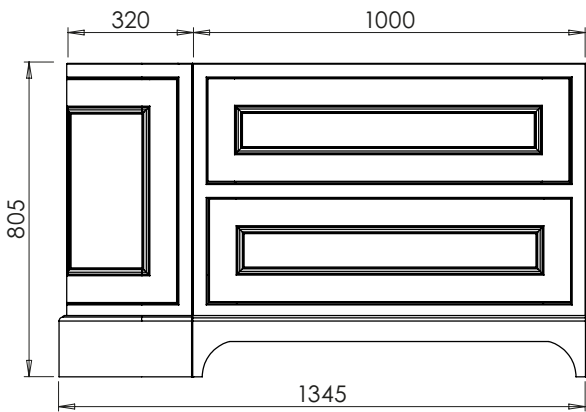

# Tetbury Curved (620)

All dimensions are in millimetres

**DESCRIPTION**

4 door curved unit, right hand (RCVU134)

**DATE**

April 2026

Worktop with single integral basin  
650-XX-WT13353/25CL

**RANGE**