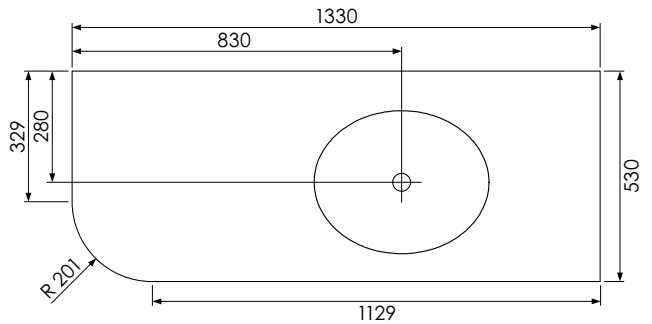

# Tetbury Curved (620)

All dimensions are in millimetres

**DESCRIPTION**

2 door / 2 drawer curved unit (CVU134D)

**DATE**

April 2026

Worktop with single integral basin  
650-XX-WT13353/25CL

**RANGE**

# Tetbury Curved (620)

All dimensions are in millimetres

**DESCRIPTION**

4 door curved unit, left hand (LCVU134)

**DATE**

April 2026

Worktop with single integral basin  
650-XX-WT13353/25CR

**RANGE**

# Tetbury Curved (620)

All dimensions are in millimetres

**DESCRIPTION**

4 door curved unit, right hand (RCVU134)

**DATE**

April 2026

Worktop with single integral basin  
650-XX-WT13353/25CL

**RANGE**