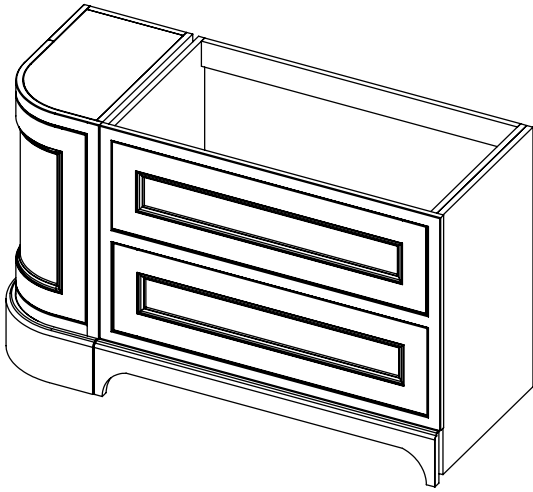

# Tetbury Curved (620)

All dimensions are in millimetres

**DESCRIPTION**

4 door curved unit, right hand (RCVU134)

**DATE**

April 2026

Worktop with single integral basin  
650-XX-WT13353/25CL

**RANGE**