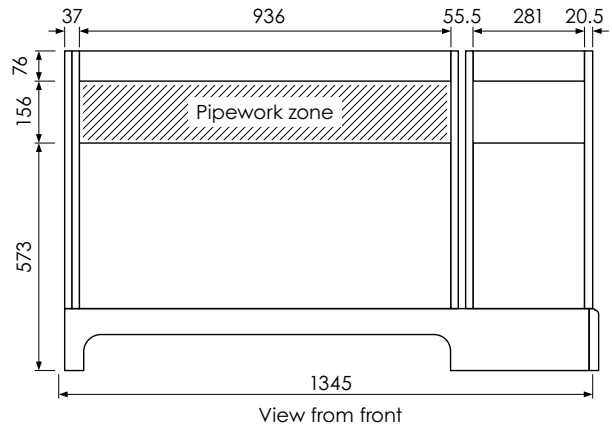

# Tetbury Curved (620)

All dimensions are in millimetres

**DESCRIPTION**

4 door curved unit, left hand (LCVU134)

**DATE**

April 2026

Worktop with single integral basin  
650-XX-WT13353/25CR

**RANGE**

# Tetbury Curved (620)

All dimensions are in millimetres

**DESCRIPTION**

4 door curved unit, right hand (RCVU134)

**DATE**

April 2026

Worktop with single integral basin  
650-XX-WT13353/25CL

**RANGE**