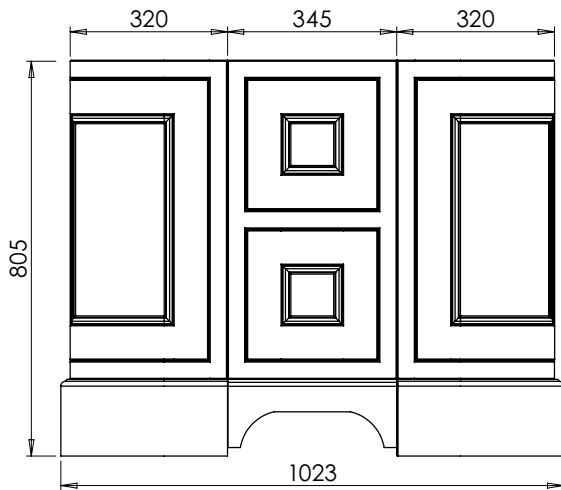

# Tetbury Curved (620)

All dimensions are in millimetres

**DESCRIPTION**

3 door curved unit (CVU102)

**DATE**

April 2026

Worktop with single integral basin  
650-XX-WT6653/25CE

**RANGE**