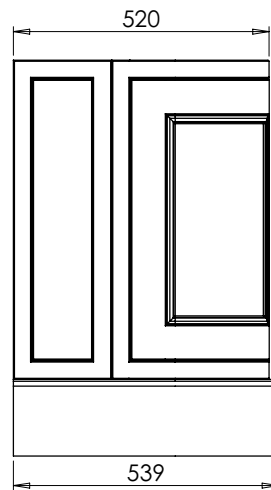

# Tetbury Curved (620)

All dimensions are in millimetres

**DESCRIPTION**

3 door curved unit (CVU102)

**DATE**

April 2026

Worktop with single integral basin  
650-XX-WT6653/25CE

**RANGE**

# Tetbury Curved (620)

All dimensions are in millimetres

**DESCRIPTION**

2 door / 2 drawer curved unit (CVU102D)

**DATE**

April 2026

View from front

Worktop with single integral basin  
650-XX-WT13253/25BCE