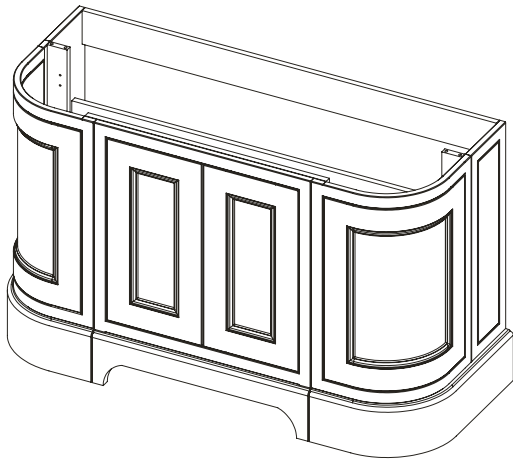

# Tetbury Curved (620)

All dimensions are in millimetres

**DESCRIPTION**

2 door / 2 drawer curved unit (CVU102D)

**DATE**

April 2026

View from front

Worktop with single integral basin  
650-XX-WT13253/25BCE