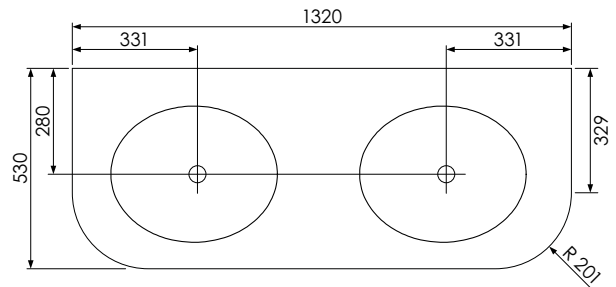

Worktop with single integral basin
650-XX-WT13253/25B2C