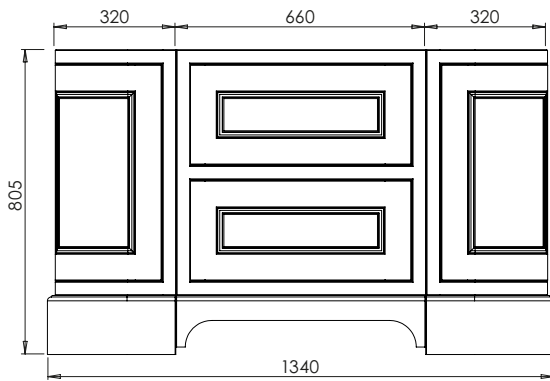

# Tetbury Curved (620)

All dimensions are in millimetres

**DESCRIPTION**

4 door curved unit (CVU134)

**DATE**

April 2026

View from front

Worktop with single integral basin  
650-XX-WT13253/25BCE