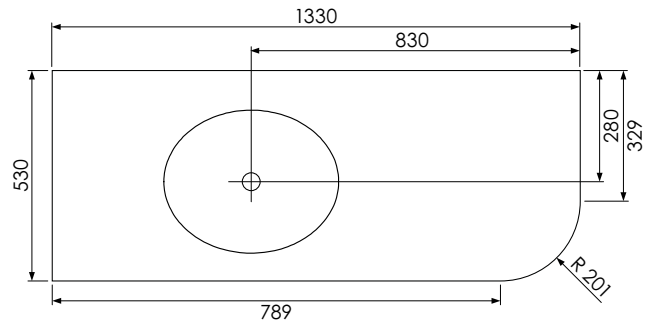

# Tetbury Curved (620)

All dimensions are in millimetres

**DESCRIPTION**

4 door curved unit, left hand (LCVU134)

**DATE**

April 2026

Worktop with single integral basin  
650-XX-WT13353/25CR

**RANGE**

# Tetbury Curved (620)

All dimensions are in millimetres

**DESCRIPTION**

4 door curved unit, right hand (RCVU134)

**DATE**

April 2026

Worktop with single integral basin  
650-XX-WT13353/25CL

**RANGE**