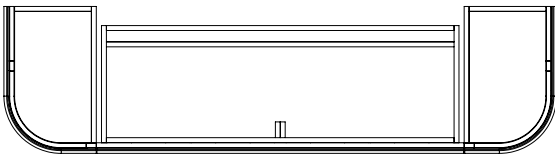

# Tetbury Curved (620)

All dimensions are in millimetres

**DESCRIPTION**

1 door / 4 drawer curved unit, right hand (RCVU170D)

**DATE**

April 2026

Worktop with single integral basin  
650-XX-WT20153/25BCCE

**RANGE**

# Tetbury Curved (620)

All dimensions are in millimetres

**DESCRIPTION**

6 door curved unit (CVU203)

**DATE**

April 2026

Worktop with single integral basin  
650-XX-WT20153/25BCE

**RANGE**