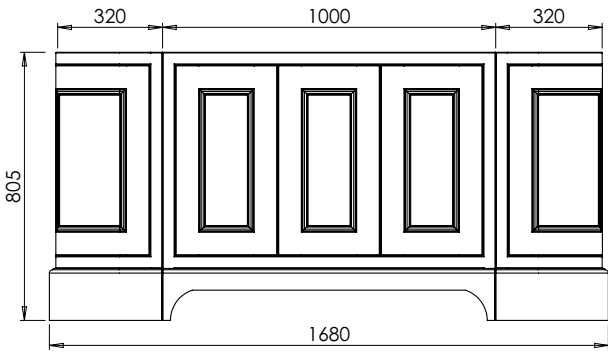

# Tetbury Curved (620)

All dimensions are in millimetres

**DESCRIPTION**

1 door / 2 drawer curved unit, right hand (RCVU134D)

**DATE**

April 2026

Worktop with single integral basin  
650-XX-WT16653/25BCE

Worktop with single integral basin  
650-XX-WT16653/25B2C