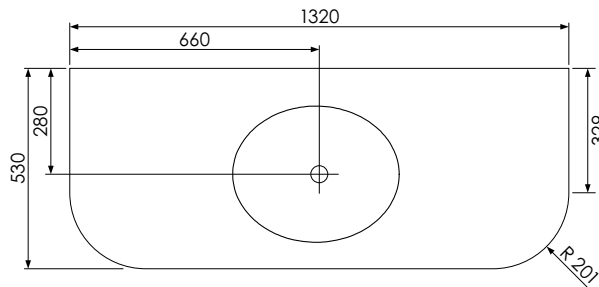

# Tetbury Curved (620)

All dimensions are in millimetres

**DESCRIPTION**

2 door / 2 drawer curved unit (CVU102D)

**DATE**

April 2026

View from front

Worktop with single integral basin  
650-XX-WT13253/25BCE