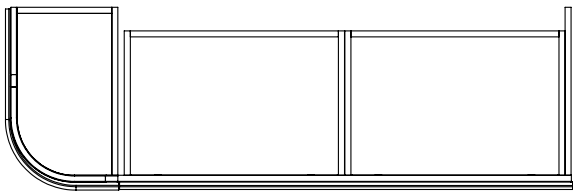

# Tetbury Curved (620)

All dimensions are in millimetres

**DESCRIPTION**

5 door curved unit, right hand (RCVU170)

**DATE**

April 2026

Worktop with single integral basin  
650-XX-WT16853/25CL

**RANGE**