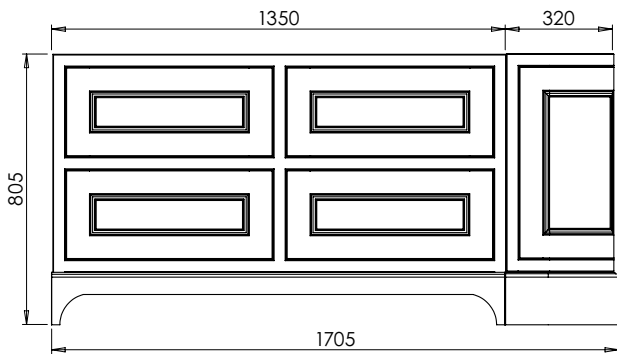

# Tetbury Curved (620)

All dimensions are in millimetres

**DESCRIPTION**

1 door / 4 drawer curved unit, left hand (LCVU170D)

**DATE**

April 2026

Worktop with single integral basin  
650-XX-WT16853/25CR

**RANGE**

# Tetbury Curved (620)

All dimensions are in millimetres

**DESCRIPTION**

1 door / 4 drawer curved unit, right hand (RCVU170D)

**DATE**

April 2026

Worktop with single integral basin  
650-XX-WT20153/25BCCE

**RANGE**