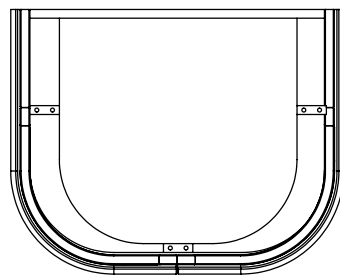

View from front

Worktop with single integral basin
650-XX-WT6653/25CE

RANGE

Tetbury Curved (620)

All dimensions are in millimetres

DESCRIPTION

2 door curved unit (CVU68)

DATE

April 2026