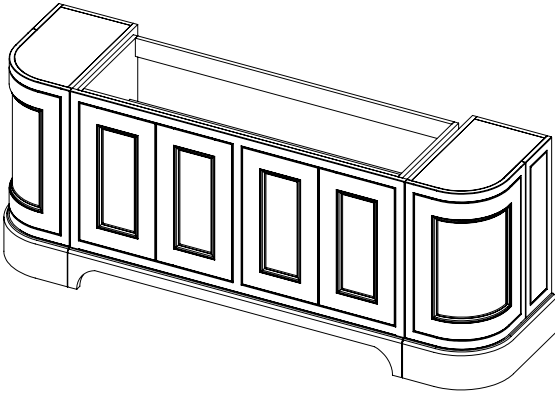

# Tetbury Curved (620)

All dimensions are in millimetres

**DESCRIPTION**

1 door / 4 drawer curved unit, right hand (RCVU170D)

**DATE**

April 2026

Worktop with single integral basin  
650-XX-WT20153/25BCCE

**RANGE**