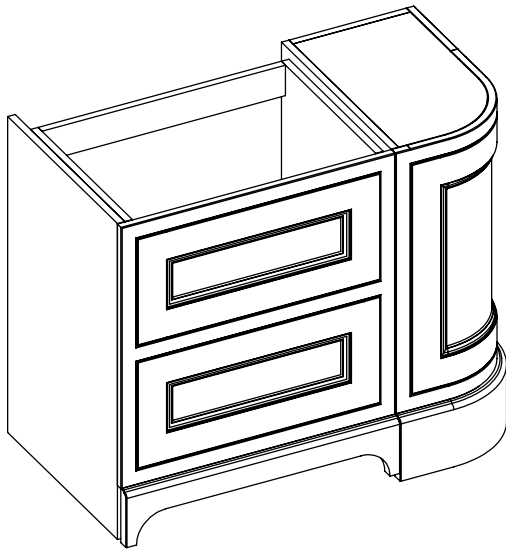

# Tetbury Curved (620)

All dimensions are in millimetres

**DESCRIPTION**

1 door / 2 drawer curved unit, left hand (LCVU101D)

**DATE**

April 2026

View from front

Worktop with single integral basin  
650-XX-WT9953/25CR