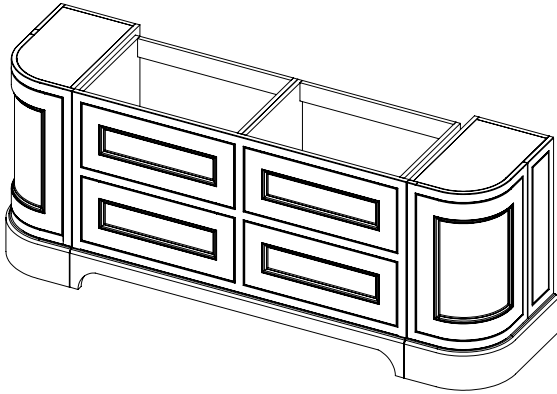

# Tetbury Curved (620)

All dimensions are in millimetres

**DESCRIPTION**

6 door curved unit (CVU203)

**DATE**

April 2026

Worktop with single integral basin  
650-XX-WT20153/25BCE

**RANGE**