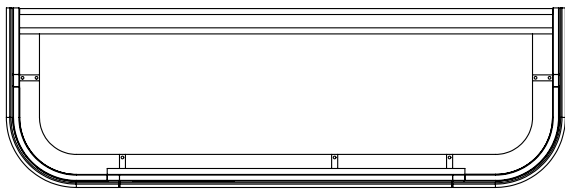

# Tetbury Curved (620)

All dimensions are in millimetres

**DESCRIPTION**

1 door / 2 drawer curved unit, right hand (RCVU134D)

**DATE**

April 2026

Worktop with single integral basin  
650-XX-WT16653/25BCE

Worktop with single integral basin  
650-XX-WT16653/25B2C

**RANGE**

**Tetbury Curved (620)**

All dimensions are in millimetres

**DESCRIPTION**

5 door curved unit (CVU168)

**DATE**

April 2026

Worktop with single integral basin  
650-XX-WT16653/25BCE