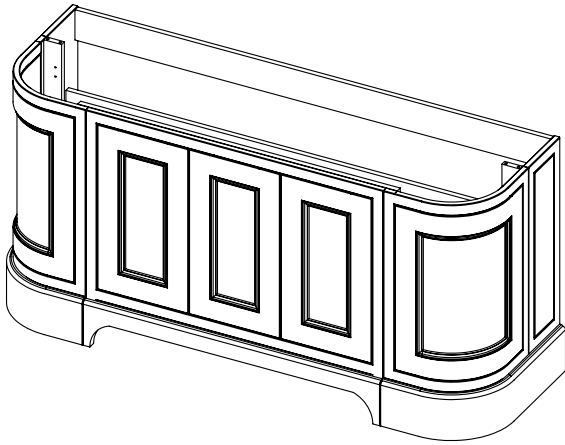

# Tetbury Curved (620)

All dimensions are in millimetres

**DESCRIPTION**

1 door / 2 drawer curved unit, right hand (RCVU134D)

**DATE**

April 2026

Worktop with single integral basin  
650-XX-WT16653/25BCE

Worktop with single integral basin  
650-XX-WT16653/25B2C