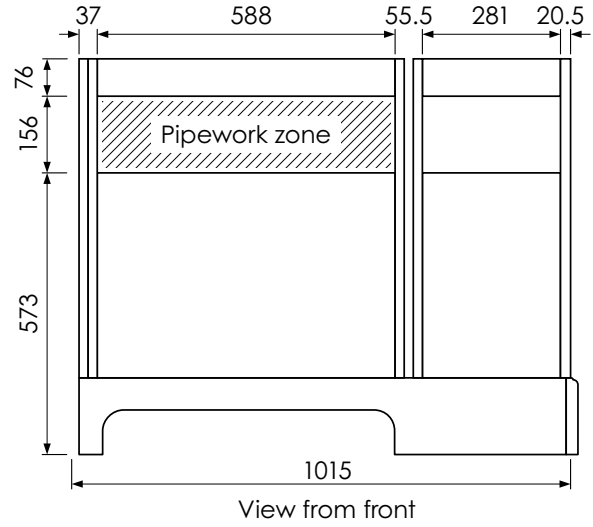

# Tetbury Curved (620)

All dimensions are in millimetres

**DESCRIPTION**

2 door curved unit (CVU68)

**DATE**

April 2026

Worktop with single integral basin  
650-XX-WT9953/25CL

**RANGE**

**Tetbury Curved (620)**

All dimensions are in millimetres

**DESCRIPTION**

3 door curved unit, left hand (LCVU101)

**DATE**

April 2026

Worktop with single integral basin  
650-XX-WT9953/25CR

**RANGE**

# Tetbury Curved (620)

All dimensions are in millimetres

**DESCRIPTION**

3 door curved unit, right hand (RCVU101)

**DATE**

April 2026

Worktop with single integral basin  
650-XX-WT9953/25CL

**RANGE**