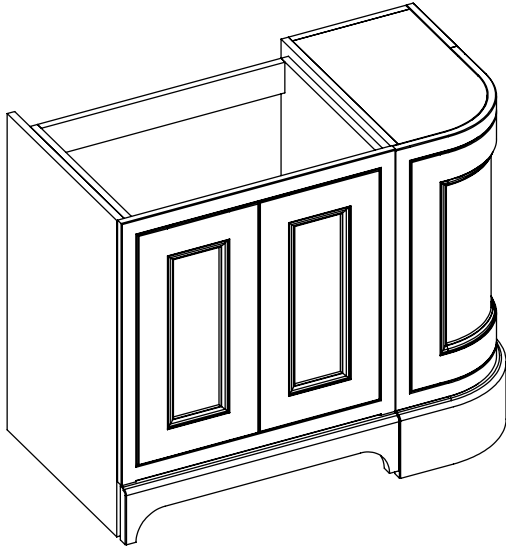

**Tetbury Curved (620)**

All dimensions are in millimetres

**DESCRIPTION**

3 door curved unit, left hand (LCVU101)

**DATE**

April 2026

Worktop with single integral basin  
650-XX-WT9953/25CR

**RANGE**