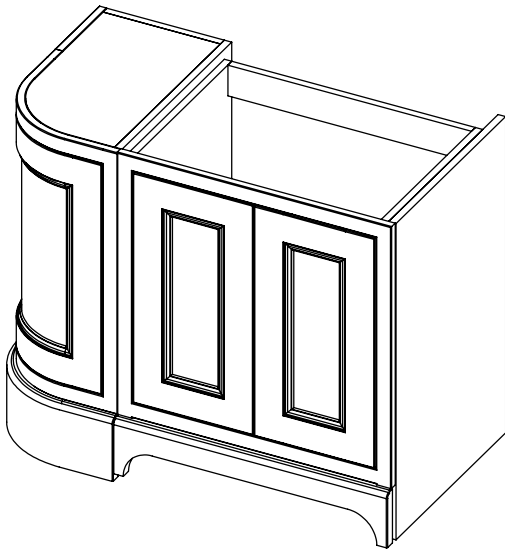

# Tetbury Curved (620)

All dimensions are in millimetres

**DESCRIPTION**

2 door curved unit (CVU68)

**DATE**

April 2026

Worktop with single integral basin  
650-XX-WT9953/25CL

**RANGE**