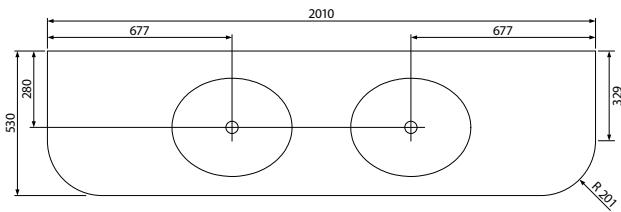

# Tetbury Curved (620)

All dimensions are in millimetres

**DESCRIPTION**

1 door / 4 drawer curved unit, right hand (RCVU170D)

**DATE**

April 2026

Worktop with single integral basin  
650-XX-WT20153/25BCCE

**RANGE**

# Tetbury Curved (620)

All dimensions are in millimetres

**DESCRIPTION**

6 door curved unit (CVU203)

**DATE**

April 2026

Worktop with single integral basin  
650-XX-WT20153/25BCE

**RANGE**

# Tetbury Curved (620)

All dimensions are in millimetres

**DESCRIPTION**

2 door / 4 drawer curved unit (CVU203D)

**DATE**

April 2026

**E:** [sales@burbidgebathroommakers.co.uk](mailto:sales@burbidgebathroommakers.co.uk)  
**T:** 024 7667 1600  
**W:** [burbidgebathroommakers.co.uk](http://burbidgebathroommakers.co.uk)