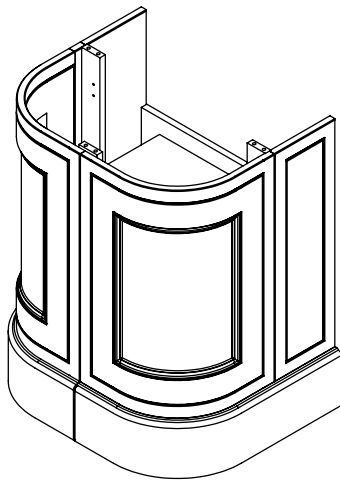

Worktop with single integral basin
650-XX-WT6653/25CE

RANGE

Tetbury Curved (620)

All dimensions are in millimetres

DESCRIPTION

2 door curved unit (CVU68)

DATE

April 2026