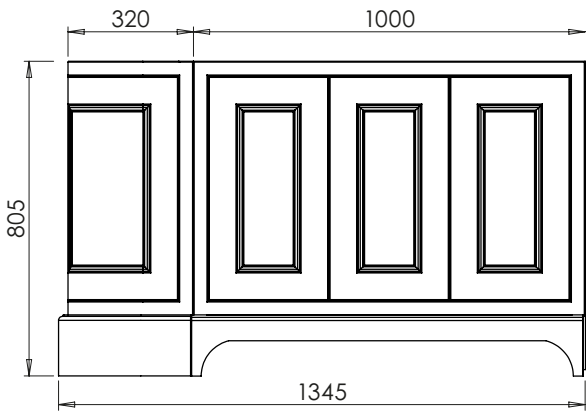

# Tetbury Curved (620)

All dimensions are in millimetres

**DESCRIPTION**

2 door / 2 drawer curved unit (CVU134D)

**DATE**

April 2026

Worktop with single integral basin  
650-XX-WT13353/25CL

**RANGE**