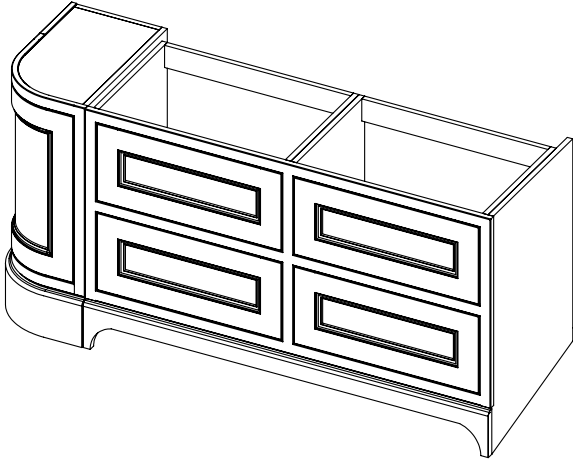

# Tetbury Curved (620)

All dimensions are in millimetres

**DESCRIPTION**

5 door curved unit, right hand (RCVU170)

**DATE**

April 2026

Worktop with single integral basin  
650-XX-WT16853/25CL

**RANGE**