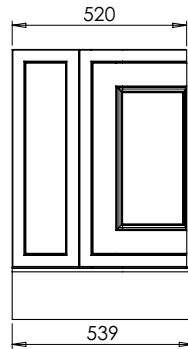

# Tetbury Curved (620)

All dimensions are in millimetres

**DESCRIPTION**

5 door curved unit, left hand (LCVU170)

**DATE**

April 2026

Worktop with single integral basin  
650-XX-WT16853/25CR

**RANGE**

# Tetbury Curved (620)

All dimensions are in millimetres

**DESCRIPTION**

5 door curved unit, right hand (RCVU170)

**DATE**

April 2026

Worktop with single integral basin  
650-XX-WT16853/25CL

**RANGE**

# Tetbury Curved (620)

All dimensions are in millimetres

**DESCRIPTION**

1 door / 4 drawer curved unit, left hand (LCVU170D)

**DATE**

April 2026

Worktop with single integral basin  
650-XX-WT16853/25CR

**RANGE**

# Tetbury Curved (620)

All dimensions are in millimetres

**DESCRIPTION**

1 door / 4 drawer curved unit, right hand (RCVU170D)

**DATE**

April 2026

Worktop with single integral basin  
650-XX-WT20153/25BCCE

**RANGE**