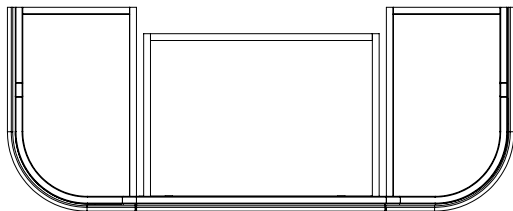

# Tetbury Curved (620)

All dimensions are in millimetres

**DESCRIPTION**

4 door curved unit (CVU134)

**DATE**

April 2026

View from front

Worktop with single integral basin  
650-XX-WT13253/25BCE