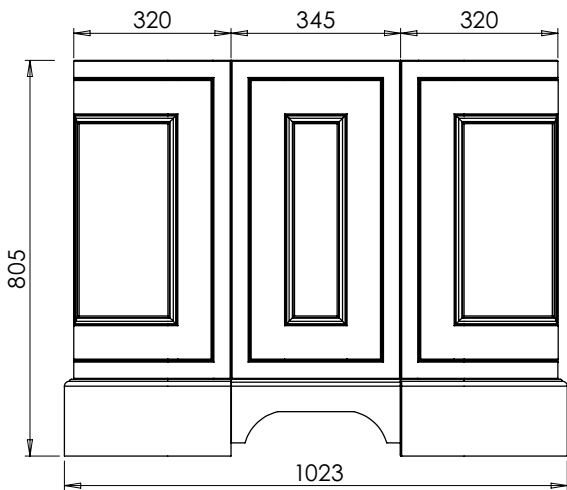

# Tetbury Curved (620)

All dimensions are in millimetres

**DESCRIPTION**

1 door / 2 drawer curved unit, right hand (RCVU101D)

**DATE**

April 2026

View from front

Worktop with single integral basin  
650-XX-WT6653/25CE