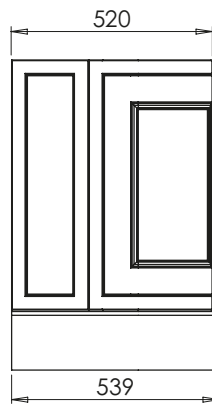

# Tetbury Curved (620)

All dimensions are in millimetres

**DESCRIPTION**

2 door / 2 drawer curved unit (CVU134D)

**DATE**

April 2026

Worktop with single integral basin  
650-XX-WT13353/25CL

**RANGE**

# Tetbury Curved (620)

All dimensions are in millimetres

**DESCRIPTION**

4 door curved unit, left hand (LCVU134)

**DATE**

April 2026

Worktop with single integral basin  
650-XX-WT13353/25CR

**RANGE**

# Tetbury Curved (620)

All dimensions are in millimetres

**DESCRIPTION**

4 door curved unit, right hand (RCVU134)

**DATE**

April 2026

Worktop with single integral basin  
650-XX-WT13353/25CL

**RANGE**