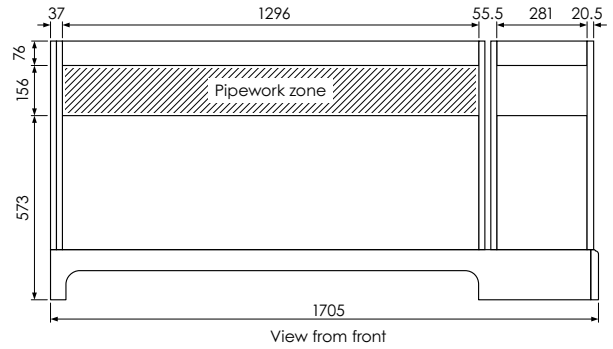

# Tetbury Curved (620)

All dimensions are in millimetres

**DESCRIPTION**

5 door curved unit, left hand (LCVU170)

**DATE**

April 2026

Worktop with single integral basin  
650-XX-WT16853/25CR

**RANGE**

# Tetbury Curved (620)

All dimensions are in millimetres

**DESCRIPTION**

5 door curved unit, right hand (RCVU170)

**DATE**

April 2026

Worktop with single integral basin  
650-XX-WT16853/25CL

**RANGE**