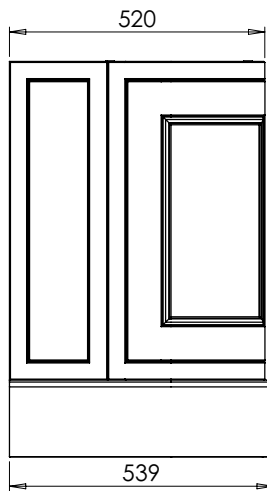

BURBIDGE & SON

EST. 1867

**BATHROOM FURNITURE  
MAKERS™**

**TETBURY CURVED SPECIFICATION GUIDE**

View from front

Worktop with single integral basin  
650-XX-WT6653/25CE

**RANGE**

# Tetbury Curved (620)

All dimensions are in millimetres

**DESCRIPTION**

2 door curved unit (CVU68)

**DATE**

April 2026

Worktop with single integral basin  
650-XX-WT9953/25CL

**RANGE**

**Tetbury Curved (620)**

All dimensions are in millimetres

**DESCRIPTION**

3 door curved unit, left hand (LCVU101)

**DATE**

April 2026

Worktop with single integral basin  
650-XX-WT9953/25CR

**RANGE**