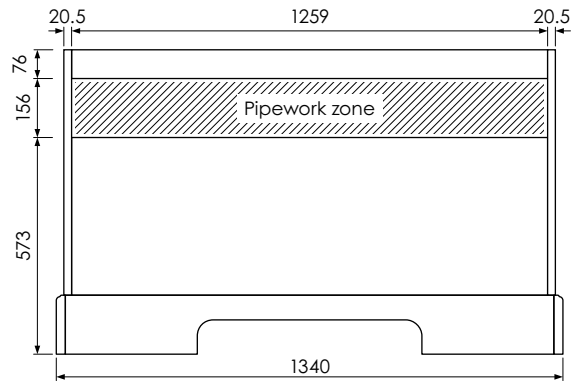

# Tetbury Curved (620)

All dimensions are in millimetres

**DESCRIPTION**

2 door / 2 drawer curved unit (CVU102D)

**DATE**

April 2026

View from front

Worktop with single integral basin  
650-XX-WT13253/25BCE