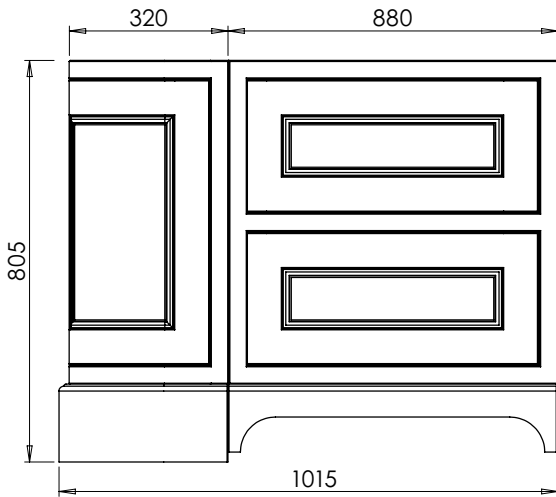

# Tetbury Curved (620)

All dimensions are in millimetres

**DESCRIPTION**

3 door curved unit, right hand (RCVU101)

**DATE**

April 2026

Worktop with single integral basin  
650-XX-WT9953/25CL

**RANGE**

# Tetbury Curved (620)

All dimensions are in millimetres

**DESCRIPTION**

1 door / 2 drawer curved unit, left hand (LCVU101D)

**DATE**

April 2026

View from front

Worktop with single integral basin  
650-XX-WT9953/25CR