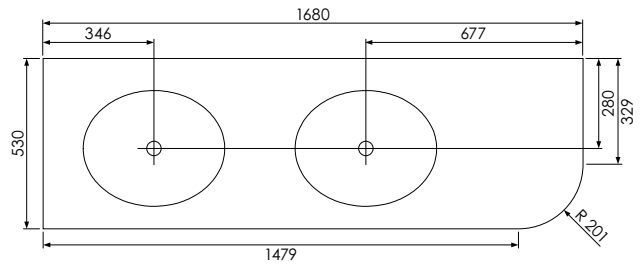

# Tetbury Curved (620)

All dimensions are in millimetres

**DESCRIPTION**

2 door / 2 drawer curved unit (CVU168D)

**DATE**

April 2026

Worktop with single integral basin  
650-XX-WT16853/25CL

**RANGE**

# Tetbury Curved (620)

All dimensions are in millimetres

**DESCRIPTION**

5 door curved unit, left hand (LCVU170)

**DATE**

April 2026

Worktop with single integral basin  
650-XX-WT16853/25CR

**RANGE**

# Tetbury Curved (620)

All dimensions are in millimetres

**DESCRIPTION**

5 door curved unit, right hand (RCVU170)

**DATE**

April 2026

Worktop with single integral basin  
650-XX-WT16853/25CL

**RANGE**