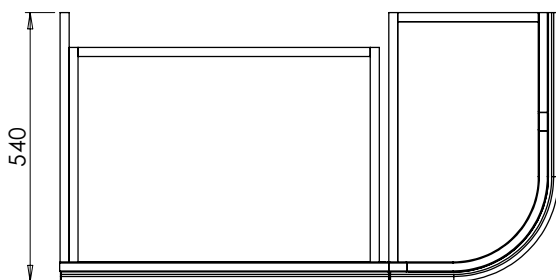

# Tetbury Curved (620)

All dimensions are in millimetres

**DESCRIPTION**

1 door / 2 drawer curved unit, left hand (LCVU101D)

**DATE**

April 2026

View from front

Worktop with single integral basin  
650-XX-WT9953/25CR