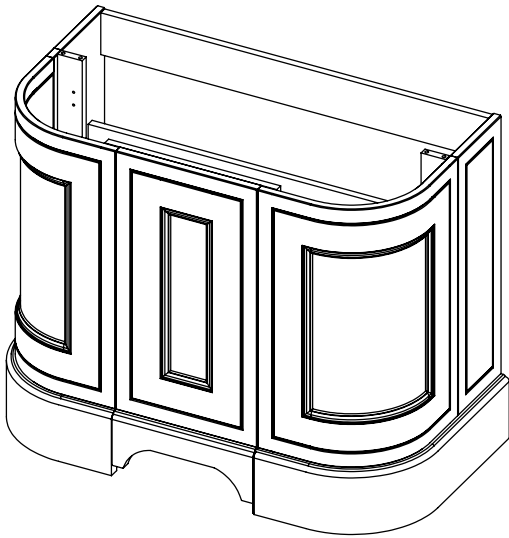

# Tetbury Curved (620)

All dimensions are in millimetres

**DESCRIPTION**

1 door / 2 drawer curved unit, right hand (RCVU101D)

**DATE**

April 2026

View from front

Worktop with single integral basin  
650-XX-WT6653/25CE