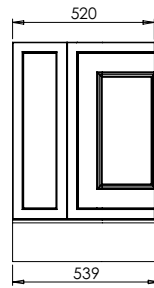

# Tetbury Curved (620)

All dimensions are in millimetres

**DESCRIPTION**

1 door / 4 drawer curved unit, left hand (LCVU170D)

**DATE**

April 2026

Worktop with single integral basin  
650-XX-WT16853/25CR

**RANGE**

# Tetbury Curved (620)

All dimensions are in millimetres

**DESCRIPTION**

1 door / 4 drawer curved unit, right hand (RCVU170D)

**DATE**

April 2026

Worktop with single integral basin  
650-XX-WT20153/25BCCE

**RANGE**

# Tetbury Curved (620)

All dimensions are in millimetres

**DESCRIPTION**

6 door curved unit (CVU203)

**DATE**

April 2026

Worktop with single integral basin  
650-XX-WT20153/25BCE

**RANGE**

# Tetbury Curved (620)

All dimensions are in millimetres

**DESCRIPTION**

2 door / 4 drawer curved unit (CVU203D)

**DATE**

April 2026

**E:** [sales@burbidgebathroommakers.co.uk](mailto:sales@burbidgebathroommakers.co.uk)  
**T:** 024 7667 1600  
**W:** [burbidgebathroommakers.co.uk](http://burbidgebathroommakers.co.uk)