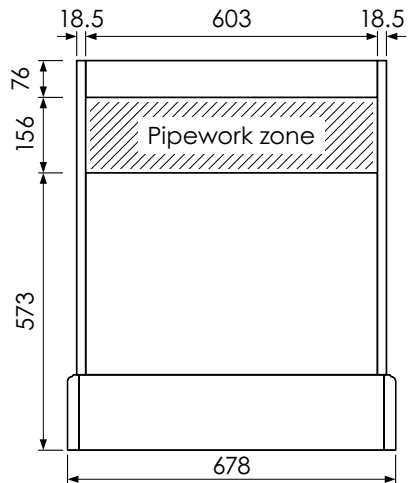

Worktop with single integral basin
650-XX-WT6653/25CE

RANGE

Tetbury Curved (620)

All dimensions are in millimetres

DESCRIPTION

2 door curved unit (CVU68)

DATE

April 2026