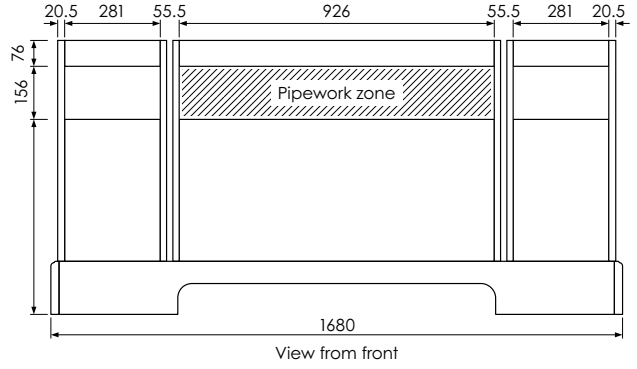

**RANGE**

**Tetbury Curved (620)**

All dimensions are in millimetres

**DESCRIPTION**

5 door curved unit (CVU168)

**DATE**

April 2026

Worktop with single integral basin  
650-XX-WT16653/25BCE

**RANGE**