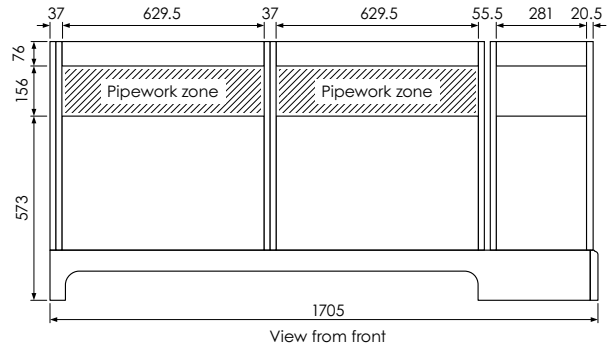

# Tetbury Curved (620)

All dimensions are in millimetres

**DESCRIPTION**

1 door / 4 drawer curved unit, left hand (LCVU170D)

**DATE**

April 2026

Worktop with single integral basin  
650-XX-WT16853/25CR

**RANGE**

# Tetbury Curved (620)

All dimensions are in millimetres

**DESCRIPTION**

1 door / 4 drawer curved unit, right hand (RCVU170D)

**DATE**

April 2026

Worktop with single integral basin  
650-XX-WT20153/25BCCE

**RANGE**