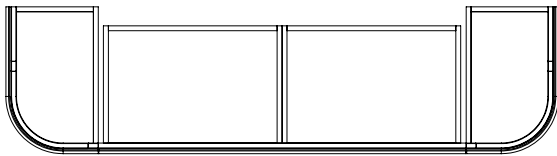

# Tetbury Curved (620)

All dimensions are in millimetres

**DESCRIPTION**

6 door curved unit (CVU203)

**DATE**

April 2026

Worktop with single integral basin  
650-XX-WT20153/25BCE

**RANGE**

# Tetbury Curved (620)

All dimensions are in millimetres

**DESCRIPTION**

2 door / 4 drawer curved unit (CVU203D)

**DATE**

April 2026

**E:** [sales@burbidgebathroommakers.co.uk](mailto:sales@burbidgebathroommakers.co.uk)  
**T:** 024 7667 1600  
**W:** [burbidgebathroommakers.co.uk](http://burbidgebathroommakers.co.uk)