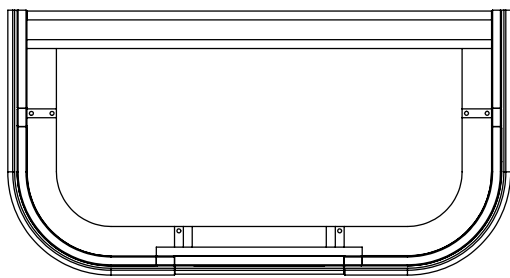

# Tetbury Curved (620)

All dimensions are in millimetres

**DESCRIPTION**

3 door curved unit (CVU102)

**DATE**

April 2026

Worktop with single integral basin  
650-XX-WT6653/25CE

**RANGE**