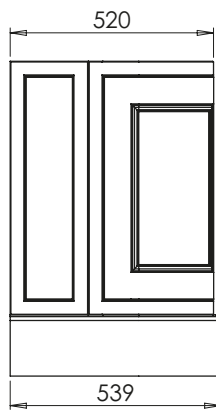

# Tetbury Curved (620)

All dimensions are in millimetres

**DESCRIPTION**

2 door / 2 drawer curved unit (CVU134D)

**DATE**

April 2026

Worktop with single integral basin  
650-XX-WT13353/25CL

**RANGE**

# Tetbury Curved (620)

All dimensions are in millimetres

**DESCRIPTION**

4 door curved unit, left hand (LCVU134)

**DATE**

April 2026

Worktop with single integral basin  
650-XX-WT13353/25CR

**RANGE**

# Tetbury Curved (620)

All dimensions are in millimetres

**DESCRIPTION**

4 door curved unit, right hand (RCVU134)

**DATE**

April 2026

Worktop with single integral basin  
650-XX-WT13353/25CL

**RANGE**