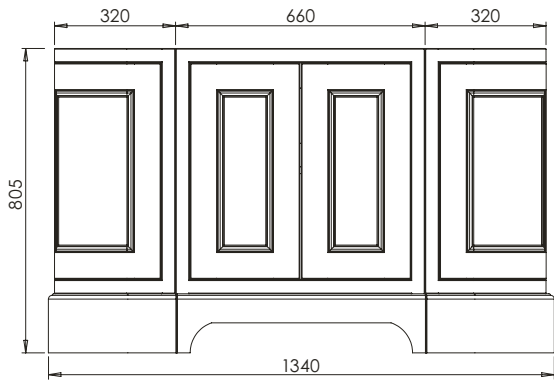

# Tetbury Curved (620)

All dimensions are in millimetres

**DESCRIPTION**

2 door / 2 drawer curved unit (CVU102D)

**DATE**

April 2026

View from front

Worktop with single integral basin  
650-XX-WT13253/25BCE