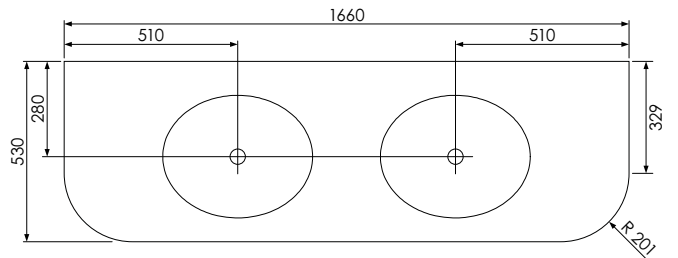

# Tetbury Curved (620)

All dimensions are in millimetres

**DESCRIPTION**

1 door / 2 drawer curved unit, left hand (LCVU134D)

**DATE**

April 2026

Worktop with single integral basin  
650-XX-WT13353/25CR

**RANGE**

# Tetbury Curved (620)

All dimensions are in millimetres

**DESCRIPTION**

1 door / 2 drawer curved unit, right hand (RCVU134D)

**DATE**

April 2026

Worktop with single integral basin  
650-XX-WT16653/25BCE

Worktop with single integral basin  
650-XX-WT16653/25B2C

**RANGE**

**Tetbury Curved (620)**

All dimensions are in millimetres

**DESCRIPTION**

5 door curved unit (CVU168)

**DATE**

April 2026

Worktop with single integral basin  
650-XX-WT16653/25BCE