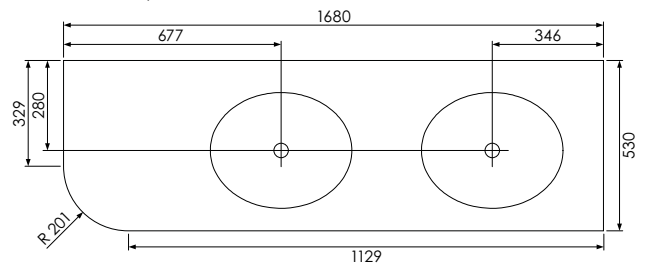

# Tetbury Curved (620)

All dimensions are in millimetres

**DESCRIPTION**

5 door curved unit, left hand (LCVU170)

**DATE**

April 2026

Worktop with single integral basin  
650-XX-WT16853/25CR

**RANGE**

# Tetbury Curved (620)

All dimensions are in millimetres

**DESCRIPTION**

5 door curved unit, right hand (RCVU170)

**DATE**

April 2026

Worktop with single integral basin  
650-XX-WT16853/25CL

**RANGE**

# Tetbury Curved (620)

All dimensions are in millimetres

**DESCRIPTION**

1 door / 4 drawer curved unit, left hand (LCVU170D)

**DATE**

April 2026

Worktop with single integral basin  
650-XX-WT16853/25CR

**RANGE**