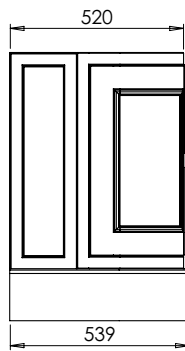

# Tetbury Curved (620)

All dimensions are in millimetres

**DESCRIPTION**

1 door / 2 drawer curved unit, right hand (RCVU134D)

**DATE**

April 2026

Worktop with single integral basin  
650-XX-WT16653/25BCE

Worktop with single integral basin  
650-XX-WT16653/25B2C

**RANGE**

**Tetbury Curved (620)**

All dimensions are in millimetres

**DESCRIPTION**

5 door curved unit (CVU168)

**DATE**

April 2026

Worktop with single integral basin  
650-XX-WT16653/25BCE