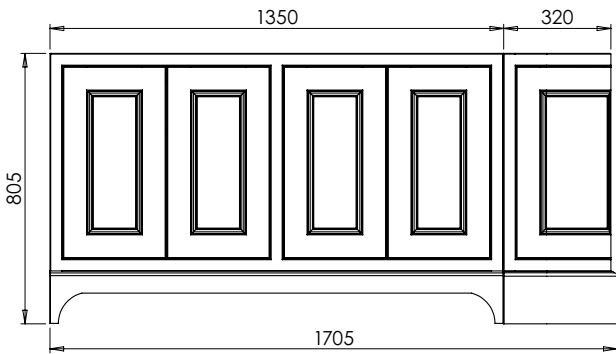

# Tetbury Curved (620)

All dimensions are in millimetres

**DESCRIPTION**

5 door curved unit, left hand (LCVU170)

**DATE**

April 2026

Worktop with single integral basin  
650-XX-WT16853/25CR

**RANGE**

# Tetbury Curved (620)

All dimensions are in millimetres

**DESCRIPTION**

5 door curved unit, right hand (RCVU170)

**DATE**

April 2026

Worktop with single integral basin  
650-XX-WT16853/25CL

**RANGE**