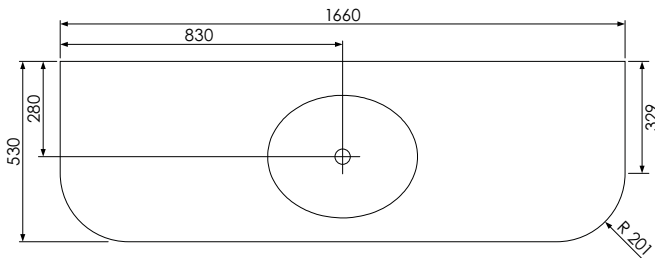

# Tetbury Curved (620)

All dimensions are in millimetres

**DESCRIPTION**

1 door / 2 drawer curved unit, right hand (RCVU134D)

**DATE**

April 2026

Worktop with single integral basin  
650-XX-WT16653/25BCE

Worktop with single integral basin  
650-XX-WT16653/25B2C