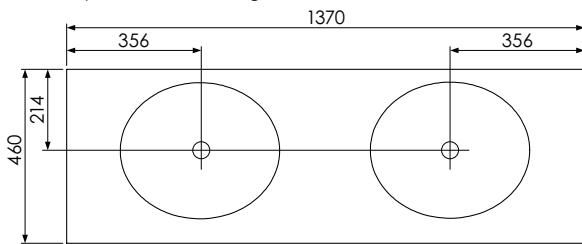

RANGE

Tetbury (620)

All dimensions are in millimetres

DESCRIPTION

2 door / 2 drawer unit, left-hand, no plinth (VU10DL & VU10DL/52)
 With plinth (VU10DPL & VU10DPL/52)
 With decorative plinth (VU10DP2L & VU10DP2L/52)

DATE

April 2026

Worktop with single integral basin
650-XX-WT10146/25BR

Worktop with single integral basin
650-XX-WT10153/25BR

RANGE

Tetbury (620)

All dimensions are in millimetres

DESCRIPTION

Worktop with double integral basins 650-XX-WT13753/25B2

RANGE

Tetbury (620)

All dimensions are in millimetres

DESCRIPTION

4 door unit, no plinth (VU135 & VU135/52)
 With plinth (VU135P & VU135P/52)
 With decorative plinth (VU135P2 & VU135P2/52)

All dimensions are in millimetres

DESCRIPTION

Corner unit, left-handed (CU48L)
Corner unit, right-handed (CU48R)

DATE

April 2026

RANGE

Tetbury (620)

All dimensions are in millimetres