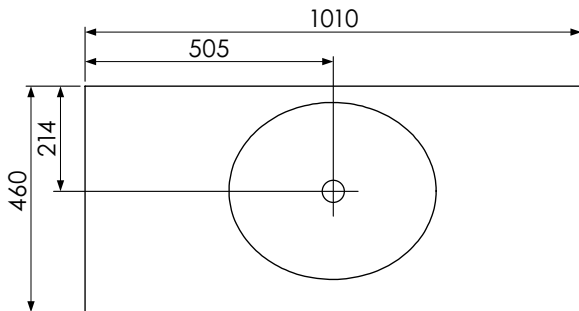

Worktop with single integral basin
650-XX-WT10146/25BM

Worktop with single integral basin
650-XX-WT10153/25BM

RANGE

Tetbury (620)

All dimensions are in millimetres

DESCRIPTION

3 door unit, no plinth (VU10 & VU10/52)
With plinth (VU10P & VU10P/52)
With decorative plinth (VU10P2 & VU10P2/52)

All dimensions are in millimetres

DESCRIPTION

Corner unit, left-handed (CU48L)
Corner unit, right-handed (CU48R)

DATE

April 2026

RANGE

Tetbury (620)

All dimensions are in millimetres