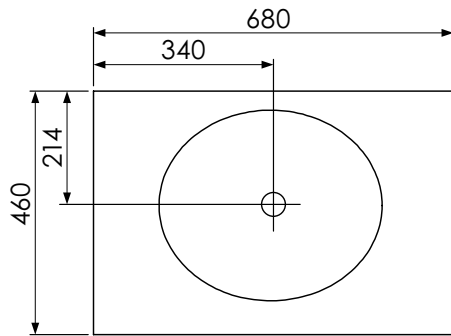

Worktop with single integral basin
650-XX-WT6846/25B