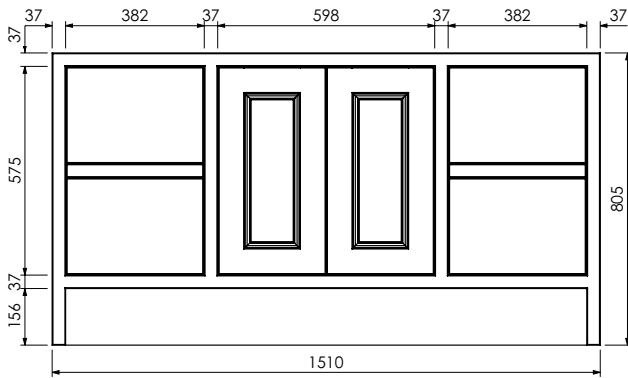

Tetbury (620)

All dimensions are in millimetres

DESCRIPTION

2 door / open unit, no plinth (VU1510)

DATE

April 2026

Worktop with double integral basins 650-XX-WT15253/25B2

RANGE

Tetbury (620)

All dimensions are in millimetres

DESCRIPTION

2 door / 2 drawer unit, no plinth (VU151D)

DATE

April 2026

Worktop with double integral basins 650-XX-WT15253/25B

RANGE

All dimensions are in millimetres

DESCRIPTION

Corner unit, left-handed (CU48L)
Corner unit, right-handed (CU48R)

DATE

April 2026

RANGE

Tetbury (620)

All dimensions are in millimetres