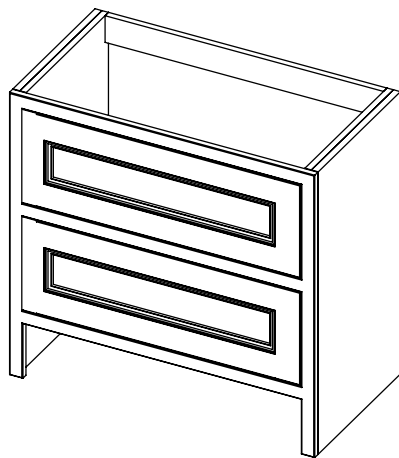

RANGE

Tetbury (620)

All dimensions are in millimetres

DESCRIPTION

2 drawer unit, no plinth (VU80D & VU80D/52)
With plinth (VU80DP & VU80DP/52)
With decorative plinth (VU80DP2 & VU80DP2/52)

DATE

April 2026