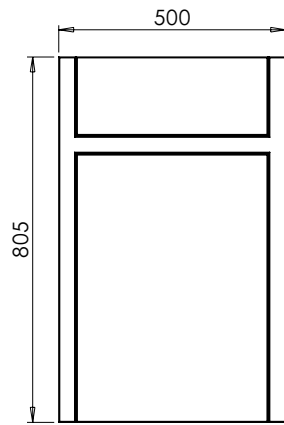

Tetbury (620)

All dimensions are in millimetres

DESCRIPTION

2 door / open unit, no plinth (VU1510)

DATE

April 2026

Worktop with double integral basins 650-XX-WT15253/25B2

RANGE

Tetbury (620)

All dimensions are in millimetres

DESCRIPTION

2 door / 2 drawer unit, no plinth (VU151D)

DATE

April 2026

Worktop with double integral basins 650-XX-WT15253/25B

RANGE

Tetbury (620)

All dimensions are in millimetres

DESCRIPTION

2 drawer / 2 door / 2 drawer unit, no plinth (VU151DD)

DATE

April 2026

RANGE

Tetbury (620)

All dimensions are in millimetres

DESCRIPTION

Corner unit, left-handed (CU48L)
Corner unit, right-handed (CU48R)

DATE

April 2026

RANGE

Tetbury (620)

All dimensions are in millimetres