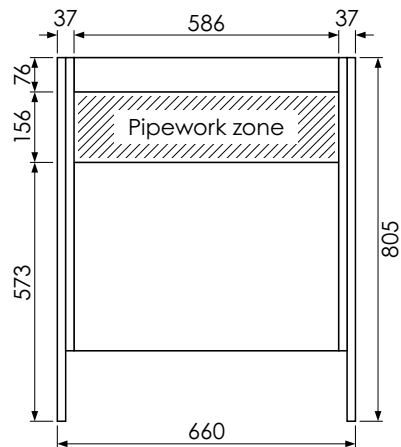

BURBIDGE & SON

EST. 1867

**BATHROOM FURNITURE
MAKERS™**

TETBURY SPECIFICATION GUIDE

Worktop with single integral basin
650-XX-WT6846/25B

Worktop with single integral basin
650-XX-WT6853/25B

RANGE

Tetbury (620)

All dimensions are in millimetres

DESCRIPTION

2 door unit, no plinth (VU66 & VU66/52)
 With plinth (VU66P & VU66P/52)
 With decorative plinth (VU66P2 & VU66P2/52)

DATE

April 2026

Worktop with single integral basin
650-XX-WT6846/25B

Worktop with single integral basin
650-XX-WT6853/25B

RANGE

Tetbury (620)

All dimensions are in millimetres

DESCRIPTION

2 drawer unit, no plinth (VU66D & VU66D/52)
 With plinth (VU66DP & VU66DP/52)
 With decorative plinth (VU66DP2 & VU66DP2/52)

All dimensions are in millimetres

DESCRIPTION

Corner unit, left-handed (CU48L)
Corner unit, right-handed (CU48R)

DATE

April 2026

RANGE

Tetbury (620)

All dimensions are in millimetres