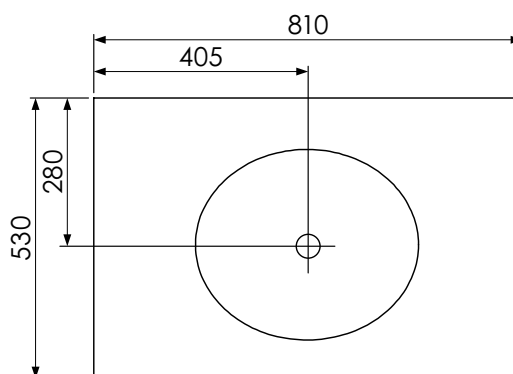

Worktop with single integral basin
650-XX-WT8153/25B