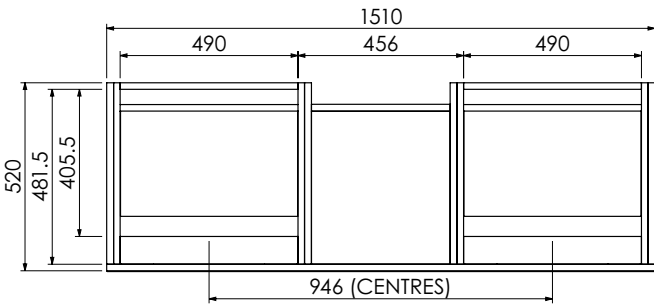

Tetbury (620)

All dimensions are in millimetres

DESCRIPTION

2 door / open unit, no plinth (VU1510)

DATE

April 2026

Worktop with double integral basins 650-XX-WT15253/25B2

RANGE

Tetbury (620)

All dimensions are in millimetres

DESCRIPTION

2 door / 2 drawer unit, no plinth (VU151D)

DATE

April 2026

Worktop with double integral basins 650-XX-WT15253/25B

RANGE

All dimensions are in millimetres

DESCRIPTION

Corner unit, left-handed (CU48L)
Corner unit, right-handed (CU48R)

DATE

April 2026

RANGE

Tetbury (620)

All dimensions are in millimetres