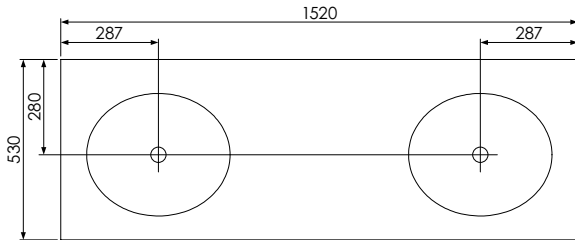

Tetbury (620)

All dimensions are in millimetres

DESCRIPTION

2 door / open unit, no plinth (VU1510)

DATE

April 2026

Worktop with double integral basins 650-XX-WT15253/25B2

RANGE

Tetbury (620)

All dimensions are in millimetres

DESCRIPTION

2 door / 2 drawer unit, no plinth (VU151D)

DATE

April 2026

Worktop with double integral basins 650-XX-WT15253/25B

RANGE

All dimensions are in millimetres

DESCRIPTION

Corner unit, left-handed (CU48L)
Corner unit, right-handed (CU48R)

DATE

April 2026

RANGE

Tetbury (620)

All dimensions are in millimetres