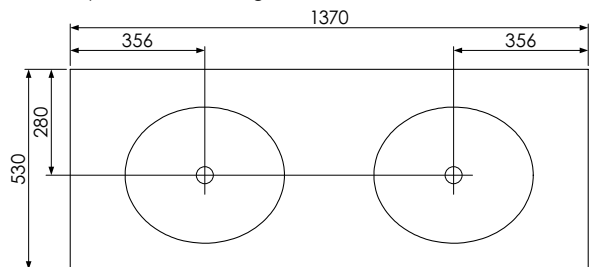

Worktop with double integral basins 650-XX-WT13753/25B2

RANGE

Tetbury (620)

All dimensions are in millimetres

DESCRIPTION

4 door unit, no plinth (VU135 & VU135/52)
 With plinth (VU135P & VU135P/52)
 With decorative plinth (VU135P2 & VU135P2/52)

All dimensions are in millimetres

DESCRIPTION

Corner unit, left-handed (CU48L)
Corner unit, right-handed (CU48R)

DATE

April 2026

RANGE

Tetbury (620)

All dimensions are in millimetres