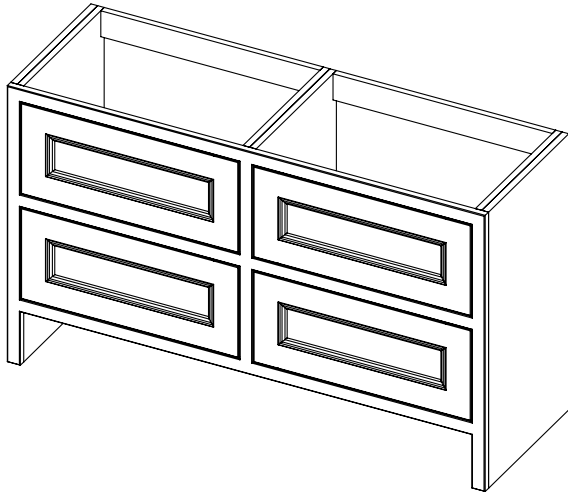

RANGE

Tetbury (620)

All dimensions are in millimetres

DESCRIPTION

4 drawer unit, no plinth (VU135D & VU135D/52)
With plinth (VU135DP & VU135DP/52)
With decorative plinth (VU135DP2 & VU135DP2/52)

DATE

April 2026