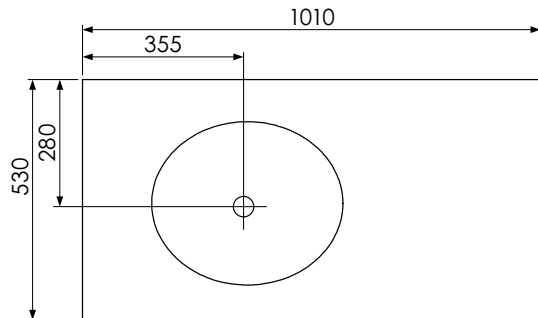

RANGE

Tetbury (620)

All dimensions are in millimetres

DESCRIPTION

2 door / 2 drawer unit, left-hand, no plinth (VU10DL & VU10DL/52)
 With plinth (VU10DPL & VU10DPL/52)
 With decorative plinth (VU10DP2L & VU10DP2L/52)

All dimensions are in millimetres

DESCRIPTION

Corner unit, left-handed (CU48L)
Corner unit, right-handed (CU48R)

DATE

April 2026

RANGE

Tetbury (620)

All dimensions are in millimetres