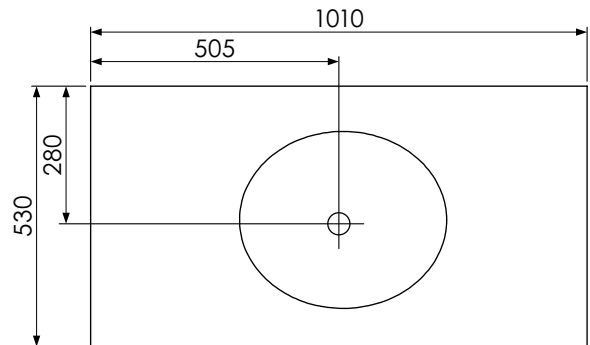

DATE

April 2026

Worktop with single integral basin
650-XX-WT10146/25BM

Worktop with single integral basin
650-XX-WT10153/25BM

RANGE

Tetbury (620)

All dimensions are in millimetres

DESCRIPTION

RANGE

Tetbury (620)

All dimensions are in millimetres

DESCRIPTION

2 door / 2 drawer unit, left-hand, no plinth (VU10DL & VU10DL/52)
 With plinth (VU10DPL & VU10DPL/52)
 With decorative plinth (VU10DP2L & VU10DP2L/52)

All dimensions are in millimetres

DESCRIPTION

Corner unit, left-handed (CU48L)
Corner unit, right-handed (CU48R)

DATE

April 2026

RANGE

Tetbury (620)

All dimensions are in millimetres