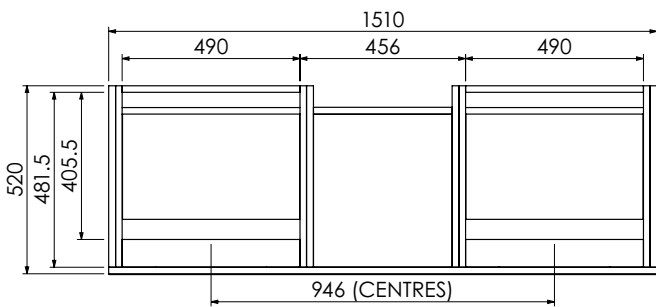

RANGE

Tetbury (620)

All dimensions are in millimetres

DESCRIPTION

2 door / open unit, no plinth (VU1510)

DATE

April 2026