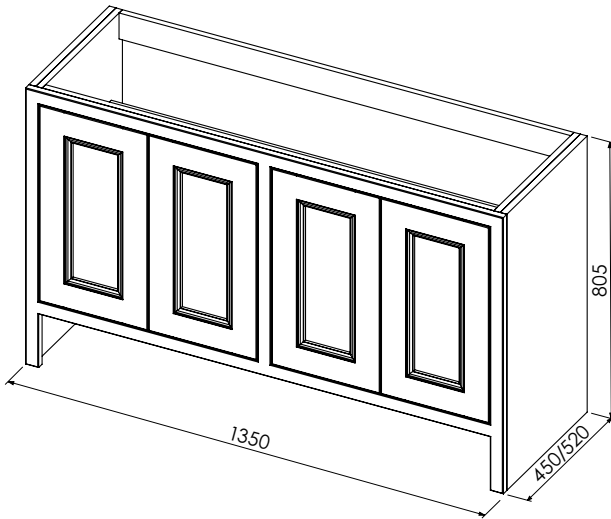

RANGE

Tetbury (620)

All dimensions are in millimetres

DESCRIPTION

4 door unit, no plinth (VU135 & VU135/52)
With plinth (VU135P & VU135P/52)
With decorative plinth (VU135P2 & VU135P2/52)

DATE

April 2026