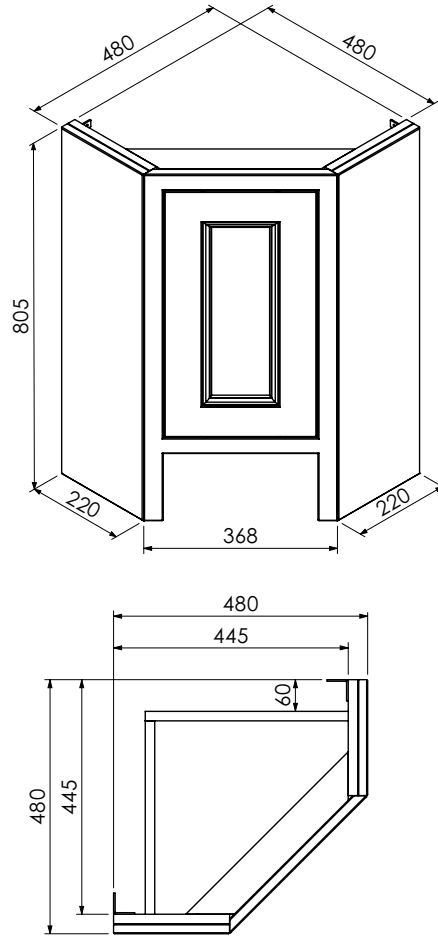

Tetbury (620)

All dimensions are in millimetres

DESCRIPTION

2 door / open unit, no plinth (VU1510)

DATE

April 2026

Worktop with double integral basins 650-XX-WT15253/25B2

RANGE

Tetbury (620)

All dimensions are in millimetres

DESCRIPTION

2 door / 2 drawer unit, no plinth (VU151D)

DATE

April 2026

Worktop with double integral basins 650-XX-WT15253/25B

RANGE

Tetbury (620)

All dimensions are in millimetres

DESCRIPTION

2 drawer / 2 door / 2 drawer unit, no plinth (VU151DD)

DATE

April 2026

RANGE

Tetbury (620)

All dimensions are in millimetres

DESCRIPTION

Corner unit, left-handed (CU48L)
Corner unit, right-handed (CU48R)

DATE

April 2026

RANGE

Tetbury (620)

All dimensions are in millimetres