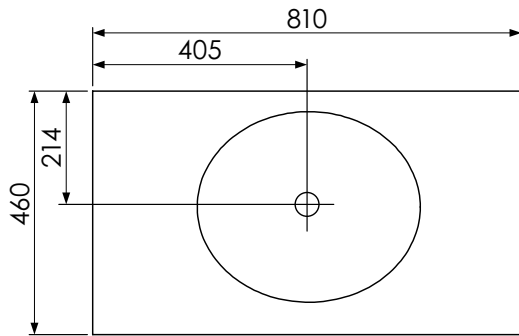

Worktop with single integral basin
650-XX-WT6853/25B

RANGE

Tetbury (620)

All dimensions are in millimetres

DESCRIPTION

2 drawer unit, no plinth (VU66D & VU66D/52)
 With plinth (VU66DP & VU66DP/52)
 With decorative plinth (VU66DP2 & VU66DP2/52)

DATE

April 2026

Worktop with single integral basin
650-XX-WT8146/25B

Worktop with single integral basin
650-XX-WT8153/25B

RANGE

Tetbury (620)

All dimensions are in millimetres

DESCRIPTION

All dimensions are in millimetres

DESCRIPTION

Corner unit, left-handed (CU48L)
Corner unit, right-handed (CU48R)

DATE

April 2026

RANGE

Tetbury (620)

All dimensions are in millimetres