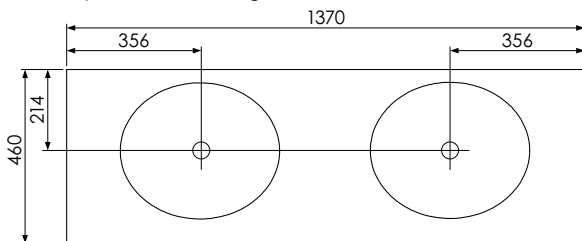

Worktop with double integral basins 650-XX-WT13753/25B2

RANGE

Tetbury (620)

All dimensions are in millimetres

DESCRIPTION

4 door unit, no plinth (VU135 & VU135/52)
 With plinth (VU135P & VU135P/52)
 With decorative plinth (VU135P2 & VU135P2/52)

DATE

April 2026

Worktop with double integral basins 650-XX-WT13746/25B2

Worktop with double integral basins 650-XX-WT13753/25B2

RANGE

Tetbury (620)

All dimensions are in millimetres

DESCRIPTION

All dimensions are in millimetres

DESCRIPTION

Corner unit, left-handed (CU48L)
Corner unit, right-handed (CU48R)

DATE

April 2026

RANGE

Tetbury (620)

All dimensions are in millimetres