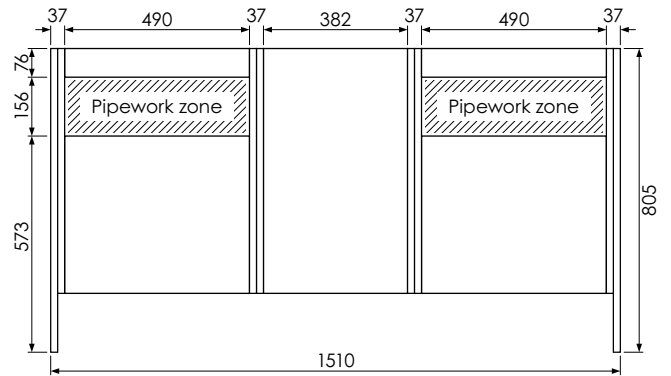

RANGE

Tetbury (620)

All dimensions are in millimetres

DESCRIPTION

2 door / open unit, no plinth (VU1510)

DATE

April 2026