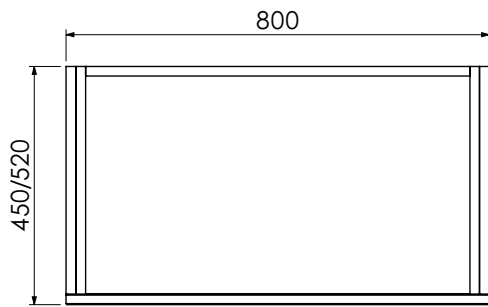

Worktop with single integral basin
650-XX-WT6853/25B

RANGE

Tetbury (620)

All dimensions are in millimetres

DESCRIPTION

2 drawer unit, no plinth (VU66D & VU66D/52)
 With plinth (VU66DP & VU66DP/52)
 With decorative plinth (VU66DP2 & VU66DP2/52)

DATE

April 2026

Worktop with single integral basin
650-XX-WT8146/25B

Worktop with single integral basin
650-XX-WT8153/25B

RANGE

Tetbury (620)

All dimensions are in millimetres

DESCRIPTION

All dimensions are in millimetres

DESCRIPTION

Corner unit, left-handed (CU48L)
Corner unit, right-handed (CU48R)

DATE

April 2026

RANGE

Tetbury (620)

All dimensions are in millimetres