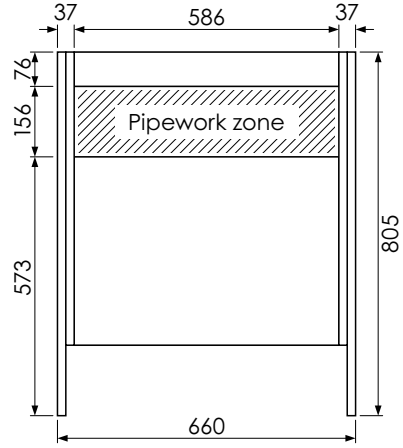

BURBIDGE & SON

EST. 1867

**BATHROOM FURNITURE
MAKERS™**

TETBURY SPECIFICATION GUIDE

Worktop with single integral basin
650-XX-WT6846/25B

Worktop with single integral basin
650-XX-WT6853/25B

RANGE

Tetbury (620)

All dimensions are in millimetres

DESCRIPTION

2 door unit, no plinth (VU66 & VU66/52)
 With plinth (VU66P & VU66P/52)
 With decorative plinth (VU66P2 & VU66P2/52)

DATE

April 2026

Worktop with single integral basin
650-XX-WT6846/25B

Worktop with single integral basin
650-XX-WT6853/25B

RANGE

Tetbury (620)

All dimensions are in millimetres

DESCRIPTION

2 drawer unit, no plinth (VU66D & VU66D/52)
 With plinth (VU66DP & VU66DP/52)
 With decorative plinth (VU66DP2 & VU66DP2/52)

All dimensions are in millimetres

DESCRIPTION

Corner unit, left-handed (CU48L)
Corner unit, right-handed (CU48R)

DATE

April 2026

RANGE

Tetbury (620)

All dimensions are in millimetres