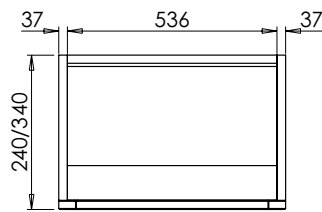

Tetbury (620)

All dimensions are in millimetres

DESCRIPTION

2 door / 2 drawer unit, no plinth (VU151D)

DATE

April 2026

Worktop with double integral basins 650-XX-WT15253/25B

RANGE

Tetbury (620)

All dimensions are in millimetres

DESCRIPTION

2 drawer / 2 door / 2 drawer unit, no plinth (VU151DD)

DATE

April 2026

RANGE

Tetbury (620)

All dimensions are in millimetres

DESCRIPTION

Corner unit, left-handed (CU48L)
Corner unit, right-handed (CU48R)

DATE

April 2026

RANGE

Tetbury (620)

All dimensions are in millimetres