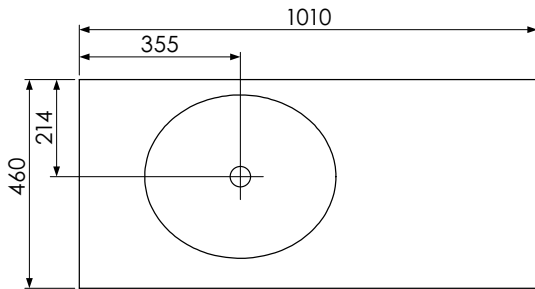

Worktop with single integral basin
650-XX-WT10146/25BL