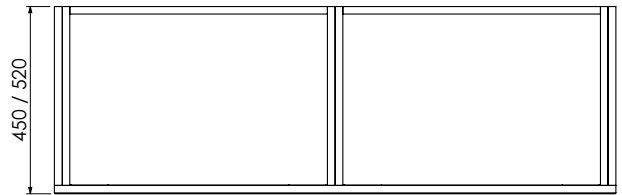

RANGE

Tetbury (620)

All dimensions are in millimetres

DESCRIPTION

4 drawer unit, no plinth (VU135D & VU135D/52)
With plinth (VU135DP & VU135DP/52)
With decorative plinth (VU135DP2 & VU135DP2/52)

DATE

April 2026