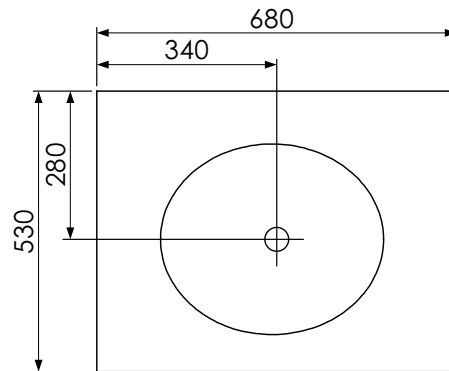

Worktop with single integral basin
650-XX-WT6853/25B