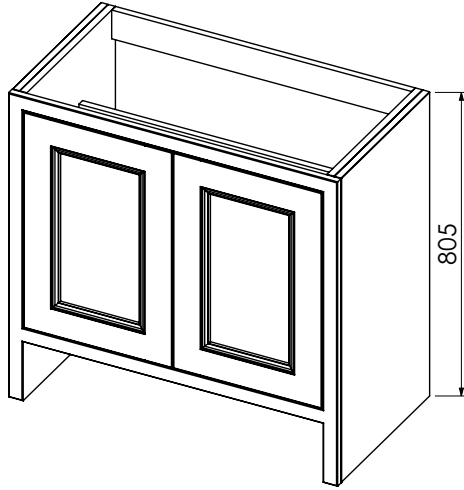

All dimensions are in millimetres

DESCRIPTION

2 door unit, no plinth (VU66 & VU66/52)
 With plinth (VU66P & VU66P/52)
 With decorative plinth (VU66P2 & VU66P2/52)

DATE

April 2026

Worktop with single integral basin
650-XX-WT6846/25B

Worktop with single integral basin
650-XX-WT6853/25B

RANGE

Tetbury (620)

All dimensions are in millimetres

DESCRIPTION

2 drawer unit, no plinth (VU66D & VU66D/52)
 With plinth (VU66DP & VU66DP/52)
 With decorative plinth (VU66DP2 & VU66DP2/52)

DATE

April 2026

Worktop with single integral basin
650-XX-WT8146/25B

Worktop with single integral basin
650-XX-WT8153/25B

RANGE

Tetbury (620)

All dimensions are in millimetres

DESCRIPTION