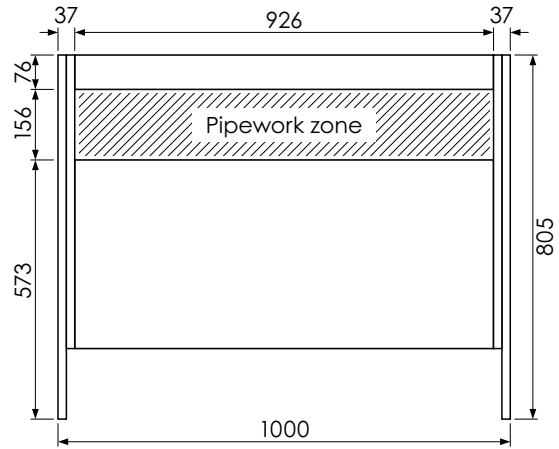

Worktop with single integral basin
650-XX-WT10146/25BM

Worktop with single integral basin
650-XX-WT10153/25BM

RANGE

Tetbury (620)

All dimensions are in millimetres

DESCRIPTION

3 door unit, no plinth (VU10 & VU10/52)
With plinth (VU10P & VU10P/52)
With decorative plinth (VU10P2 & VU10P2/52)