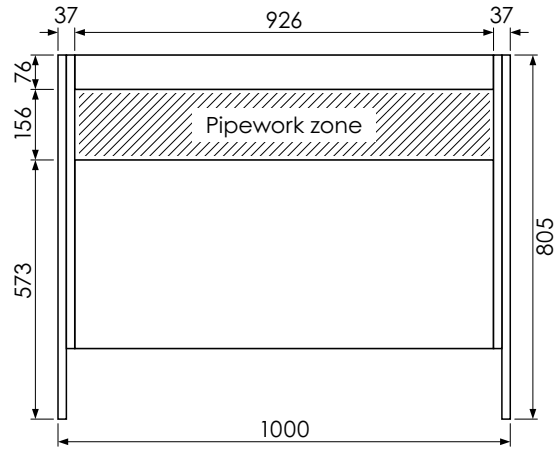

Worktop with single integral basin
650-XX-WT10146/25BM

Worktop with single integral basin
650-XX-WT10153/25BM

RANGE

Tetbury (620)

All dimensions are in millimetres

DESCRIPTION

3 door unit, no plinth (VU10 & VU10/52)
With plinth (VU10P & VU10P/52)
With decorative plinth (VU10P2 & VU10P2/52)

DATE

April 2026

Worktop with single integral basin
650-XX-WT10146/25BM

Worktop with single integral basin
650-XX-WT10153/25BM

RANGE

Tetbury (620)

All dimensions are in millimetres

DESCRIPTION