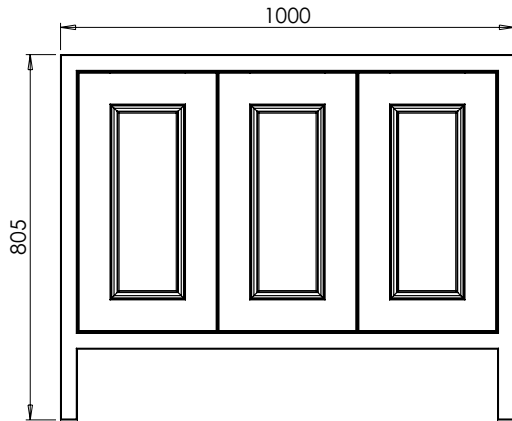

RANGE

Tetbury (620)

All dimensions are in millimetres

DESCRIPTION

2 drawer unit, no plinth (VU80D & VU80D/52)
 With plinth (VU80DP & VU80DP/52)
 With decorative plinth (VU80DP2 & VU80DP2/52)

DATE

April 2026

Worktop with single integral basin
650-XX-WT10146/25BM

Worktop with single integral basin
650-XX-WT10153/25BM

RANGE

Tetbury (620)

All dimensions are in millimetres

DESCRIPTION

3 door unit, no plinth (VU10 & VU10/52)
With plinth (VU10P & VU10P/52)
With decorative plinth (VU10P2 & VU10P2/52)