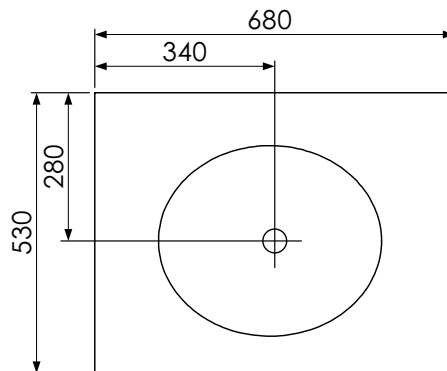

All dimensions are in millimetres

DESCRIPTION

2 door unit, no plinth (VU66 & VU66/52)
 With plinth (VU66P & VU66P/52)
 With decorative plinth (VU66P2 & VU66P2/52)

DATE

April 2026

Worktop with single integral basin
650-XX-WT6846/25B

Worktop with single integral basin
650-XX-WT6853/25B

RANGE

Tetbury (620)

All dimensions are in millimetres

DESCRIPTION

2 drawer unit, no plinth (VU66D & VU66D/52)
 With plinth (VU66DP & VU66DP/52)
 With decorative plinth (VU66DP2 & VU66DP2/52)

All dimensions are in millimetres

DESCRIPTION

Corner unit, left-handed (CU48L)
Corner unit, right-handed (CU48R)

DATE

April 2026

RANGE

Tetbury (620)

All dimensions are in millimetres