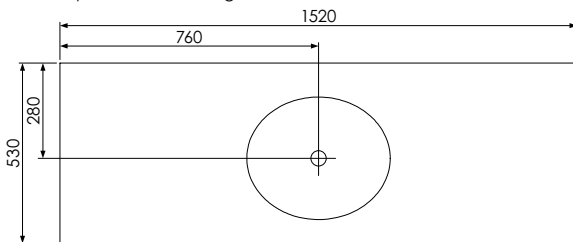

Tetbury (620)

All dimensions are in millimetres

DESCRIPTION

2 door / 2 drawer unit, no plinth (VU151D)

DATE

April 2026

Worktop with double integral basins 650-XX-WT15253/25B

RANGE

All dimensions are in millimetres

DESCRIPTION

Corner unit, left-handed (CU48L)
Corner unit, right-handed (CU48R)

DATE

April 2026

RANGE

Tetbury (620)

All dimensions are in millimetres