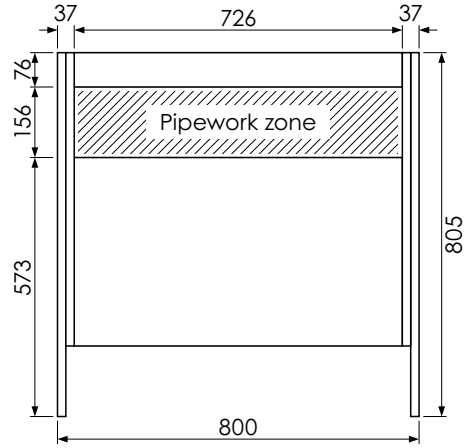

All dimensions are in millimetres

DESCRIPTION

2 door unit, no plinth (VU66 & VU66/52)
 With plinth (VU66P & VU66P/52)
 With decorative plinth (VU66P2 & VU66P2/52)

DATE

April 2026

Worktop with single integral basin
650-XX-WT6846/25B

Worktop with single integral basin
650-XX-WT6853/25B

RANGE

Tetbury (620)

All dimensions are in millimetres

DESCRIPTION

2 drawer unit, no plinth (VU66D & VU66D/52)
 With plinth (VU66DP & VU66DP/52)
 With decorative plinth (VU66DP2 & VU66DP2/52)

DATE

April 2026

Worktop with single integral basin
650-XX-WT8146/25B

Worktop with single integral basin
650-XX-WT8153/25B

RANGE

Tetbury (620)

All dimensions are in millimetres

DESCRIPTION

All dimensions are in millimetres

DESCRIPTION

Corner unit, left-handed (CU48L)
Corner unit, right-handed (CU48R)

DATE

April 2026

RANGE

Tetbury (620)

All dimensions are in millimetres