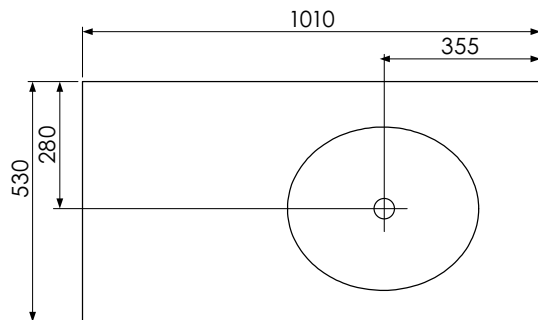

DATE

April 2026

Worktop with single integral basin
650-XX-WT10146/25BR

Worktop with single integral basin
650-XX-WT10153/25BR

RANGE

Tetbury (620)

All dimensions are in millimetres

DESCRIPTION

All dimensions are in millimetres

DESCRIPTION

Corner unit, left-handed (CU48L)
Corner unit, right-handed (CU48R)

DATE

April 2026

RANGE

Tetbury (620)

All dimensions are in millimetres