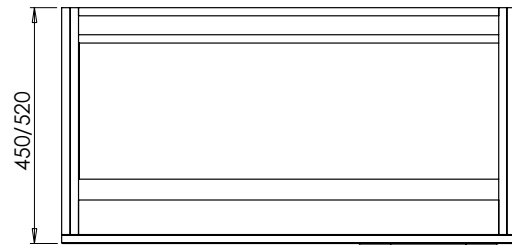

Worktop with single integral basin
650-XX-WT10146/25BM

Worktop with single integral basin
650-XX-WT10153/25BM

RANGE

Tetbury (620)

All dimensions are in millimetres

DESCRIPTION

3 door unit, no plinth (VU10 & VU10/52)
With plinth (VU10P & VU10P/52)
With decorative plinth (VU10P2 & VU10P2/52)

DATE

April 2026

Worktop with single integral basin
650-XX-WT10146/25BM

Worktop with single integral basin
650-XX-WT10153/25BM

RANGE

Tetbury (620)

All dimensions are in millimetres

DESCRIPTION