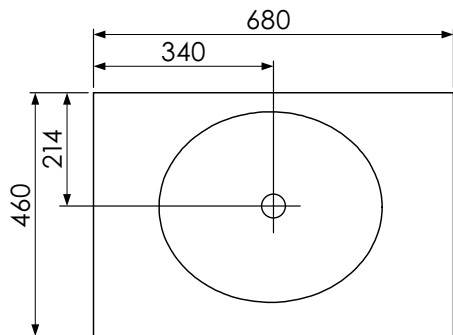

All dimensions are in millimetres

DESCRIPTION

2 door unit, no plinth (VU66 & VU66/52)
 With plinth (VU66P & VU66P/52)
 With decorative plinth (VU66P2 & VU66P2/52)

DATE

April 2026

Worktop with single integral basin
650-XX-WT6846/25B

Worktop with single integral basin
650-XX-WT6853/25B

RANGE

Tetbury (620)

All dimensions are in millimetres

DESCRIPTION

2 drawer unit, no plinth (VU66D & VU66D/52)
 With plinth (VU66DP & VU66DP/52)
 With decorative plinth (VU66DP2 & VU66DP2/52)

All dimensions are in millimetres

DESCRIPTION

Corner unit, left-handed (CU48L)
Corner unit, right-handed (CU48R)

DATE

April 2026

RANGE

Tetbury (620)

All dimensions are in millimetres