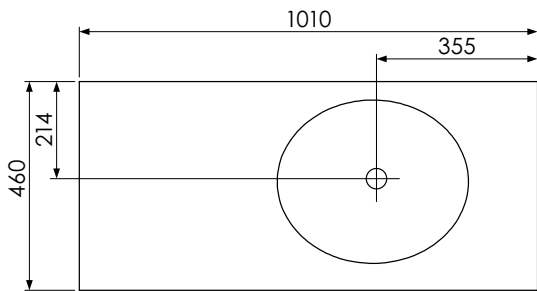

RANGE

Tetbury (620)

All dimensions are in millimetres

DESCRIPTION

2 door / 2 drawer unit, left-hand, no plinth (VU10DL & VU10DL/52)
 With plinth (VU10DPL & VU10DPL/52)
 With decorative plinth (VU10DP2L & VU10DP2L/52)

DATE

April 2026

Worktop with single integral basin
650-XX-WT10146/25BR

Worktop with single integral basin
650-XX-WT10153/25BR

RANGE

Tetbury (620)

All dimensions are in millimetres

DESCRIPTION

All dimensions are in millimetres

DESCRIPTION

Corner unit, left-handed (CU48L)
Corner unit, right-handed (CU48R)

DATE

April 2026

RANGE

Tetbury (620)

All dimensions are in millimetres