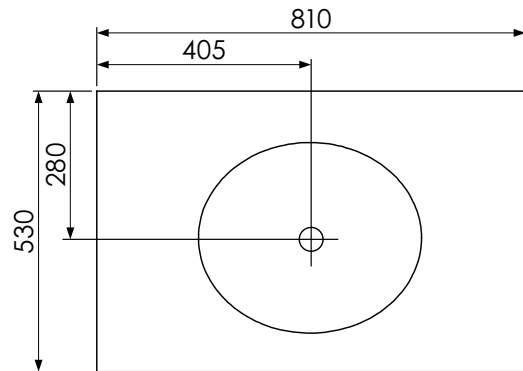

DATE

April 2026

Worktop with single integral basin
650-XX-WT8146/25B

Worktop with single integral basin
650-XX-WT8153/25B

RANGE

Tetbury (620)

All dimensions are in millimetres

DESCRIPTION

All dimensions are in millimetres

DESCRIPTION

Corner unit, left-handed (CU48L)
Corner unit, right-handed (CU48R)

DATE

April 2026

RANGE

Tetbury (620)

All dimensions are in millimetres