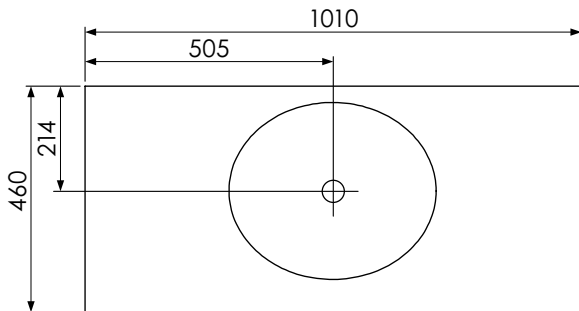

Worktop with single integral basin
650-XX-WT10146/25BM

Worktop with single integral basin
650-XX-WT10153/25BM

RANGE

Tetbury (620)

All dimensions are in millimetres

DESCRIPTION

3 door unit, no plinth (VU10 & VU10/52)
With plinth (VU10P & VU10P/52)
With decorative plinth (VU10P2 & VU10P2/52)

DATE

April 2026

Worktop with single integral basin
650-XX-WT10146/25BM

Worktop with single integral basin
650-XX-WT10153/25BM

RANGE

Tetbury (620)

All dimensions are in millimetres

DESCRIPTION

All dimensions are in millimetres

DESCRIPTION

Corner unit, left-handed (CU48L)
Corner unit, right-handed (CU48R)

DATE

April 2026

RANGE

Tetbury (620)

All dimensions are in millimetres