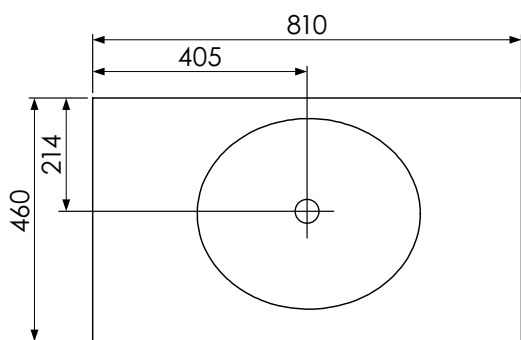

Worktop with single integral basin
650-XX-WT8146/25B