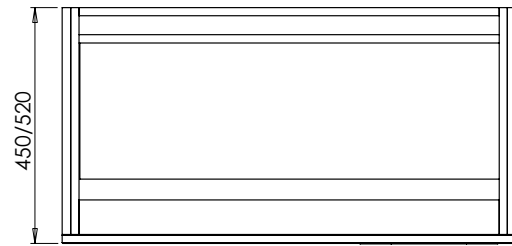

Worktop with single integral basin
650-XX-WT10146/25BM

Worktop with single integral basin
650-XX-WT10153/25BM

RANGE

Tetbury (620)

All dimensions are in millimetres

DESCRIPTION

3 door unit, no plinth (VU10 & VU10/52)
With plinth (VU10P & VU10P/52)
With decorative plinth (VU10P2 & VU10P2/52)