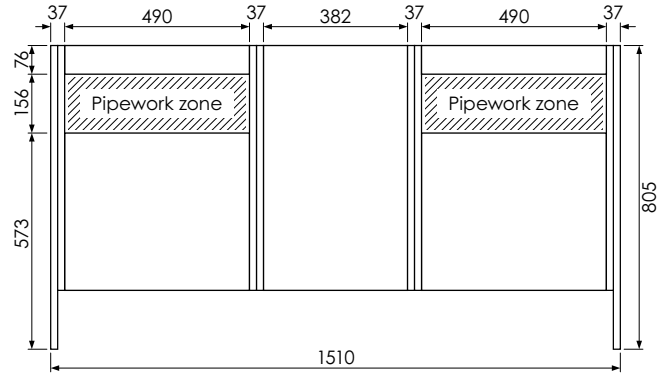

Tetbury (620)

All dimensions are in millimetres

DESCRIPTION

2 door / open unit, no plinth (VU1510)

DATE

April 2026

Worktop with double integral basins 650-XX-WT15253/25B2

RANGE

All dimensions are in millimetres

DESCRIPTION

Corner unit, left-handed (CU48L)
Corner unit, right-handed (CU48R)

DATE

April 2026

RANGE

Tetbury (620)

All dimensions are in millimetres