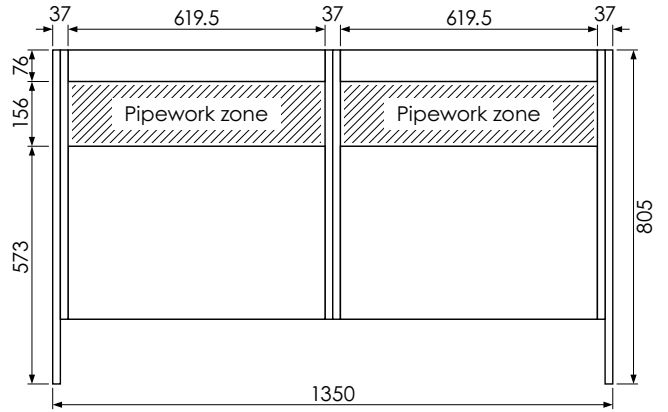

Worktop with double integral basins 650-XX-WT13753/25B2

RANGE

Tetbury (620)

All dimensions are in millimetres

DESCRIPTION

4 door unit, no plinth (VU135 & VU135/52)
 With plinth (VU135P & VU135P/52)
 With decorative plinth (VU135P2 & VU135P2/52)

DATE

April 2026

Worktop with double integral basins 650-XX-WT13746/25B2

Worktop with double integral basins 650-XX-WT13753/25B2

RANGE

Tetbury (620)

All dimensions are in millimetres

DESCRIPTION