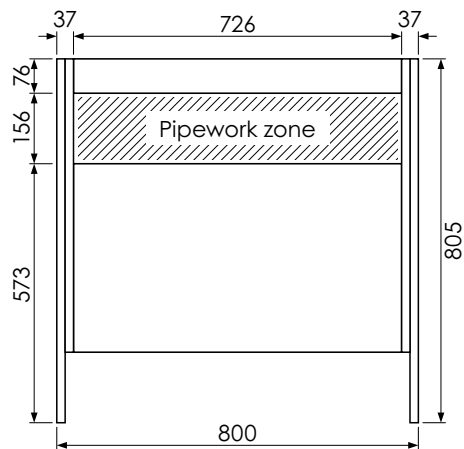

RANGE

Tetbury (620)

All dimensions are in millimetres

DESCRIPTION

2 drawer unit, no plinth (VU80D & VU80D/52)
With plinth (VU80DP & VU80DP/52)
With decorative plinth (VU80DP2 & VU80DP2/52)

DATE

April 2026