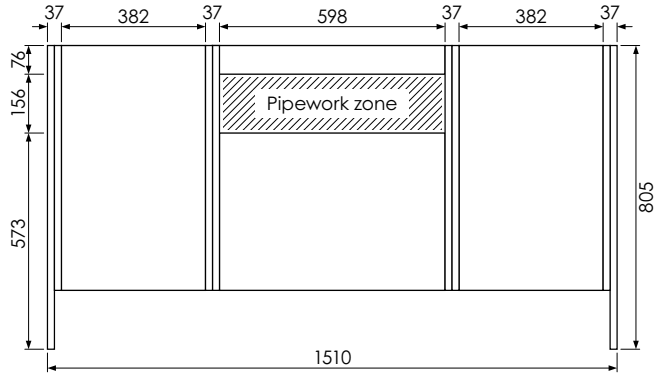

Tetbury (620)

All dimensions are in millimetres

DESCRIPTION

2 door / 2 drawer unit, no plinth (VU151D)

DATE

April 2026

Worktop with double integral basins 650-XX-WT15253/25B

RANGE

All dimensions are in millimetres

DESCRIPTION

Corner unit, left-handed (CU48L)
Corner unit, right-handed (CU48R)

DATE

April 2026

RANGE

Tetbury (620)

All dimensions are in millimetres