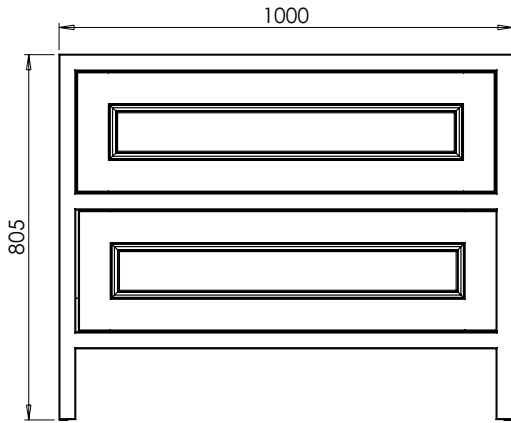

Worktop with single integral basin
650-XX-WT10146/25BM

Worktop with single integral basin
650-XX-WT10153/25BM

RANGE

Tetbury (620)

All dimensions are in millimetres

DESCRIPTION

3 door unit, no plinth (VU10 & VU10/52)
With plinth (VU10P & VU10P/52)
With decorative plinth (VU10P2 & VU10P2/52)

DATE

April 2026

Worktop with single integral basin
650-XX-WT10146/25BM

Worktop with single integral basin
650-XX-WT10153/25BM

RANGE

Tetbury (620)

All dimensions are in millimetres

DESCRIPTION