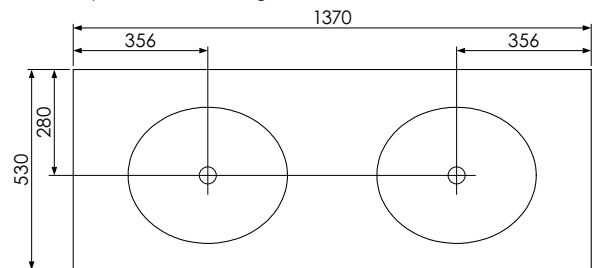

Worktop with double integral basins 650-XX-WT13753/25B2

RANGE

Tetbury (620)

All dimensions are in millimetres

DESCRIPTION

4 door unit, no plinth (VU135 & VU135/52)
 With plinth (VU135P & VU135P/52)
 With decorative plinth (VU135P2 & VU135P2/52)

DATE

April 2026

Worktop with double integral basins 650-XX-WT13746/25B2

Worktop with double integral basins 650-XX-WT13753/25B2

RANGE

Tetbury (620)

All dimensions are in millimetres

DESCRIPTION

Tetbury (620)

All dimensions are in millimetres

DESCRIPTION

2 door / open unit, no plinth (VU1510)

DATE

April 2026

Worktop with double integral basins 650-XX-WT15253/25B2

RANGE

All dimensions are in millimetres

DESCRIPTION

Corner unit, left-handed (CU48L)
Corner unit, right-handed (CU48R)

DATE

April 2026

RANGE

Tetbury (620)

All dimensions are in millimetres