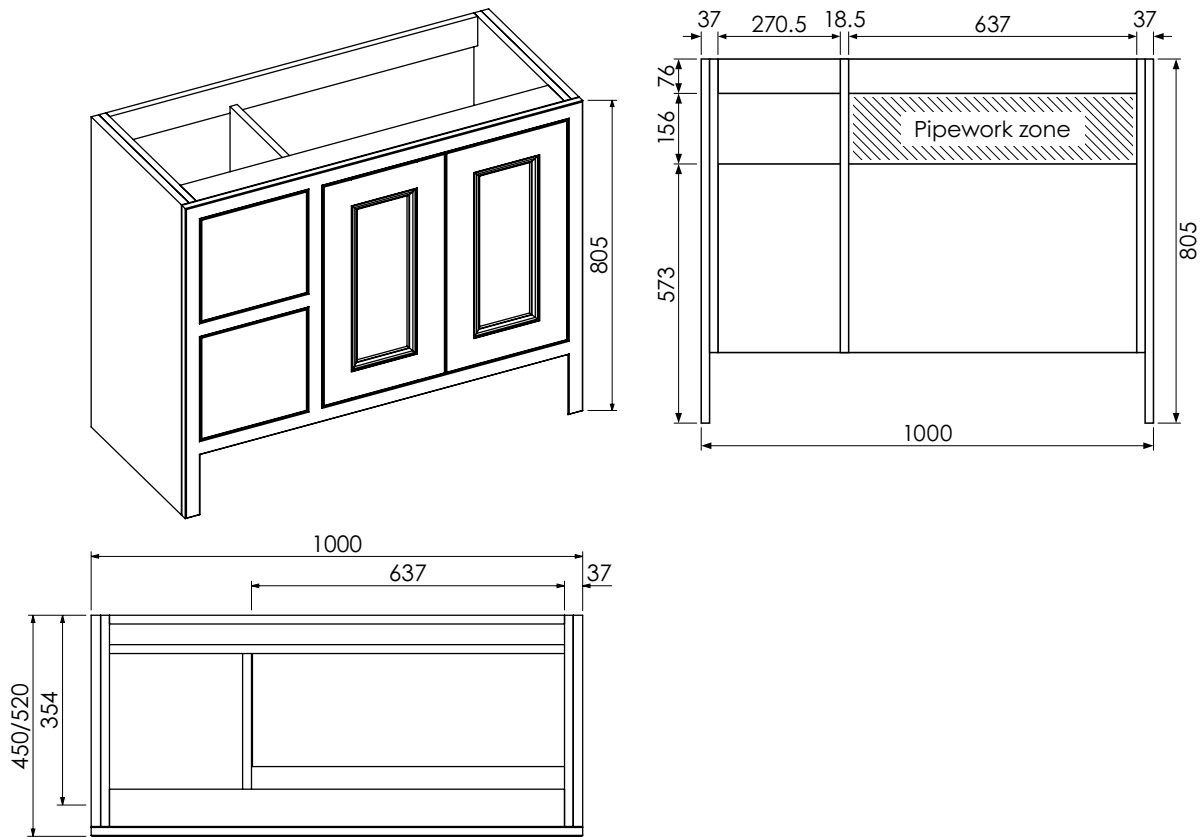

RANGE

Tetbury (620)

All dimensions are in millimetres

DESCRIPTION

2 door / 2 drawer unit, left-hand, no plinth (VU10DL & VU10DL/52)
 With plinth (VU10DPL & VU10DPL/52)
 With decorative plinth (VU10DP2L & VU10DP2L/52)

DATE

April 2026

Worktop with single integral basin
650-XX-WT10146/25BR

Worktop with single integral basin
650-XX-WT10153/25BR

RANGE

Tetbury (620)

All dimensions are in millimetres

DESCRIPTION

Worktop with double integral basins 650-XX-WT13753/25B2

RANGE

Tetbury (620)

All dimensions are in millimetres

DESCRIPTION

4 door unit, no plinth (VU135 & VU135/52)
 With plinth (VU135P & VU135P/52)
 With decorative plinth (VU135P2 & VU135P2/52)