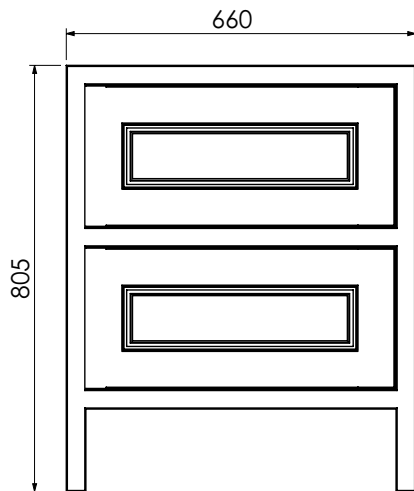

BURBIDGE & SON

EST. 1867

**BATHROOM FURNITURE
MAKERS™**

TETBURY SPECIFICATION GUIDE

Worktop with single integral basin
650-XX-WT6846/25B

Worktop with single integral basin
650-XX-WT6853/25B

RANGE

Tetbury (620)

All dimensions are in millimetres

DESCRIPTION

2 door unit, no plinth (VU66 & VU66/52)
 With plinth (VU66P & VU66P/52)
 With decorative plinth (VU66P2 & VU66P2/52)

DATE

April 2026

Worktop with single integral basin
650-XX-WT6846/25B

Worktop with single integral basin
650-XX-WT6853/25B

RANGE

Tetbury (620)

All dimensions are in millimetres

DESCRIPTION

2 drawer unit, no plinth (VU66D & VU66D/52)
 With plinth (VU66DP & VU66DP/52)
 With decorative plinth (VU66DP2 & VU66DP2/52)

All dimensions are in millimetres

DESCRIPTION

Corner unit, left-handed (CU48L)
Corner unit, right-handed (CU48R)

DATE

April 2026

RANGE

Tetbury (620)

All dimensions are in millimetres