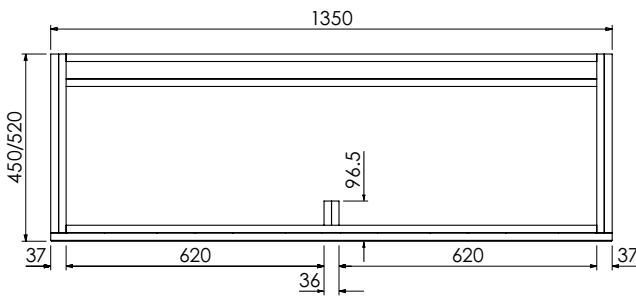

RANGE

Tetbury (620)

All dimensions are in millimetres

DESCRIPTION

4 door unit, no plinth (VU135 & VU135/52)
With plinth (VU135P & VU135P/52)
With decorative plinth (VU135P2 & VU135P2/52)

DATE

April 2026