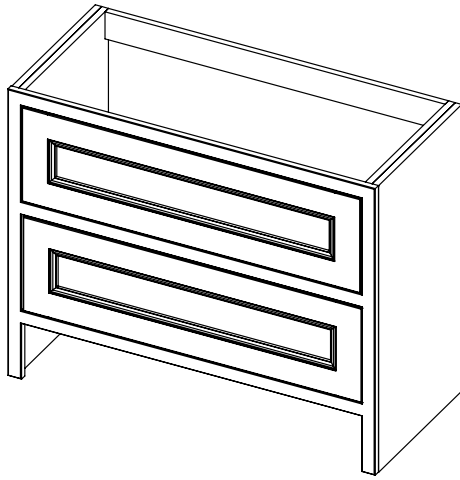

RANGE

Tetbury (620)

All dimensions are in millimetres

DESCRIPTION

2 drawer unit, no plinth (VUD10 & VUD10/52)
With plinth (VUD10P & VUD10P/52)
With decorative plinth (VUD10P2 & VUD10P2/52)

DATE

April 2026