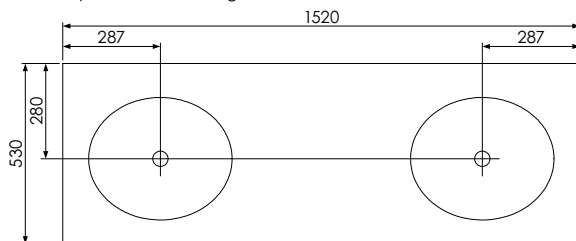

Worktop with double integral basins 650-XX-WT15253/25B2