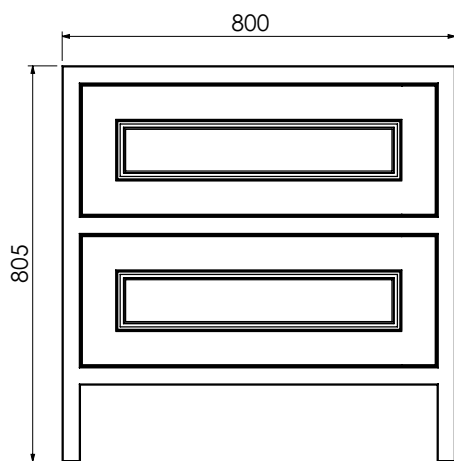

RANGE

Tetbury (620)

All dimensions are in millimetres

DESCRIPTION

2 drawer unit, no plinth (VU80D & VU80D/52)
With plinth (VU80DP & VU80DP/52)
With decorative plinth (VU80DP2 & VU80DP2/52)

DATE

April 2026