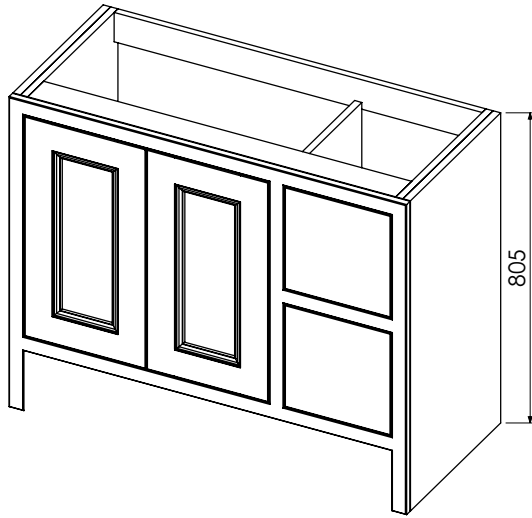

RANGE

Tetbury (620)

All dimensions are in millimetres

DESCRIPTION

2 door / 2 drawer unit, left-hand, no plinth (VU10DL & VU10DL/52)
With plinth (VU10DPL & VU10DPL/52)
With decorative plinth (VU10DP2L & VU10DP2L/52)

DATE

April 2026