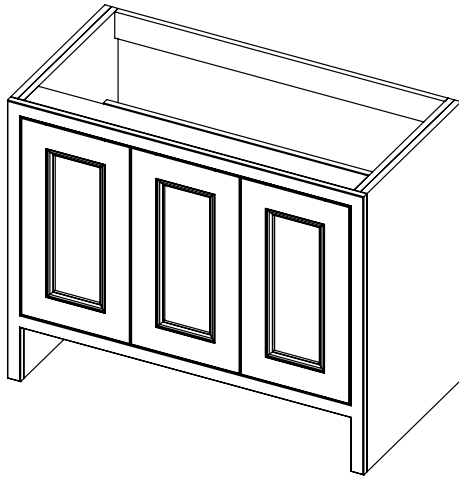

Worktop with single integral basin
650-XX-WT10146/25BM

Worktop with single integral basin
650-XX-WT10153/25BM

RANGE

Tetbury (620)

All dimensions are in millimetres

DESCRIPTION

3 door unit, no plinth (VU10 & VU10/52)
With plinth (VU10P & VU10P/52)
With decorative plinth (VU10P2 & VU10P2/52)