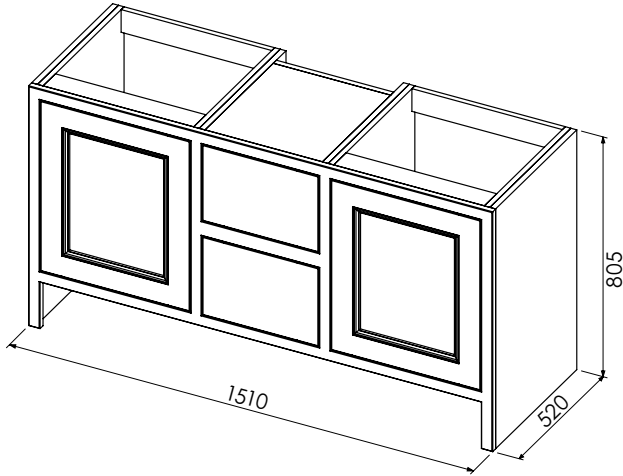

Tetbury (620)

All dimensions are in millimetres

DESCRIPTION

2 door / open unit, no plinth (VU1510)

DATE

April 2026

Worktop with double integral basins 650-XX-WT15253/25B2

RANGE