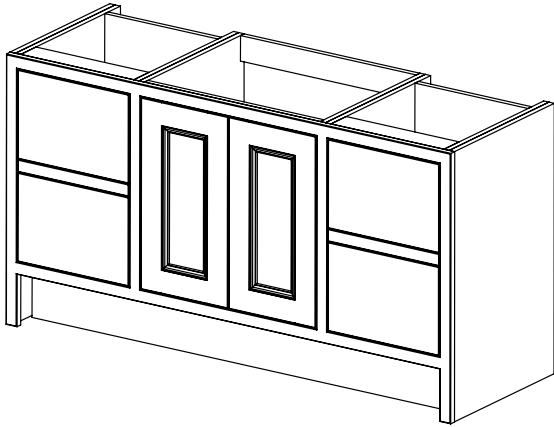

Tetbury (620)

All dimensions are in millimetres

DESCRIPTION

2 door / 2 drawer unit, no plinth (VU151D)

DATE

April 2026

Worktop with double integral basins 650-XX-WT15253/25B

RANGE