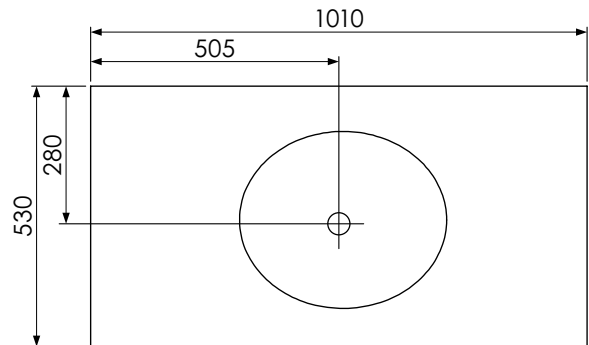

RANGE

Tetbury (620)

All dimensions are in millimetres

DESCRIPTION

2 drawer unit, no plinth (VU80D & VU80D/52)
 With plinth (VU80DP & VU80DP/52)
 With decorative plinth (VU80DP2 & VU80DP2/52)

DATE

April 2026

Worktop with single integral basin
650-XX-WT10146/25BM

Worktop with single integral basin
650-XX-WT10153/25BM

RANGE

Tetbury (620)

All dimensions are in millimetres

DESCRIPTION

3 door unit, no plinth (VU10 & VU10/52)
With plinth (VU10P & VU10P/52)
With decorative plinth (VU10P2 & VU10P2/52)

All dimensions are in millimetres

DESCRIPTION

Corner unit, left-handed (CU48L)
Corner unit, right-handed (CU48R)

DATE

April 2026

RANGE

Tetbury (620)

All dimensions are in millimetres