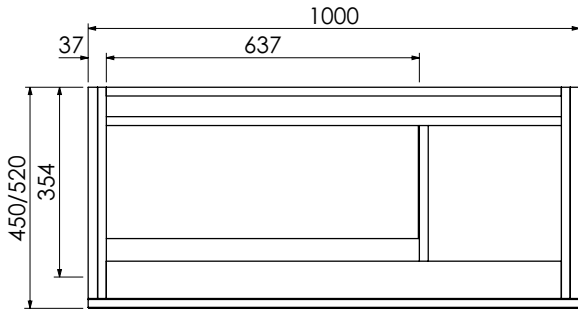

RANGE

Tetbury (620)

All dimensions are in millimetres

DESCRIPTION

2 door / 2 drawer unit, left-hand, no plinth (VU10DL & VU10DL/52)
With plinth (VU10DPL & VU10DPL/52)
With decorative plinth (VU10DP2L & VU10DP2L/52)

DATE

April 2026