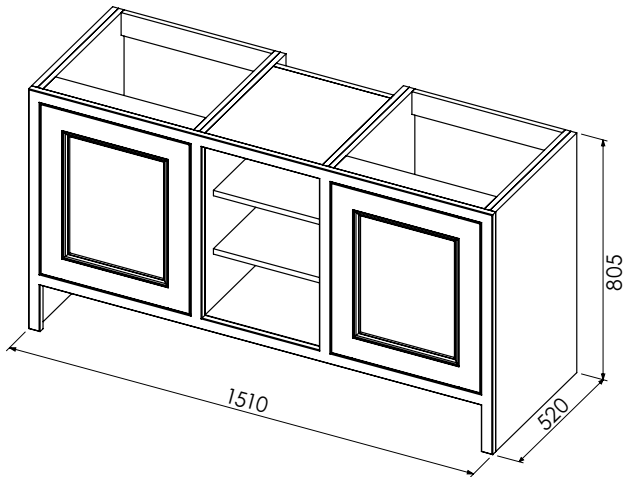

RANGE

Tetbury (620)

All dimensions are in millimetres

DESCRIPTION

2 door / open unit, no plinth (VU1510)

DATE

April 2026