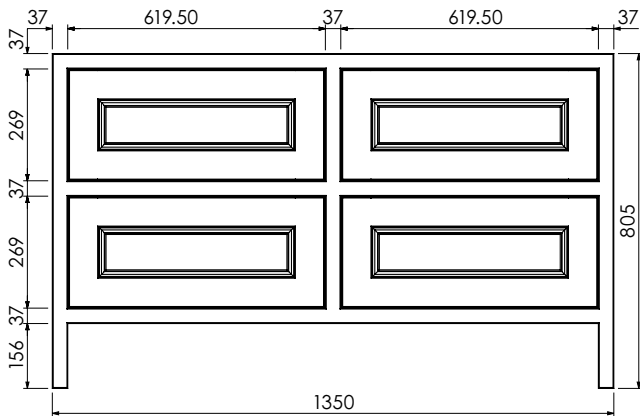

Worktop with double integral basins 650-XX-WT13753/25B2

RANGE

Tetbury (620)

All dimensions are in millimetres

DESCRIPTION

4 door unit, no plinth (VU135 & VU135/52)
 With plinth (VU135P & VU135P/52)
 With decorative plinth (VU135P2 & VU135P2/52)

DATE

April 2026

Worktop with double integral basins 650-XX-WT13746/25B2

Worktop with double integral basins 650-XX-WT13753/25B2

RANGE

Tetbury (620)

All dimensions are in millimetres

DESCRIPTION

All dimensions are in millimetres

DESCRIPTION

Corner unit, left-handed (CU48L)
Corner unit, right-handed (CU48R)

DATE

April 2026

RANGE

Tetbury (620)

All dimensions are in millimetres