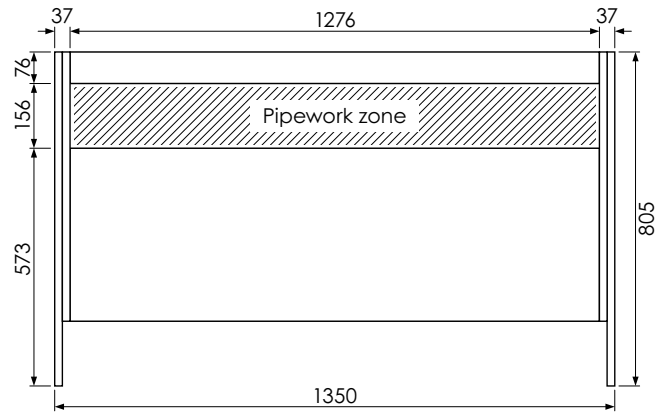

RANGE

Tetbury (620)

All dimensions are in millimetres

DESCRIPTION

4 door unit, no plinth (VU135 & VU135/52)
With plinth (VU135P & VU135P/52)
With decorative plinth (VU135P2 & VU135P2/52)

DATE

April 2026