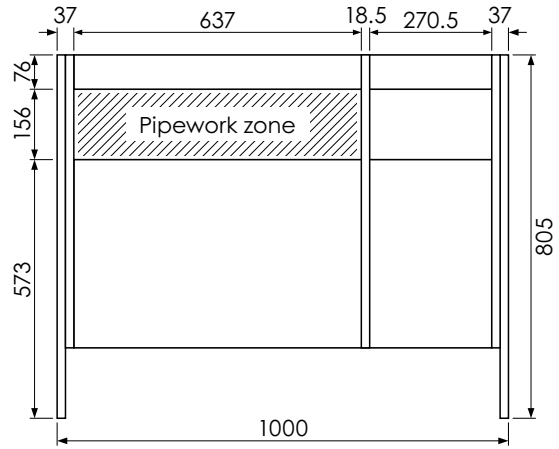

RANGE

Tetbury (620)

All dimensions are in millimetres

DESCRIPTION

2 door / 2 drawer unit, left-hand, no plinth (VU10DL & VU10DL/52)
With plinth (VU10DPL & VU10DPL/52)
With decorative plinth (VU10DP2L & VU10DP2L/52)

DATE

April 2026