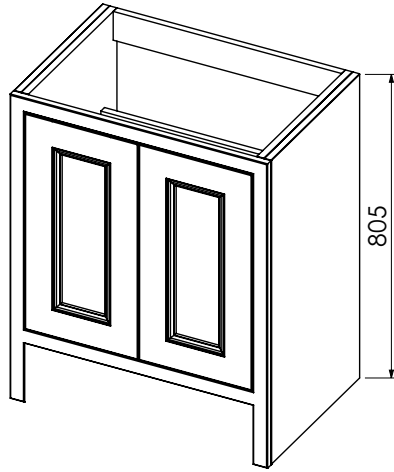

BURBIDGE & SON

EST. 1867

**BATHROOM FURNITURE
MAKERS™**

TETBURY SPECIFICATION GUIDE

Worktop with single integral basin
650-XX-WT6846/25B

Worktop with single integral basin
650-XX-WT6853/25B

RANGE

Tetbury (620)

All dimensions are in millimetres

DESCRIPTION

2 door unit, no plinth (VU66 & VU66/52)
 With plinth (VU66P & VU66P/52)
 With decorative plinth (VU66P2 & VU66P2/52)

DATE

April 2026

Worktop with single integral basin
650-XX-WT6846/25B

Worktop with single integral basin
650-XX-WT6853/25B

RANGE

Tetbury (620)

All dimensions are in millimetres

DESCRIPTION

2 drawer unit, no plinth (VU66D & VU66D/52)
 With plinth (VU66DP & VU66DP/52)
 With decorative plinth (VU66DP2 & VU66DP2/52)