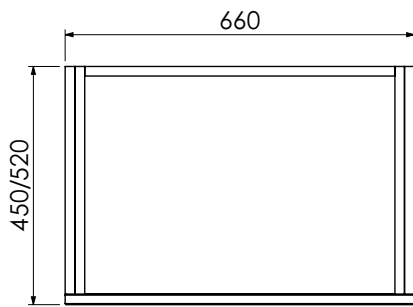

BURBIDGE & SON

EST. 1867

**BATHROOM FURNITURE
MAKERS™**

TETBURY SPECIFICATION GUIDE

Worktop with single integral basin
650-XX-WT6846/25B

Worktop with single integral basin
650-XX-WT6853/25B

RANGE

Tetbury (620)

All dimensions are in millimetres

DESCRIPTION

2 door unit, no plinth (VU66 & VU66/52)
 With plinth (VU66P & VU66P/52)
 With decorative plinth (VU66P2 & VU66P2/52)

DATE

April 2026

Worktop with single integral basin
650-XX-WT6846/25B

Worktop with single integral basin
650-XX-WT6853/25B

RANGE

Tetbury (620)

All dimensions are in millimetres

DESCRIPTION

2 drawer unit, no plinth (VU66D & VU66D/52)
 With plinth (VU66DP & VU66DP/52)
 With decorative plinth (VU66DP2 & VU66DP2/52)

All dimensions are in millimetres

DESCRIPTION

Corner unit, left-handed (CU48L)
Corner unit, right-handed (CU48R)

DATE

April 2026

RANGE

Tetbury (620)

All dimensions are in millimetres