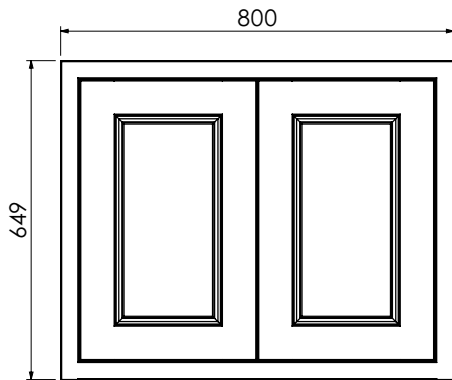

Tetbury (620)

All dimensions are in millimetres

DESCRIPTION

2 drawer unit (MVU66D & MVU66D-52)

DATE

April 2026

Worktop with single integral basin
650-XX-WT8146/25B

Worktop with single integral basin
650-XX-WT8153/25B