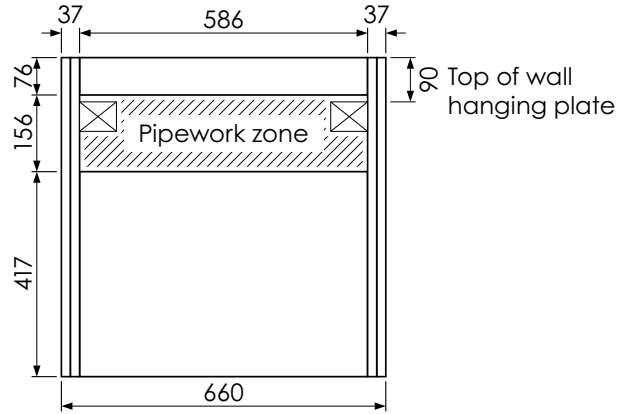

BURBIDGE & SON

EST. 1867

**BATHROOM FURNITURE
MAKERS™**

TETBURY WALL HUNG SPECIFICATION GUIDE

Worktop with single integral basin
650-XX-WT6846/25B

Worktop with single integral basin
650-XX-WT6853/25B

RANGE

Tetbury (620)

All dimensions are in millimetres

DESCRIPTION

2 door unit (MVU66 & MVU66-52)

DATE

April 2026

Worktop with single integral basin
650-XX-WT6846/25B

Worktop with single integral basin
650-XX-WT6853/25B

RANGE

RANGE

Tetbury (620)

All dimensions are in millimetres

DESCRIPTION

2 door unit (MVU80 & MVU80-52)

DATE

April 2026

Worktop with single integral basin
650-XX-WT8146/25B

DATE

April 2026

Worktop with double integral basins 650-XX-WT13746/25B2

Worktop with double integral basins 650-XX-WT13753/25B2

RANGE

Tetbury (620)

All dimensions are in millimetres

DESCRIPTION