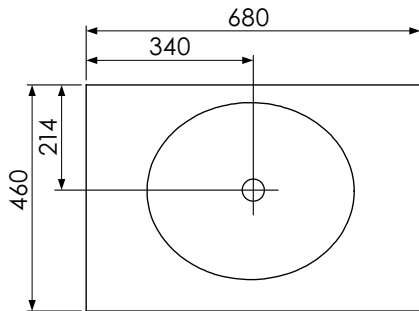

All dimensions are in millimetres

DESCRIPTION

2 door unit (MVU66 & MVU66-52)

DATE

April 2026

Worktop with single integral basin
650-XX-WT6846/25B

Worktop with single integral basin
650-XX-WT6853/25B

RANGE

Tetbury (620)

All dimensions are in millimetres

DESCRIPTION

2 drawer unit (MVU66D & MVU66D-52)

DATE

April 2026

Worktop with single integral basin
650-XX-WT8146/25B

Worktop with single integral basin
650-XX-WT8153/25B