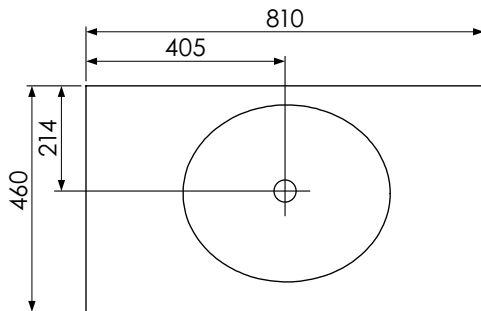

Tetbury (620)

All dimensions are in millimetres

DESCRIPTION

2 drawer unit (MVU66D & MVU66D-52)

DATE

April 2026

Worktop with single integral basin
650-XX-WT8146/25B

Worktop with single integral basin
650-XX-WT8153/25B

RANGE

Tetbury (620)

All dimensions are in millimetres

DESCRIPTION

2 door unit (MVU80 & MVU80-52)

DATE

April 2026

Worktop with single integral basin
650-XX-WT8146/25B

Worktop with single integral basin
650-XX-WT8153/25B

RANGE

Tetbury (620)

All dimensions are in millimetres

DESCRIPTION

2 drawer unit (MVU80D & MVU80D-52)

DATE

April 2026