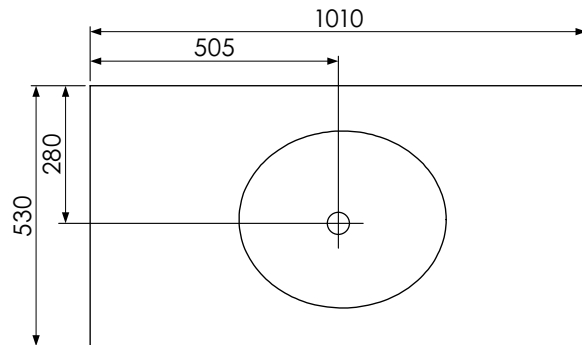

Worktop with single integral basin
650-XX-WT8153/25B

RANGE

Tetbury (620)

All dimensions are in millimetres

DESCRIPTION

2 drawer unit (MVU80D & MVU80D-52)

DATE

April 2026

Worktop with single integral basin
650-XX-WT10146/25BM

Worktop with single integral basin
650-XX-WT10153/25BM

RANGE

Tetbury (620)

All dimensions are in millimetres

DESCRIPTION

2 drawer unit (MVUD10 & MVUD10-52)

DATE

April 2026

Worktop with double integral basins 650-XX-WT13746/25B2

Worktop with double integral basins 650-XX-WT13753/25B2

RANGE

Tetbury (620)

All dimensions are in millimetres

DESCRIPTION