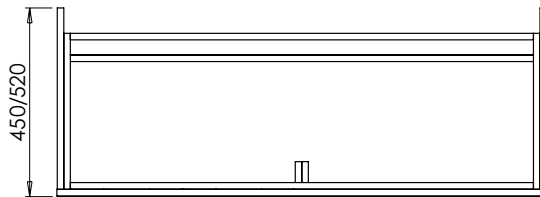

Worktop with single integral basin
650-XX-WT8153/25B

RANGE

Tetbury (620)

All dimensions are in millimetres

DESCRIPTION

2 drawer unit (MVU80D & MVU80D-52)

DATE

April 2026

Worktop with single integral basin
650-XX-WT10146/25BM

Worktop with single integral basin
650-XX-WT10153/25BM

RANGE

Tetbury (620)

All dimensions are in millimetres

DESCRIPTION

2 drawer unit (MVUD10 & MVUD10-52)

DATE

April 2026

Worktop with double integral basins 650-XX-WT13746/25B2

Worktop with double integral basins 650-XX-WT13753/25B2

RANGE

Tetbury (620)

All dimensions are in millimetres

DESCRIPTION