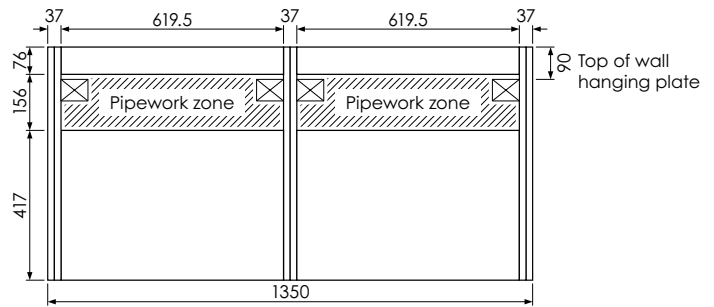

Worktop with single integral basin
650-XX-WT10146/25BM

Worktop with single integral basin
650-XX-WT10153/25BM

RANGE

Tetbury (620)

All dimensions are in millimetres

DESCRIPTION

2 drawer unit (MVUD10 & MVUD10-52)

DATE

April 2026

Worktop with double integral basins 650-XX-WT13746/25B2

Worktop with double integral basins 650-XX-WT13753/25B2

RANGE

Tetbury (620)

All dimensions are in millimetres

DESCRIPTION

4 door unit (MVU135 & MVU135-52)

DATE

April 2026

Worktop with double integral basins 650-XX-WT13746/25B2

Worktop with double integral basins 650-XX-WT13753/25B2

RANGE

Tetbury (620)

All dimensions are in millimetres