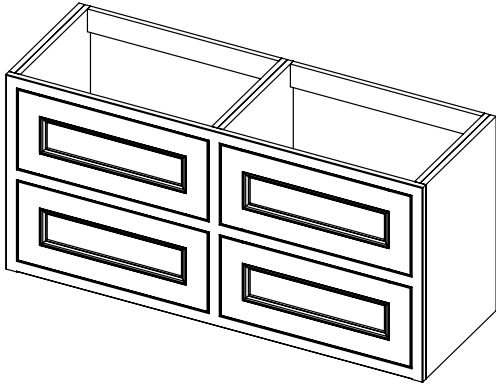

DATE

April 2026

Worktop with double integral basins 650-XX-WT13746/25B2

Worktop with double integral basins 650-XX-WT13753/25B2

RANGE

Tetbury (620)

All dimensions are in millimetres

DESCRIPTION

4 door unit (MVU135 & MVU135-52)

DATE

April 2026

Worktop with double integral basins 650-XX-WT13746/25B2

Worktop with double integral basins 650-XX-WT13753/25B2

RANGE

Tetbury (620)

All dimensions are in millimetres