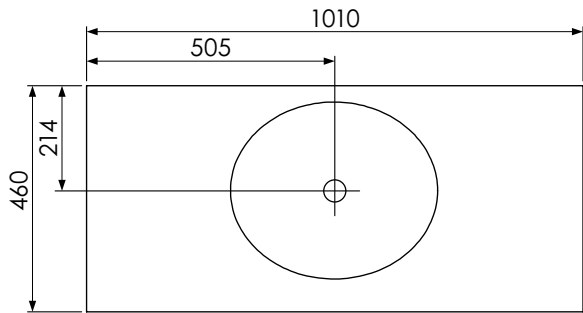

Worktop with single integral basin
650-XX-WT8153/25B

RANGE

Tetbury (620)

All dimensions are in millimetres

DESCRIPTION

2 drawer unit (MVU80D & MVU80D-52)

DATE

April 2026

Worktop with single integral basin
650-XX-WT10146/25BM

Worktop with single integral basin
650-XX-WT10153/25BM

RANGE

Tetbury (620)

All dimensions are in millimetres

DESCRIPTION

2 drawer unit (MVUD10 & MVUD10-52)

DATE

April 2026

Worktop with double integral basins 650-XX-WT13746/25B2

Worktop with double integral basins 650-XX-WT13753/25B2

RANGE

Tetbury (620)

All dimensions are in millimetres

DESCRIPTION

4 door unit (MVU135 & MVU135-52)

DATE

April 2026

Worktop with double integral basins 650-XX-WT13746/25B2

Worktop with double integral basins 650-XX-WT13753/25B2

RANGE

Tetbury (620)

All dimensions are in millimetres