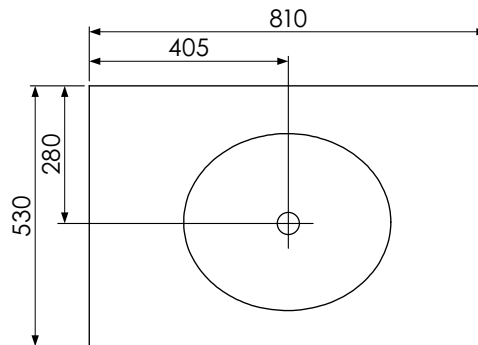

Tetbury (620)

All dimensions are in millimetres

DESCRIPTION

2 drawer unit (MVU66D & MVU66D-52)

DATE

April 2026

Worktop with single integral basin
650-XX-WT8146/25B

Worktop with single integral basin
650-XX-WT8153/25B

RANGE

Tetbury (620)

All dimensions are in millimetres

DESCRIPTION

2 door unit (MVU80 & MVU80-52)

DATE

April 2026

Worktop with single integral basin
650-XX-WT8146/25B

Worktop with single integral basin
650-XX-WT8153/25B

RANGE

Tetbury (620)

All dimensions are in millimetres

DESCRIPTION

2 drawer unit (MVU80D & MVU80D-52)

DATE

April 2026

DATE

April 2026

Worktop with double integral basins 650-XX-WT13746/25B2

Worktop with double integral basins 650-XX-WT13753/25B2

RANGE

Tetbury (620)

All dimensions are in millimetres

DESCRIPTION