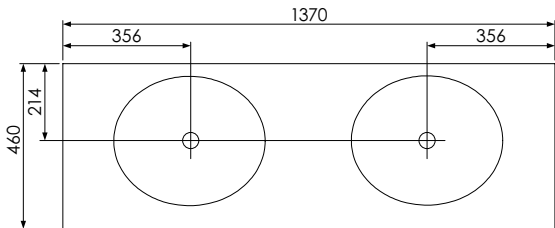

Worktop with single integral basin
650-XX-WT8153/25B

RANGE

Tetbury (620)

All dimensions are in millimetres

DESCRIPTION

2 drawer unit (MVU80D & MVU80D-52)

DATE

April 2026

Worktop with single integral basin
650-XX-WT10146/25BM

Worktop with single integral basin
650-XX-WT10153/25BM

RANGE

Tetbury (620)

All dimensions are in millimetres

DESCRIPTION

2 drawer unit (MVUD10 & MVUD10-52)

DATE

April 2026

Worktop with double integral basins 650-XX-WT13746/25B2

Worktop with double integral basins 650-XX-WT13753/25B2

RANGE

Tetbury (620)

All dimensions are in millimetres

DESCRIPTION

4 door unit (MVU135 & MVU135-52)

DATE

April 2026

Worktop with double integral basins 650-XX-WT13746/25B2

Worktop with double integral basins 650-XX-WT13753/25B2

RANGE

Tetbury (620)

All dimensions are in millimetres