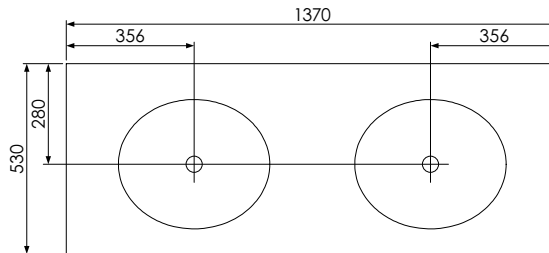

DATE

April 2026

Worktop with double integral basins 650-XX-WT13746/25B2

Worktop with double integral basins 650-XX-WT13753/25B2

RANGE

Tetbury (620)

All dimensions are in millimetres

DESCRIPTION

4 door unit (MVU135 & MVU135-52)

DATE

April 2026

Worktop with double integral basins 650-XX-WT13746/25B2

Worktop with double integral basins 650-XX-WT13753/25B2

RANGE

Tetbury (620)

All dimensions are in millimetres