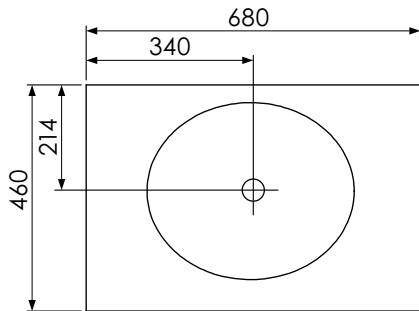

BURBIDGE & SON

EST. 1867

**BATHROOM FURNITURE
MAKERS™**

TETBURY WALL HUNG SPECIFICATION GUIDE

Worktop with single integral basin
650-XX-WT6846/25B

Worktop with single integral basin
650-XX-WT6853/25B

RANGE

Tetbury (620)

All dimensions are in millimetres

DESCRIPTION

2 door unit (MVU66 & MVU66-52)

DATE

April 2026

Worktop with single integral basin
650-XX-WT6846/25B

Worktop with single integral basin
650-XX-WT6853/25B

RANGE