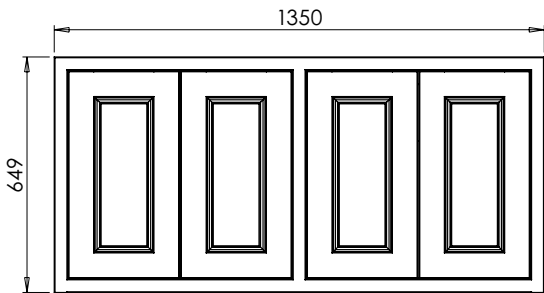

Worktop with single integral basin
650-XX-WT10146/25BM

Worktop with single integral basin
650-XX-WT10153/25BM

RANGE

Tetbury (620)

All dimensions are in millimetres

DESCRIPTION

2 drawer unit (MVUD10 & MVUD10-52)

DATE

April 2026

Worktop with double integral basins 650-XX-WT13746/25B2

Worktop with double integral basins 650-XX-WT13753/25B2

RANGE

Tetbury (620)

All dimensions are in millimetres

DESCRIPTION