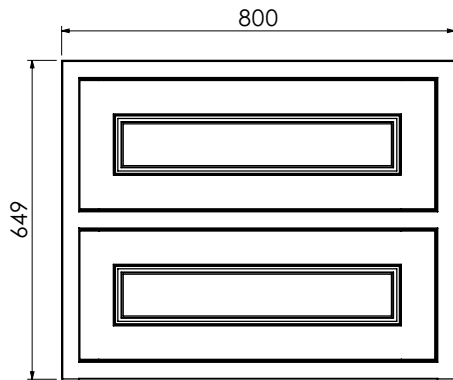

RANGE

Tetbury (620)

All dimensions are in millimetres

DESCRIPTION

2 door unit (MVU80 & MVU80-52)

DATE

April 2026

Worktop with single integral basin
650-XX-WT8146/25B

Worktop with single integral basin
650-XX-WT8153/25B

RANGE

Tetbury (620)

All dimensions are in millimetres

DESCRIPTION

2 drawer unit (MVU80D & MVU80D-52)

DATE

April 2026

Worktop with single integral basin
650-XX-WT10146/25BM

Worktop with single integral basin
650-XX-WT10153/25BM

RANGE

Tetbury (620)

All dimensions are in millimetres

DESCRIPTION

2 drawer unit (MVUD10 & MVUD10-52)