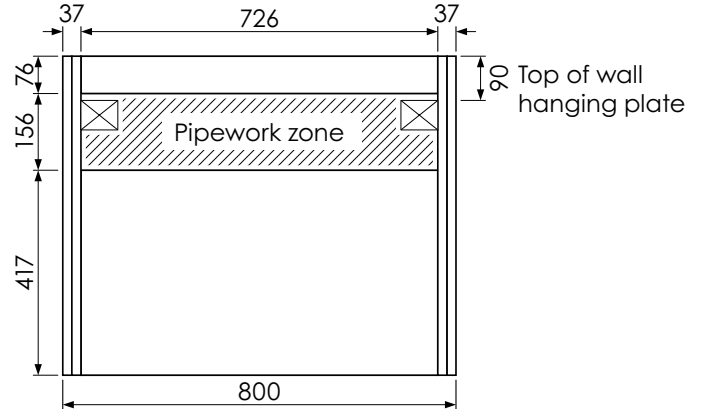

Tetbury (620)

All dimensions are in millimetres

DESCRIPTION

2 drawer unit (MVU66D & MVU66D-52)

DATE

April 2026

Worktop with single integral basin
650-XX-WT8146/25B

Worktop with single integral basin
650-XX-WT8153/25B

RANGE

Tetbury (620)

All dimensions are in millimetres

DESCRIPTION

2 door unit (MVU80 & MVU80-52)

DATE

April 2026

Worktop with single integral basin
650-XX-WT8146/25B

Worktop with single integral basin
650-XX-WT8153/25B

RANGE

Tetbury (620)

All dimensions are in millimetres

DESCRIPTION

2 drawer unit (MVU80D & MVU80D-52)

DATE

April 2026

DATE

April 2026

Worktop with double integral basins 650-XX-WT13746/25B2

Worktop with double integral basins 650-XX-WT13753/25B2

RANGE

Tetbury (620)

All dimensions are in millimetres

DESCRIPTION