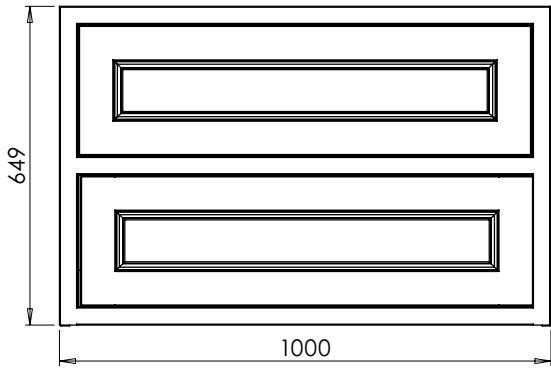

Worktop with single integral basin
650-XX-WT8153/25B

RANGE

Tetbury (620)

All dimensions are in millimetres

DESCRIPTION

2 drawer unit (MVU80D & MVU80D-52)

DATE

April 2026

Worktop with single integral basin
650-XX-WT10146/25BM

Worktop with single integral basin
650-XX-WT10153/25BM

RANGE

Tetbury (620)

All dimensions are in millimetres

DESCRIPTION

2 drawer unit (MVUD10 & MVUD10-52)

DATE

April 2026

Worktop with double integral basins 650-XX-WT13746/25B2

Worktop with double integral basins 650-XX-WT13753/25B2

RANGE

Tetbury (620)

All dimensions are in millimetres

DESCRIPTION