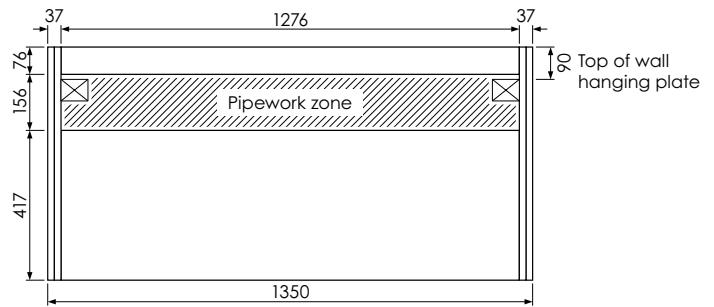

Worktop with single integral basin
650-XX-WT8153/25B

RANGE

Tetbury (620)

All dimensions are in millimetres

DESCRIPTION

2 drawer unit (MVU80D & MVU80D-52)

DATE

April 2026

Worktop with single integral basin
650-XX-WT10146/25BM

Worktop with single integral basin
650-XX-WT10153/25BM

RANGE

Tetbury (620)

All dimensions are in millimetres

DESCRIPTION

2 drawer unit (MVUD10 & MVUD10-52)

DATE

April 2026

Worktop with double integral basins 650-XX-WT13746/25B2

Worktop with double integral basins 650-XX-WT13753/25B2

RANGE

Tetbury (620)

All dimensions are in millimetres

DESCRIPTION

4 door unit (MVU135 & MVU135-52)

DATE

April 2026

Worktop with double integral basins 650-XX-WT13746/25B2

Worktop with double integral basins 650-XX-WT13753/25B2

RANGE

Tetbury (620)

All dimensions are in millimetres