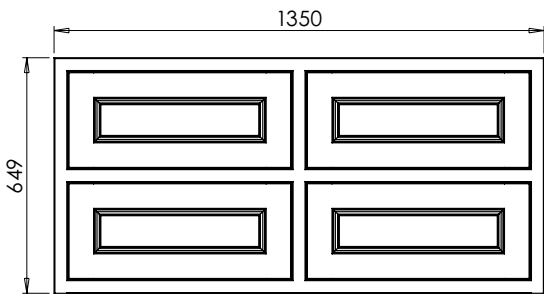

Worktop with single integral basin
650-XX-WT10146/25BM

Worktop with single integral basin
650-XX-WT10153/25BM

RANGE

Tetbury (620)

All dimensions are in millimetres

DESCRIPTION

2 drawer unit (MVUD10 & MVUD10-52)

DATE

April 2026

Worktop with double integral basins 650-XX-WT13746/25B2

Worktop with double integral basins 650-XX-WT13753/25B2

RANGE

Tetbury (620)

All dimensions are in millimetres

DESCRIPTION

4 door unit (MVU135 & MVU135-52)

DATE

April 2026

Worktop with double integral basins 650-XX-WT13746/25B2

Worktop with double integral basins 650-XX-WT13753/25B2

RANGE

Tetbury (620)

All dimensions are in millimetres