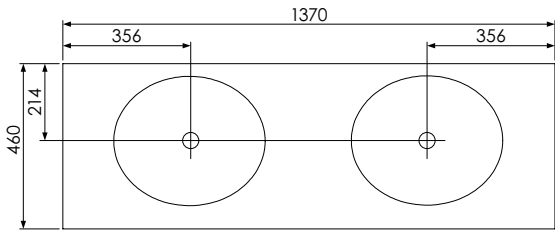

Worktop with single integral basin
650-XX-WT10146/25BM

Worktop with single integral basin
650-XX-WT10153/25BM

RANGE

Tetbury (620)

All dimensions are in millimetres

DESCRIPTION

2 drawer unit (MVUD10 & MVUD10-52)

DATE

April 2026

Worktop with double integral basins 650-XX-WT13746/25B2

Worktop with double integral basins 650-XX-WT13753/25B2

RANGE

Tetbury (620)

All dimensions are in millimetres

DESCRIPTION

4 door unit (MVU135 & MVU135-52)

DATE

April 2026

Worktop with double integral basins 650-XX-WT13746/25B2

Worktop with double integral basins 650-XX-WT13753/25B2

RANGE

Tetbury (620)

All dimensions are in millimetres