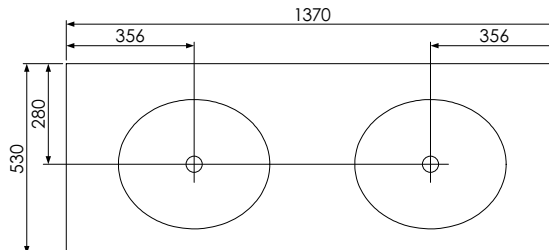

Worktop with single integral basin
650-XX-WT10146/25BM

Worktop with single integral basin
650-XX-WT10153/25BM

RANGE

Tetbury (620)

All dimensions are in millimetres

DESCRIPTION

2 drawer unit (MVUD10 & MVUD10-52)

DATE

April 2026

Worktop with double integral basins 650-XX-WT13746/25B2

Worktop with double integral basins 650-XX-WT13753/25B2

RANGE

Tetbury (620)

All dimensions are in millimetres

DESCRIPTION

4 door unit (MVU135 & MVU135-52)

DATE

April 2026

Worktop with double integral basins 650-XX-WT13746/25B2

Worktop with double integral basins 650-XX-WT13753/25B2

RANGE

Tetbury (620)

All dimensions are in millimetres