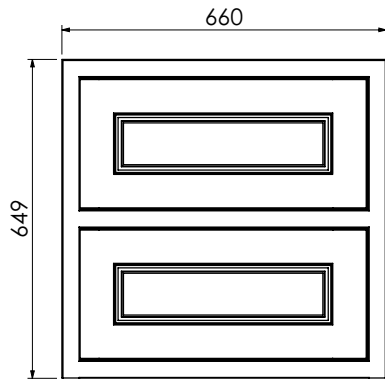

BURBIDGE & SON

EST. 1867

**BATHROOM FURNITURE
MAKERS™**

TETBURY WALL HUNG SPECIFICATION GUIDE

Worktop with single integral basin
650-XX-WT6846/25B

Worktop with single integral basin
650-XX-WT6853/25B

RANGE

Tetbury (620)

All dimensions are in millimetres

DESCRIPTION

2 door unit (MVU66 & MVU66-52)

DATE

April 2026

Worktop with single integral basin
650-XX-WT6846/25B

Worktop with single integral basin
650-XX-WT6853/25B

RANGE

Worktop with single integral basin
650-XX-WT8153/25B

RANGE

Tetbury (620)

All dimensions are in millimetres

DESCRIPTION

2 drawer unit (MVU80D & MVU80D-52)

DATE

April 2026

Worktop with single integral basin
650-XX-WT10146/25BM

Worktop with single integral basin
650-XX-WT10153/25BM

RANGE

Tetbury (620)

All dimensions are in millimetres

DESCRIPTION

2 drawer unit (MVUD10 & MVUD10-52)