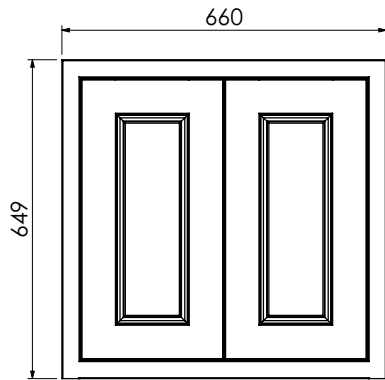

BURBIDGE & SON

EST. 1867

**BATHROOM FURNITURE
MAKERS™**

TETBURY WALL HUNG SPECIFICATION GUIDE

Worktop with single integral basin
650-XX-WT6846/25B

Worktop with single integral basin
650-XX-WT6853/25B

RANGE

Tetbury (620)

All dimensions are in millimetres

DESCRIPTION

2 door unit (MVU66 & MVU66-52)

DATE

April 2026

Worktop with single integral basin
650-XX-WT6846/25B

Worktop with single integral basin
650-XX-WT6853/25B

RANGE