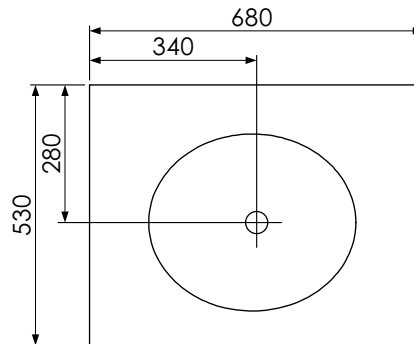

All dimensions are in millimetres

DESCRIPTION

2 door unit (MVU66 & MVU66-52)

DATE

April 2026

Worktop with single integral basin
650-XX-WT6846/25B

Worktop with single integral basin
650-XX-WT6853/25B

RANGE

Tetbury (620)

All dimensions are in millimetres

DESCRIPTION

2 drawer unit (MVU66D & MVU66D-52)

DATE

April 2026

Worktop with single integral basin
650-XX-WT8146/25B

Worktop with single integral basin
650-XX-WT8153/25B