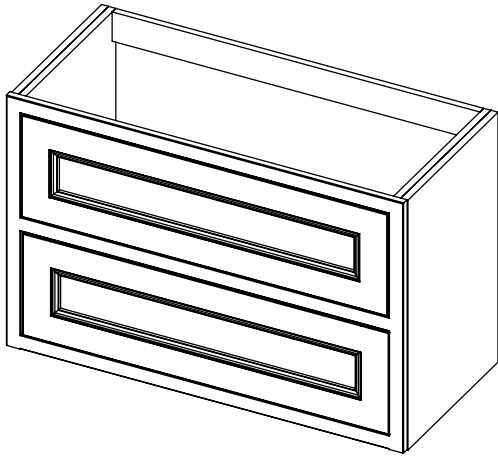

Worktop with single integral basin
650-XX-WT8153/25B

RANGE

Tetbury (620)

All dimensions are in millimetres

DESCRIPTION

2 drawer unit (MVU80D & MVU80D-52)

DATE

April 2026

Worktop with single integral basin
650-XX-WT10146/25BM

Worktop with single integral basin
650-XX-WT10153/25BM

RANGE

Tetbury (620)

All dimensions are in millimetres

DESCRIPTION

2 drawer unit (MVUD10 & MVUD10-52)