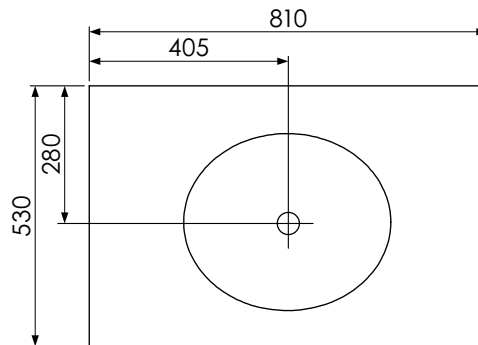

RANGE

Tetbury (620)

All dimensions are in millimetres

DESCRIPTION

2 door unit (MVU80 & MVU80-52)

DATE

April 2026

Worktop with single integral basin
650-XX-WT8146/25B

Worktop with single integral basin
650-XX-WT8153/25B

RANGE

Tetbury (620)

All dimensions are in millimetres

DESCRIPTION

2 drawer unit (MVU80D & MVU80D-52)

DATE

April 2026

Worktop with single integral basin
650-XX-WT10146/25BM

Worktop with single integral basin
650-XX-WT10153/25BM

RANGE

Tetbury (620)

All dimensions are in millimetres

DESCRIPTION

2 drawer unit (MVUD10 & MVUD10-52)

DATE

April 2026

Worktop with double integral basins 650-XX-WT13746/25B2

Worktop with double integral basins 650-XX-WT13753/25B2

RANGE

Tetbury (620)

All dimensions are in millimetres

DESCRIPTION