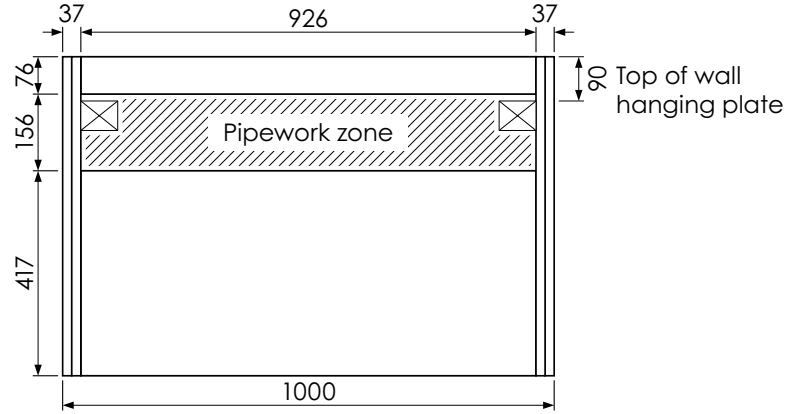

Worktop with single integral basin
650-XX-WT8153/25B

RANGE

Tetbury (620)

All dimensions are in millimetres

DESCRIPTION

2 drawer unit (MVU80D & MVU80D-52)

DATE

April 2026

Worktop with single integral basin
650-XX-WT10146/25BM

Worktop with single integral basin
650-XX-WT10153/25BM

RANGE

Tetbury (620)

All dimensions are in millimetres

DESCRIPTION

2 drawer unit (MVUD10 & MVUD10-52)

DATE

April 2026

Worktop with double integral basins 650-XX-WT13746/25B2

Worktop with double integral basins 650-XX-WT13753/25B2

RANGE

Tetbury (620)

All dimensions are in millimetres

DESCRIPTION