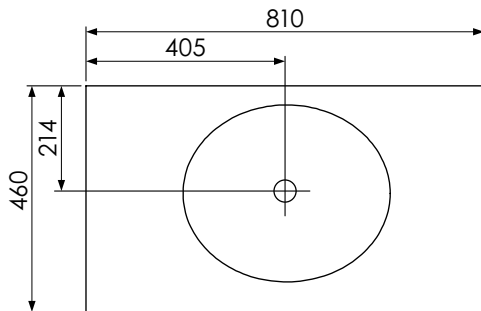

RANGE

Tetbury (620)

All dimensions are in millimetres

DESCRIPTION

2 door unit (MVU80 & MVU80-52)

DATE

April 2026

Worktop with single integral basin
650-XX-WT8146/25B

Worktop with single integral basin
650-XX-WT8153/25B

RANGE

Tetbury (620)

All dimensions are in millimetres

DESCRIPTION

2 drawer unit (MVU80D & MVU80D-52)

DATE

April 2026

Worktop with single integral basin
650-XX-WT10146/25BM

Worktop with single integral basin
650-XX-WT10153/25BM

RANGE

Tetbury (620)

All dimensions are in millimetres

DESCRIPTION

2 drawer unit (MVUD10 & MVUD10-52)

DATE

April 2026

Worktop with double integral basins 650-XX-WT13746/25B2

Worktop with double integral basins 650-XX-WT13753/25B2

RANGE

Tetbury (620)

All dimensions are in millimetres

DESCRIPTION