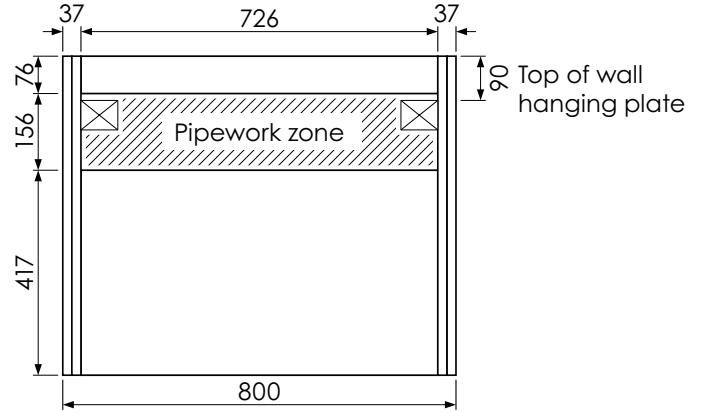

RANGE

Tetbury (620)

All dimensions are in millimetres

DESCRIPTION

2 door unit (MVU80 & MVU80-52)

DATE

April 2026

Worktop with single integral basin
650-XX-WT8146/25B

Worktop with single integral basin
650-XX-WT8153/25B

RANGE

Tetbury (620)

All dimensions are in millimetres

DESCRIPTION

2 drawer unit (MVU80D & MVU80D-52)

DATE

April 2026

Worktop with single integral basin
650-XX-WT10146/25BM

Worktop with single integral basin
650-XX-WT10153/25BM

RANGE

Tetbury (620)

All dimensions are in millimetres

DESCRIPTION

2 drawer unit (MVUD10 & MVUD10-52)

DATE

April 2026

Worktop with double integral basins 650-XX-WT13746/25B2

Worktop with double integral basins 650-XX-WT13753/25B2

RANGE

Tetbury (620)

All dimensions are in millimetres

DESCRIPTION