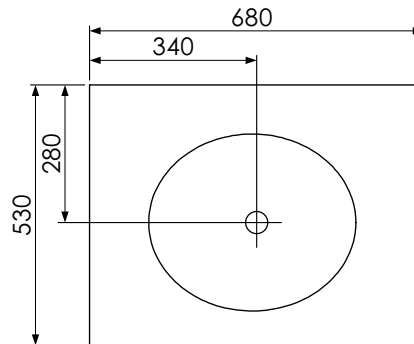

BURBIDGE & SON

EST. 1867

**BATHROOM FURNITURE
MAKERS™**

TETBURY WALL HUNG SPECIFICATION GUIDE

Worktop with single integral basin
650-XX-WT6846/25B

Worktop with single integral basin
650-XX-WT6853/25B

RANGE

Tetbury (620)

All dimensions are in millimetres

DESCRIPTION

2 door unit (MVU66 & MVU66-52)

DATE

April 2026

Worktop with single integral basin
650-XX-WT6846/25B

Worktop with single integral basin
650-XX-WT6853/25B

RANGE