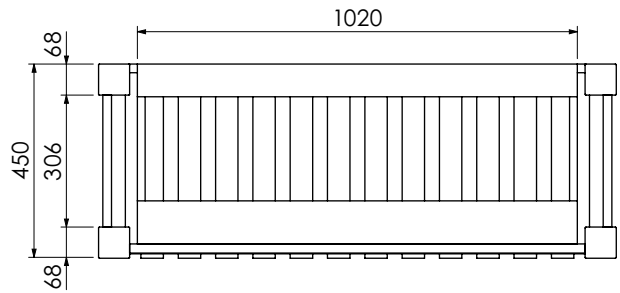

RANGE

Langton (630)

All dimensions are in millimetres

DESCRIPTION

Washstand drawer unit, 218mm drawer height (WS120)

DATE

April 2026

650-XX-WT12146/25B
Worktop with integral basin
1210 x 460 x 25

RANGE

Langton (630)

All dimensions are in millimetres

DESCRIPTION

Tall washstand drawer unit, 340mm drawer height (TWS120)

DATE

April 2026

650-XX-WT12146/25B
Worktop with integral basin
1210 x 460 x 25