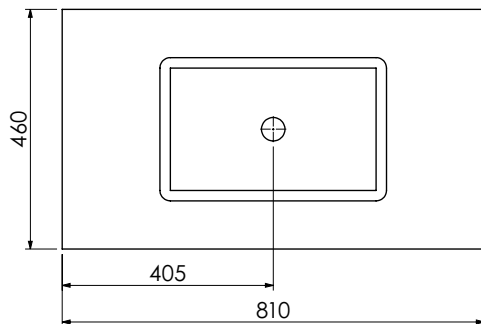

RANGE

Langton (630)

All dimensions are in millimetres

DESCRIPTION

Washstand (no drawer), 218mm fixed front panel (BWS60)

DATE

April 2026

600-WG-BAS6146/1B
Mineral cast worktop with single basin
610 x 460 x 120mm

650-XX-WT6146/25
Worktop for use with sit on basin
610 x 460 x 25mm

RANGE

Langton (630)

All dimensions are in millimetres

DESCRIPTION

Washstand drawer unit, 218mm drawer height (WS60)

DATE

April 2026

600-WG-BAS8146/1B
Mineral cast worktop with single basin
810 x 460 x 120mm

650-XX-WT8146/25
Worktop for use with sit on basin
810 x 460 x 25mm

RANGE

Langton (630)

All dimensions are in millimetres

DESCRIPTION

RANGE

Langton (630)

All dimensions are in millimetres

DESCRIPTION

Washstand drawer unit, 218mm drawer height (WS80)

DATE

April 2026

650-XX-WT8146/25B
Worktop with integral basin
810 x 460 x 25