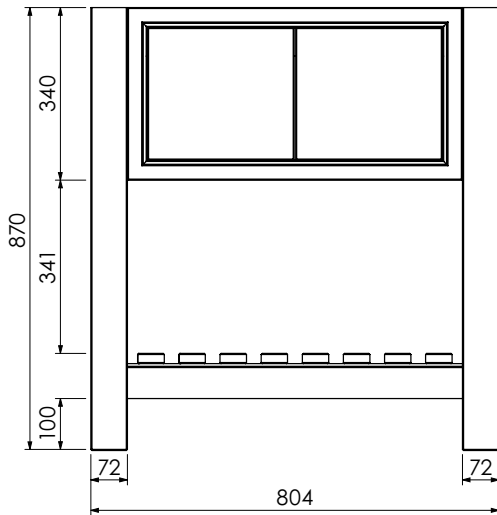

RANGE

Langton (630)

All dimensions are in millimetres

DESCRIPTION

Washstand drawer unit, 218mm drawer height (WS80)

DATE

April 2026

650-XX-WT8146/25B
Worktop with integral basin
810 x 460 x 25

RANGE

Langton (630)

All dimensions are in millimetres

DESCRIPTION

Tall washstand drawer unit, 340mm drawer height (TWS80)

DATE

April 2026

650-XX-WT8146/25B
Worktop with integral basin
810 x 460 x 25

RANGE

Langton (630)

All dimensions are in millimetres

DESCRIPTION

Tall washstand door unit, 340mm door height (TWDOS80)

DATE

April 2026

Cut-out required
when using BAS12146/1B

600-WG-BAS12146/1B
Mineral cast worktop with single basin
1210 x 460 x 120mm

650-XX-WT12146/25
Worktop for use with sit on basin
1210 x 460 x 25mm

RANGE

Langton (630)

All dimensions are in millimetres

DESCRIPTION