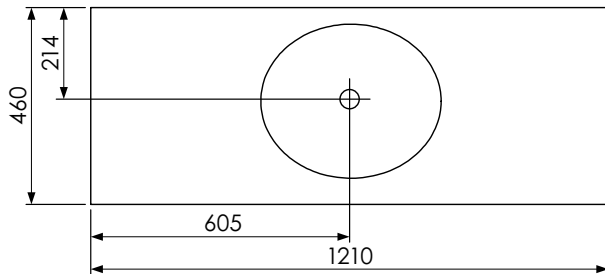

RANGE

Langton (630)

All dimensions are in millimetres

DESCRIPTION

Washstand drawer unit, 218mm drawer height (WS120)

DATE

April 2026

650-XX-WT12146/25B
Worktop with integral basin
1210 x 460 x 25

RANGE

Langton (630)

All dimensions are in millimetres

DESCRIPTION

Tall washstand drawer unit, 340mm drawer height (TWS120)

DATE

April 2026

650-XX-WT12146/25B
Worktop with integral basin
1210 x 460 x 25