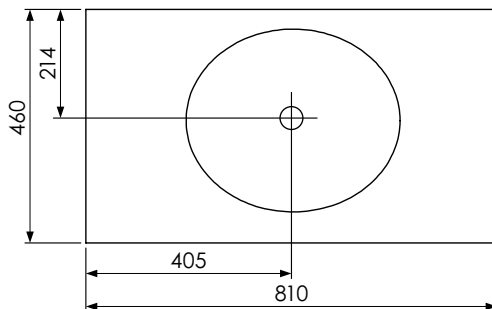

RANGE

Langton (630)

All dimensions are in millimetres

DESCRIPTION

Washstand drawer unit, 218mm drawer height (WS80)

DATE

April 2026

650-XX-WT8146/25B
Worktop with integral basin
810 x 460 x 25

RANGE

Langton (630)

All dimensions are in millimetres

DESCRIPTION

Tall washstand drawer unit, 340mm drawer height (TWS80)

DATE

April 2026

650-XX-WT8146/25B
Worktop with integral basin
810 x 460 x 25

RANGE

Langton (630)

All dimensions are in millimetres

DESCRIPTION

Tall washstand door unit, 340mm door height (TWDOS80)

DATE

April 2026

Cut-out required
when using BAS12146/1B

600-WG-BAS12146/1B
Mineral cast worktop with single basin
1210 x 460 x 120mm

650-XX-WT12146/25
Worktop for use with sit on basin
1210 x 460 x 25mm

RANGE

Langton (630)

All dimensions are in millimetres

DESCRIPTION