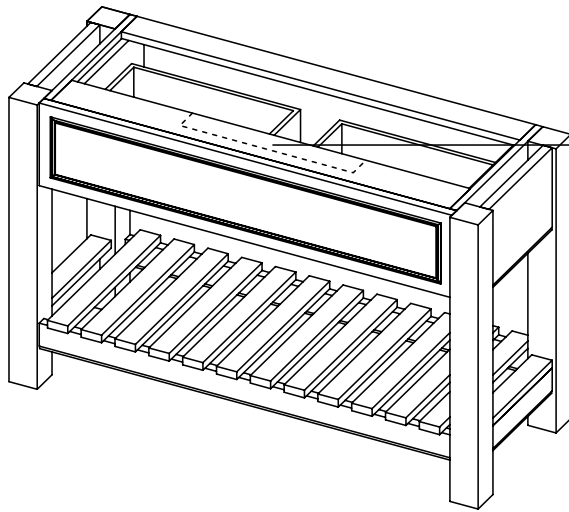

600-WG-BAS12146/1B
Mineral cast worktop with single basin
1210 x 460 x 120mm

650-XX-WT12146/25
Worktop for use with sit on basin
1210 x 460 x 25mm

RANGE

Langton (630)

All dimensions are in millimetres

DESCRIPTION

Washstand (no drawer), 218mm fixed front panel (BWS120)

DATE

April 2026

Cut-out required
when using BAS12146/1B

600-WG-BAS12146/1B
Mineral cast worktop with single basin
1210 x 460 x 120mm

650-XX-WT12146/25
Worktop for use with sit on basin
1210 x 460 x 25mm