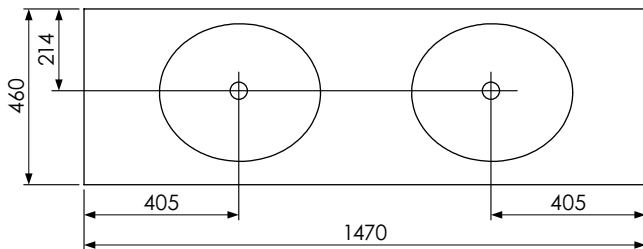

600-WG-BAS14746/1B2
Mineral cast worktop with double basins
1470 x 460 x 120mm

650-XX-WT14746/25
Worktop for use with sit on basin
1470 x 460 x 100mm

RANGE

Langton (630)

All dimensions are in millimetres

DESCRIPTION

Washstand drawer unit, 218mm drawer height (WS146)

DATE

April 2026

650-XX-WT14746/25B
Worktop with integral basins
1470 x 460 x 25

RANGE

Langton (630)

All dimensions are in millimetres

DESCRIPTION