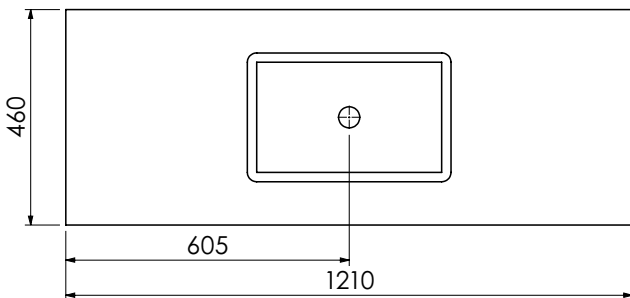

RANGE

Langton (630)

All dimensions are in millimetres

DESCRIPTION

Washstand drawer unit, 218mm drawer height (WS80)

DATE

April 2026

650-XX-WT8146/25B
Worktop with integral basin
810 x 460 x 25

RANGE

Langton (630)

All dimensions are in millimetres

DESCRIPTION

Tall washstand drawer unit, 340mm drawer height (TWS80)

DATE

April 2026

650-XX-WT8146/25B
Worktop with integral basin
810 x 460 x 25

RANGE

Langton (630)

All dimensions are in millimetres

DESCRIPTION

Tall washstand door unit, 340mm door height (TWDOS80)

DATE

April 2026

Cut-out required
when using BAS12146/1B

600-WG-BAS12146/1B
Mineral cast worktop with single basin
1210 x 460 x 120mm

650-XX-WT12146/25
Worktop for use with sit on basin
1210 x 460 x 25mm

RANGE

Langton (630)

All dimensions are in millimetres

DESCRIPTION