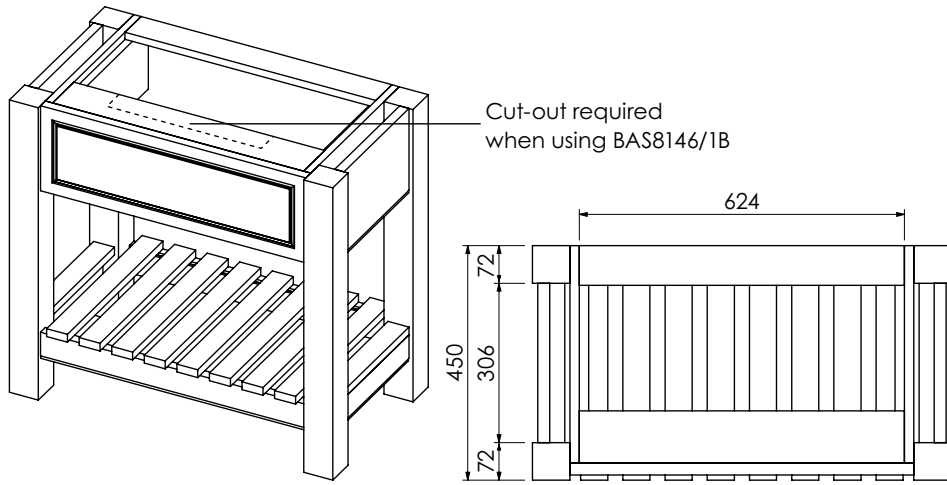

RANGE

Langton (630)

All dimensions are in millimetres

DESCRIPTION

Washstand (no drawer), 218mm fixed front panel (BWS60)

DATE

April 2026

600-WG-BAS6146/1B
Mineral cast worktop with single basin
610 x 460 x 120mm

650-XX-WT6146/25
Worktop for use with sit on basin
610 x 460 x 25mm

RANGE

Langton (630)

All dimensions are in millimetres

DESCRIPTION

Washstand drawer unit, 218mm drawer height (WS60)

DATE

April 2026

600-WG-BAS8146/1B
Mineral cast worktop with single basin
810 x 460 x 120mm

650-XX-WT8146/25
Worktop for use with sit on basin
810 x 460 x 25mm

RANGE

Langton (630)

All dimensions are in millimetres

DESCRIPTION

RANGE

Langton (630)

All dimensions are in millimetres

DESCRIPTION

Washstand drawer unit, 218mm drawer height (WS80)

DATE

April 2026

650-XX-WT8146/25B
Worktop with integral basin
810 x 460 x 25