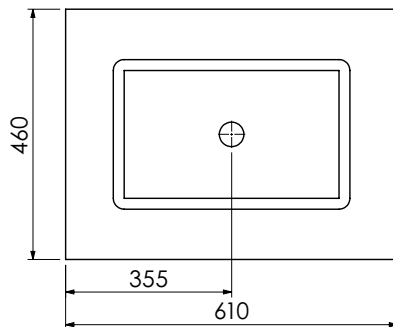

BURBIDGE & SON

EST. 1867

**BATHROOM FURNITURE
MAKERS™**

LANGTON SPECIFICATION GUIDE

600-WG-BAS6146/1B
Mineral cast worktop with single basin
610 x 460 x 120mm

650-XX-WT6146/25
Worktop for use with sit on basin
610 x 460 x 25mm

RANGE

Langton (630)

All dimensions are in millimetres

DESCRIPTION

Washstand (no drawer), 218mm fixed front panel (BWS60)

DATE

April 2026

600-WG-BAS6146/1B
Mineral cast worktop with single basin
610 x 460 x 120mm

650-XX-WT6146/25
Worktop for use with sit on basin
610 x 460 x 25mm

RANGE

Langton (630)

All dimensions are in millimetres

DESCRIPTION

Washstand drawer unit, 218mm drawer height (WS60)

DATE

April 2026

600-WG-BAS8146/1B
Mineral cast worktop with single basin
810 x 460 x 120mm

650-XX-WT8146/25
Worktop for use with sit on basin
810 x 460 x 25mm

RANGE

Langton (630)

All dimensions are in millimetres

DESCRIPTION