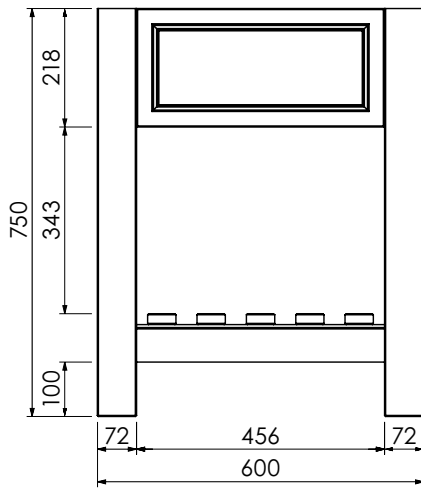

RANGE

Langton (630)

All dimensions are in millimetres

DESCRIPTION

Washstand (no drawer), 218mm fixed front panel (BWS60)

DATE

April 2026

600-WG-BAS6146/1B
Mineral cast worktop with single basin
610 x 460 x 120mm

650-XX-WT6146/25
Worktop for use with sit on basin
610 x 460 x 25mm

RANGE

Langton (630)

All dimensions are in millimetres

DESCRIPTION

Washstand drawer unit, 218mm drawer height (WS60)

DATE

April 2026

600-WG-BAS8146/1B
Mineral cast worktop with single basin
810 x 460 x 120mm

650-XX-WT8146/25
Worktop for use with sit on basin
810 x 460 x 25mm

RANGE

Langton (630)

All dimensions are in millimetres

DESCRIPTION

RANGE

Langton (630)

All dimensions are in millimetres

DESCRIPTION

Washstand drawer unit, 218mm drawer height (WS80)

DATE

April 2026

650-XX-WT8146/25B
Worktop with integral basin
810 x 460 x 25