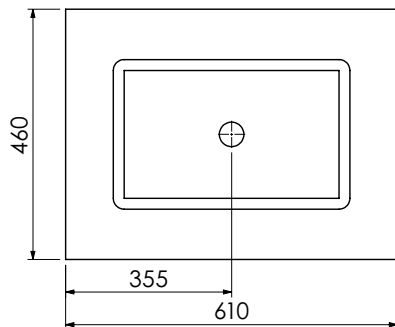

RANGE

Langton (630)

All dimensions are in millimetres

DESCRIPTION

Washstand (no drawer), 218mm fixed front panel (BWS60)

DATE

April 2026

600-WG-BAS6146/1B
Mineral cast worktop with single basin
610 x 460 x 120mm

650-XX-WT6146/25
Worktop for use with sit on basin
610 x 460 x 25mm

RANGE

Langton (630)

All dimensions are in millimetres

DESCRIPTION

Washstand drawer unit, 218mm drawer height (WS60)

DATE

April 2026

600-WG-BAS8146/1B
Mineral cast worktop with single basin
810 x 460 x 120mm

650-XX-WT8146/25
Worktop for use with sit on basin
810 x 460 x 25mm

RANGE

Langton (630)

All dimensions are in millimetres

DESCRIPTION

RANGE

Langton (630)

All dimensions are in millimetres

DESCRIPTION

Washstand drawer unit, 218mm drawer height (WS80)

DATE

April 2026

650-XX-WT8146/25B
Worktop with integral basin
810 x 460 x 25