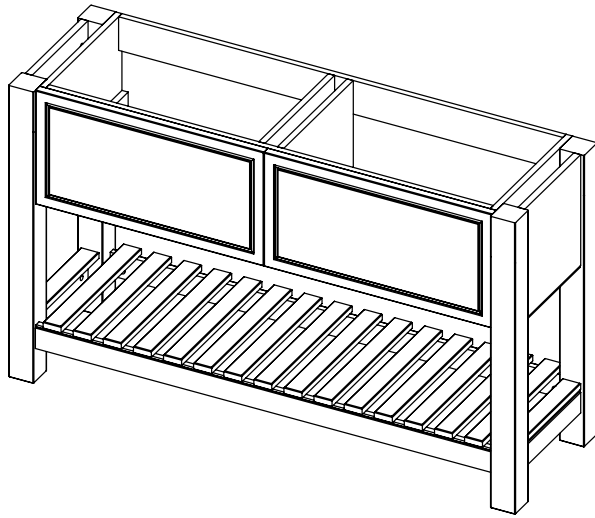

600-WG-BAS14746/1B2
Mineral cast worktop with double basins
1470 x 460 x 120mm

650-XX-WT14746/25
Worktop for use with sit on basin
1470 x 460 x 100mm

RANGE

Langton (630)

All dimensions are in millimetres

DESCRIPTION

Washstand drawer unit, 218mm drawer height (WS146)

DATE

April 2026

650-XX-WT14746/25B
Worktop with integral basins
1470 x 460 x 25

RANGE

Langton (630)

All dimensions are in millimetres

DESCRIPTION