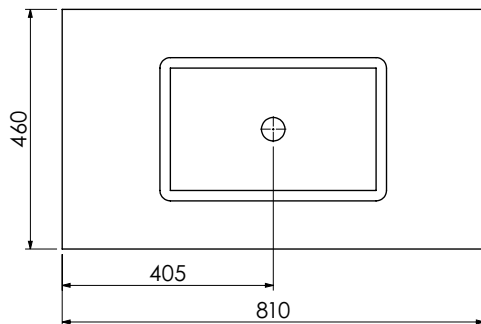

650-XX-WT6146/25
Worktop for use with sit on basin
610 x 460 x 25mm

RANGE

Langton (630)

All dimensions are in millimetres

DESCRIPTION

Washstand drawer unit, 218mm drawer height (WS60)

DATE

April 2026

600-WG-BAS8146/1B
Mineral cast worktop with single basin
810 x 460 x 120mm

650-XX-WT8146/25
Worktop for use with sit on basin
810 x 460 x 25mm

RANGE

Langton (630)

All dimensions are in millimetres

DESCRIPTION

Washstand (no drawer), 218mm fixed front panel (BWS80)

DATE

April 2026

600-WG-BAS8146/1B
Mineral cast worktop with single basin
810 x 460 x 120mm

650-XX-WT8146/25
Worktop for use with sit on basin
810 x 460 x 25mm

RANGE

Langton (630)

All dimensions are in millimetres

DESCRIPTION

Washstand drawer unit, 218mm drawer height (WS80)

DATE

April 2026

650-XX-WT8146/25B
Worktop with integral basin
810 x 460 x 25