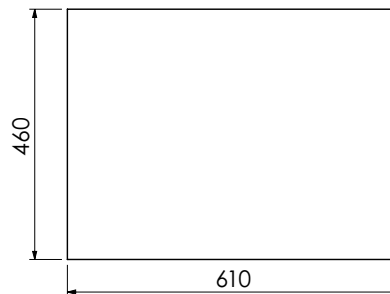

BURBIDGE & SON

EST. 1867

**BATHROOM FURNITURE
MAKERS™**

LANGTON SPECIFICATION GUIDE

600-WG-BAS6146/1B
Mineral cast worktop with single basin
610 x 460 x 120mm

650-XX-WT6146/25
Worktop for use with sit on basin
610 x 460 x 25mm

RANGE

Langton (630)

All dimensions are in millimetres

DESCRIPTION

Washstand (no drawer), 218mm fixed front panel (BWS60)

DATE

April 2026

600-WG-BAS6146/1B
Mineral cast worktop with single basin
610 x 460 x 120mm

650-XX-WT6146/25
Worktop for use with sit on basin
610 x 460 x 25mm

RANGE

Langton (630)

All dimensions are in millimetres

DESCRIPTION

Washstand drawer unit, 218mm drawer height (WS60)

DATE

April 2026

600-WG-BAS8146/1B
Mineral cast worktop with single basin
810 x 460 x 120mm

650-XX-WT8146/25
Worktop for use with sit on basin
810 x 460 x 25mm

RANGE

Langton (630)

All dimensions are in millimetres

DESCRIPTION