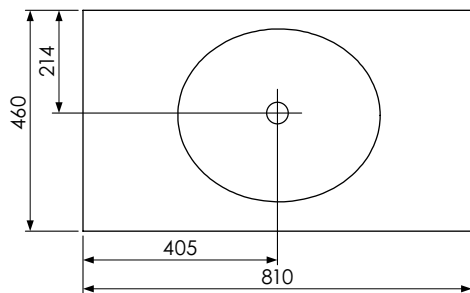

600-WG-BAS8146/1B
Mineral cast worktop with single basin
810 x 460 x 120mm

650-XX-WT8146/25
Worktop for use with sit on basin
810 x 460 x 25mm

RANGE

Langton (630)

All dimensions are in millimetres

DESCRIPTION

RANGE

Langton (630)

All dimensions are in millimetres

DESCRIPTION

Washstand drawer unit, 218mm drawer height (WS80)

DATE

April 2026

650-XX-WT8146/25B
Worktop with integral basin
810 x 460 x 25

RANGE

Langton (630)

All dimensions are in millimetres

DESCRIPTION

Tall washstand drawer unit, 340mm drawer height (TWS80)

DATE

April 2026

650-XX-WT8146/25B
Worktop with integral basin
810 x 460 x 25