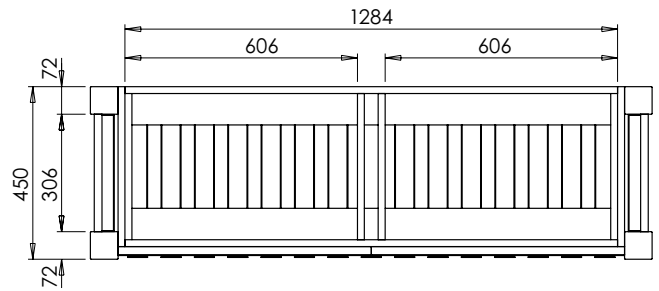

RANGE

Langton (630)

All dimensions are in millimetres

DESCRIPTION

Tall washstand drawer unit, 340mm drawer height (TWS120)

DATE

April 2026

650-XX-WT12146/25B
Worktop with integral basin
1210 x 460 x 25

RANGE

Langton (630)

All dimensions are in millimetres

DESCRIPTION

Tall washstand door unit, 340mm door height (TWDOS120)

DATE

April 2026

Cut-out required
when using BAS14746/1B2

600-WG-BAS14746/1B2
Mineral cast worktop with double basins
1470 x 460 x 120mm

650-XX-WT14746/25
Worktop for use with sit on basin
1470 x 460 x 100mm

RANGE

Langton (630)

All dimensions are in millimetres

DESCRIPTION

Washstand drawer unit, 218mm drawer height (WS146)

DATE

April 2026

650-XX-WT14746/25B
Worktop with integral basins
1470 x 460 x 25

RANGE

Langton (630)

All dimensions are in millimetres

DESCRIPTION