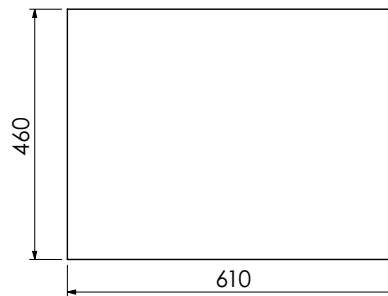

RANGE

Langton (630)

All dimensions are in millimetres

DESCRIPTION

Washstand (no drawer), 218mm fixed front panel (BWS60)

DATE

April 2026

600-WG-BAS6146/1B
Mineral cast worktop with single basin
610 x 460 x 120mm

650-XX-WT6146/25
Worktop for use with sit on basin
610 x 460 x 25mm

RANGE

Langton (630)

All dimensions are in millimetres

DESCRIPTION

Washstand drawer unit, 218mm drawer height (WS60)

DATE

April 2026

600-WG-BAS8146/1B
Mineral cast worktop with single basin
810 x 460 x 120mm

650-XX-WT8146/25
Worktop for use with sit on basin
810 x 460 x 25mm

RANGE

Langton (630)

All dimensions are in millimetres

DESCRIPTION