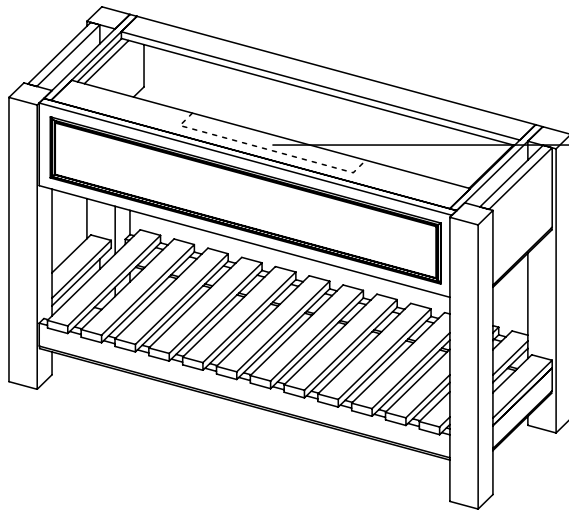

RANGE

Langton (630)

All dimensions are in millimetres

DESCRIPTION

Tall washstand drawer unit, 340mm drawer height (TWS80)

DATE

April 2026

650-XX-WT8146/25B
Worktop with integral basin
810 x 460 x 25

RANGE

Langton (630)

All dimensions are in millimetres

DESCRIPTION

Tall washstand door unit, 340mm door height (TWDOS80)

DATE

April 2026

Cut-out required
when using BAS12146/1B

600-WG-BAS12146/1B
Mineral cast worktop with single basin
1210 x 460 x 120mm

650-XX-WT12146/25
Worktop for use with sit on basin
1210 x 460 x 25mm

RANGE

Langton (630)

All dimensions are in millimetres

DESCRIPTION