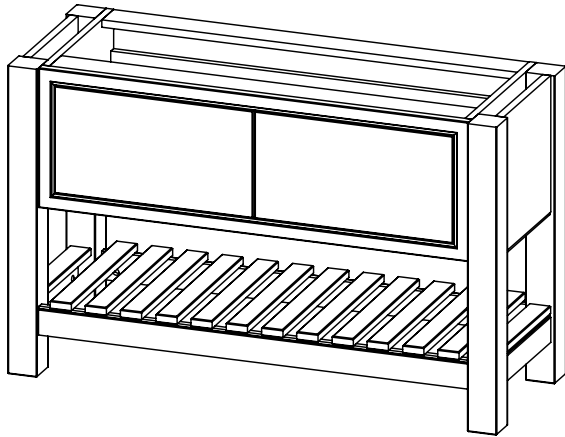

RANGE

Langton (630)

All dimensions are in millimetres

DESCRIPTION

Tall washstand drawer unit, 340mm drawer height (TWS120)

DATE

April 2026

650-XX-WT12146/25B
Worktop with integral basin
1210 x 460 x 25