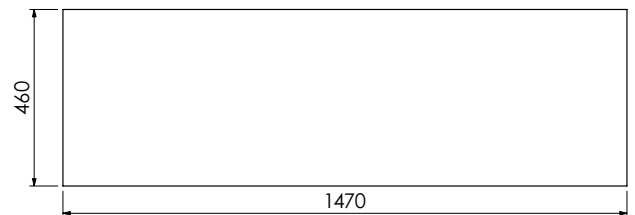

600-WG-BAS14746/1B2
Mineral cast worktop with double basins
1470 x 460 x 120mm

650-XX-WT14746/25
Worktop for use with sit on basin
1470 x 460 x 100mm

RANGE

Langton (630)

All dimensions are in millimetres

DESCRIPTION