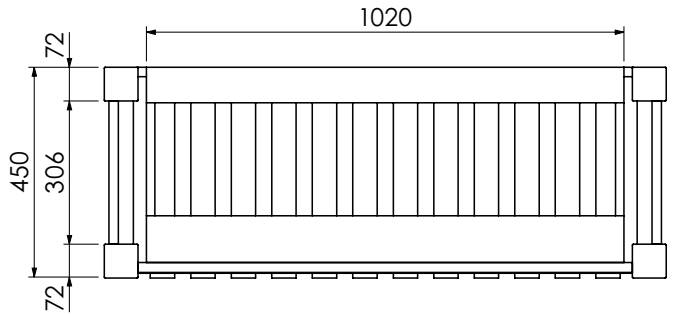

RANGE

Langton (630)

All dimensions are in millimetres

DESCRIPTION

Tall washstand door unit, 340mm door height (TWDOS80)

DATE

April 2026

Cut-out required
when using BAS12146/1B

600-WG-BAS12146/1B
Mineral cast worktop with single basin
1210 x 460 x 120mm

650-XX-WT12146/25
Worktop for use with sit on basin
1210 x 460 x 25mm

RANGE

Langton (630)

All dimensions are in millimetres

DESCRIPTION