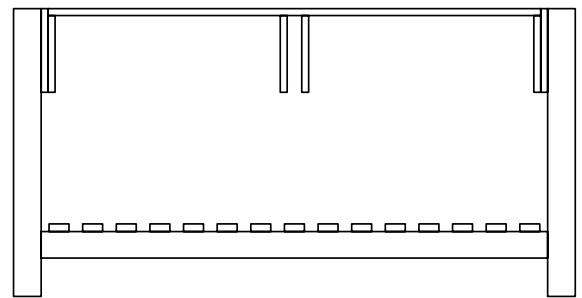

RANGE

Langton (630)

All dimensions are in millimetres

DESCRIPTION

Tall washstand door unit, 340mm door height (TWDOS120)

DATE

April 2026

Cut-out required
when using BAS14746/1B2