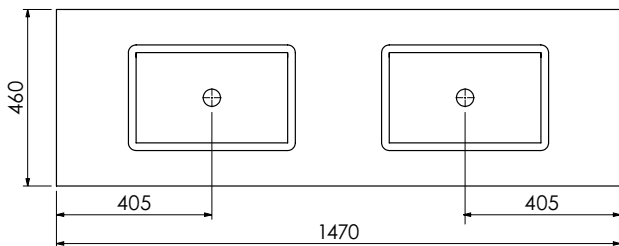

RANGE

Langton (630)

All dimensions are in millimetres

DESCRIPTION

Tall washstand drawer unit, 340mm drawer height (TWS120)

DATE

April 2026

650-XX-WT12146/25B
Worktop with integral basin
1210 x 460 x 25

RANGE

Langton (630)

All dimensions are in millimetres

DESCRIPTION

Tall washstand door unit, 340mm door height (TWDOS120)

DATE

April 2026

Cut-out required
when using BAS14746/1B2

600-WG-BAS14746/1B2
Mineral cast worktop with double basins
1470 x 460 x 120mm

650-XX-WT14746/25
Worktop for use with sit on basin
1470 x 460 x 100mm

RANGE

Langton (630)

All dimensions are in millimetres

DESCRIPTION

Washstand drawer unit, 218mm drawer height (WS146)

DATE

April 2026

650-XX-WT14746/25B
Worktop with integral basins
1470 x 460 x 25

RANGE

Langton (630)

All dimensions are in millimetres

DESCRIPTION