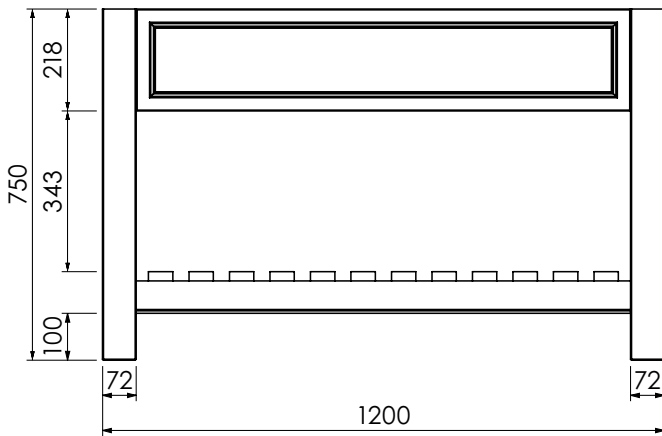

Cut-out required
when using BAS12146/1B

600-WG-BAS12146/1B
Mineral cast worktop with single basin
1210 x 460 x 120mm

650-XX-WT12146/25
Worktop for use with sit on basin
1210 x 460 x 25mm

RANGE

Langton (630)

All dimensions are in millimetres

DESCRIPTION

Washstand drawer unit, 218mm drawer height (WS120)

DATE

April 2026