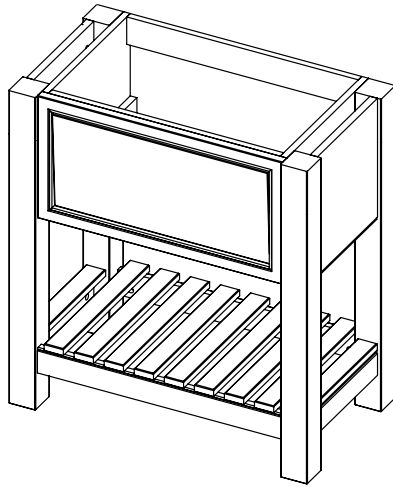

Washstand (no drawer), 218mm fixed front panel (BWS80)

DATE

April 2026

600-WG-BAS8146/1B
Mineral cast worktop with single basin
810 x 460 x 120mm

650-XX-WT8146/25
Worktop for use with sit on basin
810 x 460 x 25mm

RANGE

Langton (630)

All dimensions are in millimetres

DESCRIPTION

Washstand drawer unit, 218mm drawer height (WS80)

DATE

April 2026

650-XX-WT8146/25B
Worktop with integral basin
810 x 460 x 25

RANGE

Langton (630)

All dimensions are in millimetres

DESCRIPTION

Tall washstand drawer unit, 340mm drawer height (TWS80)

DATE

April 2026

650-XX-WT8146/25B
Worktop with integral basin
810 x 460 x 25