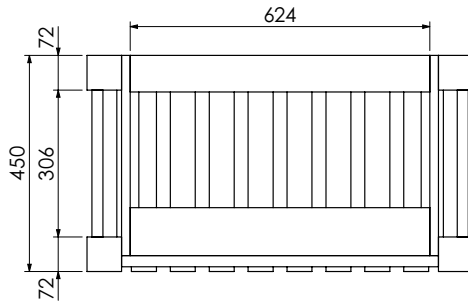

600-WG-BAS8146/1B
Mineral cast worktop with single basin
810 x 460 x 120mm

650-XX-WT8146/25
Worktop for use with sit on basin
810 x 460 x 25mm

RANGE

Langton (630)

All dimensions are in millimetres

DESCRIPTION

RANGE

Langton (630)

All dimensions are in millimetres

DESCRIPTION

Washstand drawer unit, 218mm drawer height (WS80)

DATE

April 2026

650-XX-WT8146/25B
Worktop with integral basin
810 x 460 x 25

RANGE

Langton (630)

All dimensions are in millimetres

DESCRIPTION

Tall washstand drawer unit, 340mm drawer height (TWS80)

DATE

April 2026

650-XX-WT8146/25B
Worktop with integral basin
810 x 460 x 25

RANGE

Langton (630)

All dimensions are in millimetres

DESCRIPTION

Tall washstand door unit, 340mm door height (TWDOS80)

DATE

April 2026

Cut-out required
when using BAS12146/1B