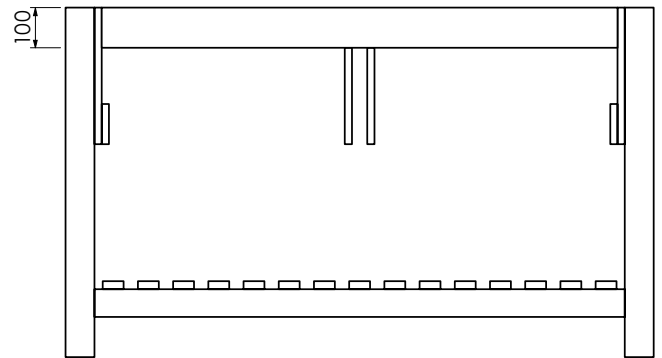

600-WG-BAS14746/1B2
Mineral cast worktop with double basins
1470 x 460 x 120mm

650-XX-WT14746/25
Worktop for use with sit on basin
1470 x 460 x 100mm

RANGE

Langton (630)

All dimensions are in millimetres

DESCRIPTION

Washstand drawer unit, 218mm drawer height (WS146)

DATE

April 2026

650-XX-WT14746/25B
Worktop with integral basins
1470 x 460 x 25

RANGE

Langton (630)

All dimensions are in millimetres

DESCRIPTION