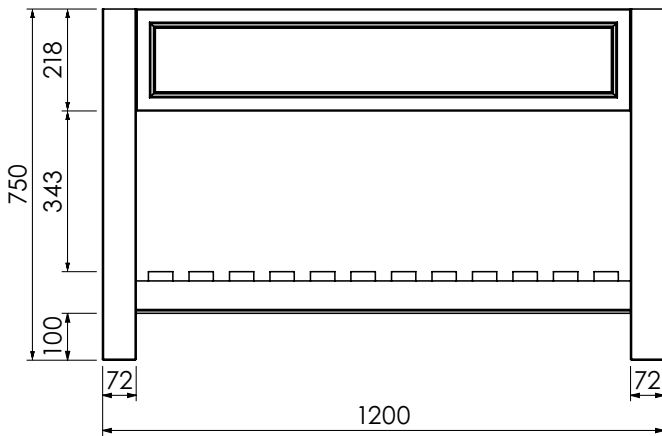

RANGE

Langton (630)

All dimensions are in millimetres

DESCRIPTION

Tall washstand drawer unit, 340mm drawer height (TWS80)

DATE

April 2026

650-XX-WT8146/25B
Worktop with integral basin
810 x 460 x 25

RANGE

Langton (630)

All dimensions are in millimetres

DESCRIPTION

Tall washstand door unit, 340mm door height (TWDOS80)

DATE

April 2026

Cut-out required
when using BAS12146/1B

600-WG-BAS12146/1B
Mineral cast worktop with single basin
1210 x 460 x 120mm

650-XX-WT12146/25
Worktop for use with sit on basin
1210 x 460 x 25mm

RANGE

Langton (630)

All dimensions are in millimetres

DESCRIPTION