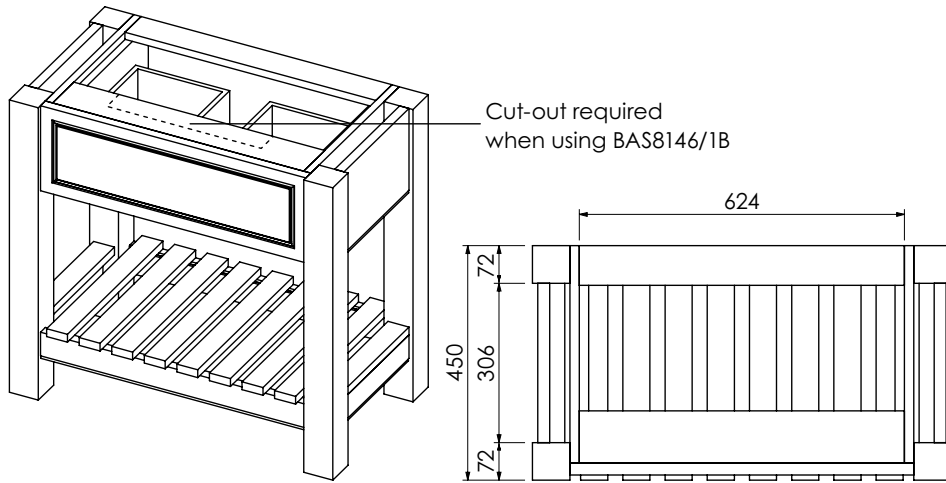

650-XX-WT6146/25
Worktop for use with sit on basin
610 x 460 x 25mm

RANGE

Langton (630)

All dimensions are in millimetres

DESCRIPTION

Washstand drawer unit, 218mm drawer height (WS60)

DATE

April 2026

600-WG-BAS8146/1B
Mineral cast worktop with single basin
810 x 460 x 120mm

650-XX-WT8146/25
Worktop for use with sit on basin
810 x 460 x 25mm

RANGE

Langton (630)

All dimensions are in millimetres

DESCRIPTION

Washstand (no drawer), 218mm fixed front panel (BWS80)

DATE

April 2026

600-WG-BAS8146/1B
Mineral cast worktop with single basin
810 x 460 x 120mm

650-XX-WT8146/25
Worktop for use with sit on basin
810 x 460 x 25mm

RANGE

Langton (630)

All dimensions are in millimetres

DESCRIPTION

Washstand drawer unit, 218mm drawer height (WS80)

DATE

April 2026

650-XX-WT8146/25B
Worktop with integral basin
810 x 460 x 25