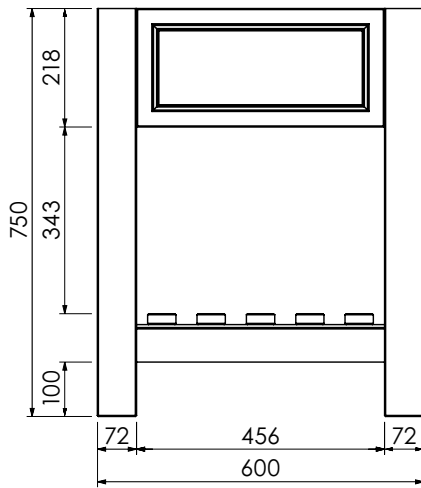

BURBIDGE & SON

EST. 1867

**BATHROOM FURNITURE
MAKERS™**

LANGTON SPECIFICATION GUIDE

600-WG-BAS6146/1B
Mineral cast worktop with single basin
610 x 460 x 120mm

650-XX-WT6146/25
Worktop for use with sit on basin
610 x 460 x 25mm

RANGE

Langton (630)

All dimensions are in millimetres

DESCRIPTION

Washstand (no drawer), 218mm fixed front panel (BWS60)

DATE

April 2026

600-WG-BAS6146/1B
Mineral cast worktop with single basin
610 x 460 x 120mm

650-XX-WT6146/25
Worktop for use with sit on basin
610 x 460 x 25mm

RANGE

Langton (630)

All dimensions are in millimetres

DESCRIPTION

Washstand drawer unit, 218mm drawer height (WS60)

DATE

April 2026

600-WG-BAS8146/1B
Mineral cast worktop with single basin
810 x 460 x 120mm

650-XX-WT8146/25
Worktop for use with sit on basin
810 x 460 x 25mm

RANGE

Langton (630)

All dimensions are in millimetres

DESCRIPTION