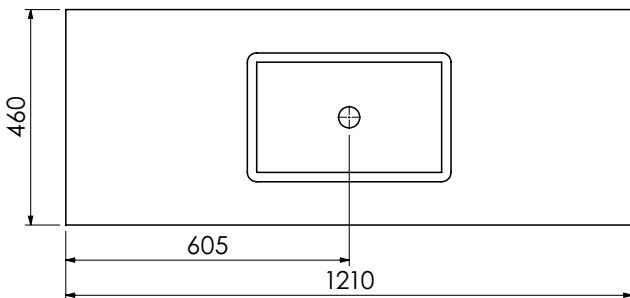

600-WG-BAS12146/1B
Mineral cast worktop with single basin
1210 x 460 x 120mm

650-XX-WT12146/25
Worktop for use with sit on basin
1210 x 460 x 25mm

RANGE

Langton (630)

All dimensions are in millimetres

DESCRIPTION

Washstand (no drawer), 218mm fixed front panel (BWS120)

DATE

April 2026

Cut-out required
when using BAS12146/1B

600-WG-BAS12146/1B
Mineral cast worktop with single basin
1210 x 460 x 120mm

650-XX-WT12146/25
Worktop for use with sit on basin
1210 x 460 x 25mm

RANGE

Langton (630)

All dimensions are in millimetres

DESCRIPTION

Washstand drawer unit, 218mm drawer height (WS120)

DATE

April 2026

650-XX-WT12146/25B
Worktop with integral basin
1210 x 460 x 25

RANGE

Langton (630)

All dimensions are in millimetres

DESCRIPTION

Tall washstand drawer unit, 340mm drawer height (TWS120)

DATE

April 2026

650-XX-WT12146/25B
Worktop with integral basin
1210 x 460 x 25