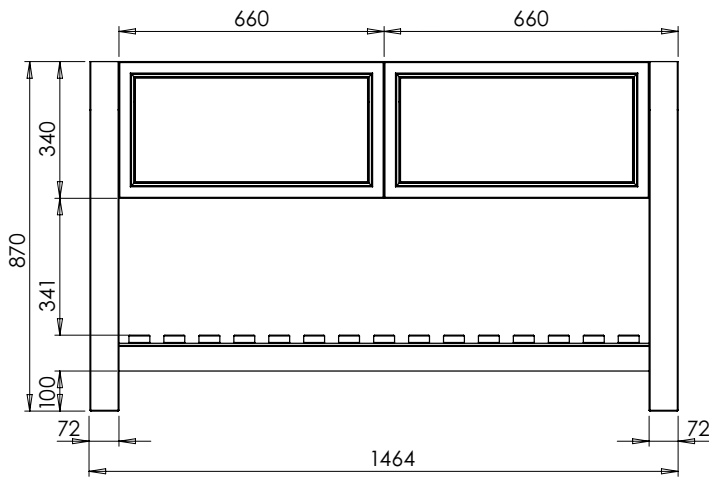

RANGE

Langton (630)

All dimensions are in millimetres

DESCRIPTION

Washstand drawer unit, 218mm drawer height (WS120)

DATE

April 2026

650-XX-WT12146/25B
Worktop with integral basin
1210 x 460 x 25

RANGE

Langton (630)

All dimensions are in millimetres

DESCRIPTION

Tall washstand drawer unit, 340mm drawer height (TWS120)

DATE

April 2026

650-XX-WT12146/25B
Worktop with integral basin
1210 x 460 x 25

600-WG-BAS14746/1B2
Mineral cast worktop with double basins
1470 x 460 x 120mm

650-XX-WT14746/25
Worktop for use with sit on basin
1470 x 460 x 100mm

RANGE

Langton (630)

All dimensions are in millimetres

DESCRIPTION

Washstand drawer unit, 218mm drawer height (WS146)

DATE

April 2026

650-XX-WT14746/25B
Worktop with integral basins
1470 x 460 x 25

RANGE

Langton (630)

All dimensions are in millimetres

DESCRIPTION