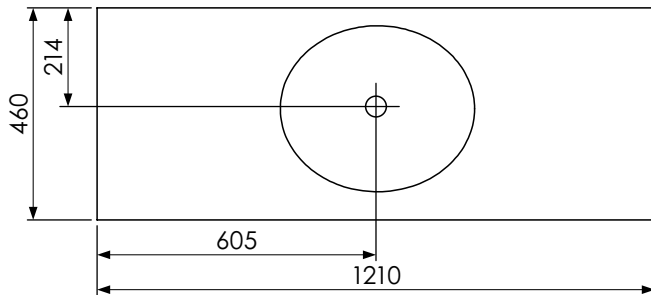

RANGE

Langton (630)

All dimensions are in millimetres

DESCRIPTION

Washstand drawer unit, 218mm drawer height (WS120)

DATE

April 2026

650-XX-WT12146/25B
Worktop with integral basin
1210 x 460 x 25

RANGE

Langton (630)

All dimensions are in millimetres

DESCRIPTION

Tall washstand drawer unit, 340mm drawer height (TWS120)

DATE

April 2026

650-XX-WT12146/25B
Worktop with integral basin
1210 x 460 x 25

RANGE

Langton (630)

All dimensions are in millimetres

DESCRIPTION

Tall washstand door unit, 340mm door height (TWDOS120)

DATE

April 2026

Cut-out required
when using BAS14746/1B2