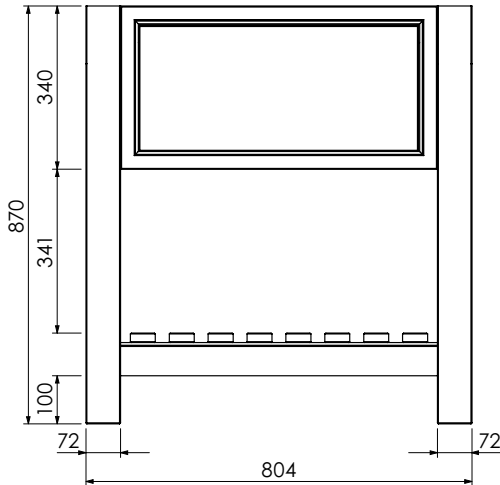

600-WG-BAS8146/1B
Mineral cast worktop with single basin
810 x 460 x 120mm

650-XX-WT8146/25
Worktop for use with sit on basin
810 x 460 x 25mm

RANGE

Langton (630)

All dimensions are in millimetres

DESCRIPTION

RANGE

Langton (630)

All dimensions are in millimetres

DESCRIPTION

Washstand drawer unit, 218mm drawer height (WS80)

DATE

April 2026

650-XX-WT8146/25B
Worktop with integral basin
810 x 460 x 25

RANGE

Langton (630)

All dimensions are in millimetres

DESCRIPTION

Tall washstand drawer unit, 340mm drawer height (TWS80)

DATE

April 2026

650-XX-WT8146/25B
Worktop with integral basin
810 x 460 x 25

600-WG-BAS12146/1B
Mineral cast worktop with single basin
1210 x 460 x 120mm

650-XX-WT12146/25
Worktop for use with sit on basin
1210 x 460 x 25mm

RANGE

Langton (630)

All dimensions are in millimetres

DESCRIPTION