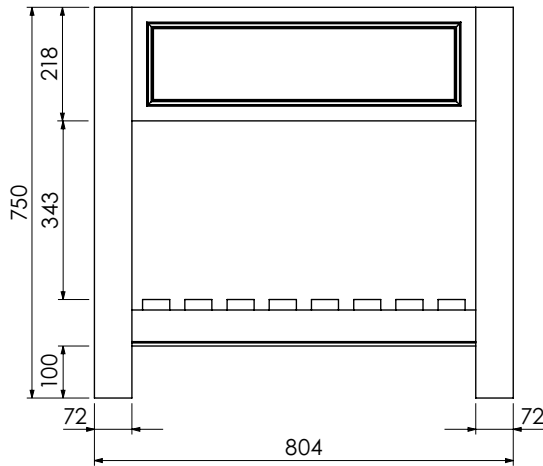

650-XX-WT6146/25
Worktop for use with sit on basin
610 x 460 x 25mm

RANGE

Langton (630)

All dimensions are in millimetres

DESCRIPTION

Washstand drawer unit, 218mm drawer height (WS60)

DATE

April 2026

600-WG-BAS8146/1B
Mineral cast worktop with single basin
810 x 460 x 120mm

650-XX-WT8146/25
Worktop for use with sit on basin
810 x 460 x 25mm

RANGE

Langton (630)

All dimensions are in millimetres

DESCRIPTION

Washstand (no drawer), 218mm fixed front panel (BWS80)

DATE

April 2026

600-WG-BAS8146/1B
Mineral cast worktop with single basin
810 x 460 x 120mm

650-XX-WT8146/25
Worktop for use with sit on basin
810 x 460 x 25mm

RANGE

Langton (630)

All dimensions are in millimetres

DESCRIPTION

Washstand drawer unit, 218mm drawer height (WS80)

DATE

April 2026

650-XX-WT8146/25B
Worktop with integral basin
810 x 460 x 25