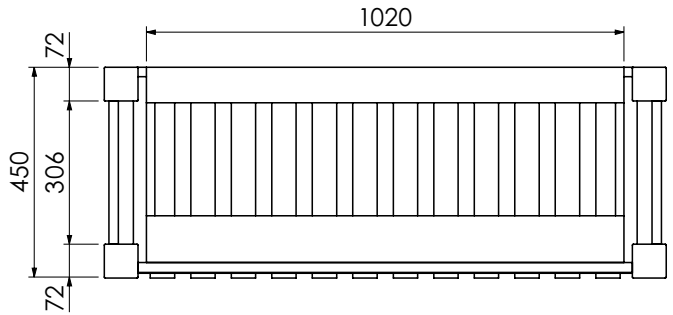

Cut-out required
when using BAS12146/1B

600-WG-BAS12146/1B
Mineral cast worktop with single basin
1210 x 460 x 120mm

650-XX-WT12146/25
Worktop for use with sit on basin
1210 x 460 x 25mm

RANGE

Langton (630)

All dimensions are in millimetres

DESCRIPTION

Washstand drawer unit, 218mm drawer height (WS120)

DATE

April 2026