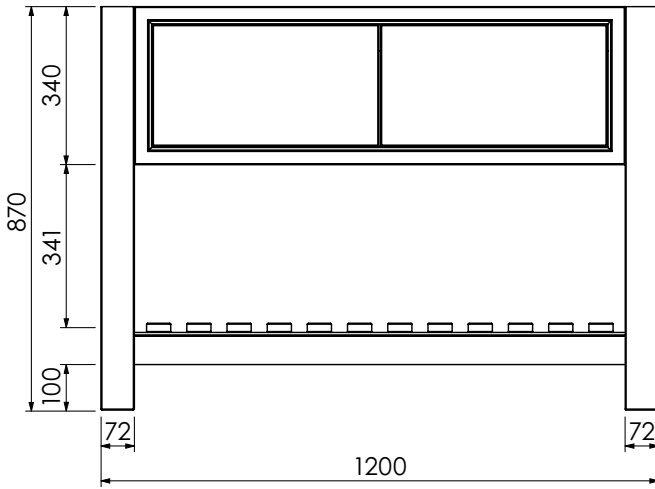

RANGE

Langton (630)

All dimensions are in millimetres

DESCRIPTION

Washstand drawer unit, 218mm drawer height (WS120)

DATE

April 2026

650-XX-WT12146/25B
Worktop with integral basin
1210 x 460 x 25

RANGE

Langton (630)

All dimensions are in millimetres

DESCRIPTION

Tall washstand drawer unit, 340mm drawer height (TWS120)

DATE

April 2026

650-XX-WT12146/25B
Worktop with integral basin
1210 x 460 x 25

RANGE

Langton (630)

All dimensions are in millimetres

DESCRIPTION

Tall washstand door unit, 340mm door height (TWDOS120)

DATE

April 2026

Cut-out required
when using BAS14746/1B2

600-WG-BAS14746/1B2
Mineral cast worktop with double basins
1470 x 460 x 120mm

650-XX-WT14746/25
Worktop for use with sit on basin
1470 x 460 x 100mm

RANGE

Langton (630)

All dimensions are in millimetres

DESCRIPTION