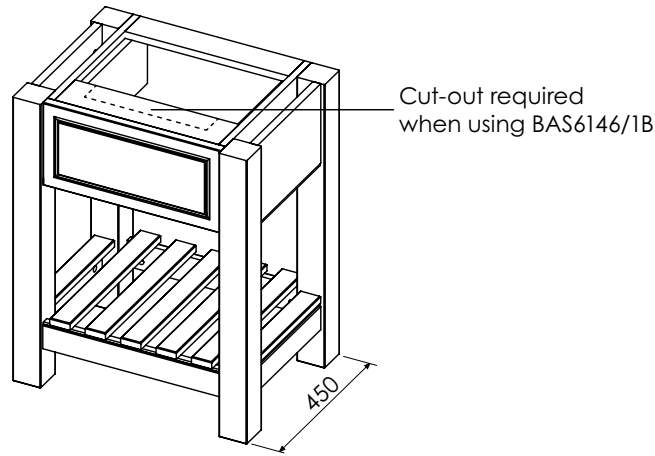

BURBIDGE & SON

EST. 1867

**BATHROOM FURNITURE
MAKERS™**

LANGTON SPECIFICATION GUIDE

600-WG-BAS6146/1B
Mineral cast worktop with single basin
610 x 460 x 120mm

650-XX-WT6146/25
Worktop for use with sit on basin
610 x 460 x 25mm

RANGE

Langton (630)

All dimensions are in millimetres

DESCRIPTION

Washstand (no drawer), 218mm fixed front panel (BWS60)

DATE

April 2026

600-WG-BAS6146/1B
Mineral cast worktop with single basin
610 x 460 x 120mm

650-XX-WT6146/25
Worktop for use with sit on basin
610 x 460 x 25mm

RANGE

Langton (630)

All dimensions are in millimetres

DESCRIPTION

Washstand drawer unit, 218mm drawer height (WS60)

DATE

April 2026

RANGE

Langton (630)

All dimensions are in millimetres

DESCRIPTION

Washstand drawer unit, 218mm drawer height (WS80)

DATE

April 2026

650-XX-WT8146/25B
Worktop with integral basin
810 x 460 x 25