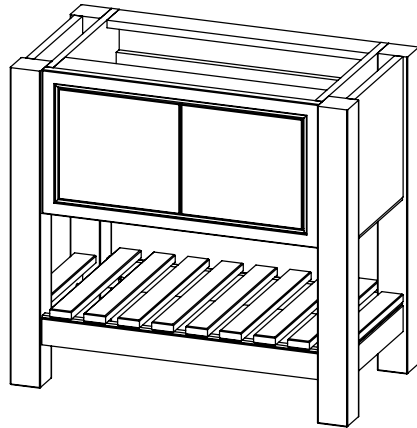

RANGE

Langton (630)

All dimensions are in millimetres

DESCRIPTION

Tall washstand drawer unit, 340mm drawer height (TWS80)

DATE

April 2026

650-XX-WT8146/25B
Worktop with integral basin
810 x 460 x 25