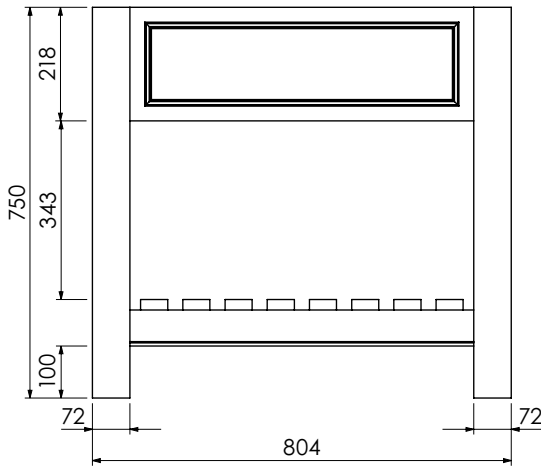

RANGE

Langton (630)

All dimensions are in millimetres

DESCRIPTION

Washstand (no drawer), 218mm fixed front panel (BWS60)

DATE

April 2026

600-WG-BAS6146/1B
Mineral cast worktop with single basin
610 x 460 x 120mm

650-XX-WT6146/25
Worktop for use with sit on basin
610 x 460 x 25mm

RANGE

Langton (630)

All dimensions are in millimetres

DESCRIPTION

Washstand drawer unit, 218mm drawer height (WS60)

DATE

April 2026

600-WG-BAS8146/1B
Mineral cast worktop with single basin
810 x 460 x 120mm

650-XX-WT8146/25
Worktop for use with sit on basin
810 x 460 x 25mm

RANGE

Langton (630)

All dimensions are in millimetres

DESCRIPTION

RANGE

Langton (630)

All dimensions are in millimetres

DESCRIPTION

Washstand drawer unit, 218mm drawer height (WS80)

DATE

April 2026

650-XX-WT8146/25B
Worktop with integral basin
810 x 460 x 25