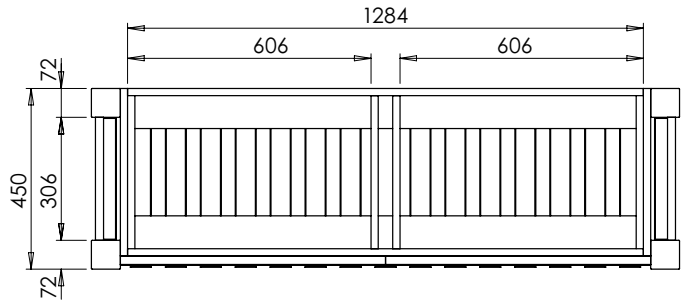

600-WG-BAS14746/1B2
Mineral cast worktop with double basins
1470 x 460 x 120mm

650-XX-WT14746/25
Worktop for use with sit on basin
1470 x 460 x 100mm

RANGE

Langton (630)

All dimensions are in millimetres

DESCRIPTION

Washstand drawer unit, 218mm drawer height (WS146)

DATE

April 2026

650-XX-WT14746/25B
Worktop with integral basins
1470 x 460 x 25

RANGE

Langton (630)

All dimensions are in millimetres

DESCRIPTION