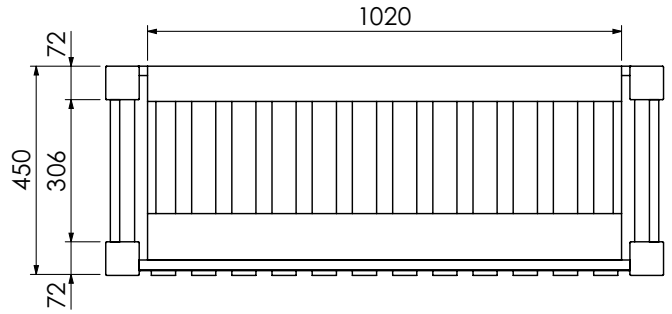

RANGE

Langton (630)

All dimensions are in millimetres

DESCRIPTION

Washstand drawer unit, 218mm drawer height (WS120)

DATE

April 2026

650-XX-WT12146/25B
Worktop with integral basin
1210 x 460 x 25

RANGE

Langton (630)

All dimensions are in millimetres

DESCRIPTION

Tall washstand drawer unit, 340mm drawer height (TWS120)

DATE

April 2026

650-XX-WT12146/25B
Worktop with integral basin
1210 x 460 x 25