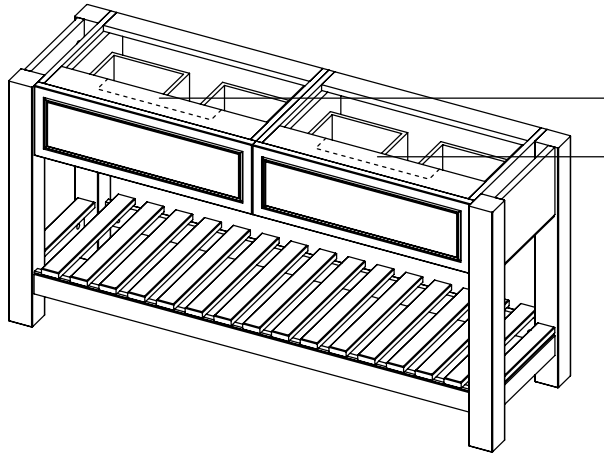

RANGE

Langton (630)

All dimensions are in millimetres

DESCRIPTION

Tall washstand door unit, 340mm door height (TWDOS120)

DATE

April 2026

Cut-out required
when using BAS14746/1B2

600-WG-BAS14746/1B2
Mineral cast worktop with double basins
1470 x 460 x 120mm

650-XX-WT14746/25
Worktop for use with sit on basin
1470 x 460 x 100mm

RANGE

Langton (630)

All dimensions are in millimetres

DESCRIPTION