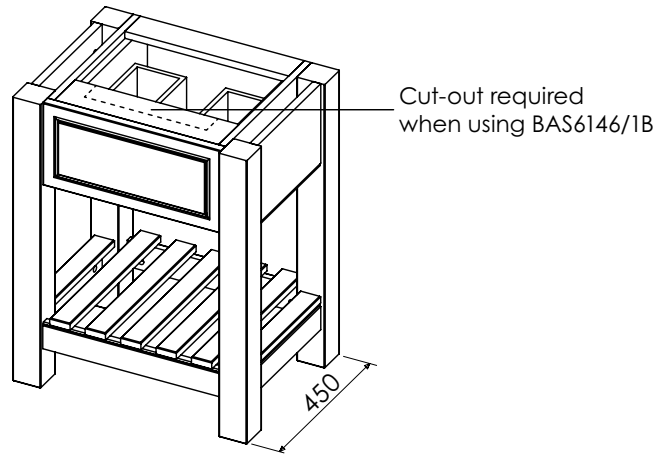

RANGE

Langton (630)

All dimensions are in millimetres

DESCRIPTION

Washstand (no drawer), 218mm fixed front panel (BWS60)

DATE

April 2026

600-WG-BAS6146/1B
Mineral cast worktop with single basin
610 x 460 x 120mm

650-XX-WT6146/25
Worktop for use with sit on basin
610 x 460 x 25mm

RANGE

Langton (630)

All dimensions are in millimetres

DESCRIPTION

Washstand drawer unit, 218mm drawer height (WS60)

DATE

April 2026

600-WG-BAS8146/1B
Mineral cast worktop with single basin
810 x 460 x 120mm

650-XX-WT8146/25
Worktop for use with sit on basin
810 x 460 x 25mm

RANGE

Langton (630)

All dimensions are in millimetres

DESCRIPTION

RANGE

Langton (630)

All dimensions are in millimetres

DESCRIPTION

Washstand drawer unit, 218mm drawer height (WS80)

DATE

April 2026

650-XX-WT8146/25B
Worktop with integral basin
810 x 460 x 25