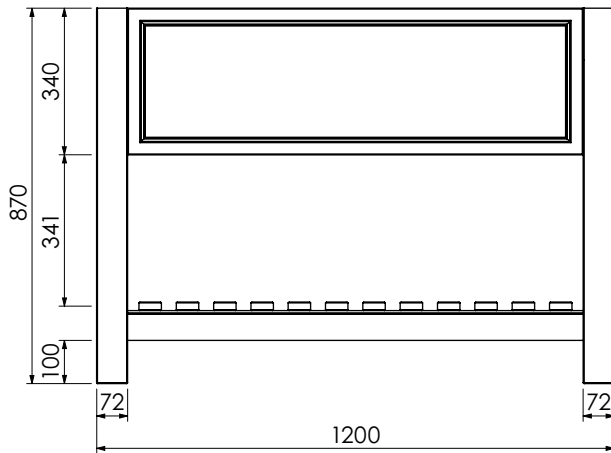

600-WG-BAS12146/1B
Mineral cast worktop with single basin
1210 x 460 x 120mm

650-XX-WT12146/25
Worktop for use with sit on basin
1210 x 460 x 25mm

RANGE

Langton (630)

All dimensions are in millimetres

DESCRIPTION

RANGE

Langton (630)

All dimensions are in millimetres

DESCRIPTION

Washstand drawer unit, 218mm drawer height (WS120)

DATE

April 2026

650-XX-WT12146/25B
Worktop with integral basin
1210 x 460 x 25

RANGE

Langton (630)

All dimensions are in millimetres

DESCRIPTION

Tall washstand drawer unit, 340mm drawer height (TWS120)

DATE

April 2026

650-XX-WT12146/25B
Worktop with integral basin
1210 x 460 x 25