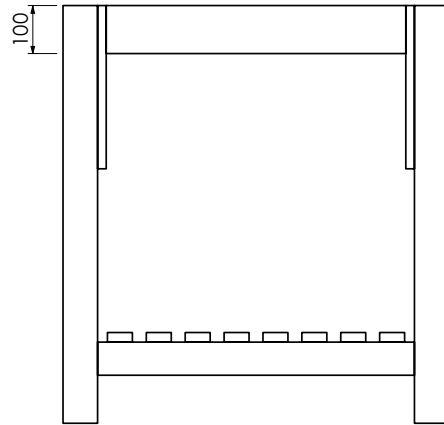

600-WG-BAS8146/1B
Mineral cast worktop with single basin
810 x 460 x 120mm

650-XX-WT8146/25
Worktop for use with sit on basin
810 x 460 x 25mm

RANGE

Langton (630)

All dimensions are in millimetres

DESCRIPTION

RANGE

Langton (630)

All dimensions are in millimetres

DESCRIPTION

Washstand drawer unit, 218mm drawer height (WS80)

DATE

April 2026

650-XX-WT8146/25B
Worktop with integral basin
810 x 460 x 25

RANGE

Langton (630)

All dimensions are in millimetres

DESCRIPTION

Tall washstand drawer unit, 340mm drawer height (TWS80)

DATE

April 2026

650-XX-WT8146/25B
Worktop with integral basin
810 x 460 x 25

600-WG-BAS12146/1B
Mineral cast worktop with single basin
1210 x 460 x 120mm

650-XX-WT12146/25
Worktop for use with sit on basin
1210 x 460 x 25mm

RANGE

Langton (630)

All dimensions are in millimetres

DESCRIPTION