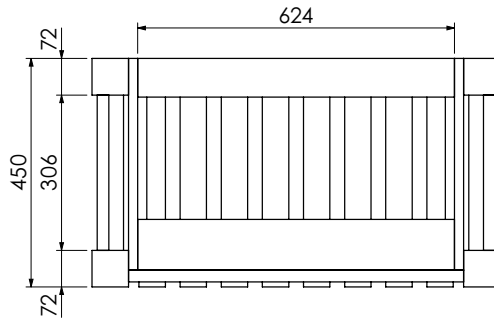

RANGE

Langton (630)

All dimensions are in millimetres

DESCRIPTION

Washstand drawer unit, 218mm drawer height (WS80)

DATE

April 2026

650-XX-WT8146/25B
Worktop with integral basin
810 x 460 x 25

RANGE

Langton (630)

All dimensions are in millimetres

DESCRIPTION

Tall washstand drawer unit, 340mm drawer height (TWS80)

DATE

April 2026

650-XX-WT8146/25B
Worktop with integral basin
810 x 460 x 25

RANGE

Langton (630)

All dimensions are in millimetres

DESCRIPTION

Tall washstand door unit, 340mm door height (TWDOS80)

DATE

April 2026

Cut-out required
when using BAS12146/1B

600-WG-BAS12146/1B
Mineral cast worktop with single basin
1210 x 460 x 120mm

650-XX-WT12146/25
Worktop for use with sit on basin
1210 x 460 x 25mm

RANGE

Langton (630)

All dimensions are in millimetres

DESCRIPTION