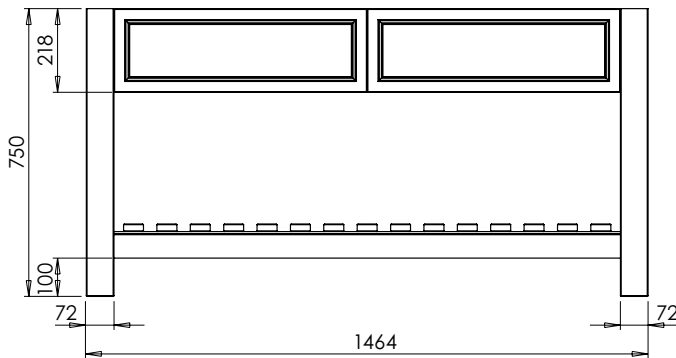

RANGE

Langton (630)

All dimensions are in millimetres

DESCRIPTION

Tall washstand drawer unit, 340mm drawer height (TWS120)

DATE

April 2026

650-XX-WT12146/25B
Worktop with integral basin
1210 x 460 x 25

RANGE

Langton (630)

All dimensions are in millimetres

DESCRIPTION

Tall washstand door unit, 340mm door height (TWDOS120)

DATE

April 2026

Cut-out required
when using BAS14746/1B2

600-WG-BAS14746/1B2
Mineral cast worktop with double basins
1470 x 460 x 120mm

650-XX-WT14746/25
Worktop for use with sit on basin
1470 x 460 x 100mm

RANGE

Langton (630)

All dimensions are in millimetres

DESCRIPTION

Washstand drawer unit, 218mm drawer height (WS146)

DATE

April 2026

650-XX-WT14746/25B
Worktop with integral basins
1470 x 460 x 25

RANGE

Langton (630)

All dimensions are in millimetres

DESCRIPTION