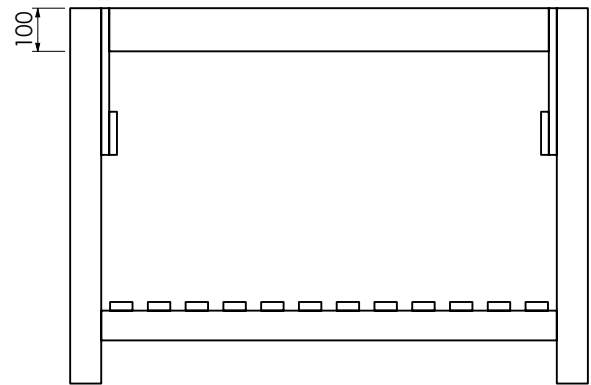

RANGE

Langton (630)

All dimensions are in millimetres

DESCRIPTION

Washstand drawer unit, 218mm drawer height (WS120)

DATE

April 2026

650-XX-WT12146/25B
Worktop with integral basin
1210 x 460 x 25

RANGE

Langton (630)

All dimensions are in millimetres

DESCRIPTION

Tall washstand drawer unit, 340mm drawer height (TWS120)

DATE

April 2026

650-XX-WT12146/25B
Worktop with integral basin
1210 x 460 x 25