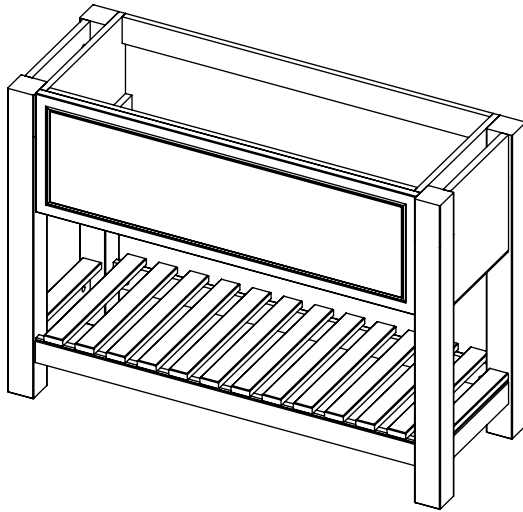

RANGE

Langton (630)

All dimensions are in millimetres

DESCRIPTION

Washstand drawer unit, 218mm drawer height (WS120)

DATE

April 2026

650-XX-WT12146/25B
Worktop with integral basin
1210 x 460 x 25

RANGE

Langton (630)

All dimensions are in millimetres

DESCRIPTION

Tall washstand drawer unit, 340mm drawer height (TWS120)

DATE

April 2026

650-XX-WT12146/25B
Worktop with integral basin
1210 x 460 x 25