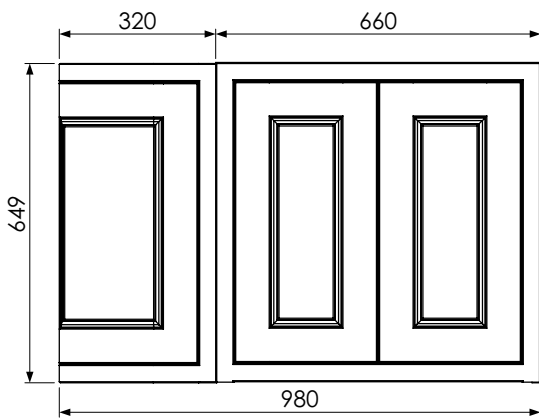

# Tetbury Curved (620)

All dimensions are in millimetres

**DESCRIPTION**

2 door / 2 drawer curved unit (MCVU102D)

**DATE**

April 2026

Worktop with single integral basin  
650-XX-WT9953/25CL

**RANGE**