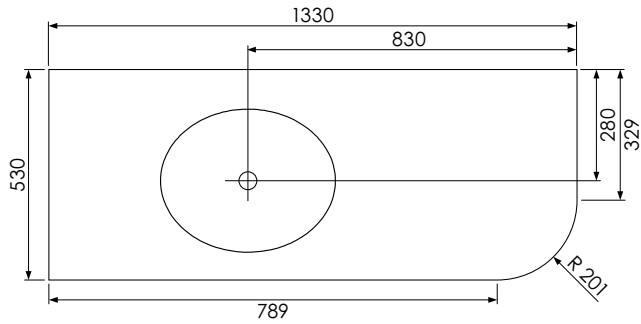

**Tetbury Curved (620)**

All dimensions are in millimetres

**DESCRIPTION**

4 door curved unit, right-hand (MRCVU134)

**DATE**

April 2026

Worktop with single integral basin  
650-XX-WT13353/25CL

**RANGE**

# Tetbury Curved (620)

All dimensions are in millimetres

**DESCRIPTION**

1 door / 2 drawer curved unit, left-hand (MLCVU134D)

**DATE**

April 2026

Worktop with single integral basin  
650-XX-WT13353/25CR

**RANGE**

# Tetbury Curved (620)

All dimensions are in millimetres

**DESCRIPTION**

1 door / 2 drawer curved unit, right-hand (MRCVU134D)

**DATE**

April 2026

Worktop with single integral basin  
650-XX-WT16653/25BCE

Worktop with double integral basins  
650-XX-WT16653/V2C