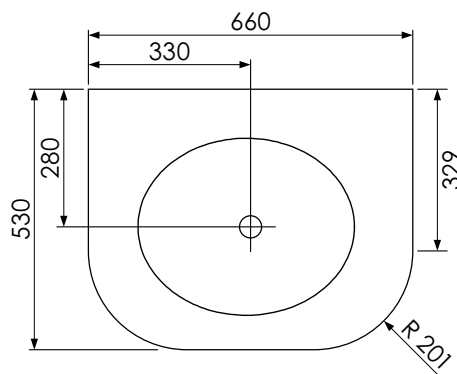

BURBIDGE & SON

EST. 1867

**BATHROOM FURNITURE  
MAKERS™**

**TETBURY CURVED WALL HUNG  
SPECIFICATION GUIDE**

Worktop with single integral basin  
650-XX-WT6653/25CE

**RANGE**

**Tetbury Curved (620)**

All dimensions are in millimetres