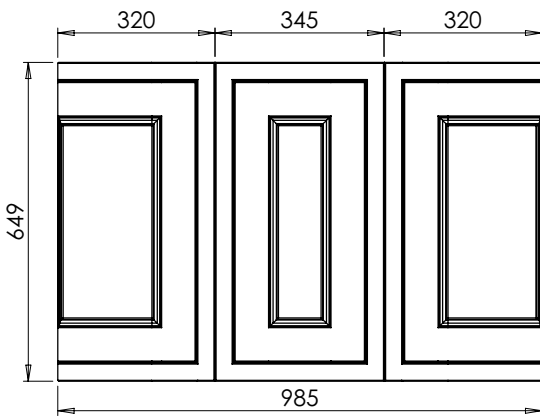

**DESCRIPTION**

2 door curved unit (MCVU68)

**DATE**

April 2026

View from front

Worktop with single integral basin  
650-XX-WT6653/25CE

**RANGE**

**Tetbury Curved (620)**