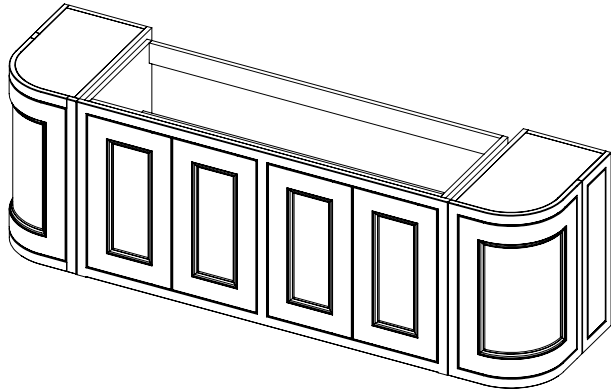

**Tetbury Curved (620)**

All dimensions are in millimetres

**DESCRIPTION**

1 door / 4 drawer curved unit, right-hand (MRCVU170D)

**DATE**

April 2026

Worktop with single integral basin  
650-XX-WT20153/258CE