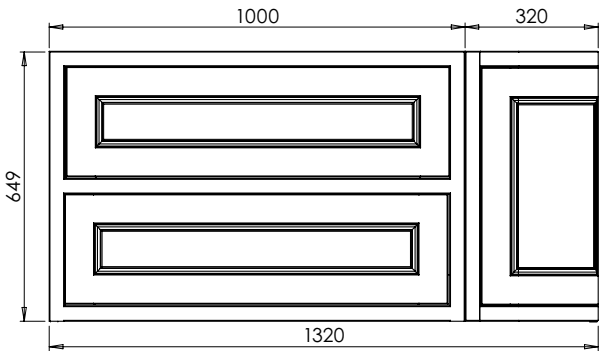

# Tetbury Curved (620)

All dimensions are in millimetres

**DESCRIPTION**

1 door / 2 drawer curved unit, left-hand (MLCVU134D)

**DATE**

April 2026

Worktop with single integral basin  
650-XX-WT13353/25CR

**RANGE**