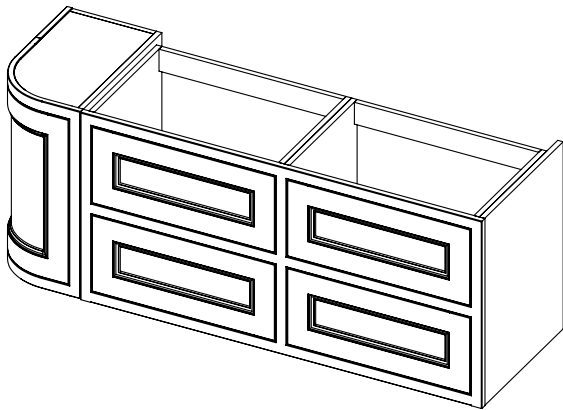

**Tetbury Curved (620)**

All dimensions are in millimetres

**DESCRIPTION**

5 door curved unit, right-hand (MRCVU170)

**DATE**

April 2026

Worktop with single integral basin  
650-XX-WT16853/25CL

**RANGE**