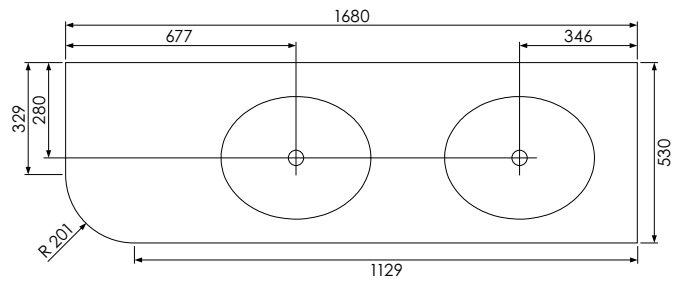

# Tetbury Curved (620)

All dimensions are in millimetres

**DESCRIPTION**

5 door curved unit (MCVU168)

**DATE**

April 2026

Worktop with single integral basin  
650-XX-WT16653/25BCE

**RANGE**

**Tetbury Curved (620)**

All dimensions are in millimetres

**DESCRIPTION**

2 door / 2 drawer curved unit (MCVU168D)

**DATE**

April 2026

Worktop with single integral basin  
650-XX-WT16853/25CL

**RANGE**

# Tetbury Curved (620)

All dimensions are in millimetres

**DESCRIPTION**

5 door curved unit, left-hand (MLCVU170)

**DATE**

April 2026

Worktop with single integral basin  
650-XX-WT16853/25CR

**RANGE**

**Tetbury Curved (620)**

All dimensions are in millimetres

**DESCRIPTION**

5 door curved unit, right-hand (MRCVU170)

**DATE**

April 2026

Worktop with single integral basin  
650-XX-WT16853/25CL

**RANGE**