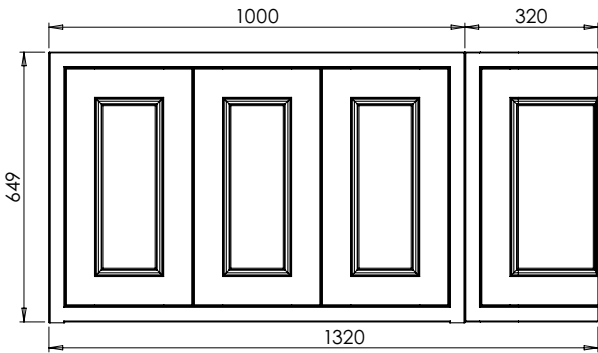

# Tetbury Curved (620)

All dimensions are in millimetres

**DESCRIPTION**

4 door curved unit, left-hand (MLCVU134)

**DATE**

April 2026

Worktop with single integral basin  
650-XX-WT13353/25CR

**RANGE**