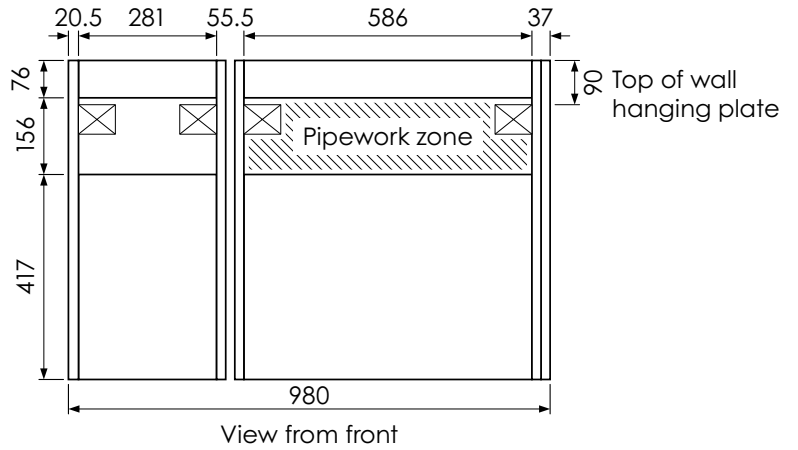

# Tetbury Curved (620)

All dimensions are in millimetres

**DESCRIPTION**

2 door / 2 drawer curved unit (MCVU102D)

**DATE**

April 2026

Worktop with single integral basin  
650-XX-WT9953/25CL

**RANGE**

**Tetbury Curved (620)**

All dimensions are in millimetres

**DESCRIPTION**

3 door curved unit, left-hand (MLCVU101)

**DATE**

April 2026

Worktop with single integral basin  
650-XX-WT9953/25CR

**RANGE**

**Tetbury Curved (620)**

All dimensions are in millimetres

**DESCRIPTION**

3 door curved unit, right-hand (MRCVU101)

**DATE**

April 2026

Worktop with single integral basin  
650-XX-WT9953/25CL

**RANGE**