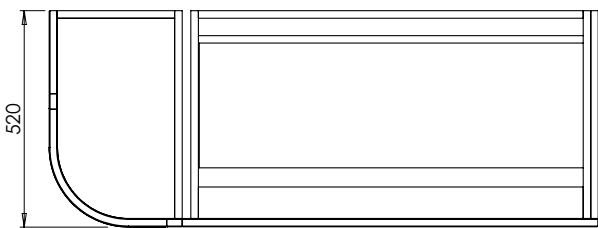

# Tetbury Curved (620)

All dimensions are in millimetres

**DESCRIPTION**

2 door / 2 drawer curved unit (MCVU134D)

**DATE**

April 2026

Worktop with single integral basin  
650-XX-WT13353/25CL

**RANGE**

# Tetbury Curved (620)

All dimensions are in millimetres

**DESCRIPTION**

4 door curved unit, left-hand (MLCVU134)

**DATE**

April 2026

Worktop with single integral basin  
650-XX-WT13353/25CR

**RANGE**