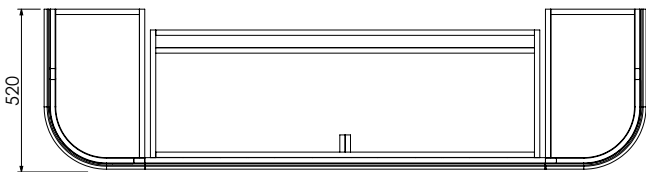

**Tetbury Curved (620)**

All dimensions are in millimetres

**DESCRIPTION**

1 door / 4 drawer curved unit, right-hand (MRCVU170D)

**DATE**

April 2026

Worktop with single integral basin  
650-XX-WT20153/258CE

# Tetbury Curved (620)

All dimensions are in millimetres

**DESCRIPTION**

6 door curved unit (MCVU203)

**DATE**

April 2026

Worktop with single integral basin  
650-XX-WT20153/25BCE

**RANGE**