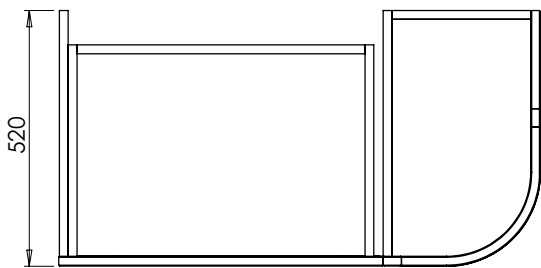

**Tetbury Curved (620)**

All dimensions are in millimetres

**DESCRIPTION**

3 door curved unit, right-hand (MRCVU101)

**DATE**

April 2026

Worktop with single integral basin  
650-XX-WT9953/25CL

**RANGE**

**Tetbury Curved (620)**

All dimensions are in millimetres

**DESCRIPTION**

1 door / 2 drawer curved unit, left-hand (MLCVU101D)

**DATE**

April 2026

Worktop with single integral basin  
650-XX-WT9953/25CR

**RANGE**

# Tetbury Curved (620)

All dimensions are in millimetres

**DESCRIPTION**

1 door / 2 drawer curved unit, right-hand (MRCVU101D)

**DATE**

April 2026

Worktop with single integral basin  
650-XX-WT13253/25BCE

Worktop with single integral basin  
650-XX-WT13253/25B2C