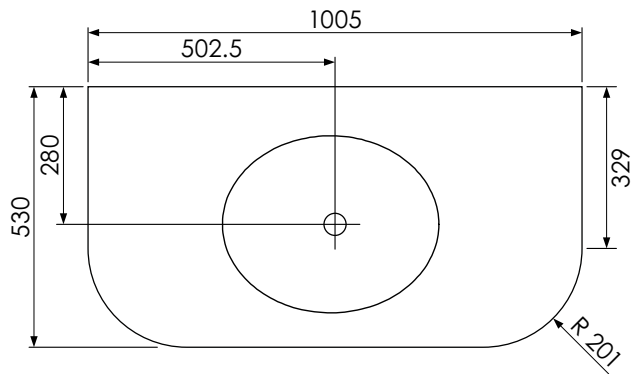

All dimensions are in millimetres

**DESCRIPTION**

3 door curved unit (MCVU102)

**DATE**

April 2026

Worktop with single integral basin  
650-XX-WT6653/25CE

**RANGE**

# Tetbury Curved (620)

All dimensions are in millimetres

**DESCRIPTION**

2 door / 2 drawer curved unit (MCVU102D)

**DATE**

April 2026

Worktop with single integral basin  
650-XX-WT9953/25CL

**RANGE**

**Tetbury Curved (620)**

All dimensions are in millimetres

**DESCRIPTION**

3 door curved unit, left-hand (MLCVU101)

**DATE**

April 2026

Worktop with single integral basin  
650-XX-WT9953/25CR

**RANGE**