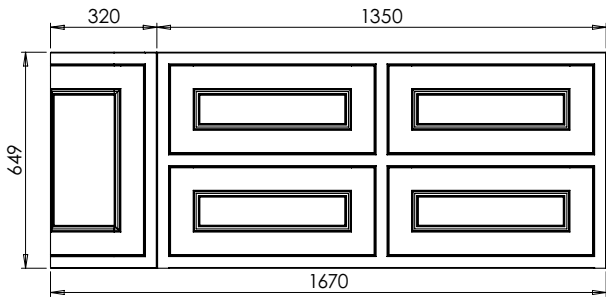

**Tetbury Curved (620)**

All dimensions are in millimetres

**DESCRIPTION**

5 door curved unit, right-hand (MRCVU170)

**DATE**

April 2026

Worktop with single integral basin  
650-XX-WT16853/25CL

**RANGE**