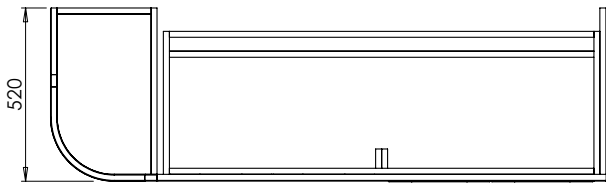

**Tetbury Curved (620)**

All dimensions are in millimetres

**DESCRIPTION**

2 door / 2 drawer curved unit (MCVU168D)

**DATE**

April 2026

Worktop with single integral basin  
650-XX-WT16853/25CL

**RANGE**

# Tetbury Curved (620)

All dimensions are in millimetres

**DESCRIPTION**

5 door curved unit, left-hand (MLCVU170)

**DATE**

April 2026

Worktop with single integral basin  
650-XX-WT16853/25CR

**RANGE**