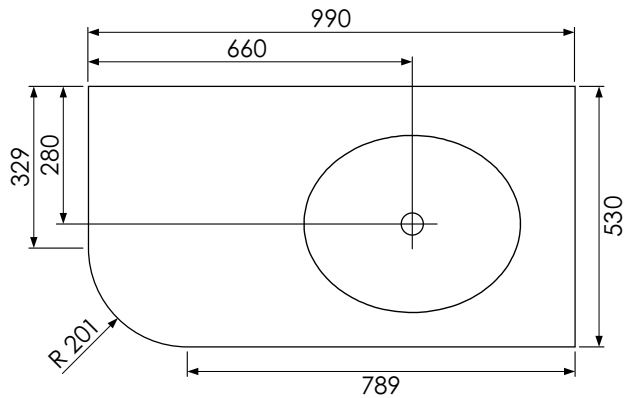

**Tetbury Curved (620)**

All dimensions are in millimetres

**DESCRIPTION**

3 door curved unit, left-hand (MLCVU101)

**DATE**

April 2026

Worktop with single integral basin  
650-XX-WT9953/25CR

**RANGE**

**Tetbury Curved (620)**

All dimensions are in millimetres

**DESCRIPTION**

3 door curved unit, right-hand (MRCVU101)

**DATE**

April 2026

Worktop with single integral basin  
650-XX-WT9953/25CL

**RANGE**

**Tetbury Curved (620)**

All dimensions are in millimetres

**DESCRIPTION**

1 door / 2 drawer curved unit, left-hand (MLCVU101D)

**DATE**

April 2026

Worktop with single integral basin  
650-XX-WT9953/25CR

**RANGE**