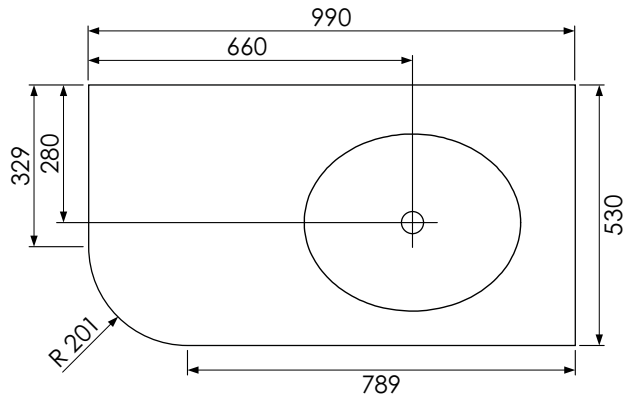

# Tetbury Curved (620)

All dimensions are in millimetres

**DESCRIPTION**

2 door / 2 drawer curved unit (MCVU102D)

**DATE**

April 2026

Worktop with single integral basin  
650-XX-WT9953/25CL

**RANGE**

**Tetbury Curved (620)**

All dimensions are in millimetres

**DESCRIPTION**

3 door curved unit, left-hand (MLCVU101)

**DATE**

April 2026

Worktop with single integral basin  
650-XX-WT9953/25CR

**RANGE**

**Tetbury Curved (620)**

All dimensions are in millimetres

**DESCRIPTION**

3 door curved unit, right-hand (MRCVU101)

**DATE**

April 2026

Worktop with single integral basin  
650-XX-WT9953/25CL

**RANGE**