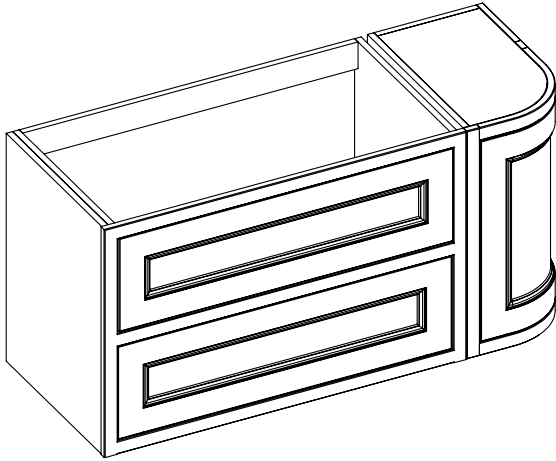

# Tetbury Curved (620)

All dimensions are in millimetres

**DESCRIPTION**

1 door / 2 drawer curved unit, left-hand (MLCVU134D)

**DATE**

April 2026

Worktop with single integral basin  
650-XX-WT13353/25CR

**RANGE**