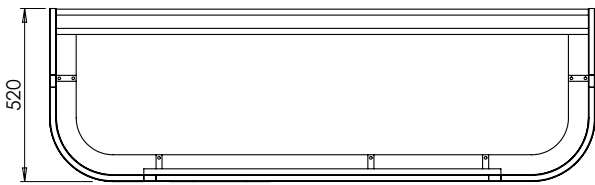

# Tetbury Curved (620)

All dimensions are in millimetres

**DESCRIPTION**

1 door / 2 drawer curved unit, right-hand (MRCVU134D)

**DATE**

April 2026

Worktop with single integral basin  
650-XX-WT16653/25BCE

Worktop with double integral basins  
650-XX-WT16653/V2C