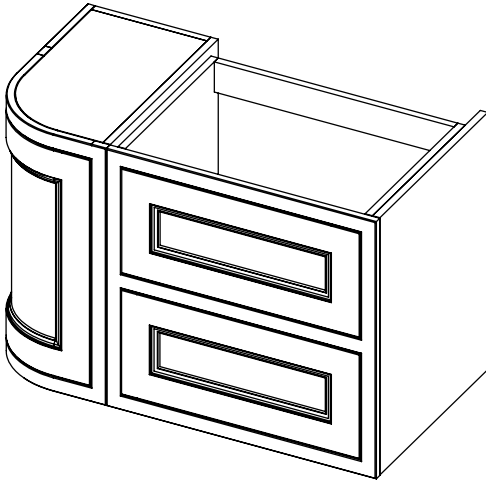

**Tetbury Curved (620)**

All dimensions are in millimetres

**DESCRIPTION**

3 door curved unit, right-hand (MRCVU101)

**DATE**

April 2026

Worktop with single integral basin  
650-XX-WT9953/25CL

**RANGE**

**Tetbury Curved (620)**

All dimensions are in millimetres

**DESCRIPTION**

1 door / 2 drawer curved unit, left-hand (MLCVU101D)

**DATE**

April 2026

Worktop with single integral basin  
650-XX-WT9953/25CR

**RANGE**