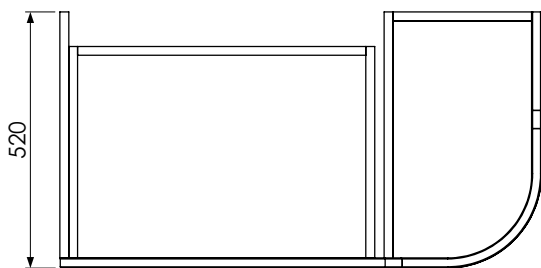

**Tetbury Curved (620)**

All dimensions are in millimetres

**DESCRIPTION**

3 door curved unit, left-hand (MLCVU101)

**DATE**

April 2026

Worktop with single integral basin  
650-XX-WT9953/25CR

**RANGE**

**Tetbury Curved (620)**

All dimensions are in millimetres

**DESCRIPTION**

3 door curved unit, right-hand (MRCVU101)

**DATE**

April 2026

Worktop with single integral basin  
650-XX-WT9953/25CL

**RANGE**