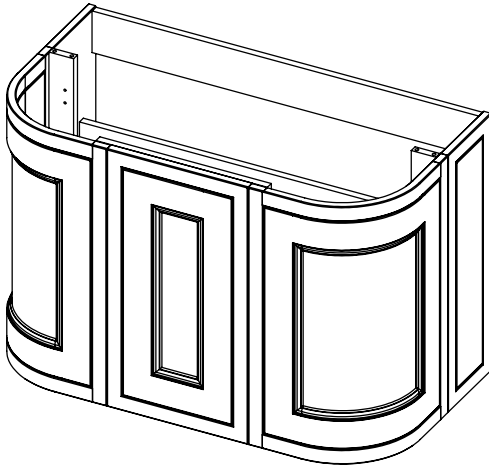

View from front