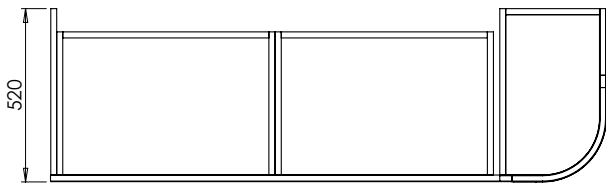

# Tetbury Curved (620)

All dimensions are in millimetres

**DESCRIPTION**

1 door / 4 drawer curved unit, left-hand (MLCVU170D)

**DATE**

April 2026

Worktop with single integral basin  
650-XX-WT16853/25CR

**RANGE**

**Tetbury Curved (620)**

All dimensions are in millimetres

**DESCRIPTION**

1 door / 4 drawer curved unit, right-hand (MRCVU170D)

**DATE**

April 2026

Worktop with single integral basin  
650-XX-WT20153/258CE