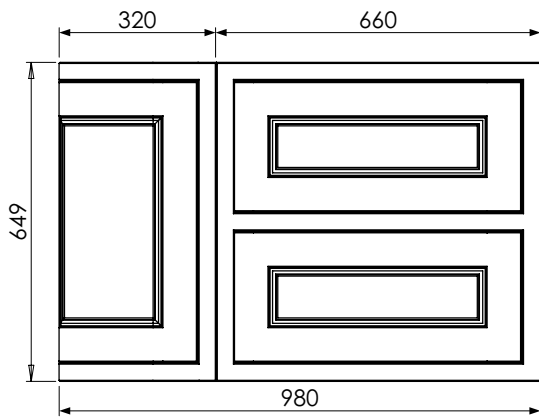

**Tetbury Curved (620)**

All dimensions are in millimetres

**DESCRIPTION**

3 door curved unit, right-hand (MRCVU101)

**DATE**

April 2026

Worktop with single integral basin  
650-XX-WT9953/25CL

**RANGE**