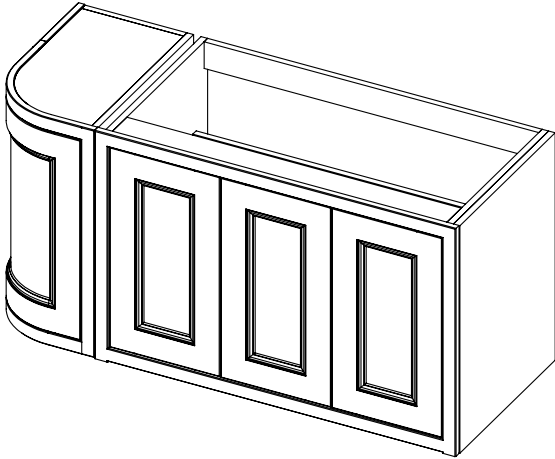

# Tetbury Curved (620)

All dimensions are in millimetres

**DESCRIPTION**

2 door / 2 drawer curved unit (MCVU134D)

**DATE**

April 2026

Worktop with single integral basin  
650-XX-WT13353/25CL

**RANGE**