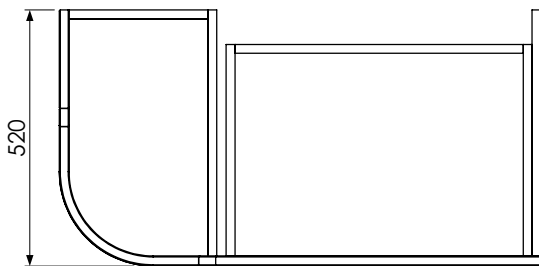

# Tetbury Curved (620)

All dimensions are in millimetres

**DESCRIPTION**

2 door / 2 drawer curved unit (MCVU102D)

**DATE**

April 2026

Worktop with single integral basin  
650-XX-WT9953/25CL

**RANGE**

**Tetbury Curved (620)**

All dimensions are in millimetres

**DESCRIPTION**

3 door curved unit, left-hand (MLCVU101)

**DATE**

April 2026

Worktop with single integral basin  
650-XX-WT9953/25CR

**RANGE**