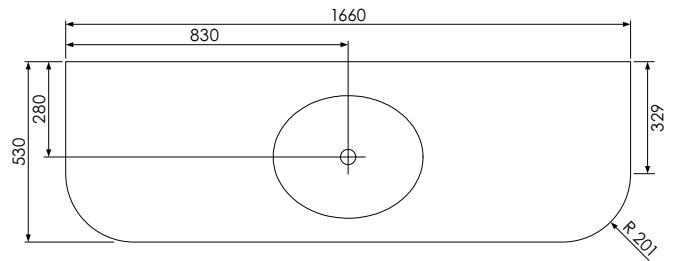

# Tetbury Curved (620)

All dimensions are in millimetres

**DESCRIPTION**

5 door curved unit (MCVU168)

**DATE**

April 2026

Worktop with single integral basin  
650-XX-WT16653/25BCE

**RANGE**

**Tetbury Curved (620)**

All dimensions are in millimetres

**DESCRIPTION**

2 door / 2 drawer curved unit (MCVU168D)

**DATE**

April 2026

Worktop with single integral basin  
650-XX-WT16853/25CL

**RANGE**