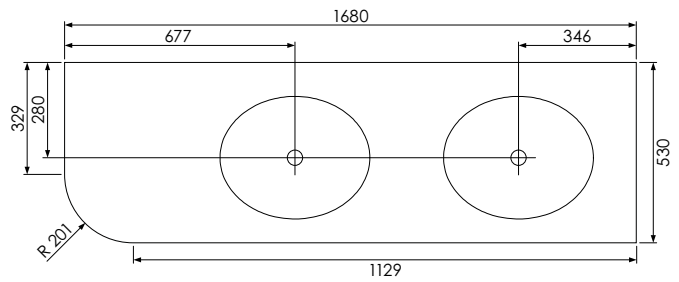

# Tetbury Curved (620)

All dimensions are in millimetres

**DESCRIPTION**

5 door curved unit, left-hand (MLCVU170)

**DATE**

April 2026

Worktop with single integral basin  
650-XX-WT16853/25CR

**RANGE**

**Tetbury Curved (620)**

All dimensions are in millimetres

**DESCRIPTION**

5 door curved unit, right-hand (MRCVU170)

**DATE**

April 2026

Worktop with single integral basin  
650-XX-WT16853/25CL

**RANGE**

# Tetbury Curved (620)

All dimensions are in millimetres

**DESCRIPTION**

1 door / 4 drawer curved unit, left-hand (MLCVU170D)

**DATE**

April 2026

Worktop with single integral basin  
650-XX-WT16853/25CR

**RANGE**