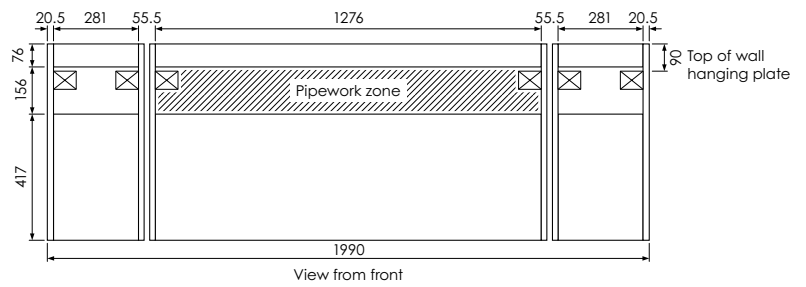

**Tetbury Curved (620)**

All dimensions are in millimetres

**DESCRIPTION**

1 door / 4 drawer curved unit, right-hand (MRCVU170D)

**DATE**

April 2026

Worktop with single integral basin  
650-XX-WT20153/258CE