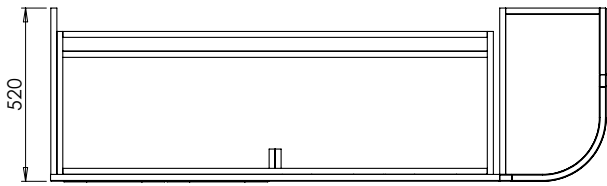

# Tetbury Curved (620)

All dimensions are in millimetres

**DESCRIPTION**

5 door curved unit, left-hand (MLCVU170)

**DATE**

April 2026

Worktop with single integral basin  
650-XX-WT16853/25CR

**RANGE**

**Tetbury Curved (620)**

All dimensions are in millimetres

**DESCRIPTION**

5 door curved unit, right-hand (MRCVU170)

**DATE**

April 2026

Worktop with single integral basin  
650-XX-WT16853/25CL

**RANGE**