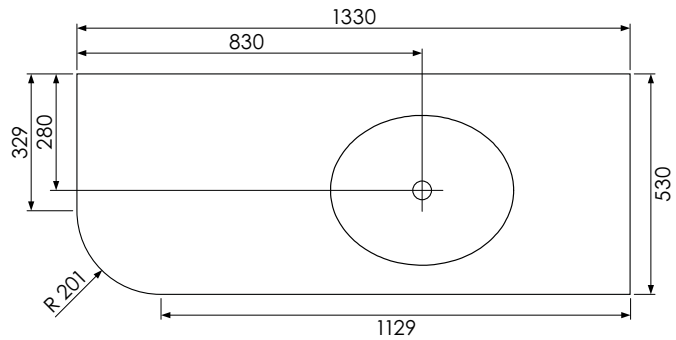

**Tetbury Curved (620)**

All dimensions are in millimetres

**DESCRIPTION**

4 door curved unit, right-hand (MRCVU134)

**DATE**

April 2026

Worktop with single integral basin  
650-XX-WT13353/25CL

**RANGE**

# Tetbury Curved (620)

All dimensions are in millimetres

**DESCRIPTION**

1 door / 2 drawer curved unit, left-hand (MLCVU134D)

**DATE**

April 2026

Worktop with single integral basin  
650-XX-WT13353/25CR

**RANGE**