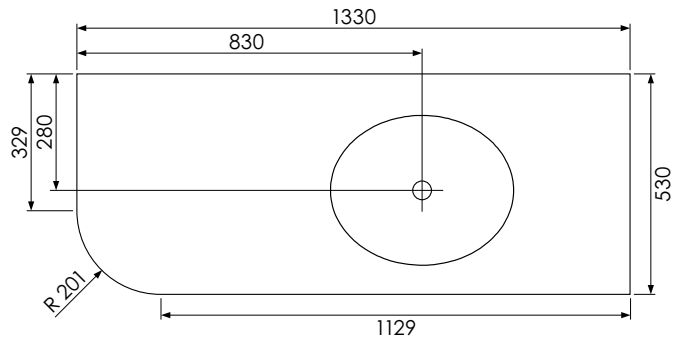

# Tetbury Curved (620)

All dimensions are in millimetres

**DESCRIPTION**

2 door / 2 drawer curved unit (MCVU134D)

**DATE**

April 2026

Worktop with single integral basin  
650-XX-WT13353/25CL

**RANGE**

# Tetbury Curved (620)

All dimensions are in millimetres

**DESCRIPTION**

4 door curved unit, left-hand (MLCVU134)

**DATE**

April 2026

Worktop with single integral basin  
650-XX-WT13353/25CR

**RANGE**

**Tetbury Curved (620)**

All dimensions are in millimetres

**DESCRIPTION**

4 door curved unit, right-hand (MRCVU134)

**DATE**

April 2026

Worktop with single integral basin  
650-XX-WT13353/25CL

**RANGE**