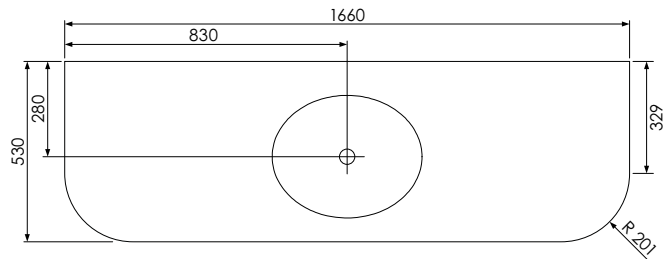

# Tetbury Curved (620)

All dimensions are in millimetres

**DESCRIPTION**

1 door / 2 drawer curved unit, right-hand (MRCVU134D)

**DATE**

April 2026

Worktop with single integral basin  
650-XX-WT16653/25BCE

Worktop with double integral basins  
650-XX-WT16653/V2C