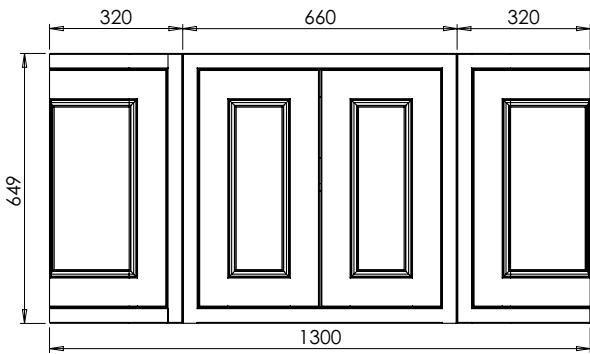

# Tetbury Curved (620)

All dimensions are in millimetres

**DESCRIPTION**

1 door / 2 drawer curved unit, right-hand (MRCVU101D)

**DATE**

April 2026

Worktop with single integral basin  
650-XX-WT13253/25BCE

Worktop with single integral basin  
650-XX-WT13253/25B2C