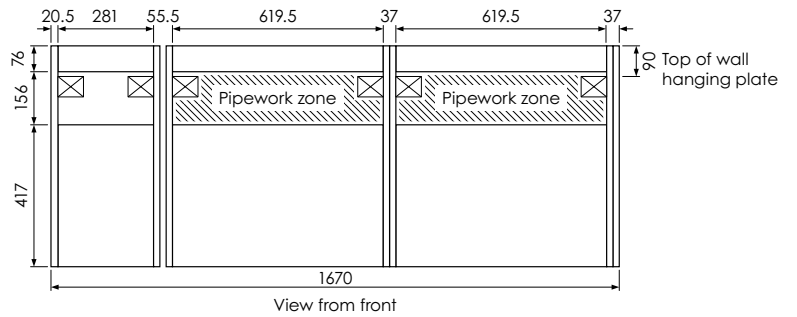

**Tetbury Curved (620)**

All dimensions are in millimetres

**DESCRIPTION**

5 door curved unit, right-hand (MRCVU170)

**DATE**

April 2026

Worktop with single integral basin  
650-XX-WT16853/25CL

**RANGE**

# Tetbury Curved (620)

All dimensions are in millimetres

**DESCRIPTION**

1 door / 4 drawer curved unit, left-hand (MLCVU170D)

**DATE**

April 2026

Worktop with single integral basin  
650-XX-WT16853/25CR

**RANGE**