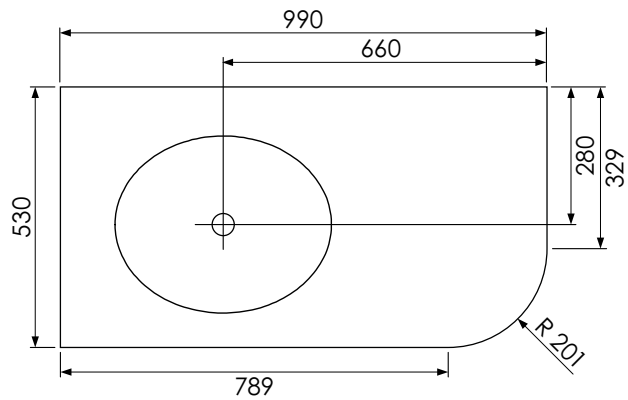

# Tetbury Curved (620)

All dimensions are in millimetres

**DESCRIPTION**

2 door / 2 drawer curved unit (MCVU102D)

**DATE**

April 2026

Worktop with single integral basin  
650-XX-WT9953/25CL

**RANGE**

**Tetbury Curved (620)**

All dimensions are in millimetres

**DESCRIPTION**

3 door curved unit, left-hand (MLCVU101)

**DATE**

April 2026

Worktop with single integral basin  
650-XX-WT9953/25CR

**RANGE**

**Tetbury Curved (620)**

All dimensions are in millimetres

**DESCRIPTION**

3 door curved unit, right-hand (MRCVU101)

**DATE**

April 2026

Worktop with single integral basin  
650-XX-WT9953/25CL

**RANGE**

**Tetbury Curved (620)**

All dimensions are in millimetres

**DESCRIPTION**

1 door / 2 drawer curved unit, left-hand (MLCVU101D)

**DATE**

April 2026

Worktop with single integral basin  
650-XX-WT9953/25CR

**RANGE**