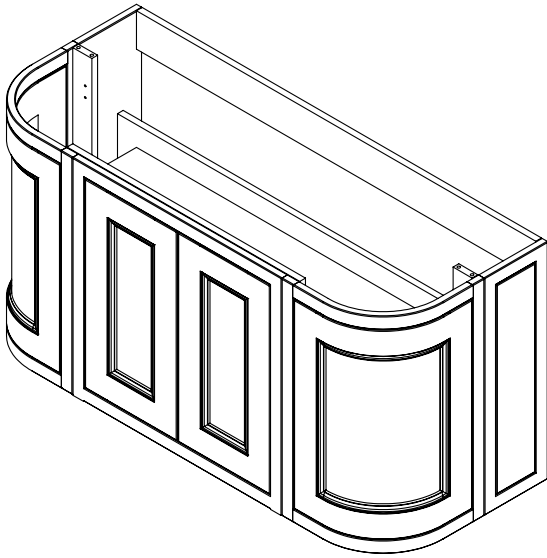

# Tetbury Curved (620)

All dimensions are in millimetres

**DESCRIPTION**

1 door / 2 drawer curved unit, right-hand (MRCVU101D)

**DATE**

April 2026

Worktop with single integral basin  
650-XX-WT13253/25BCE

Worktop with single integral basin  
650-XX-WT13253/25B2C