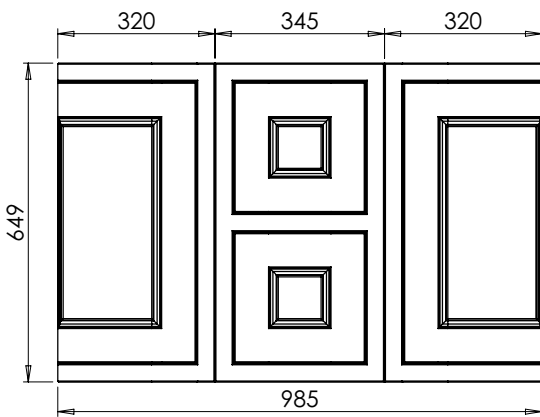

Worktop with single integral basin
650-XX-WT6653/25CE