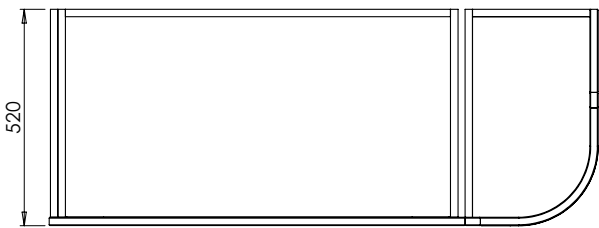

**Tetbury Curved (620)**

All dimensions are in millimetres

**DESCRIPTION**

4 door curved unit, right-hand (MRCVU134)

**DATE**

April 2026

Worktop with single integral basin  
650-XX-WT13353/25CL

**RANGE**

# Tetbury Curved (620)

All dimensions are in millimetres

**DESCRIPTION**

1 door / 2 drawer curved unit, left-hand (MLCVU134D)

**DATE**

April 2026

Worktop with single integral basin  
650-XX-WT13353/25CR

**RANGE**