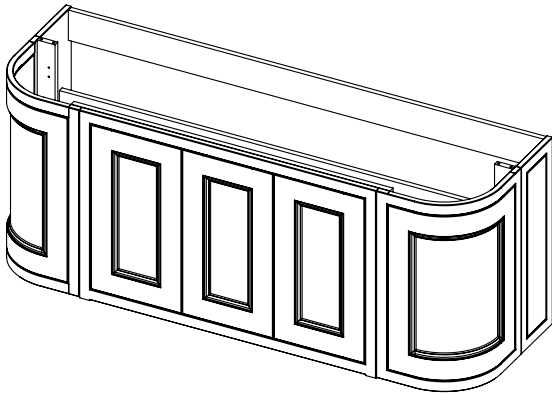

# Tetbury Curved (620)

All dimensions are in millimetres

**DESCRIPTION**

1 door / 2 drawer curved unit, right-hand (MRCVU134D)

**DATE**

April 2026

Worktop with single integral basin  
650-XX-WT16653/25BCE

Worktop with double integral basins  
650-XX-WT16653/V2C