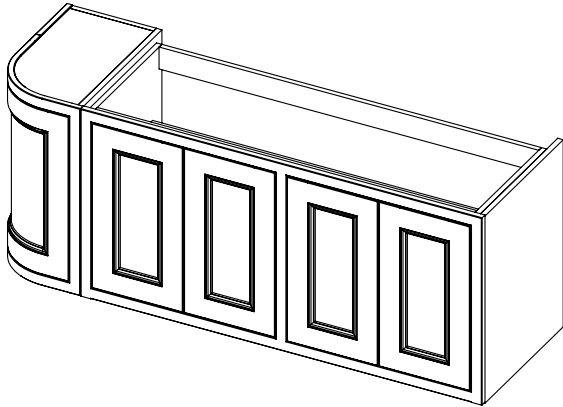

**Tetbury Curved (620)**

All dimensions are in millimetres

**DESCRIPTION**

2 door / 2 drawer curved unit (MCVU168D)

**DATE**

April 2026

Worktop with single integral basin  
650-XX-WT16853/25CL

**RANGE**