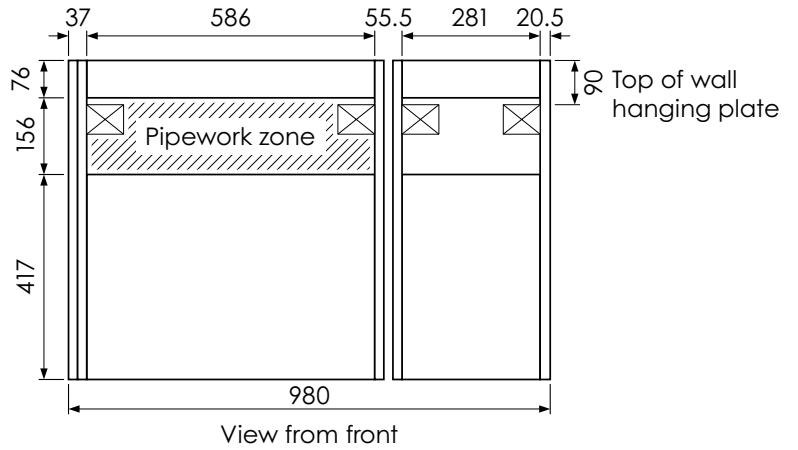

**Tetbury Curved (620)**

All dimensions are in millimetres

**DESCRIPTION**

1 door / 2 drawer curved unit, left-hand (MLCVU101D)

**DATE**

April 2026

Worktop with single integral basin  
650-XX-WT9953/25CR

**RANGE**

# Tetbury Curved (620)

All dimensions are in millimetres

**DESCRIPTION**

1 door / 2 drawer curved unit, right-hand (MRCVU101D)

**DATE**

April 2026

Worktop with single integral basin  
650-XX-WT13253/25BCE

Worktop with single integral basin  
650-XX-WT13253/25B2C