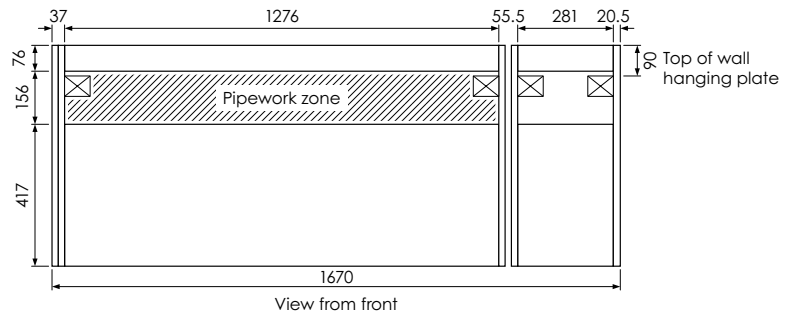

# Tetbury Curved (620)

All dimensions are in millimetres

**DESCRIPTION**

5 door curved unit, left-hand (MLCVU170)

**DATE**

April 2026

Worktop with single integral basin  
650-XX-WT16853/25CR

**RANGE**

**Tetbury Curved (620)**

All dimensions are in millimetres

**DESCRIPTION**

5 door curved unit, right-hand (MRCVU170)

**DATE**

April 2026

Worktop with single integral basin  
650-XX-WT16853/25CL

**RANGE**