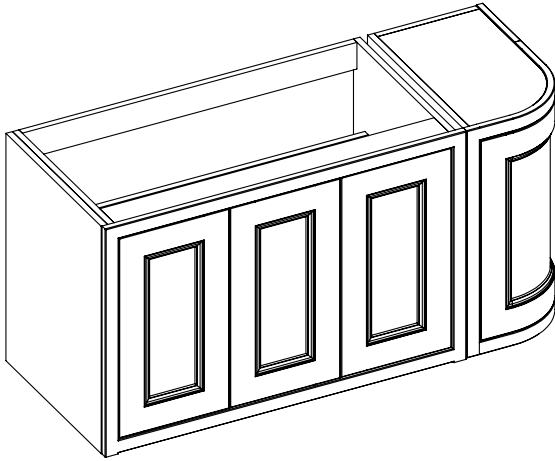

# Tetbury Curved (620)

All dimensions are in millimetres

**DESCRIPTION**

4 door curved unit, left-hand (MLCVU134)

**DATE**

April 2026

Worktop with single integral basin  
650-XX-WT13353/25CR

**RANGE**