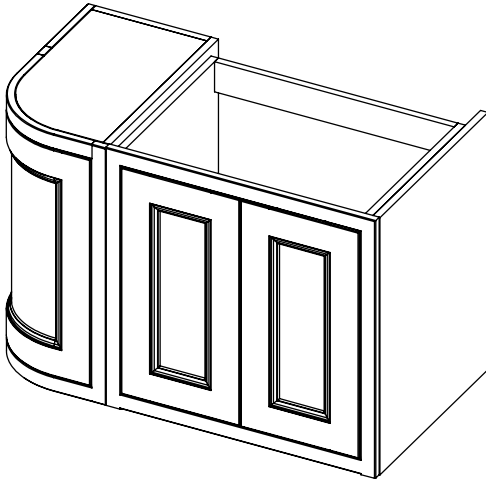

# Tetbury Curved (620)

All dimensions are in millimetres

**DESCRIPTION**

2 door / 2 drawer curved unit (MCVU102D)

**DATE**

April 2026

Worktop with single integral basin  
650-XX-WT9953/25CL

**RANGE**