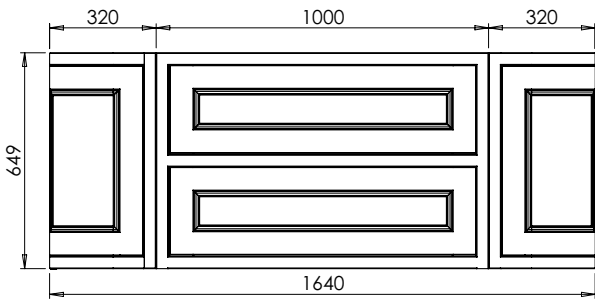

# Tetbury Curved (620)

All dimensions are in millimetres

**DESCRIPTION**

5 door curved unit (MCVU168)

**DATE**

April 2026

Worktop with single integral basin  
650-XX-WT16653/25BCE

**RANGE**