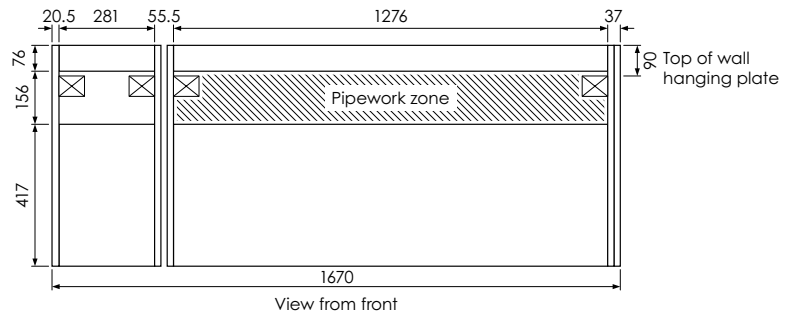

**Tetbury Curved (620)**

All dimensions are in millimetres

**DESCRIPTION**

2 door / 2 drawer curved unit (MCVU168D)

**DATE**

April 2026

Worktop with single integral basin  
650-XX-WT16853/25CL

**RANGE**