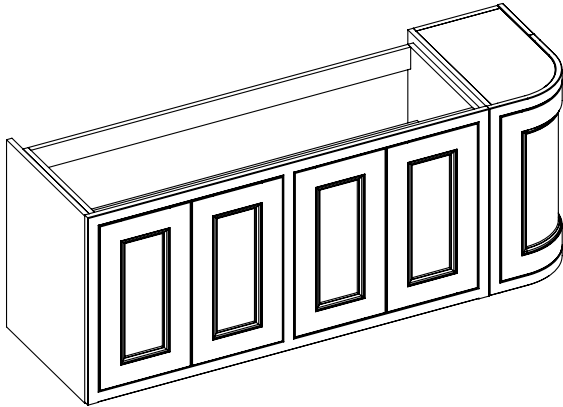

# Tetbury Curved (620)

All dimensions are in millimetres

**DESCRIPTION**

5 door curved unit, left-hand (MLCVU170)

**DATE**

April 2026

Worktop with single integral basin  
650-XX-WT16853/25CR

**RANGE**