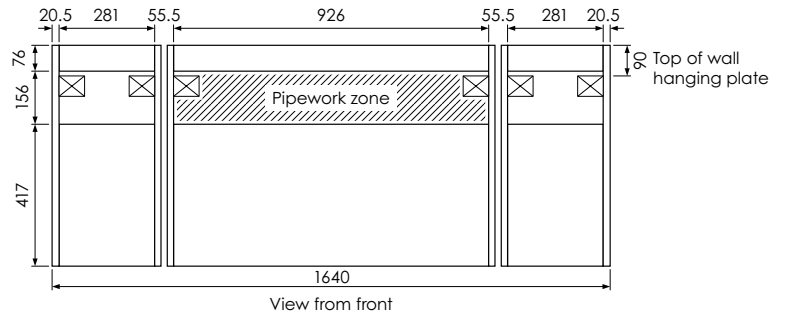

# Tetbury Curved (620)

All dimensions are in millimetres

**DESCRIPTION**

5 door curved unit (MCVU168)

**DATE**

April 2026

Worktop with single integral basin  
650-XX-WT16653/25BCE

**RANGE**