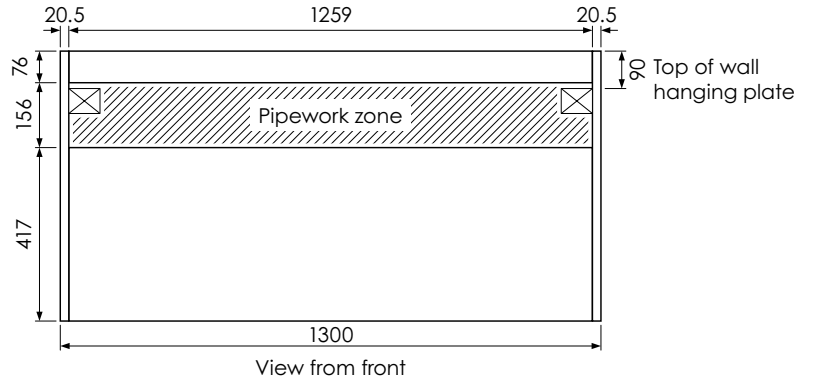

# Tetbury Curved (620)

All dimensions are in millimetres

**DESCRIPTION**

1 door / 2 drawer curved unit, right-hand (MRCVU101D)

**DATE**

April 2026

Worktop with single integral basin  
650-XX-WT13253/25BCE

Worktop with single integral basin  
650-XX-WT13253/25B2C