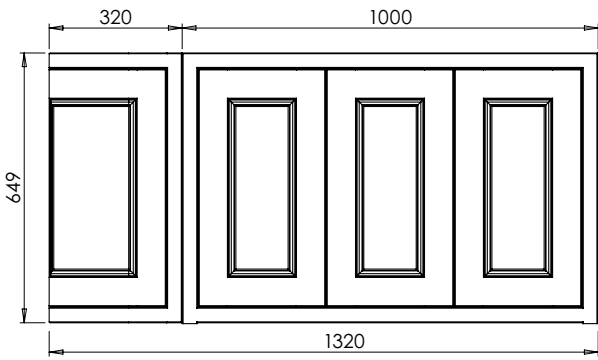

# Tetbury Curved (620)

All dimensions are in millimetres

**DESCRIPTION**

2 door / 2 drawer curved unit (MCVU134D)

**DATE**

April 2026

Worktop with single integral basin  
650-XX-WT13353/25CL

**RANGE**