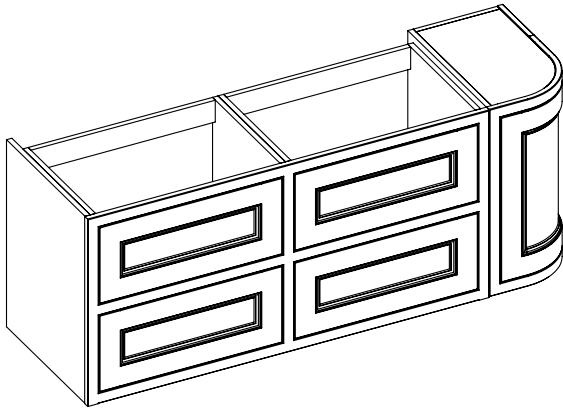

# Tetbury Curved (620)

All dimensions are in millimetres

**DESCRIPTION**

1 door / 4 drawer curved unit, left-hand (MLCVU170D)

**DATE**

April 2026

Worktop with single integral basin  
650-XX-WT16853/25CR

**RANGE**