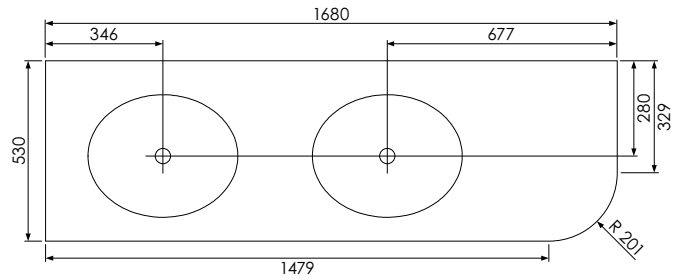

**Tetbury Curved (620)**

All dimensions are in millimetres

**DESCRIPTION**

5 door curved unit, right-hand (MRCVU170)

**DATE**

April 2026

Worktop with single integral basin  
650-XX-WT16853/25CL

**RANGE**

# Tetbury Curved (620)

All dimensions are in millimetres

**DESCRIPTION**

1 door / 4 drawer curved unit, left-hand (MLCVU170D)

**DATE**

April 2026

Worktop with single integral basin  
650-XX-WT16853/25CR

**RANGE**

**Tetbury Curved (620)**

All dimensions are in millimetres

**DESCRIPTION**

1 door / 4 drawer curved unit, right-hand (MRCVU170D)

**DATE**

April 2026

Worktop with single integral basin  
650-XX-WT20153/258CE