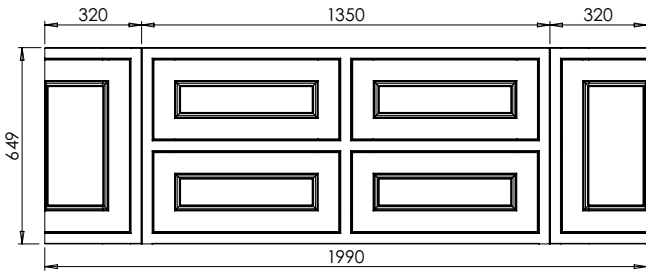

# Tetbury Curved (620)

All dimensions are in millimetres

**DESCRIPTION**

6 door curved unit (MCVU203)

**DATE**

April 2026

Worktop with single integral basin  
650-XX-WT20153/25BCE

**RANGE**