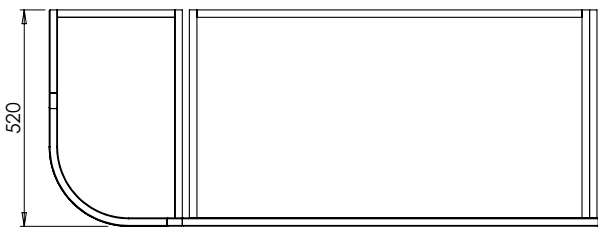

**Tetbury Curved (620)**

All dimensions are in millimetres

**DESCRIPTION**

4 door curved unit, right-hand (MRCVU134)

**DATE**

April 2026

Worktop with single integral basin  
650-XX-WT13353/25CL

**RANGE**