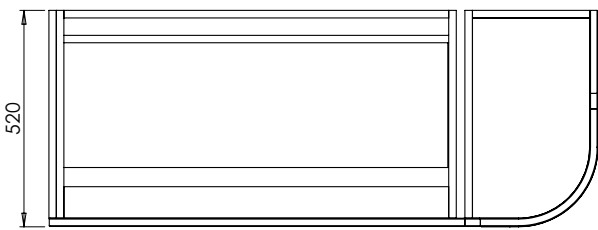

# Tetbury Curved (620)

All dimensions are in millimetres

**DESCRIPTION**

4 door curved unit, left-hand (MLCVU134)

**DATE**

April 2026

Worktop with single integral basin  
650-XX-WT13353/25CR

**RANGE**

**Tetbury Curved (620)**

All dimensions are in millimetres

**DESCRIPTION**

4 door curved unit, right-hand (MRCVU134)

**DATE**

April 2026

Worktop with single integral basin  
650-XX-WT13353/25CL

**RANGE**