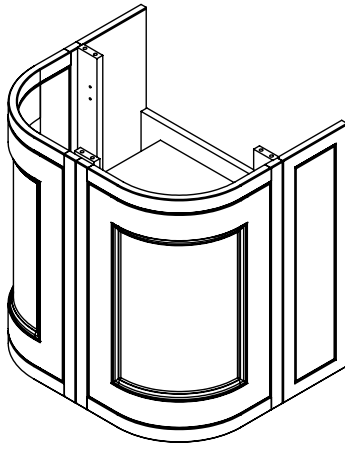

BURBIDGE & SON

EST. 1867

**BATHROOM FURNITURE  
MAKERS™**

**TETBURY CURVED WALL HUNG  
SPECIFICATION GUIDE**

Worktop with single integral basin  
650-XX-WT6653/25CE

**RANGE**

**Tetbury Curved (620)**

All dimensions are in millimetres