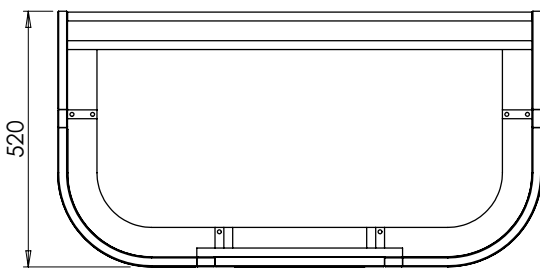

All dimensions are in millimetres

**DESCRIPTION**

3 door curved unit (MCVU102)

**DATE**

April 2026

Worktop with single integral basin  
650-XX-WT6653/25CE

**RANGE**

# Tetbury Curved (620)

All dimensions are in millimetres

**DESCRIPTION**

2 door / 2 drawer curved unit (MCVU102D)

**DATE**

April 2026

Worktop with single integral basin  
650-XX-WT9953/25CL

**RANGE**

**Tetbury Curved (620)**

All dimensions are in millimetres

**DESCRIPTION**

3 door curved unit, left-hand (MLCVU101)

**DATE**

April 2026

Worktop with single integral basin  
650-XX-WT9953/25CR

**RANGE**