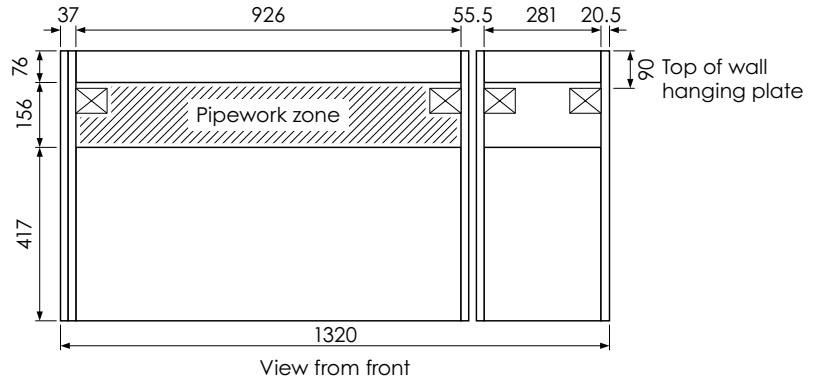

# Tetbury Curved (620)

All dimensions are in millimetres

**DESCRIPTION**

4 door curved unit, left-hand (MLCVU134)

**DATE**

April 2026

Worktop with single integral basin  
650-XX-WT13353/25CR

**RANGE**

**Tetbury Curved (620)**

All dimensions are in millimetres

**DESCRIPTION**

4 door curved unit, right-hand (MRCVU134)

**DATE**

April 2026

Worktop with single integral basin  
650-XX-WT13353/25CL

**RANGE**