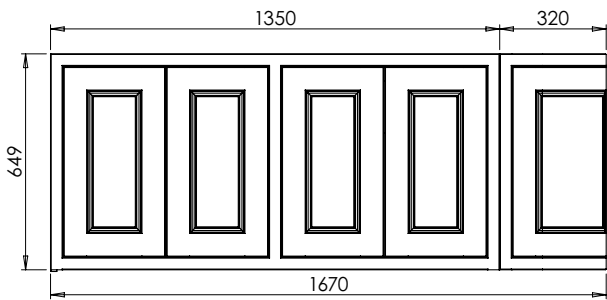

# Tetbury Curved (620)

All dimensions are in millimetres

**DESCRIPTION**

5 door curved unit, left-hand (MLCVU170)

**DATE**

April 2026

Worktop with single integral basin  
650-XX-WT16853/25CR

**RANGE**

**Tetbury Curved (620)**

All dimensions are in millimetres

**DESCRIPTION**

5 door curved unit, right-hand (MRCVU170)

**DATE**

April 2026

Worktop with single integral basin  
650-XX-WT16853/25CL

**RANGE**