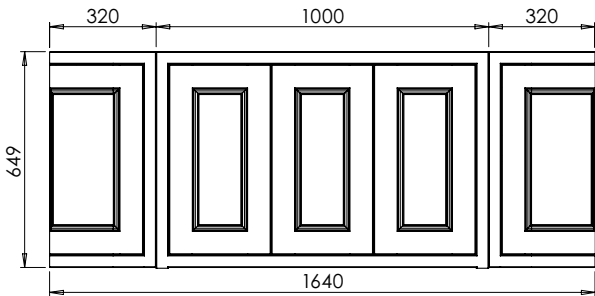

# Tetbury Curved (620)

All dimensions are in millimetres

**DESCRIPTION**

1 door / 2 drawer curved unit, right-hand (MRCVU134D)

**DATE**

April 2026

Worktop with single integral basin  
650-XX-WT16653/25BCE

Worktop with double integral basins  
650-XX-WT16653/V2C