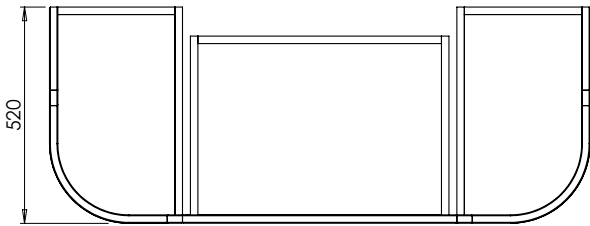

# Tetbury Curved (620)

All dimensions are in millimetres

**DESCRIPTION**

4 door curved unit (MCVU134)

**DATE**

April 2026

Worktop with single integral basin  
650-XX-WT13253/25BCE

**RANGE**

# Tetbury Curved (620)

All dimensions are in millimetres

**DESCRIPTION**

2 door / 2 drawer curved unit (MCVU134D)

**DATE**

April 2026

Worktop with single integral basin  
650-XX-WT13353/25CL

**RANGE**

# Tetbury Curved (620)

All dimensions are in millimetres

**DESCRIPTION**

4 door curved unit, left-hand (MLCVU134)

**DATE**

April 2026

Worktop with single integral basin  
650-XX-WT13353/25CR

**RANGE**