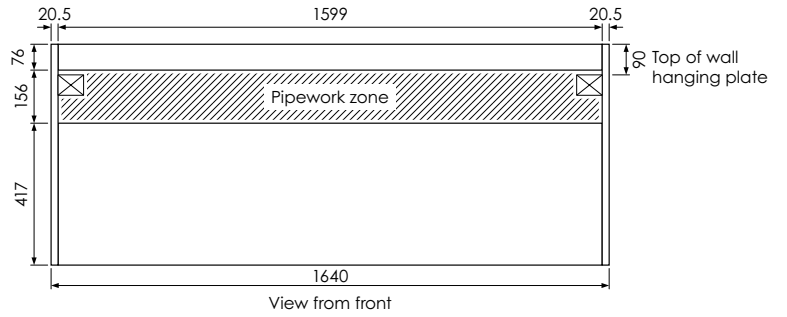

# Tetbury Curved (620)

All dimensions are in millimetres

**DESCRIPTION**

1 door / 2 drawer curved unit, right-hand (MRCVU134D)

**DATE**

April 2026

Worktop with single integral basin  
650-XX-WT16653/25BCE

Worktop with double integral basins  
650-XX-WT16653/V2C