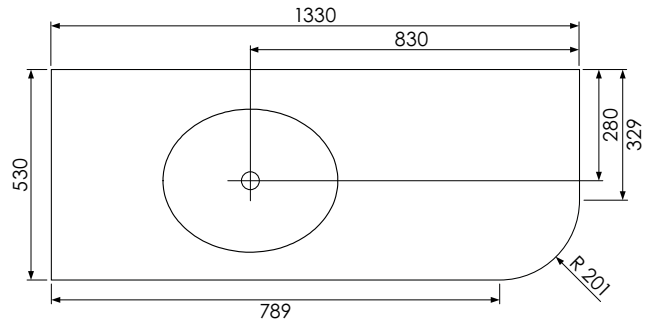

# Tetbury Curved (620)

All dimensions are in millimetres

**DESCRIPTION**

4 door curved unit, left-hand (MLCVU134)

**DATE**

April 2026

Worktop with single integral basin  
650-XX-WT13353/25CR

**RANGE**

**Tetbury Curved (620)**

All dimensions are in millimetres

**DESCRIPTION**

4 door curved unit, right-hand (MRCVU134)

**DATE**

April 2026

Worktop with single integral basin  
650-XX-WT13353/25CL

**RANGE**