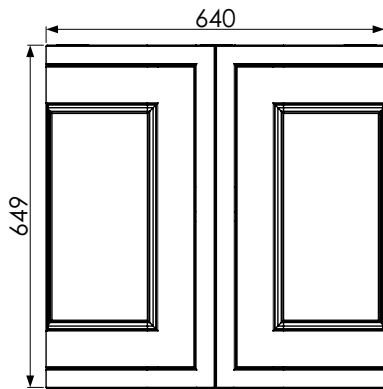

BURBIDGE & SON

EST. 1867

**BATHROOM FURNITURE  
MAKERS™**

**TETBURY CURVED WALL HUNG  
SPECIFICATION GUIDE**

Worktop with single integral basin  
650-XX-WT6653/25CE

**RANGE**

**Tetbury Curved (620)**

All dimensions are in millimetres