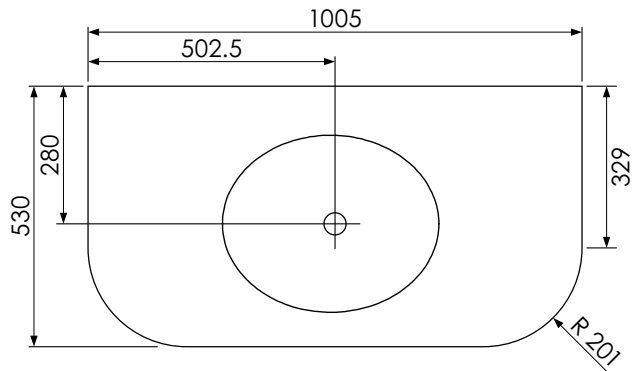

**DESCRIPTION**

2 door curved unit (MCVU68)

**DATE**

April 2026

View from front

Worktop with single integral basin  
650-XX-WT6653/25CE

**RANGE**

**Tetbury Curved (620)**

All dimensions are in millimetres

**DESCRIPTION**

3 door curved unit (MCVU102)

**DATE**

April 2026

Worktop with single integral basin  
650-XX-WT6653/25CE

**RANGE**

# Tetbury Curved (620)

All dimensions are in millimetres

**DESCRIPTION**

2 door / 2 drawer curved unit (MCVU102D)

**DATE**

April 2026

Worktop with single integral basin  
650-XX-WT9953/25CL

**RANGE**