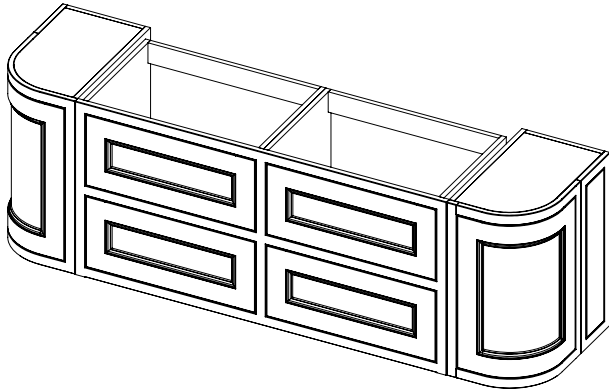

# Tetbury Curved (620)

All dimensions are in millimetres

**DESCRIPTION**

6 door curved unit (MCVU203)

**DATE**

April 2026

Worktop with single integral basin  
650-XX-WT20153/25BCE

**RANGE**