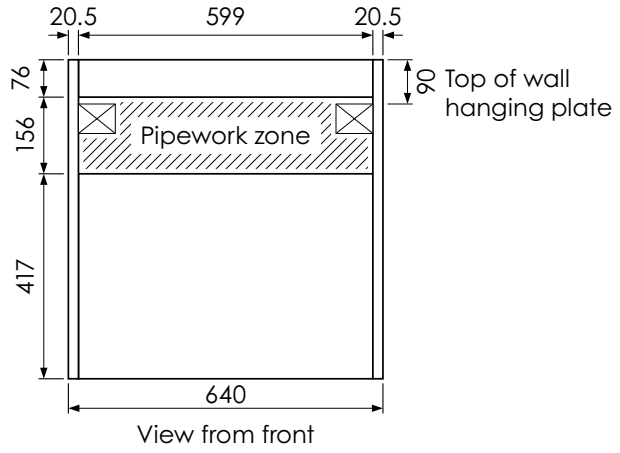

BURBIDGE & SON

EST. 1867

**BATHROOM FURNITURE  
MAKERS™**

**TETBURY CURVED WALL HUNG  
SPECIFICATION GUIDE**

Worktop with single integral basin  
650-XX-WT6653/25CE

**RANGE**

**Tetbury Curved (620)**

All dimensions are in millimetres