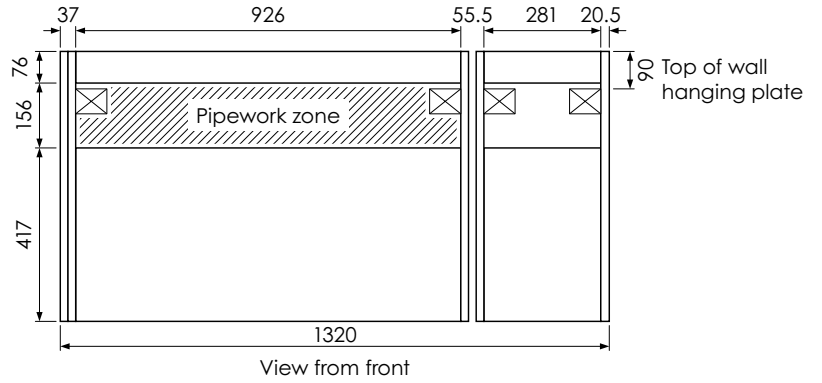

# Tetbury Curved (620)

All dimensions are in millimetres

**DESCRIPTION**

1 door / 2 drawer curved unit, left-hand (MLCVU134D)

**DATE**

April 2026

Worktop with single integral basin  
650-XX-WT13353/25CR

**RANGE**