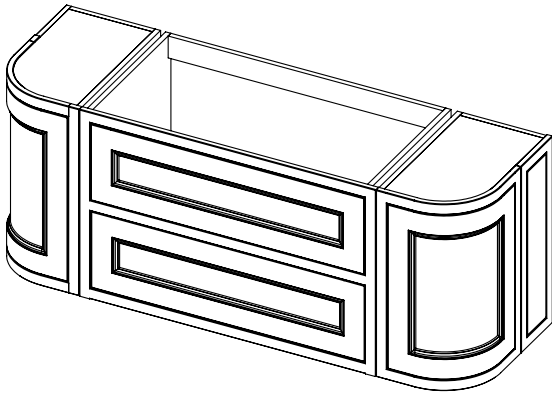

# Tetbury Curved (620)

All dimensions are in millimetres

**DESCRIPTION**

5 door curved unit (MCVU168)

**DATE**

April 2026

Worktop with single integral basin  
650-XX-WT16653/25BCE

**RANGE**