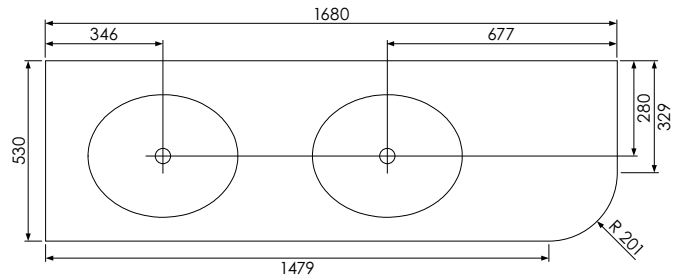

**Tetbury Curved (620)**

All dimensions are in millimetres

**DESCRIPTION**

2 door / 2 drawer curved unit (MCVU168D)

**DATE**

April 2026

Worktop with single integral basin  
650-XX-WT16853/25CL

**RANGE**

# Tetbury Curved (620)

All dimensions are in millimetres

**DESCRIPTION**

5 door curved unit, left-hand (MLCVU170)

**DATE**

April 2026

Worktop with single integral basin  
650-XX-WT16853/25CR

**RANGE**

**Tetbury Curved (620)**

All dimensions are in millimetres

**DESCRIPTION**

5 door curved unit, right-hand (MRCVU170)

**DATE**

April 2026

Worktop with single integral basin  
650-XX-WT16853/25CL

**RANGE**