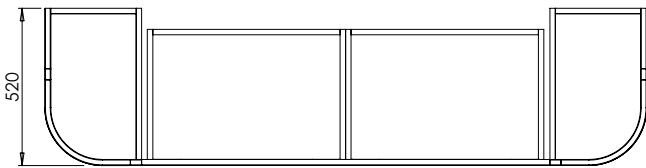

# Tetbury Curved (620)

All dimensions are in millimetres

**DESCRIPTION**

6 door curved unit (MCVU203)

**DATE**

April 2026

Worktop with single integral basin  
650-XX-WT20153/25BCE

**RANGE**

# Tetbury Curved (620)

All dimensions are in millimetres

**DESCRIPTION**

2 door / 4 drawer curved unit (MCVU203D)

**DATE**

April 2026

**E:** [sales@burbidgebathroommakers.co.uk](mailto:sales@burbidgebathroommakers.co.uk)  
**T:** 024 7667 1600  
**W:** [burbidgebathroommakers.co.uk](http://burbidgebathroommakers.co.uk)