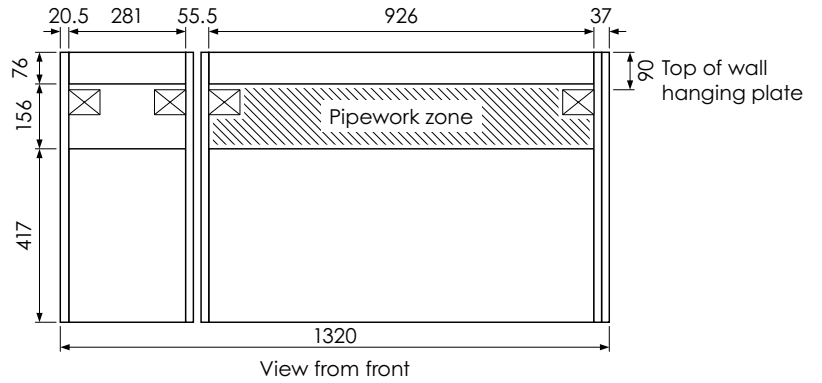

**Tetbury Curved (620)**

All dimensions are in millimetres

**DESCRIPTION**

4 door curved unit, right-hand (MRCVU134)

**DATE**

April 2026

Worktop with single integral basin  
650-XX-WT13353/25CL

**RANGE**