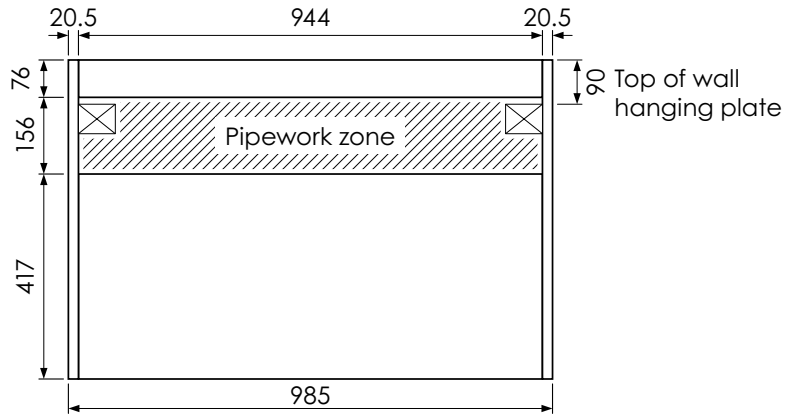

BURBIDGE & SON

EST. 1867

**BATHROOM FURNITURE  
MAKERS™**

**TETBURY CURVED WALL HUNG  
SPECIFICATION GUIDE**

Worktop with single integral basin  
650-XX-WT6653/25CE

**RANGE**

**Tetbury Curved (620)**

All dimensions are in millimetres

**DESCRIPTION**

2 door curved unit (MCVU68)

**DATE**

April 2026

View from front

Worktop with single integral basin  
650-XX-WT6653/25CE

**RANGE**

**Tetbury Curved (620)**