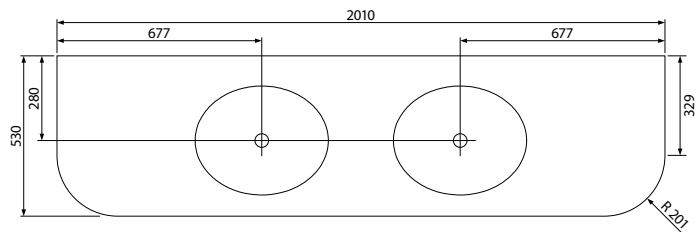

**Tetbury Curved (620)**

All dimensions are in millimetres

**DESCRIPTION**

5 door curved unit, right-hand (MRCVU170)

**DATE**

April 2026

Worktop with single integral basin  
650-XX-WT16853/25CL

**RANGE**

# Tetbury Curved (620)

All dimensions are in millimetres

**DESCRIPTION**

1 door / 4 drawer curved unit, left-hand (MLCVU170D)

**DATE**

April 2026

Worktop with single integral basin  
650-XX-WT16853/25CR

**RANGE**

**Tetbury Curved (620)**

All dimensions are in millimetres

**DESCRIPTION**

1 door / 4 drawer curved unit, right-hand (MRCVU170D)

**DATE**

April 2026

Worktop with single integral basin  
650-XX-WT20153/258CE

# Tetbury Curved (620)

All dimensions are in millimetres

**DESCRIPTION**

6 door curved unit (MCVU203)

**DATE**

April 2026

Worktop with single integral basin  
650-XX-WT20153/25BCE

**RANGE**