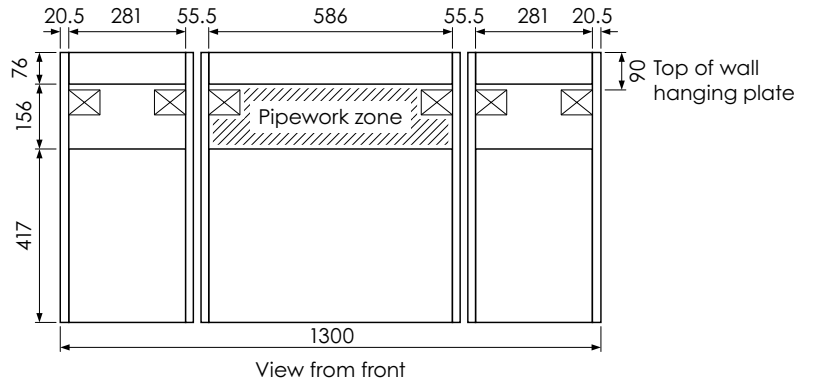

# Tetbury Curved (620)

All dimensions are in millimetres

**DESCRIPTION**

4 door curved unit (MCVU134)

**DATE**

April 2026

Worktop with single integral basin  
650-XX-WT13253/25BCE

**RANGE**