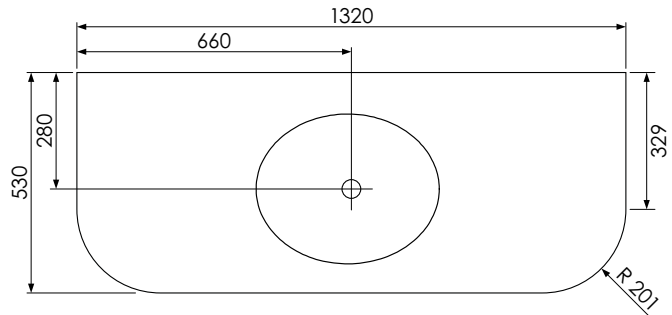

# Tetbury Curved (620)

All dimensions are in millimetres

**DESCRIPTION**

4 door curved unit (MCVU134)

**DATE**

April 2026

Worktop with single integral basin  
650-XX-WT13253/25BCE

**RANGE**

# Tetbury Curved (620)

All dimensions are in millimetres

**DESCRIPTION**

2 door / 2 drawer curved unit (MCVU134D)

**DATE**

April 2026

Worktop with single integral basin  
650-XX-WT13353/25CL

**RANGE**

# Tetbury Curved (620)

All dimensions are in millimetres

**DESCRIPTION**

4 door curved unit, left-hand (MLCVU134)

**DATE**

April 2026

Worktop with single integral basin  
650-XX-WT13353/25CR

**RANGE**