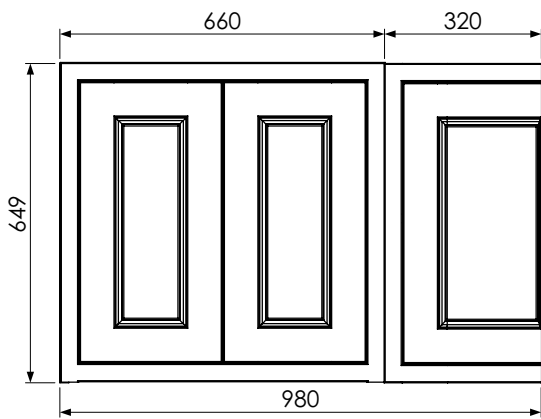

**Tetbury Curved (620)**

All dimensions are in millimetres

**DESCRIPTION**

3 door curved unit, left-hand (MLCVU101)

**DATE**

April 2026

Worktop with single integral basin  
650-XX-WT9953/25CR

**RANGE**