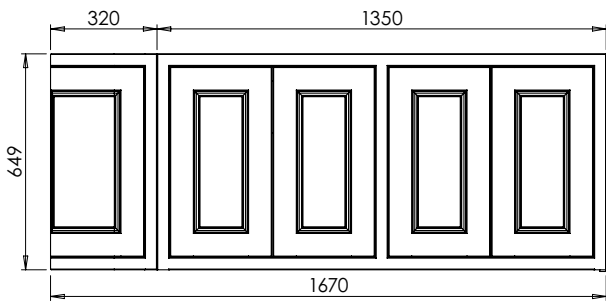

**Tetbury Curved (620)**

All dimensions are in millimetres

**DESCRIPTION**

2 door / 2 drawer curved unit (MCVU168D)

**DATE**

April 2026

Worktop with single integral basin  
650-XX-WT16853/25CL

**RANGE**