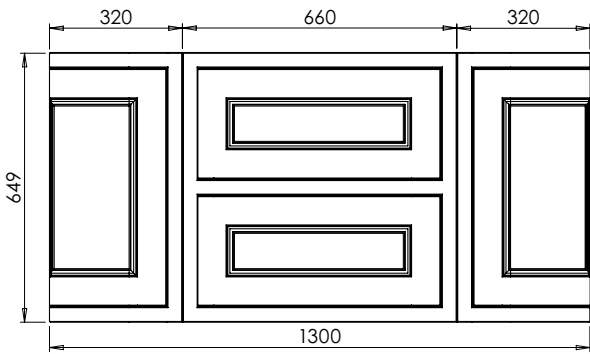

# Tetbury Curved (620)

All dimensions are in millimetres

**DESCRIPTION**

4 door curved unit (MCVU134)

**DATE**

April 2026

Worktop with single integral basin  
650-XX-WT13253/25BCE

**RANGE**