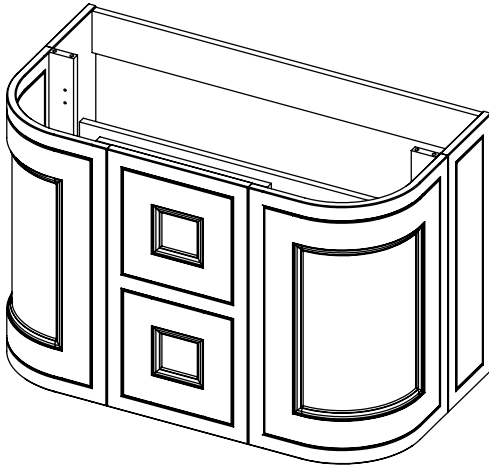

Worktop with single integral basin
650-XX-WT6653/25CE