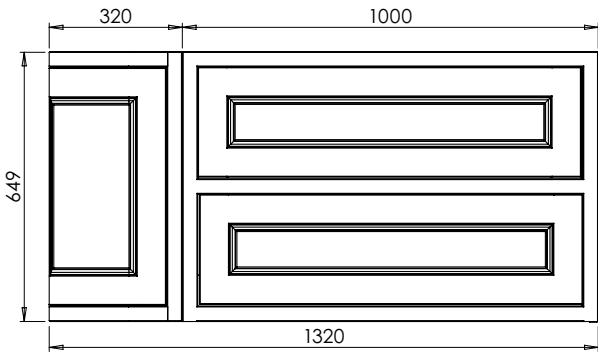

**Tetbury Curved (620)**

All dimensions are in millimetres

**DESCRIPTION**

4 door curved unit, right-hand (MRCVU134)

**DATE**

April 2026

Worktop with single integral basin  
650-XX-WT13353/25CL

**RANGE**