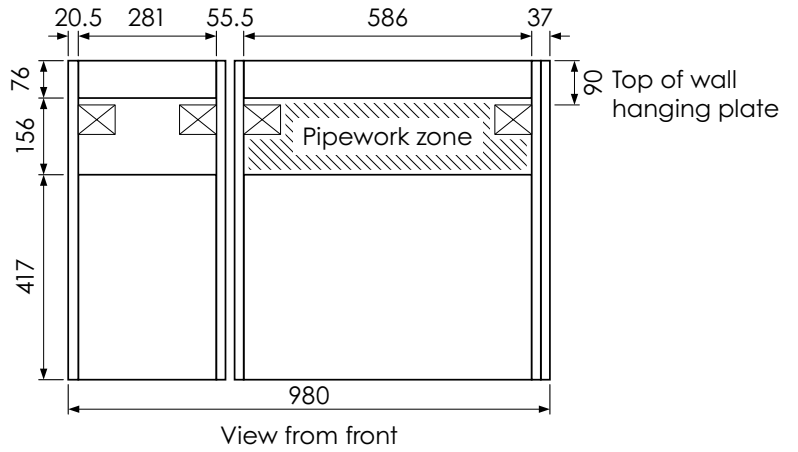

**Tetbury Curved (620)**

All dimensions are in millimetres

**DESCRIPTION**

3 door curved unit, right-hand (MRCVU101)

**DATE**

April 2026

Worktop with single integral basin  
650-XX-WT9953/25CL

**RANGE**

**Tetbury Curved (620)**

All dimensions are in millimetres

**DESCRIPTION**

1 door / 2 drawer curved unit, left-hand (MLCVU101D)

**DATE**

April 2026

Worktop with single integral basin  
650-XX-WT9953/25CR

**RANGE**