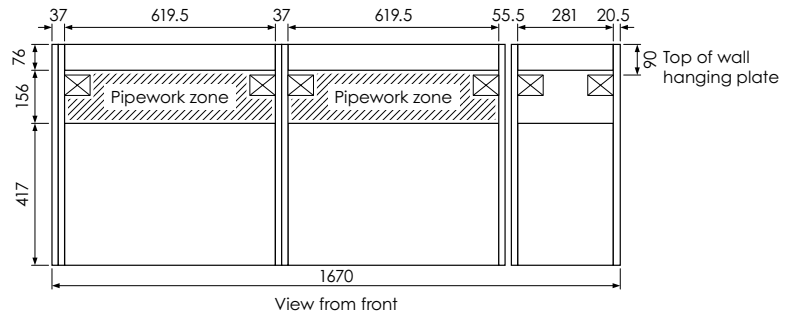

**Tetbury Curved (620)**

All dimensions are in millimetres

**DESCRIPTION**

5 door curved unit, right-hand (MRCVU170)

**DATE**

April 2026

Worktop with single integral basin  
650-XX-WT16853/25CL

**RANGE**

# Tetbury Curved (620)

All dimensions are in millimetres

**DESCRIPTION**

1 door / 4 drawer curved unit, left-hand (MLCVU170D)

**DATE**

April 2026

Worktop with single integral basin  
650-XX-WT16853/25CR

**RANGE**

**Tetbury Curved (620)**

All dimensions are in millimetres

**DESCRIPTION**

1 door / 4 drawer curved unit, right-hand (MRCVU170D)

**DATE**

April 2026

Worktop with single integral basin  
650-XX-WT20153/258CE