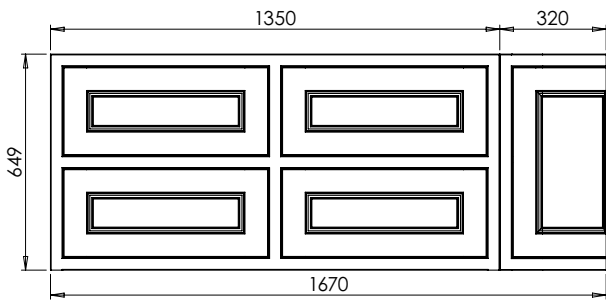

# Tetbury Curved (620)

All dimensions are in millimetres

**DESCRIPTION**

1 door / 4 drawer curved unit, left-hand (MLCVU170D)

**DATE**

April 2026

Worktop with single integral basin  
650-XX-WT16853/25CR

**RANGE**