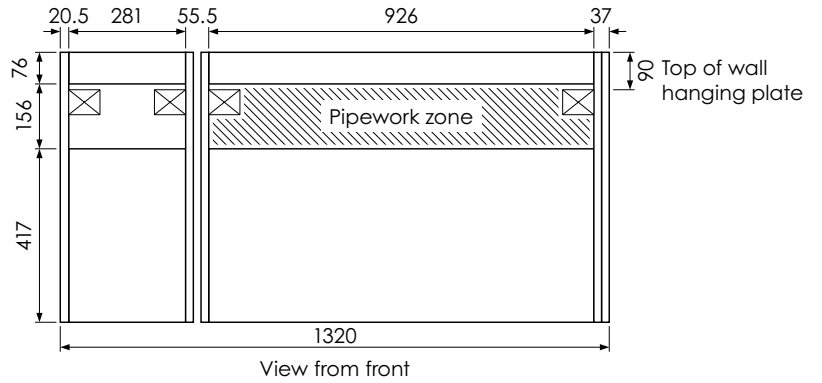

# Tetbury Curved (620)

All dimensions are in millimetres

**DESCRIPTION**

2 door / 2 drawer curved unit (MCVU134D)

**DATE**

April 2026

Worktop with single integral basin  
650-XX-WT13353/25CL

**RANGE**