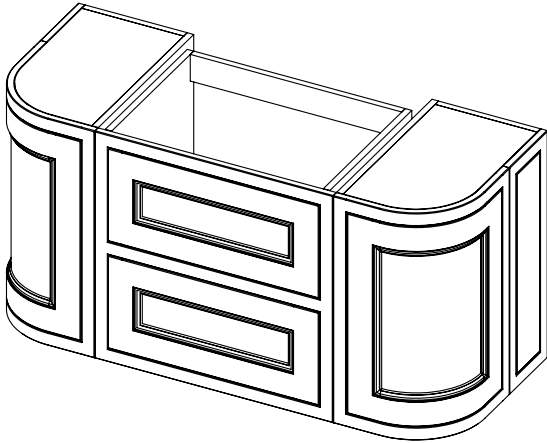

# Tetbury Curved (620)

All dimensions are in millimetres

**DESCRIPTION**

4 door curved unit (MCVU134)

**DATE**

April 2026

Worktop with single integral basin  
650-XX-WT13253/25BCE

**RANGE**