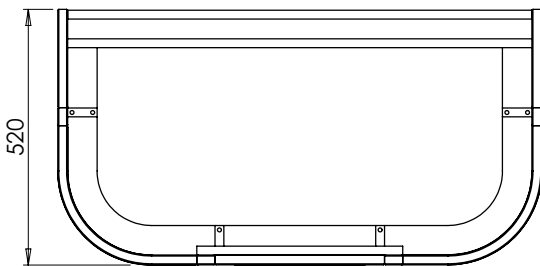

**DESCRIPTION**

2 door curved unit (MCVU68)

**DATE**

April 2026

View from front

Worktop with single integral basin  
650-XX-WT6653/25CE

**RANGE**

**Tetbury Curved (620)**

All dimensions are in millimetres

**DESCRIPTION**

3 door curved unit (MCVU102)

**DATE**

April 2026

Worktop with single integral basin  
650-XX-WT6653/25CE

**RANGE**