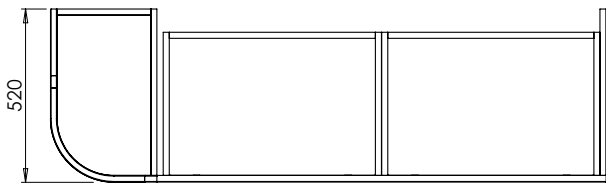

**Tetbury Curved (620)**

All dimensions are in millimetres

**DESCRIPTION**

5 door curved unit, right-hand (MRCVU170)

**DATE**

April 2026

Worktop with single integral basin  
650-XX-WT16853/25CL

**RANGE**