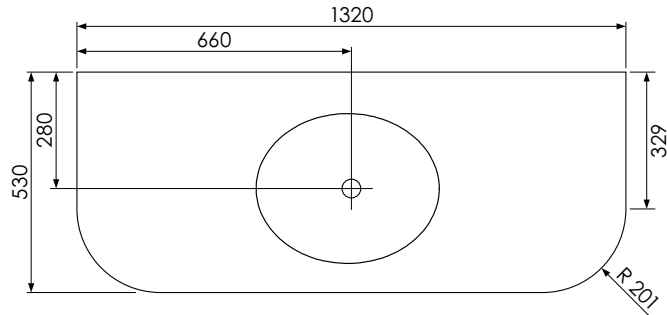

**Tetbury Curved (620)**

All dimensions are in millimetres

**DESCRIPTION**

1 door / 2 drawer curved unit, left-hand (MLCVU101D)

**DATE**

April 2026

Worktop with single integral basin  
650-XX-WT9953/25CR

**RANGE**

# Tetbury Curved (620)

All dimensions are in millimetres

**DESCRIPTION**

1 door / 2 drawer curved unit, right-hand (MRCVU101D)

**DATE**

April 2026

Worktop with single integral basin  
650-XX-WT13253/25BCE

Worktop with single integral basin  
650-XX-WT13253/25B2C