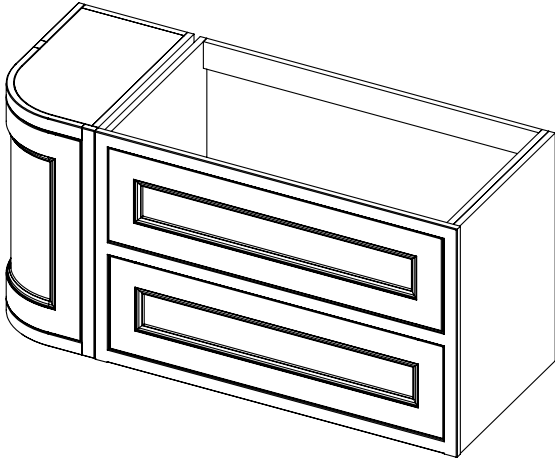

**Tetbury Curved (620)**

All dimensions are in millimetres

**DESCRIPTION**

4 door curved unit, right-hand (MRCVU134)

**DATE**

April 2026

Worktop with single integral basin  
650-XX-WT13353/25CL

**RANGE**