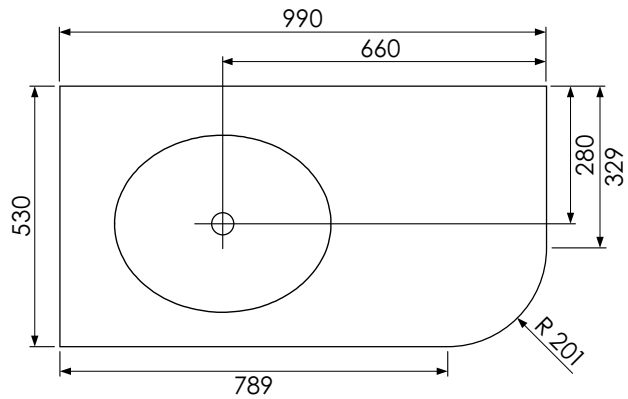

**Tetbury Curved (620)**

All dimensions are in millimetres

**DESCRIPTION**

3 door curved unit, right-hand (MRCVU101)

**DATE**

April 2026

Worktop with single integral basin  
650-XX-WT9953/25CL

**RANGE**

**Tetbury Curved (620)**

All dimensions are in millimetres

**DESCRIPTION**

1 door / 2 drawer curved unit, left-hand (MLCVU101D)

**DATE**

April 2026

Worktop with single integral basin  
650-XX-WT9953/25CR

**RANGE**

# Tetbury Curved (620)

All dimensions are in millimetres

**DESCRIPTION**

1 door / 2 drawer curved unit, right-hand (MRCVU101D)

**DATE**

April 2026

Worktop with single integral basin  
650-XX-WT13253/25BCE

Worktop with single integral basin  
650-XX-WT13253/25B2C