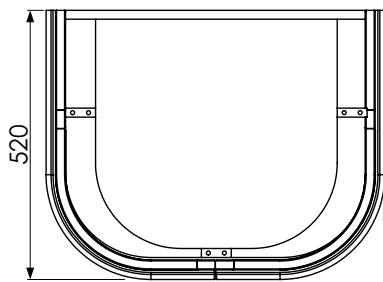

BURBIDGE & SON

EST. 1867

**BATHROOM FURNITURE  
MAKERS™**

**TETBURY CURVED WALL HUNG  
SPECIFICATION GUIDE**

Worktop with single integral basin  
650-XX-WT6653/25CE

**RANGE**

**Tetbury Curved (620)**

All dimensions are in millimetres