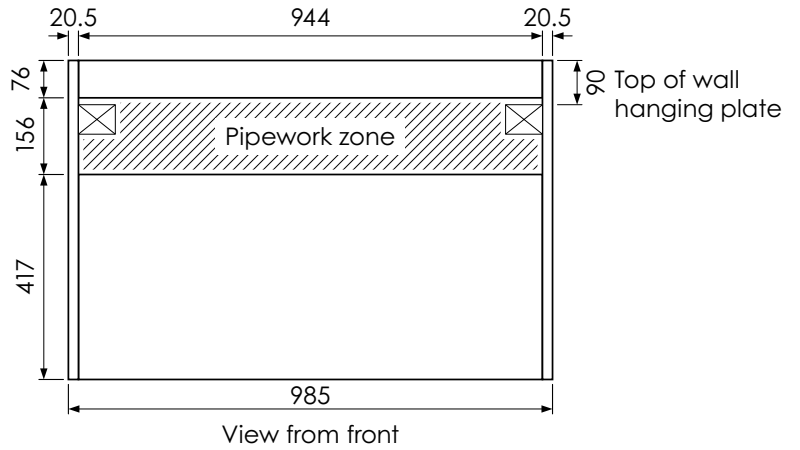

BURBIDGE & SON

EST. 1867

**BATHROOM FURNITURE  
MAKERS™**

**TETBURY CURVED WALL HUNG  
SPECIFICATION GUIDE**

Worktop with single integral basin  
650-XX-WT6653/25CE

**RANGE**

**Tetbury Curved (620)**

All dimensions are in millimetres

**DESCRIPTION**

2 door curved unit (MCVU68)

**DATE**

April 2026

View from front

Worktop with single integral basin  
650-XX-WT6653/25CE

**RANGE**

**Tetbury Curved (620)**

All dimensions are in millimetres

**DESCRIPTION**

3 door curved unit (MCVU102)

**DATE**

April 2026

Worktop with single integral basin  
650-XX-WT6653/25CE

**RANGE**

# Tetbury Curved (620)

All dimensions are in millimetres

**DESCRIPTION**

2 door / 2 drawer curved unit (MCVU102D)

**DATE**

April 2026

Worktop with single integral basin  
650-XX-WT9953/25CL

**RANGE**