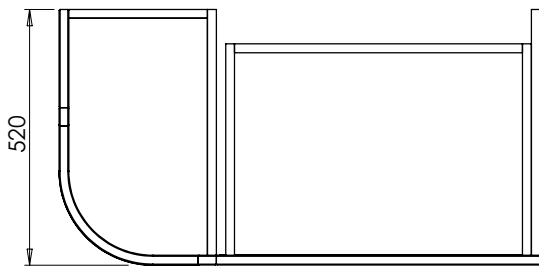

**Tetbury Curved (620)**

All dimensions are in millimetres

**DESCRIPTION**

3 door curved unit, right-hand (MRCVU101)

**DATE**

April 2026

Worktop with single integral basin  
650-XX-WT9953/25CL

**RANGE**

**Tetbury Curved (620)**

All dimensions are in millimetres

**DESCRIPTION**

1 door / 2 drawer curved unit, left-hand (MLCVU101D)

**DATE**

April 2026

Worktop with single integral basin  
650-XX-WT9953/25CR

**RANGE**