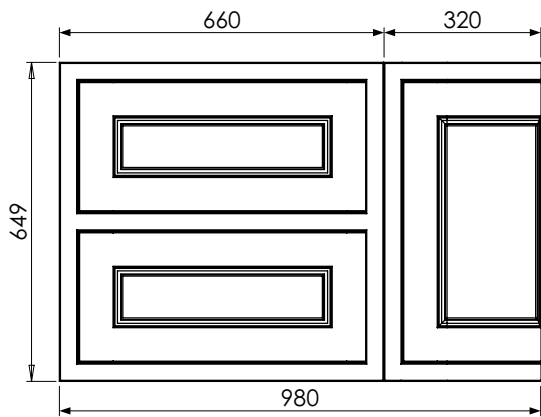

**Tetbury Curved (620)**

All dimensions are in millimetres

**DESCRIPTION**

1 door / 2 drawer curved unit, left-hand (MLCVU101D)

**DATE**

April 2026

Worktop with single integral basin  
650-XX-WT9953/25CR

**RANGE**

# Tetbury Curved (620)

All dimensions are in millimetres

**DESCRIPTION**

1 door / 2 drawer curved unit, right-hand (MRCVU101D)

**DATE**

April 2026

Worktop with single integral basin  
650-XX-WT13253/25BCE

Worktop with single integral basin  
650-XX-WT13253/25B2C