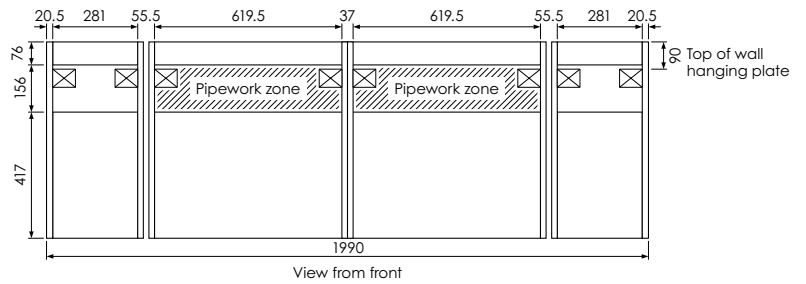

# Tetbury Curved (620)

All dimensions are in millimetres

**DESCRIPTION**

6 door curved unit (MCVU203)

**DATE**

April 2026

Worktop with single integral basin  
650-XX-WT20153/25BCE

**RANGE**

# Tetbury Curved (620)

All dimensions are in millimetres

**DESCRIPTION**

2 door / 4 drawer curved unit (MCVU203D)

**DATE**

April 2026

**E:** [sales@burbidgebathroommakers.co.uk](mailto:sales@burbidgebathroommakers.co.uk)  
**T:** 024 7667 1600  
**W:** [burbidgebathroommakers.co.uk](http://burbidgebathroommakers.co.uk)