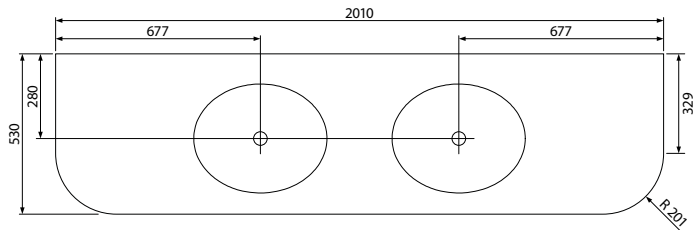

# Tetbury Curved (620)

All dimensions are in millimetres

**DESCRIPTION**

6 door curved unit (MCVU203)

**DATE**

April 2026

Worktop with single integral basin  
650-XX-WT20153/25BCE

**RANGE**

# Tetbury Curved (620)

All dimensions are in millimetres

**DESCRIPTION**

2 door / 4 drawer curved unit (MCVU203D)

**DATE**

April 2026

**E:** [sales@burbidgebathroommakers.co.uk](mailto:sales@burbidgebathroommakers.co.uk)  
**T:** 024 7667 1600  
**W:** [burbidgebathroommakers.co.uk](http://burbidgebathroommakers.co.uk)