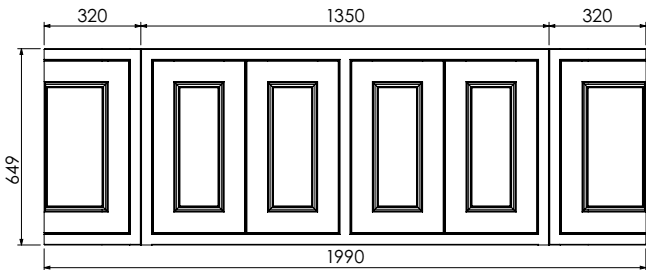

**Tetbury Curved (620)**

All dimensions are in millimetres

**DESCRIPTION**

1 door / 4 drawer curved unit, right-hand (MRCVU170D)

**DATE**

April 2026

Worktop with single integral basin  
650-XX-WT20153/258CE