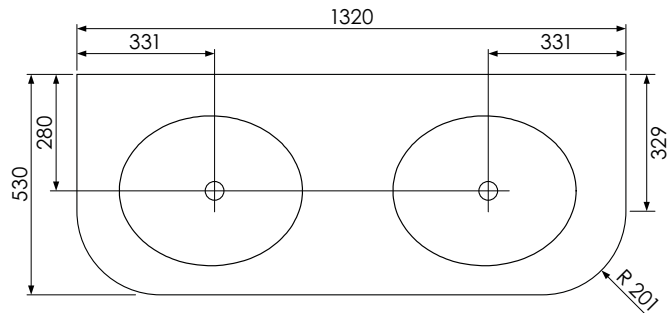

# Tetbury Curved (620)

All dimensions are in millimetres

**DESCRIPTION**

1 door / 2 drawer curved unit, right-hand (MRCVU101D)

**DATE**

April 2026

Worktop with single integral basin  
650-XX-WT13253/25BCE

Worktop with single integral basin  
650-XX-WT13253/25B2C