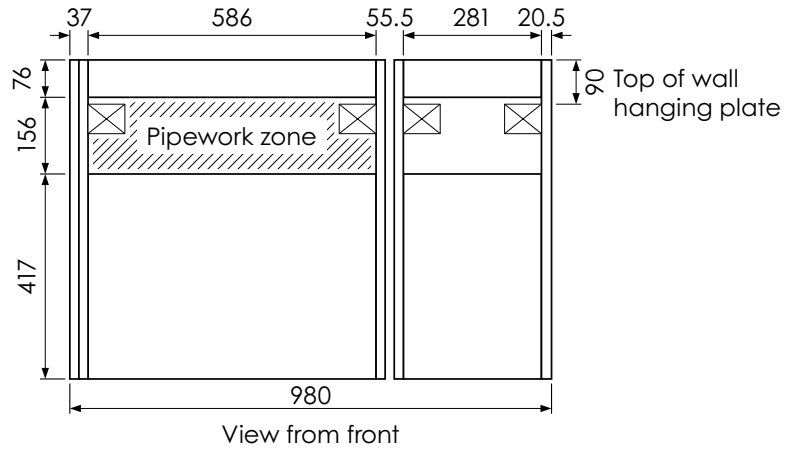

**Tetbury Curved (620)**

All dimensions are in millimetres

**DESCRIPTION**

3 door curved unit, left-hand (MLCVU101)

**DATE**

April 2026

Worktop with single integral basin  
650-XX-WT9953/25CR

**RANGE**

**Tetbury Curved (620)**

All dimensions are in millimetres

**DESCRIPTION**

3 door curved unit, right-hand (MRCVU101)

**DATE**

April 2026

Worktop with single integral basin  
650-XX-WT9953/25CL

**RANGE**