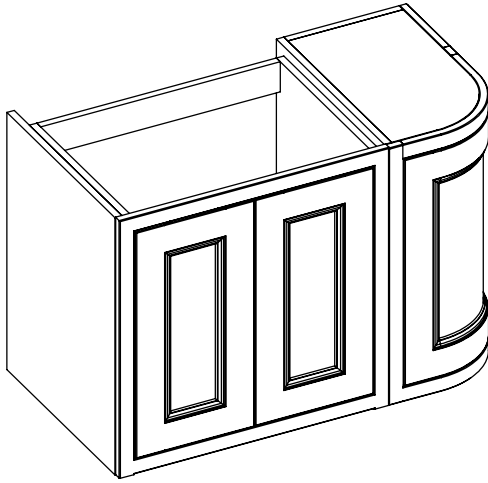

**Tetbury Curved (620)**

All dimensions are in millimetres

**DESCRIPTION**

3 door curved unit, left-hand (MLCVU101)

**DATE**

April 2026

Worktop with single integral basin  
650-XX-WT9953/25CR

**RANGE**