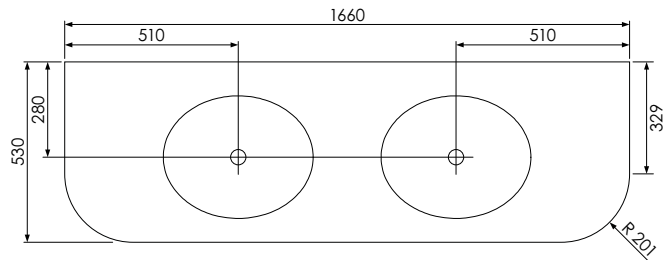

# Tetbury Curved (620)

All dimensions are in millimetres

**DESCRIPTION**

1 door / 2 drawer curved unit, left-hand (MLCVU134D)

**DATE**

April 2026

Worktop with single integral basin  
650-XX-WT13353/25CR

**RANGE**

# Tetbury Curved (620)

All dimensions are in millimetres

**DESCRIPTION**

1 door / 2 drawer curved unit, right-hand (MRCVU134D)

**DATE**

April 2026

Worktop with single integral basin  
650-XX-WT16653/25BCE

Worktop with double integral basins  
650-XX-WT16653/V2C

# Tetbury Curved (620)

All dimensions are in millimetres

**DESCRIPTION**

5 door curved unit (MCVU168)

**DATE**

April 2026

Worktop with single integral basin  
650-XX-WT16653/25BCE

**RANGE**